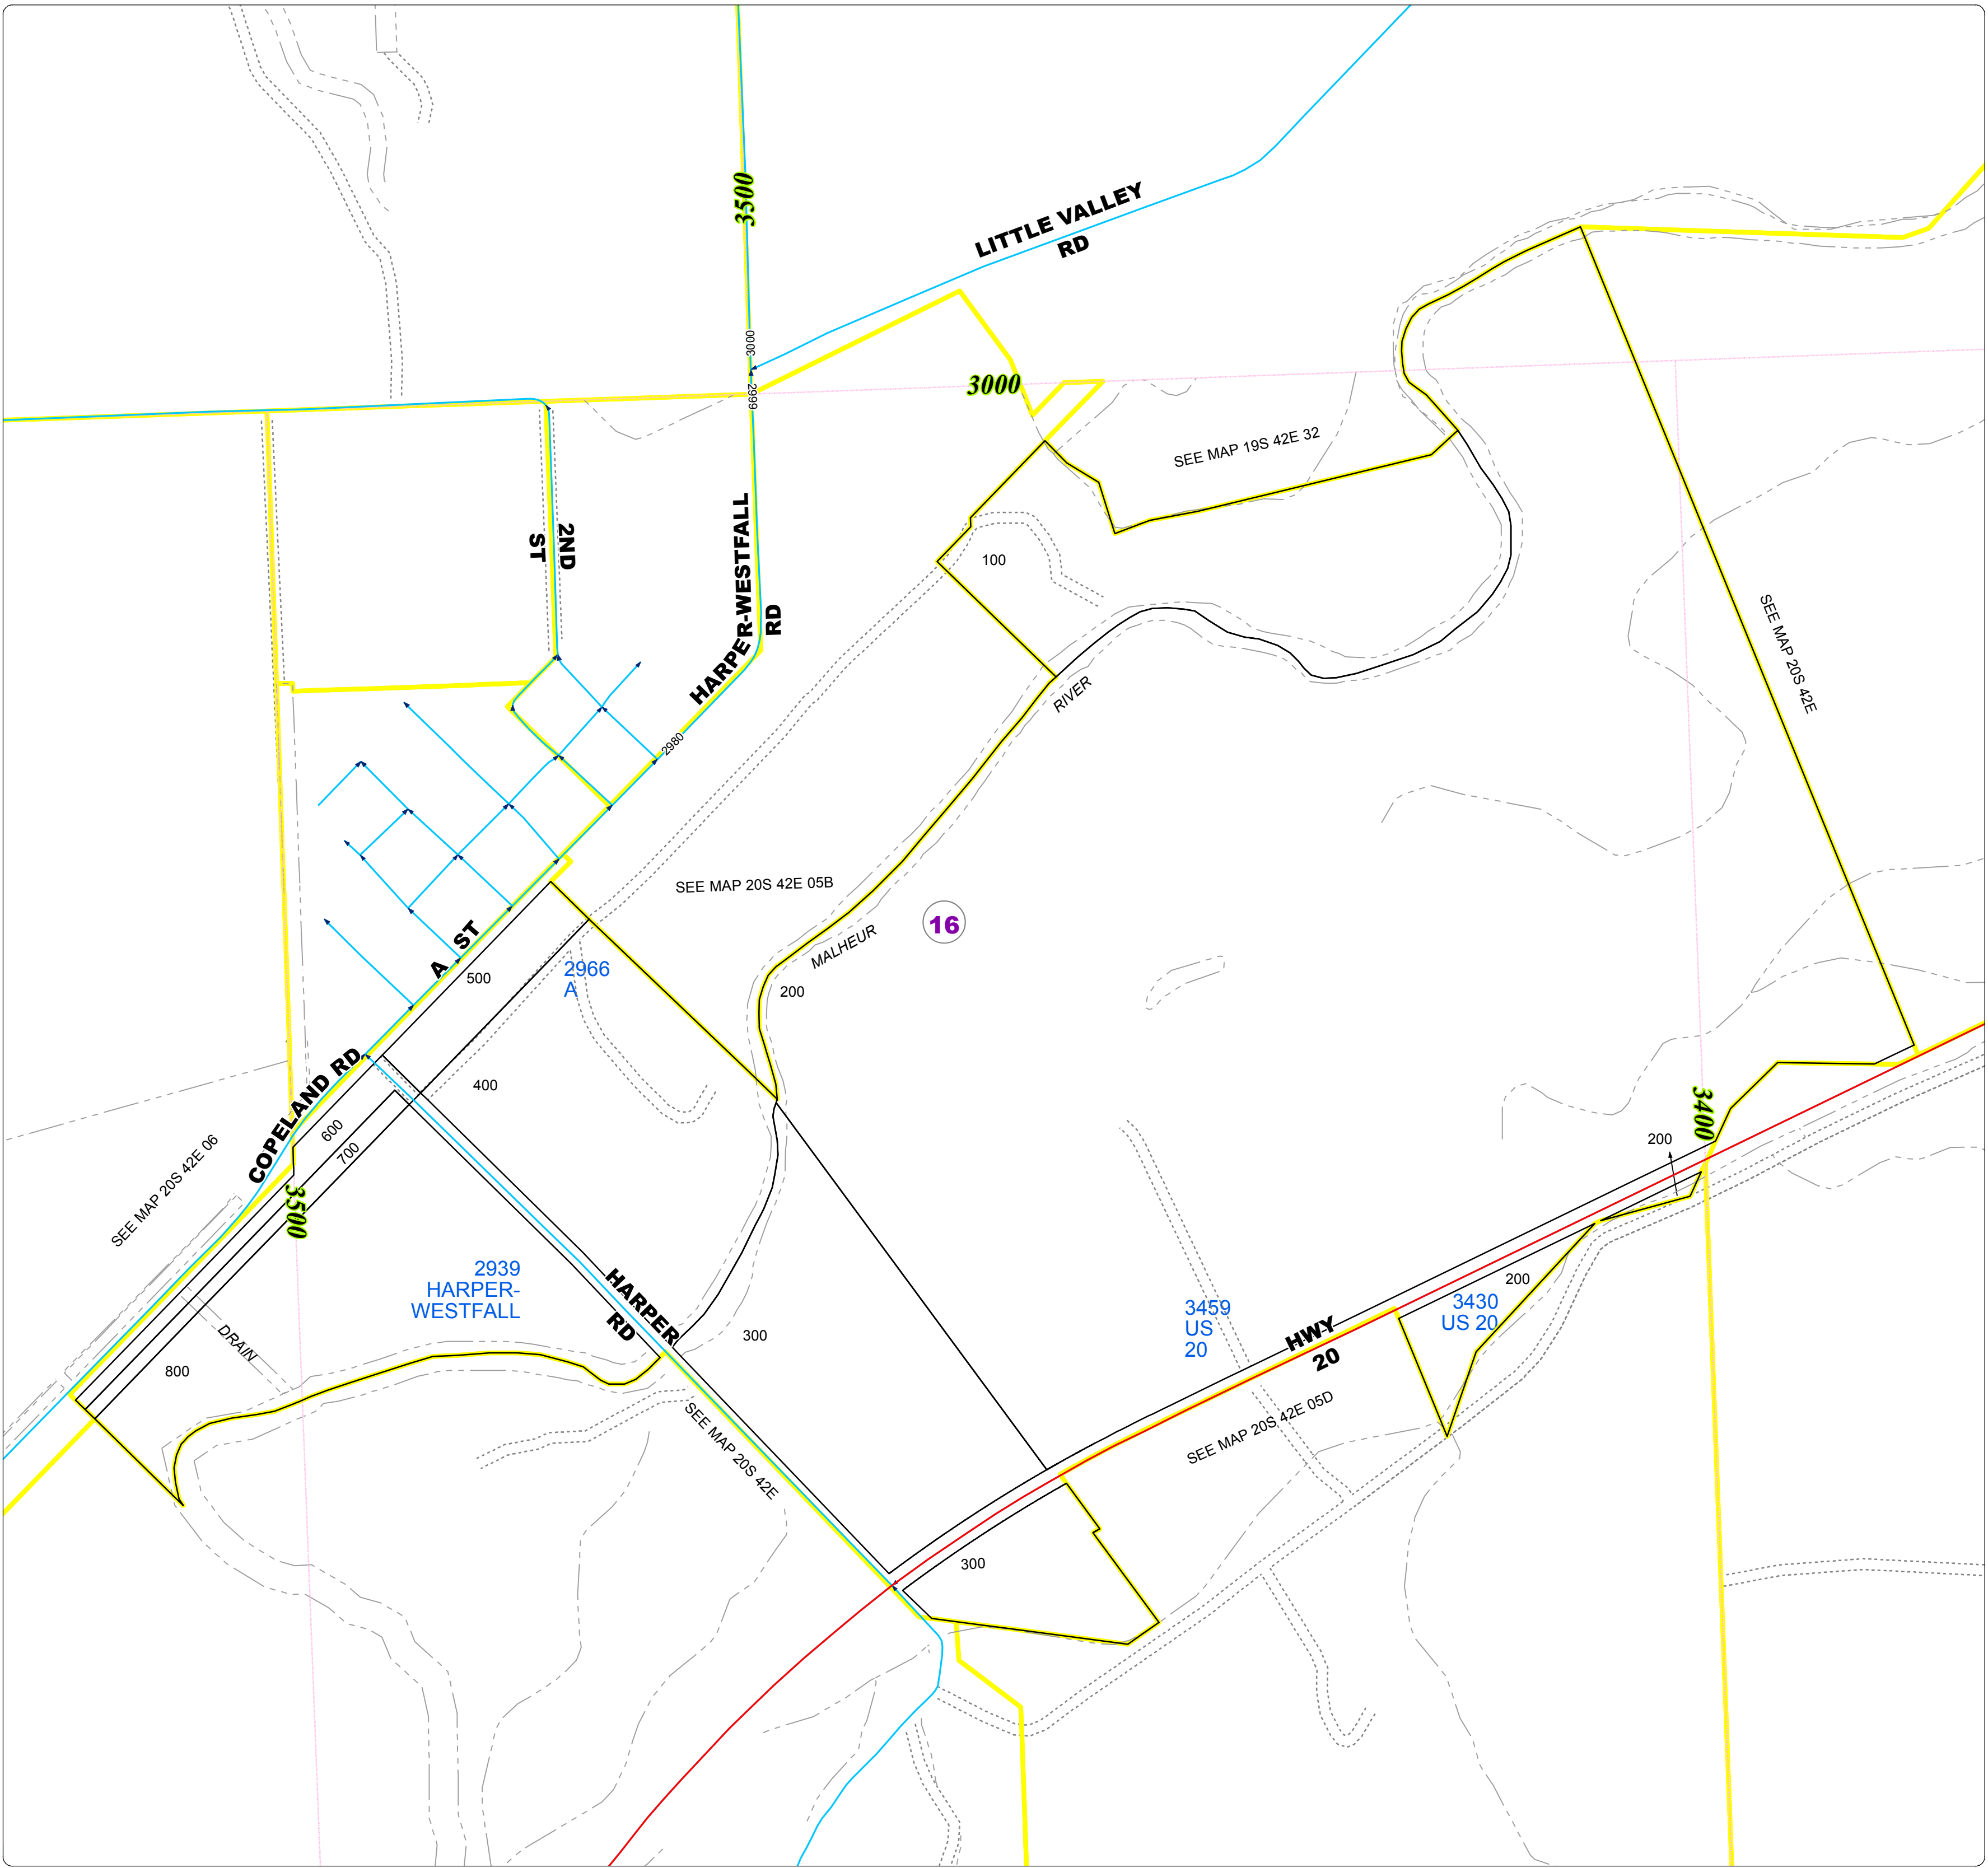

Malheur County Address Map

- Legend**
- MapNumberBoundary
 - TAX CODE**
 - 16 - Harper

DISCLAIMER
 This information is not intended for use as an address locator and it should be noted that not all county address will be found. Parcels containing multiple addresses may only display a single address as recorded in the Assessor's database. This public information should be accepted and used by the recipient with the understanding that the data received from multiple sources was developed and collected for assessment purpose only.

GL2016

20S42E05