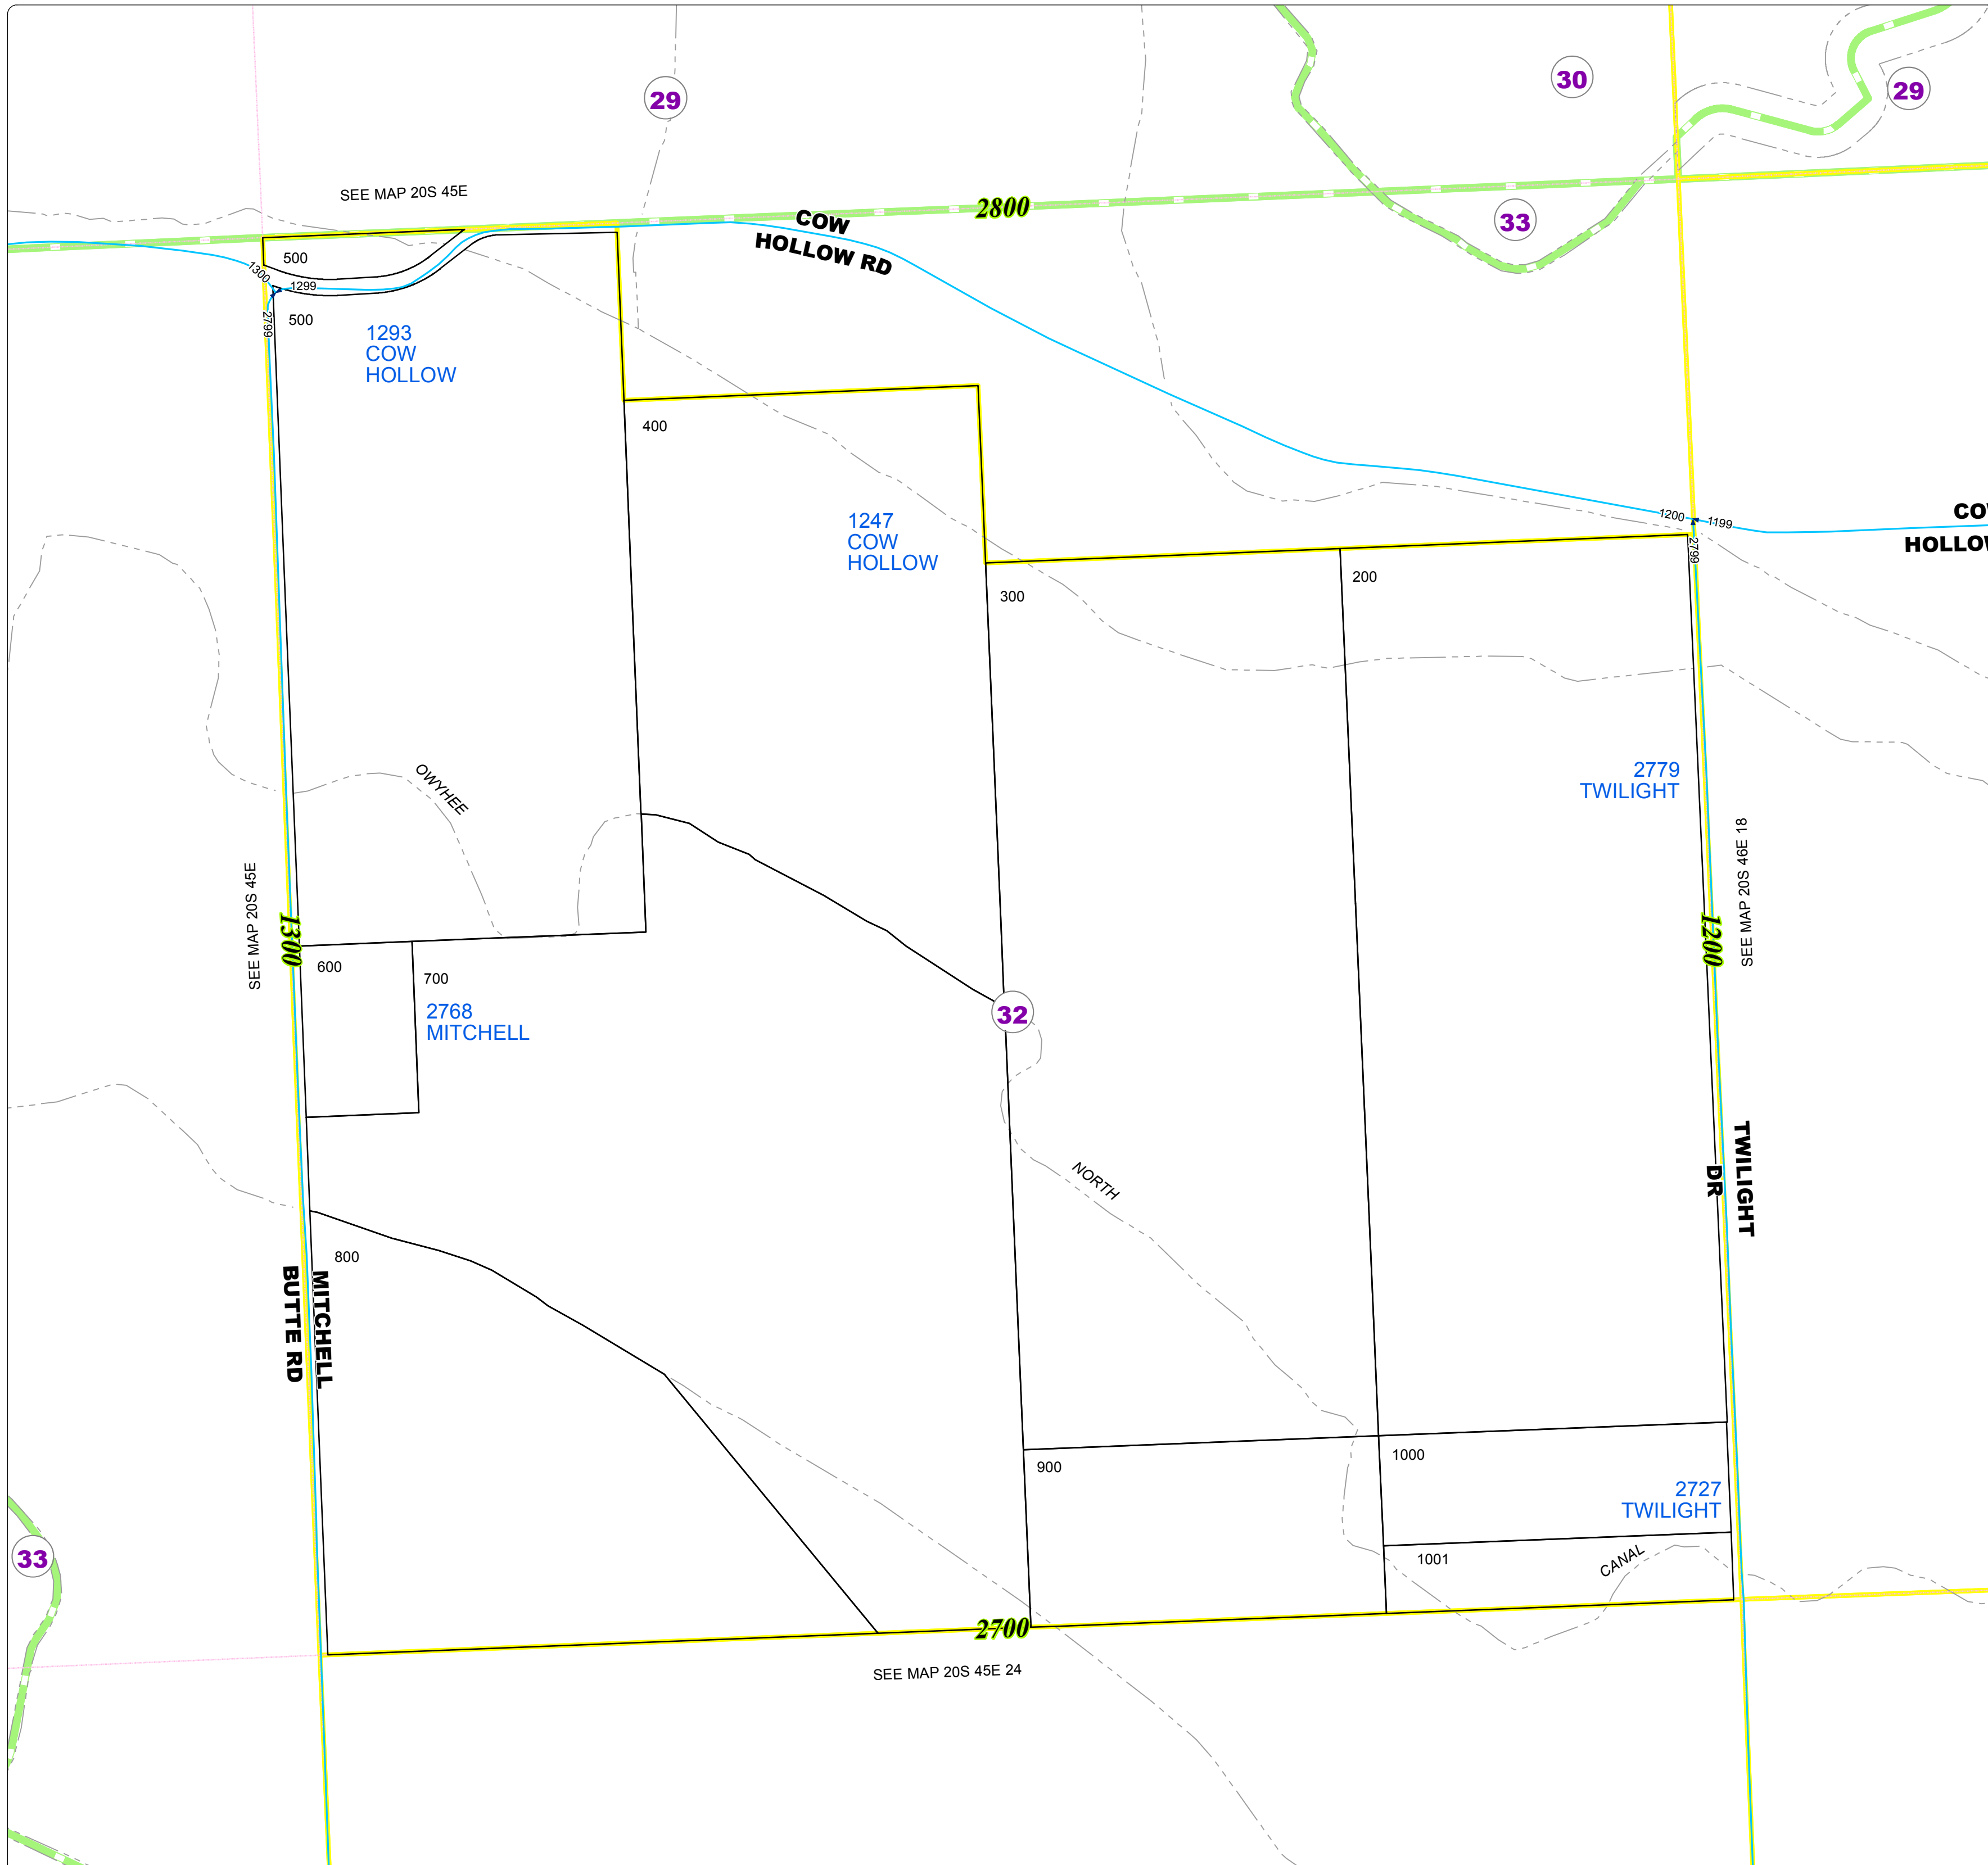

Malheur County Address Map

- Legend**
- MapNumberBoundary
 - TAX CODE**
 - 29 - Nyssa-Rural
 - 30 - West of Nyssa Range
 - 32 - West and South of Nyssa
 - 33 - South of Nyssa

DISCLAIMER
 This information is not intended for use as an address locator and it should be noted that not all county address will be found. Parcels containing multiple addresses may only display a single address as recorded in the Assessor's database. This public information should be accepted and used by the recipient with the understanding that the data received from multiple sources was developed and collected for assessment purpose only.

GL2016

20S45E13