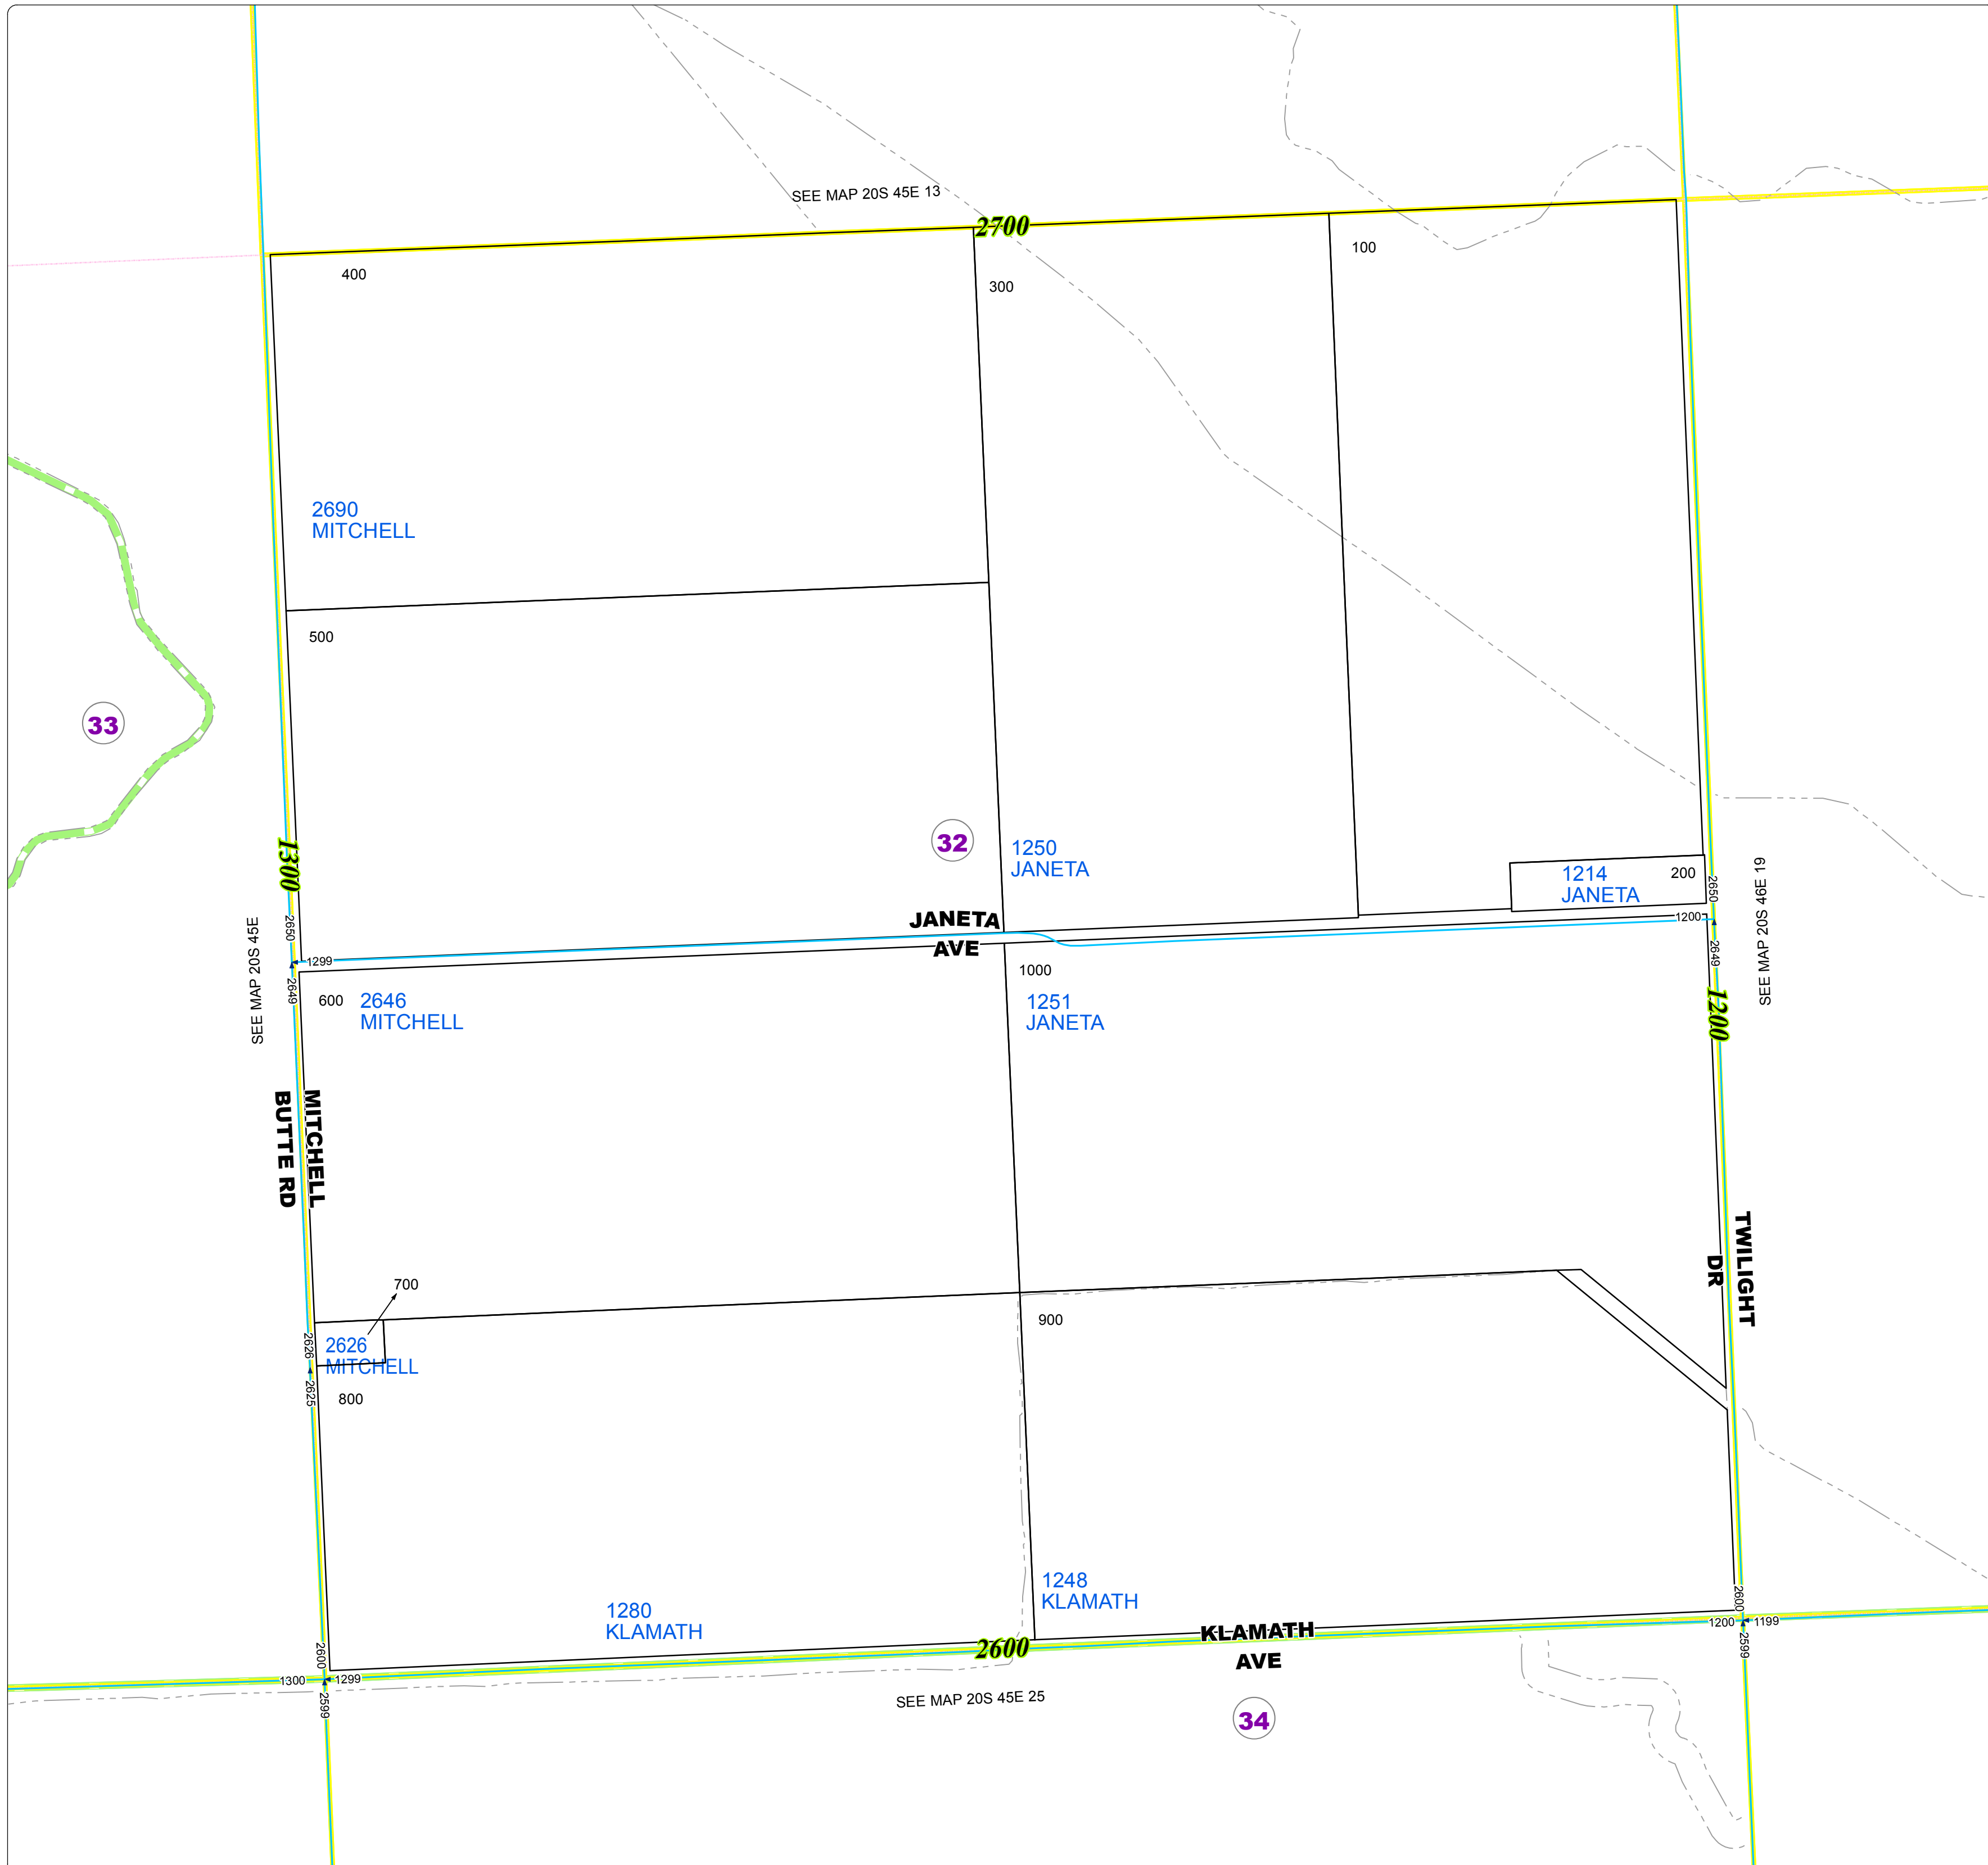

# Malheur County Address Map

### Legend

MapNumberBoundary

### TAX CODE AREA

- 32 - West and South of Nyssa
- 33 - South of Nyssa
- 34 - Adrian-Rural

**DISCLAIMER**  
 This information is not intended for use as an address locator and it should be noted that not all county address will be found. Parcels containing multiple addresses may only display a single address as recorded in the Assessor's database. This public information should be accepted and used by the recipient with the understanding that the data received from multiple sources was developed and collected for assessment purpose only.