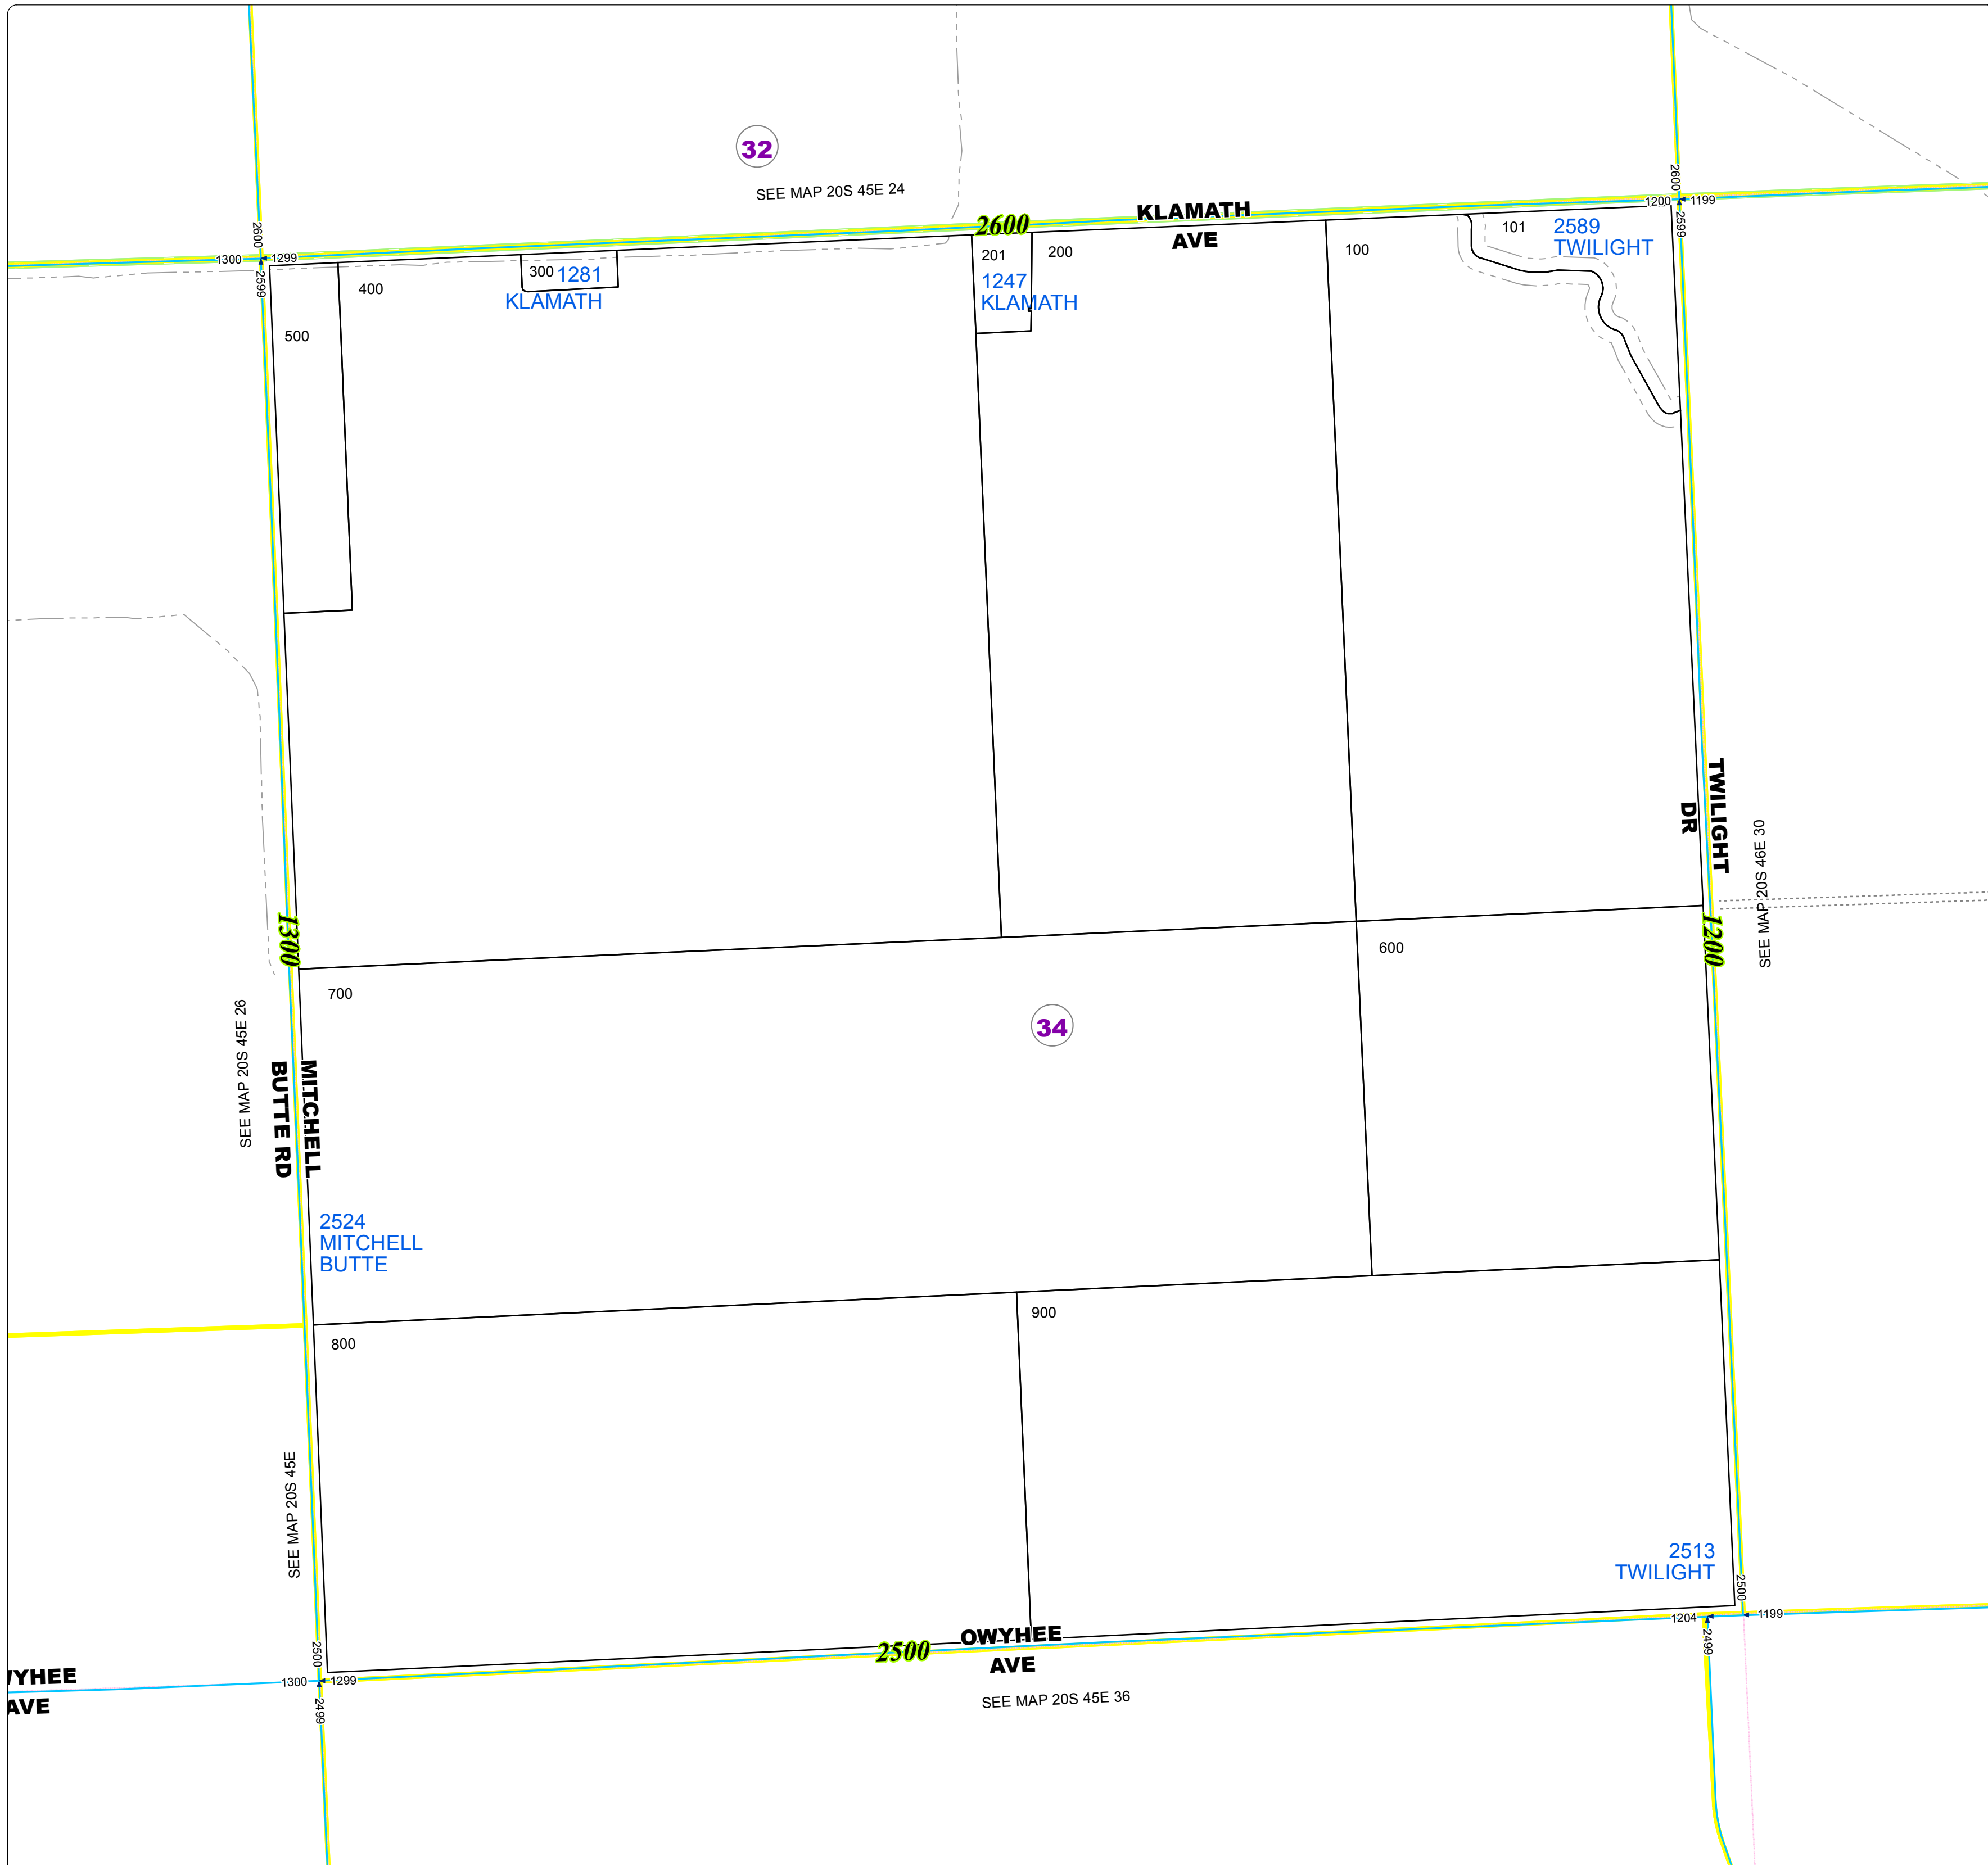

Malheur County Address Map

- Legend**
- MapNumberBoundary
 - TAX CODE AREA**
 - 32 - West and South of Nyssa
 - 34 - Adrian-Rural

DISCLAIMER
 This information is not intended for use as an address locator and it should be noted that not all county address will be found. Parcels containing multiple addresses may only display a single address as recorded in the Assessor's database. This public information should be accepted and used by the recipient with the understanding that the data received from multiple sources was developed and collected for assessment purpose only.