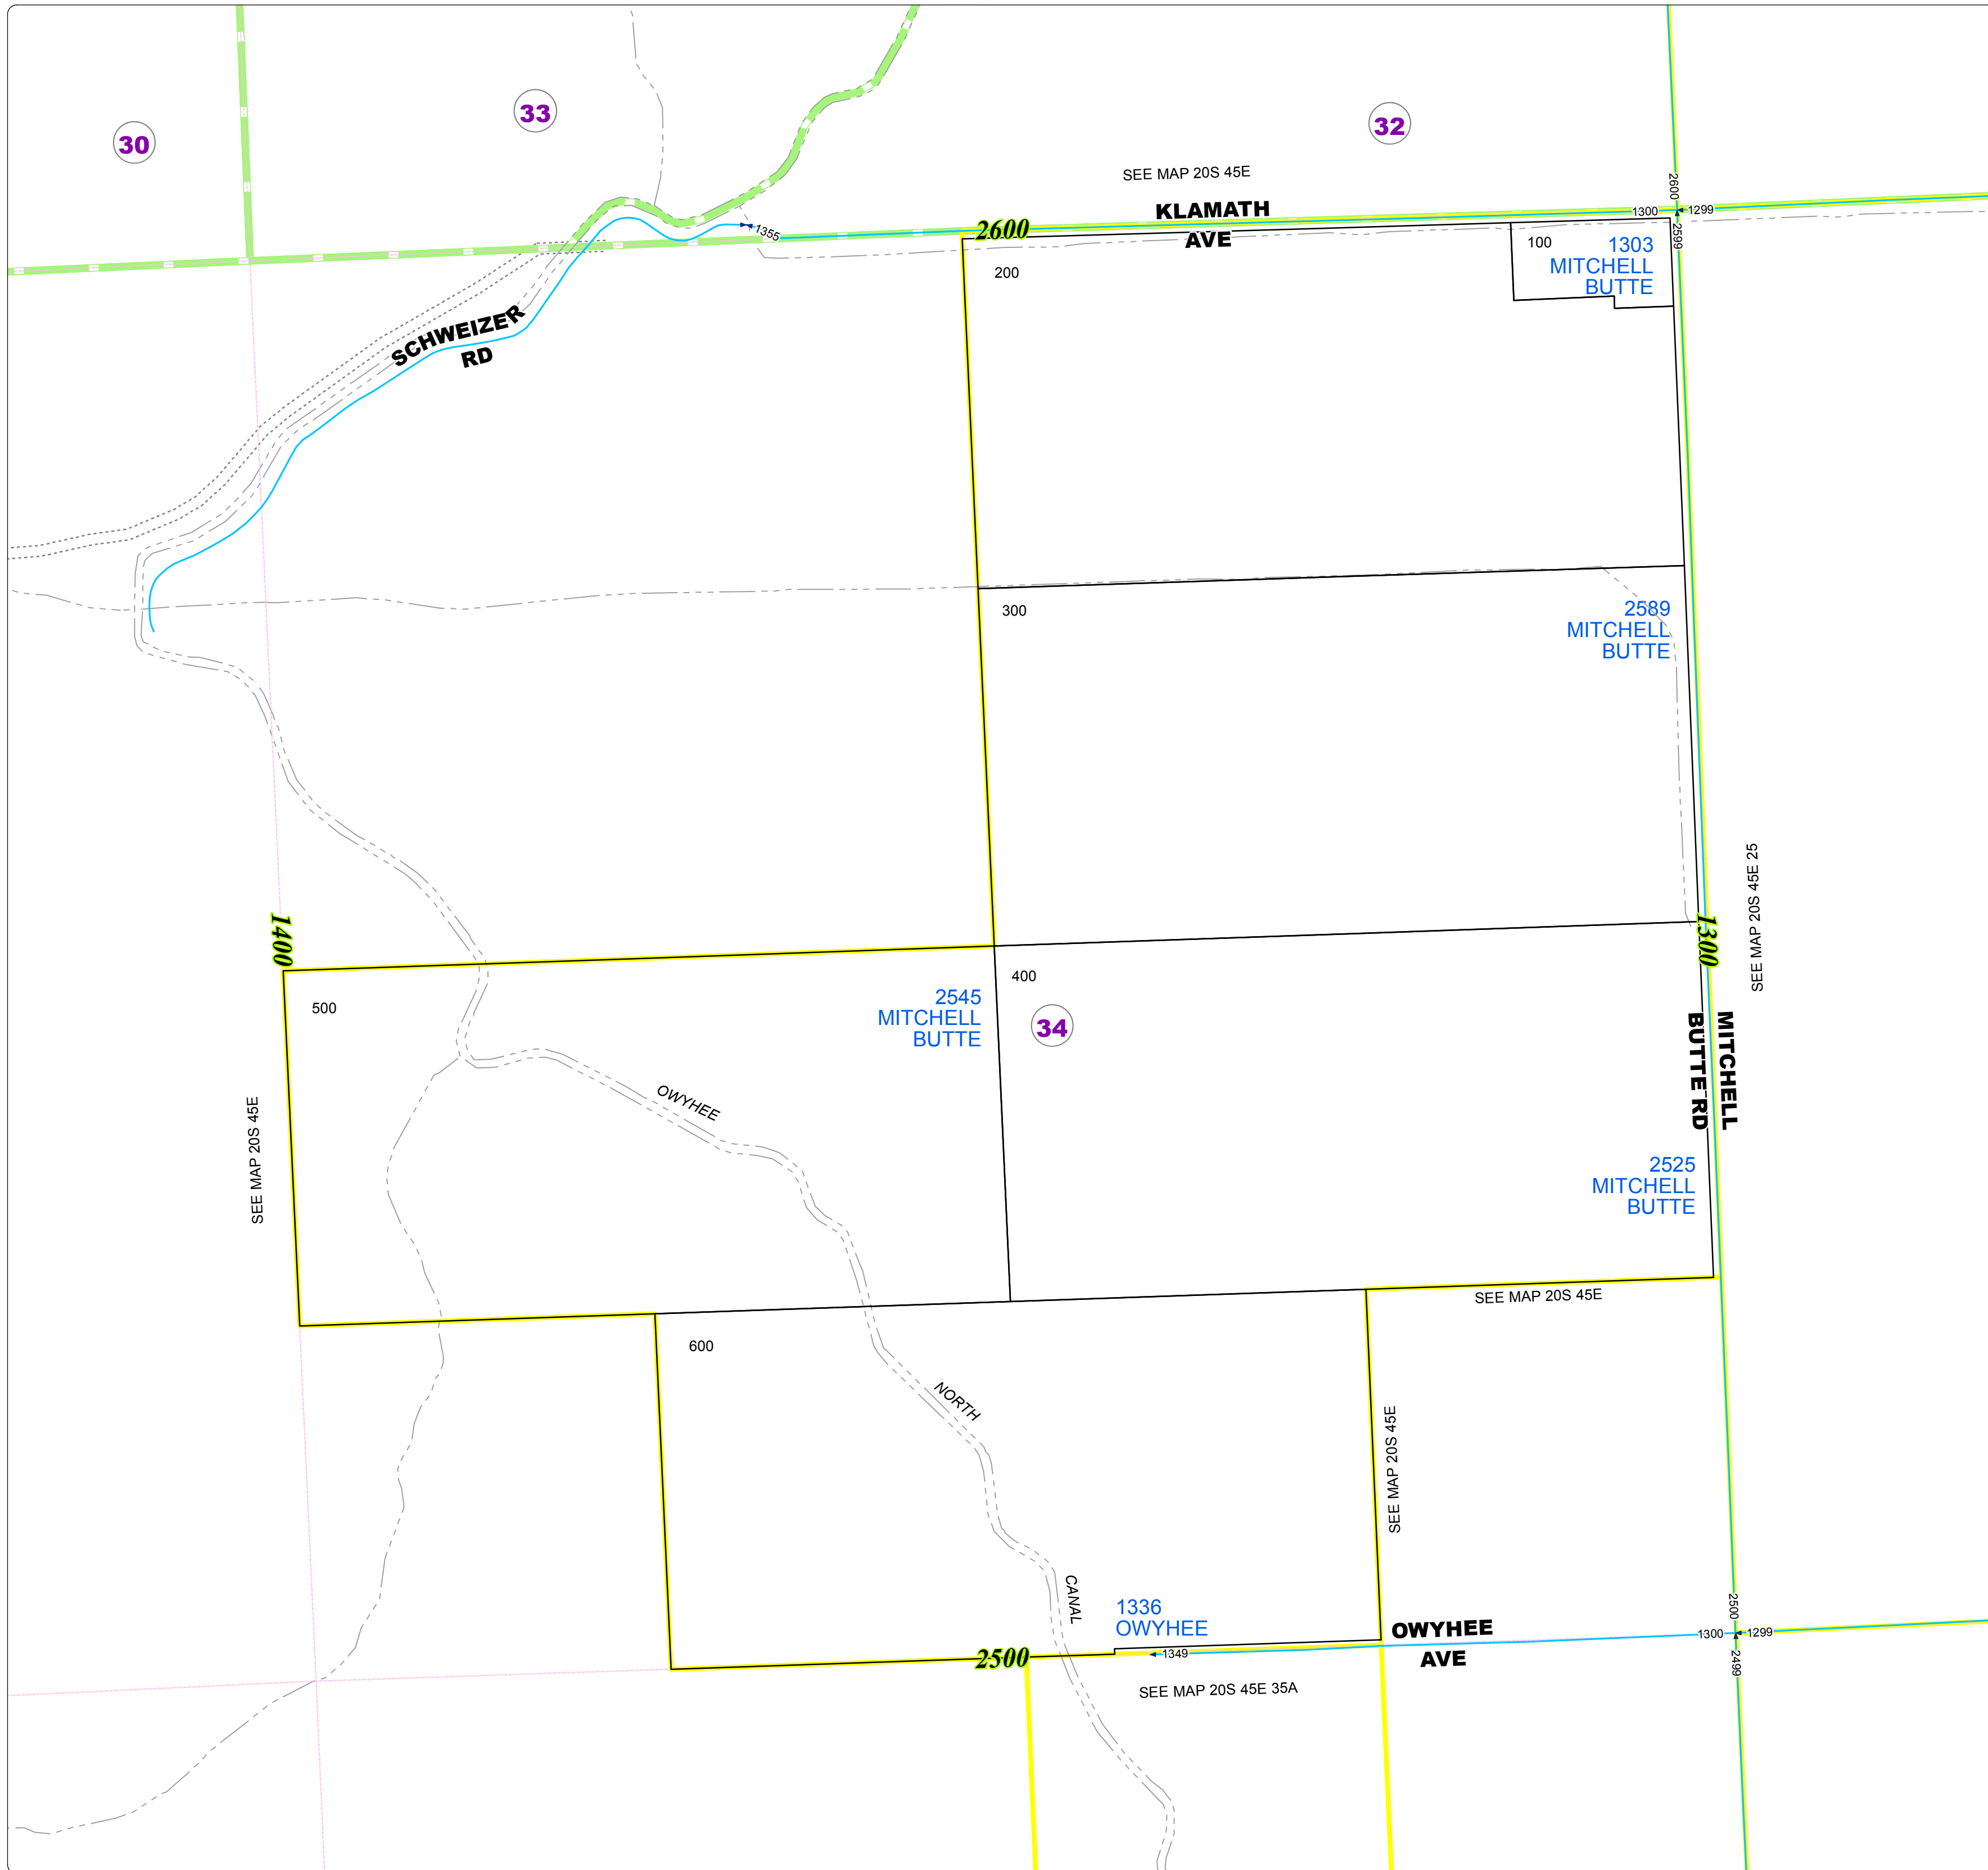

Malheur County Address Map

Legend

MapNumberBoundary

TAX CODE AREA

- 30 - West of Nyssa Range
- 32 - West and South of Nyssa
- 33 - South of Nyssa
- 34 - Adrian-Rural

DISCLAIMER
 This information is not intended for use as an address locator and it should be noted that not all county address will be found. Parcels containing multiple addresses may only display a single address as recorded in the Assessor's database. This public information should be accepted and used by the recipient with the understanding that the data received from multiple sources was developed and collected for **assessment purpose only**.

GL2016

20S45E26