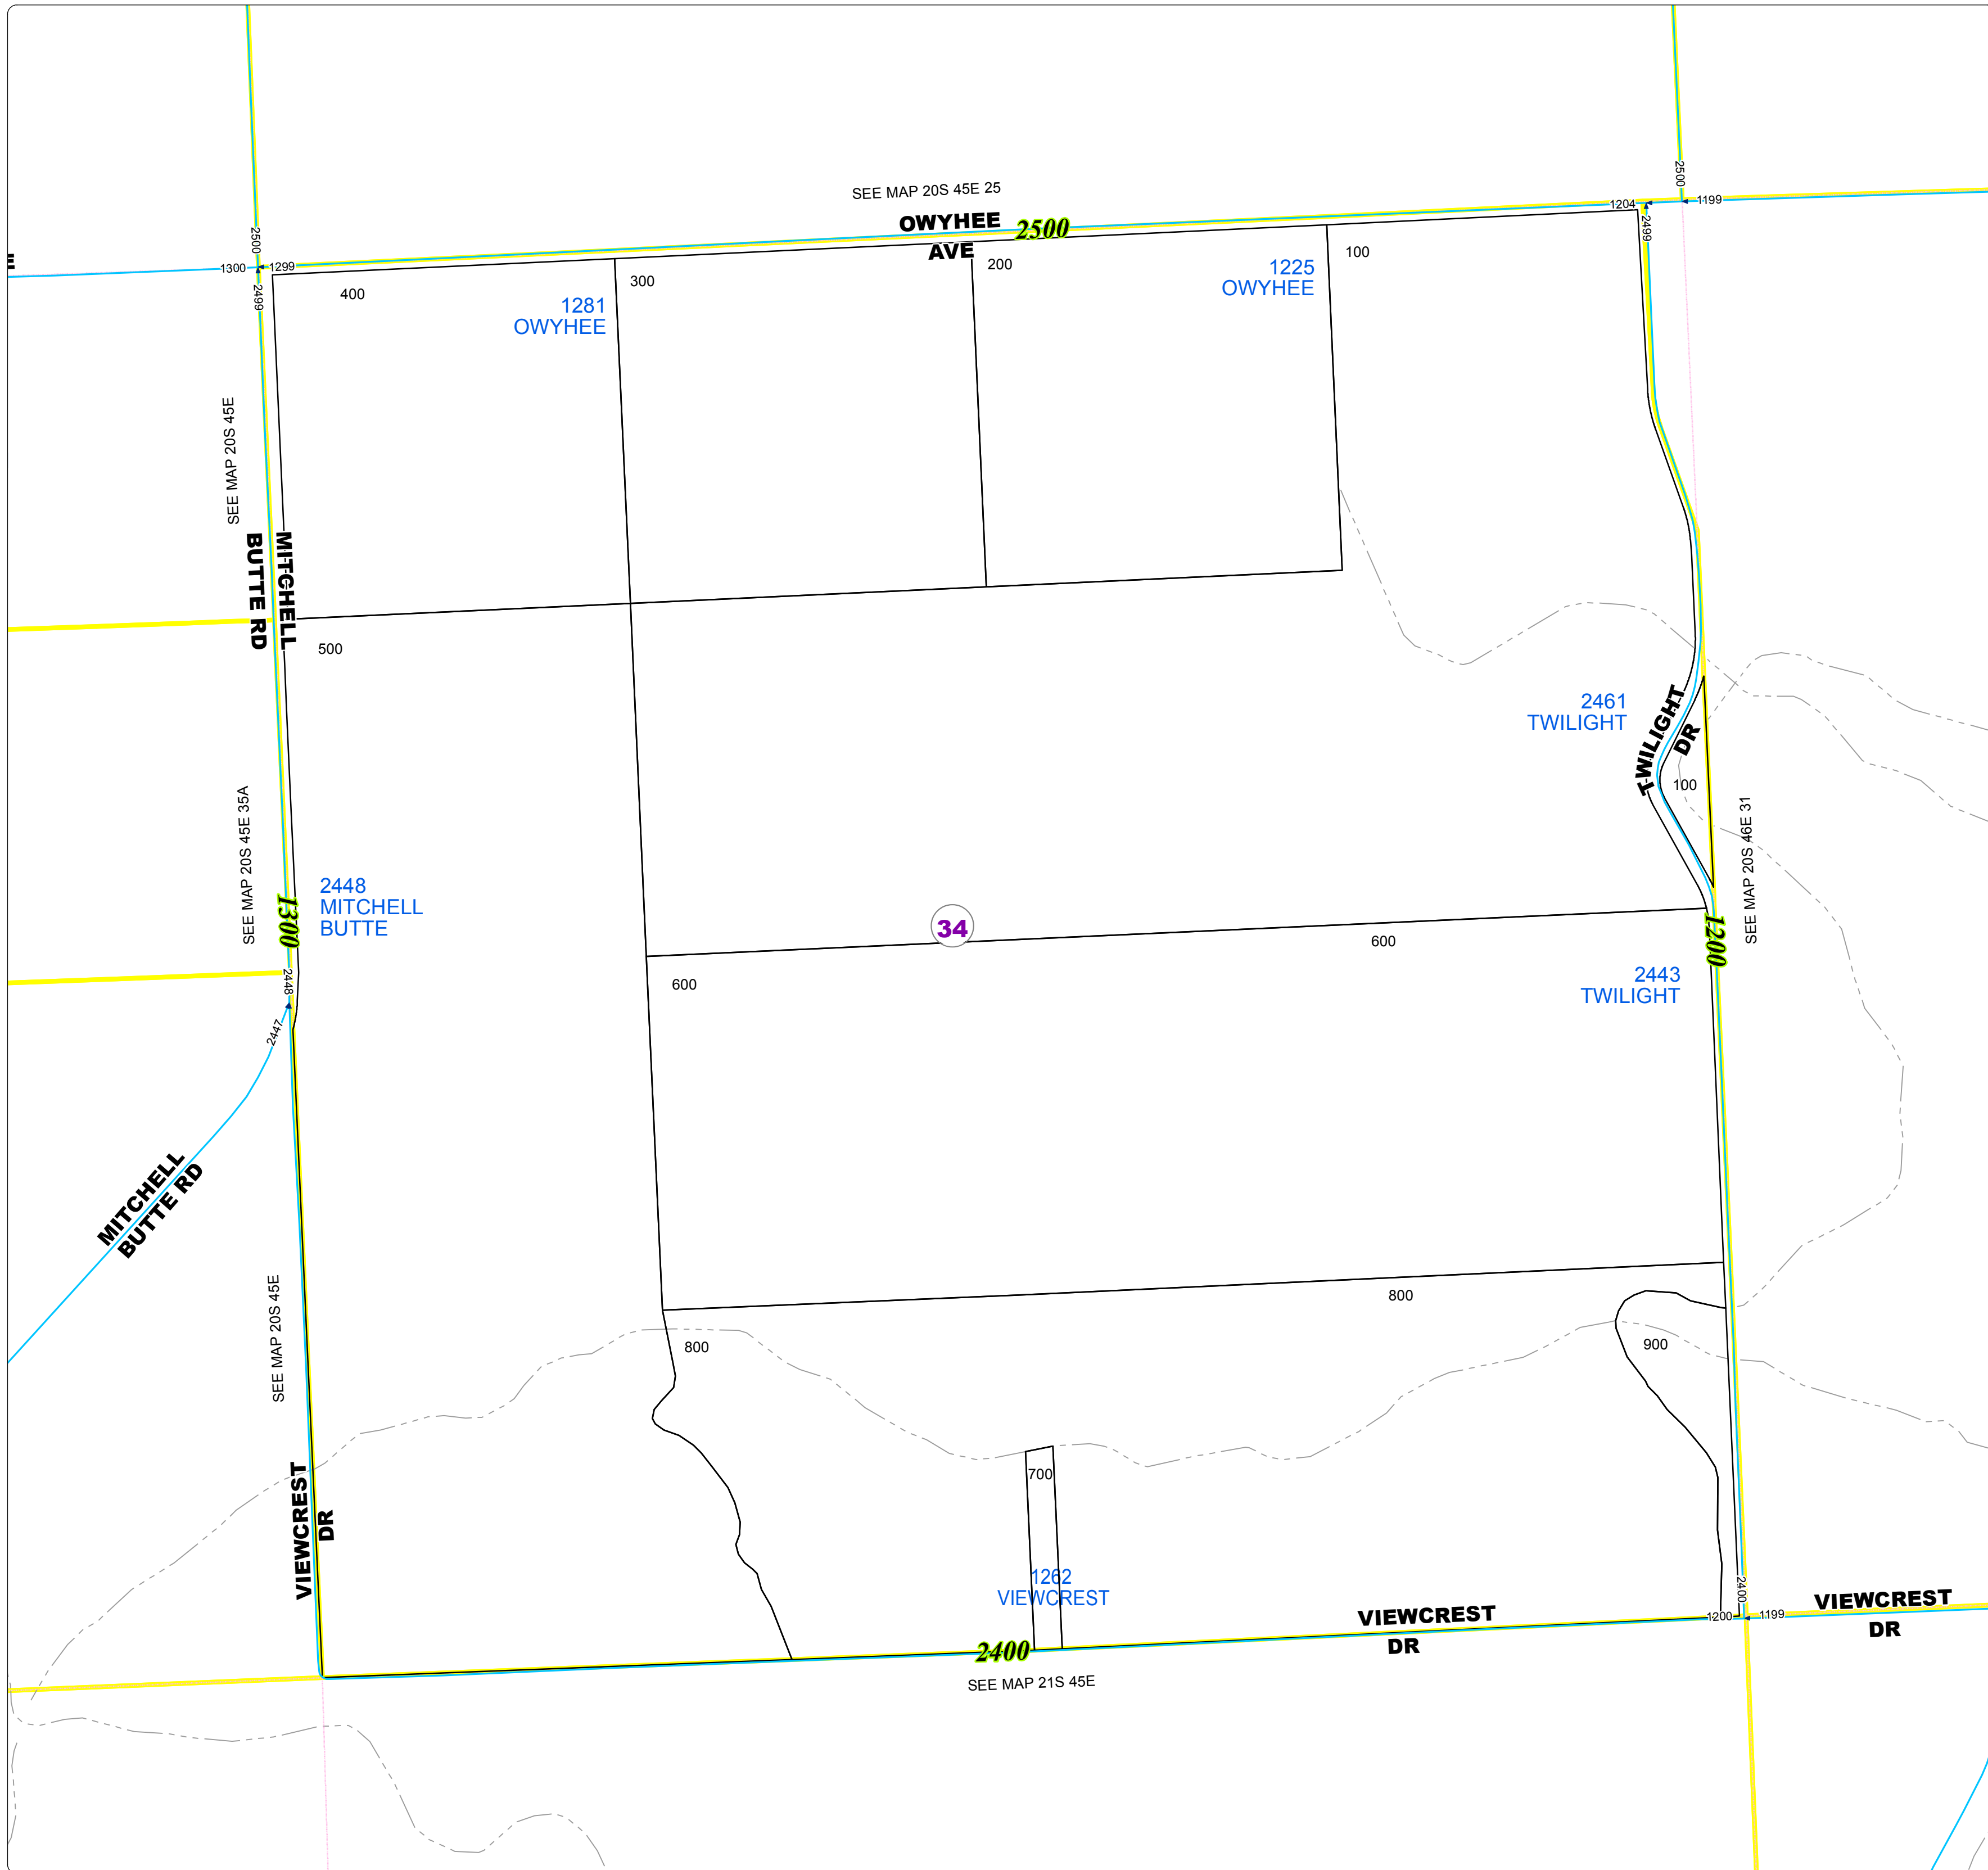

Malheur County Address Map

- Legend**
- MapNumberBoundary
 - TAX CODE AREA
 - 34 - Adrian-Rural

DISCLAIMER
 This information is not intended for use as an address locator and it should be noted that not all county address will be found. Parcels containing multiple addresses may only display a single address as recorded in the Assessor's database. This public information should be accepted and used by the recipient with the understanding that the data received from multiple sources was developed and collected for assessment purpose only.