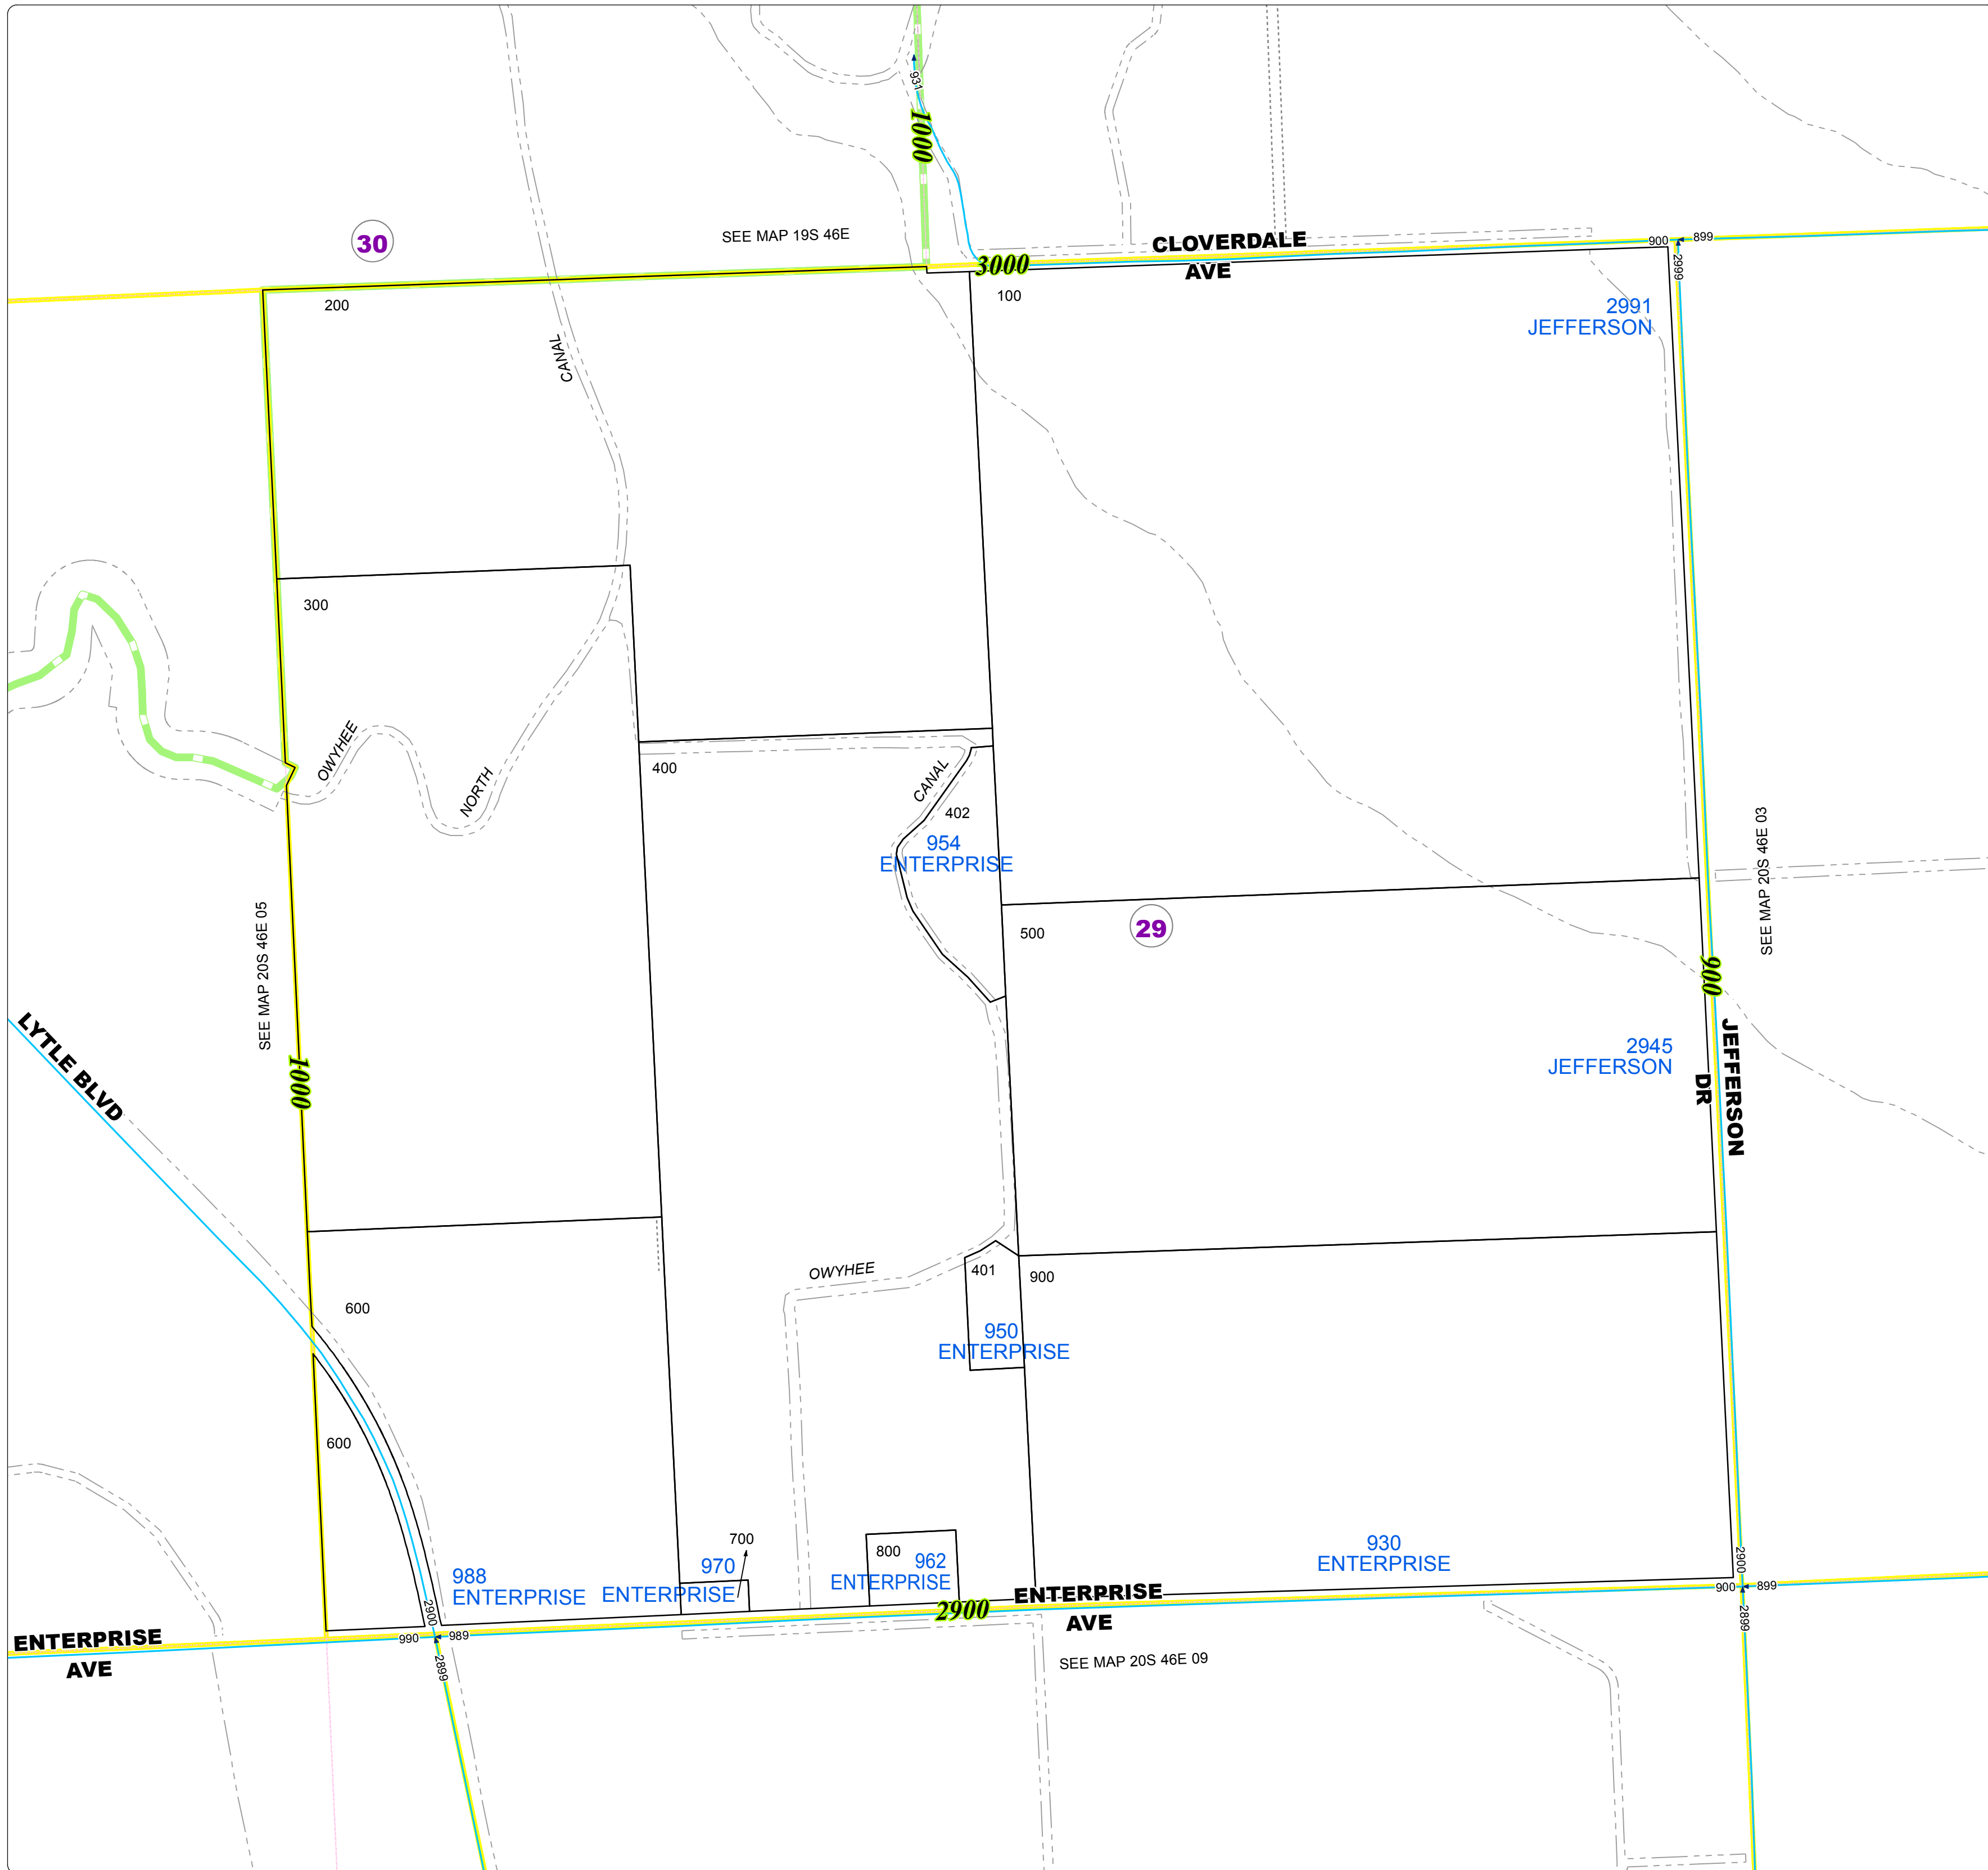

Malheur County Address Map

- Legend**
- MapNumberBoundary
 - TAX CODE**
 - 29 - Nyssa-Rural
 - 30 - West of Nyssa Range

DISCLAIMER
 This information is not intended for use as an address locator and it should be noted that not all county address will be found. Parcels containing multiple addresses may only display a single address as recorded in the Assessor's database. This public information should be accepted and used by the recipient with the understanding that the data received from multiple sources was developed and collected for assessment purpose only.

GL2016

20S46E04