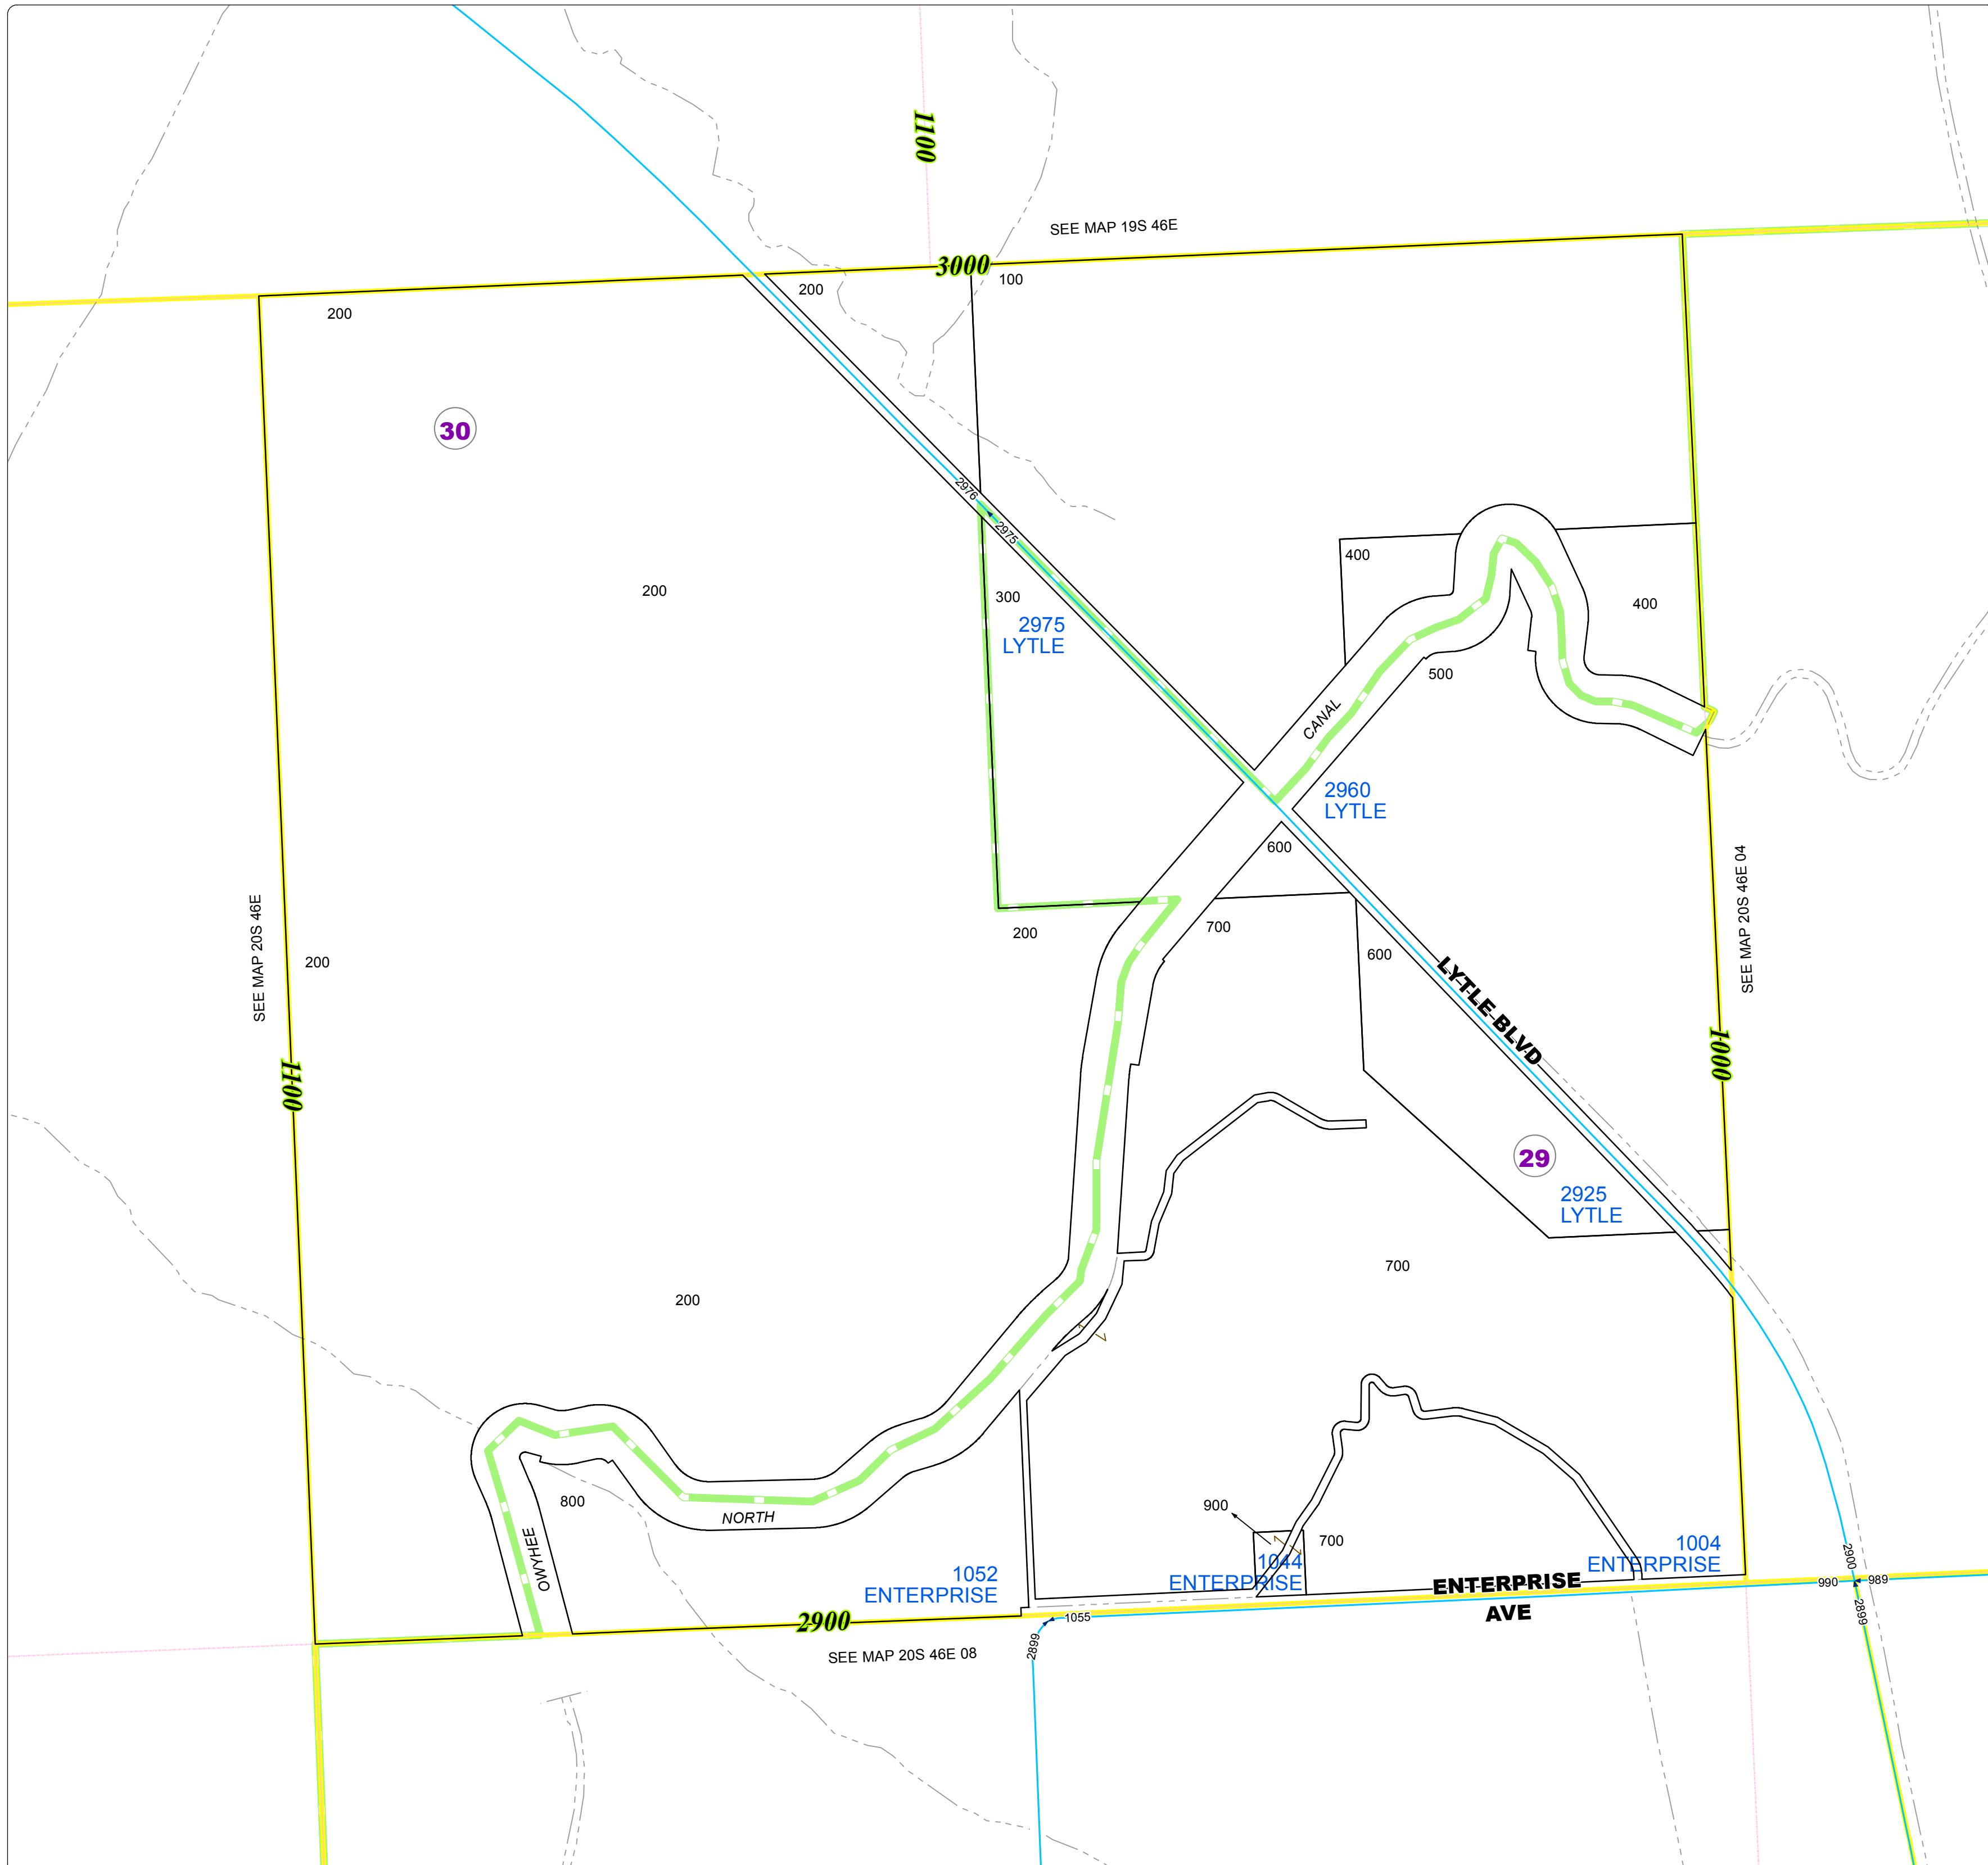

# Malheur County Address Map

- Legend**
- MapNumberBoundary
  - TAX CODE AREA
    - 29 - Nyssa-Rural
    - 30 - West of Nyssa Range

**DISCLAIMER**  
This information is not intended for use as an address locator and it should be noted that not all county address will be found. Parcels containing multiple addresses may only display a single address as recorded in the Assessor's database. This public information should be accepted and used by the recipient with the understanding that the data received from multiple sources was developed and collected for assessment purpose only.

## 20S46E05