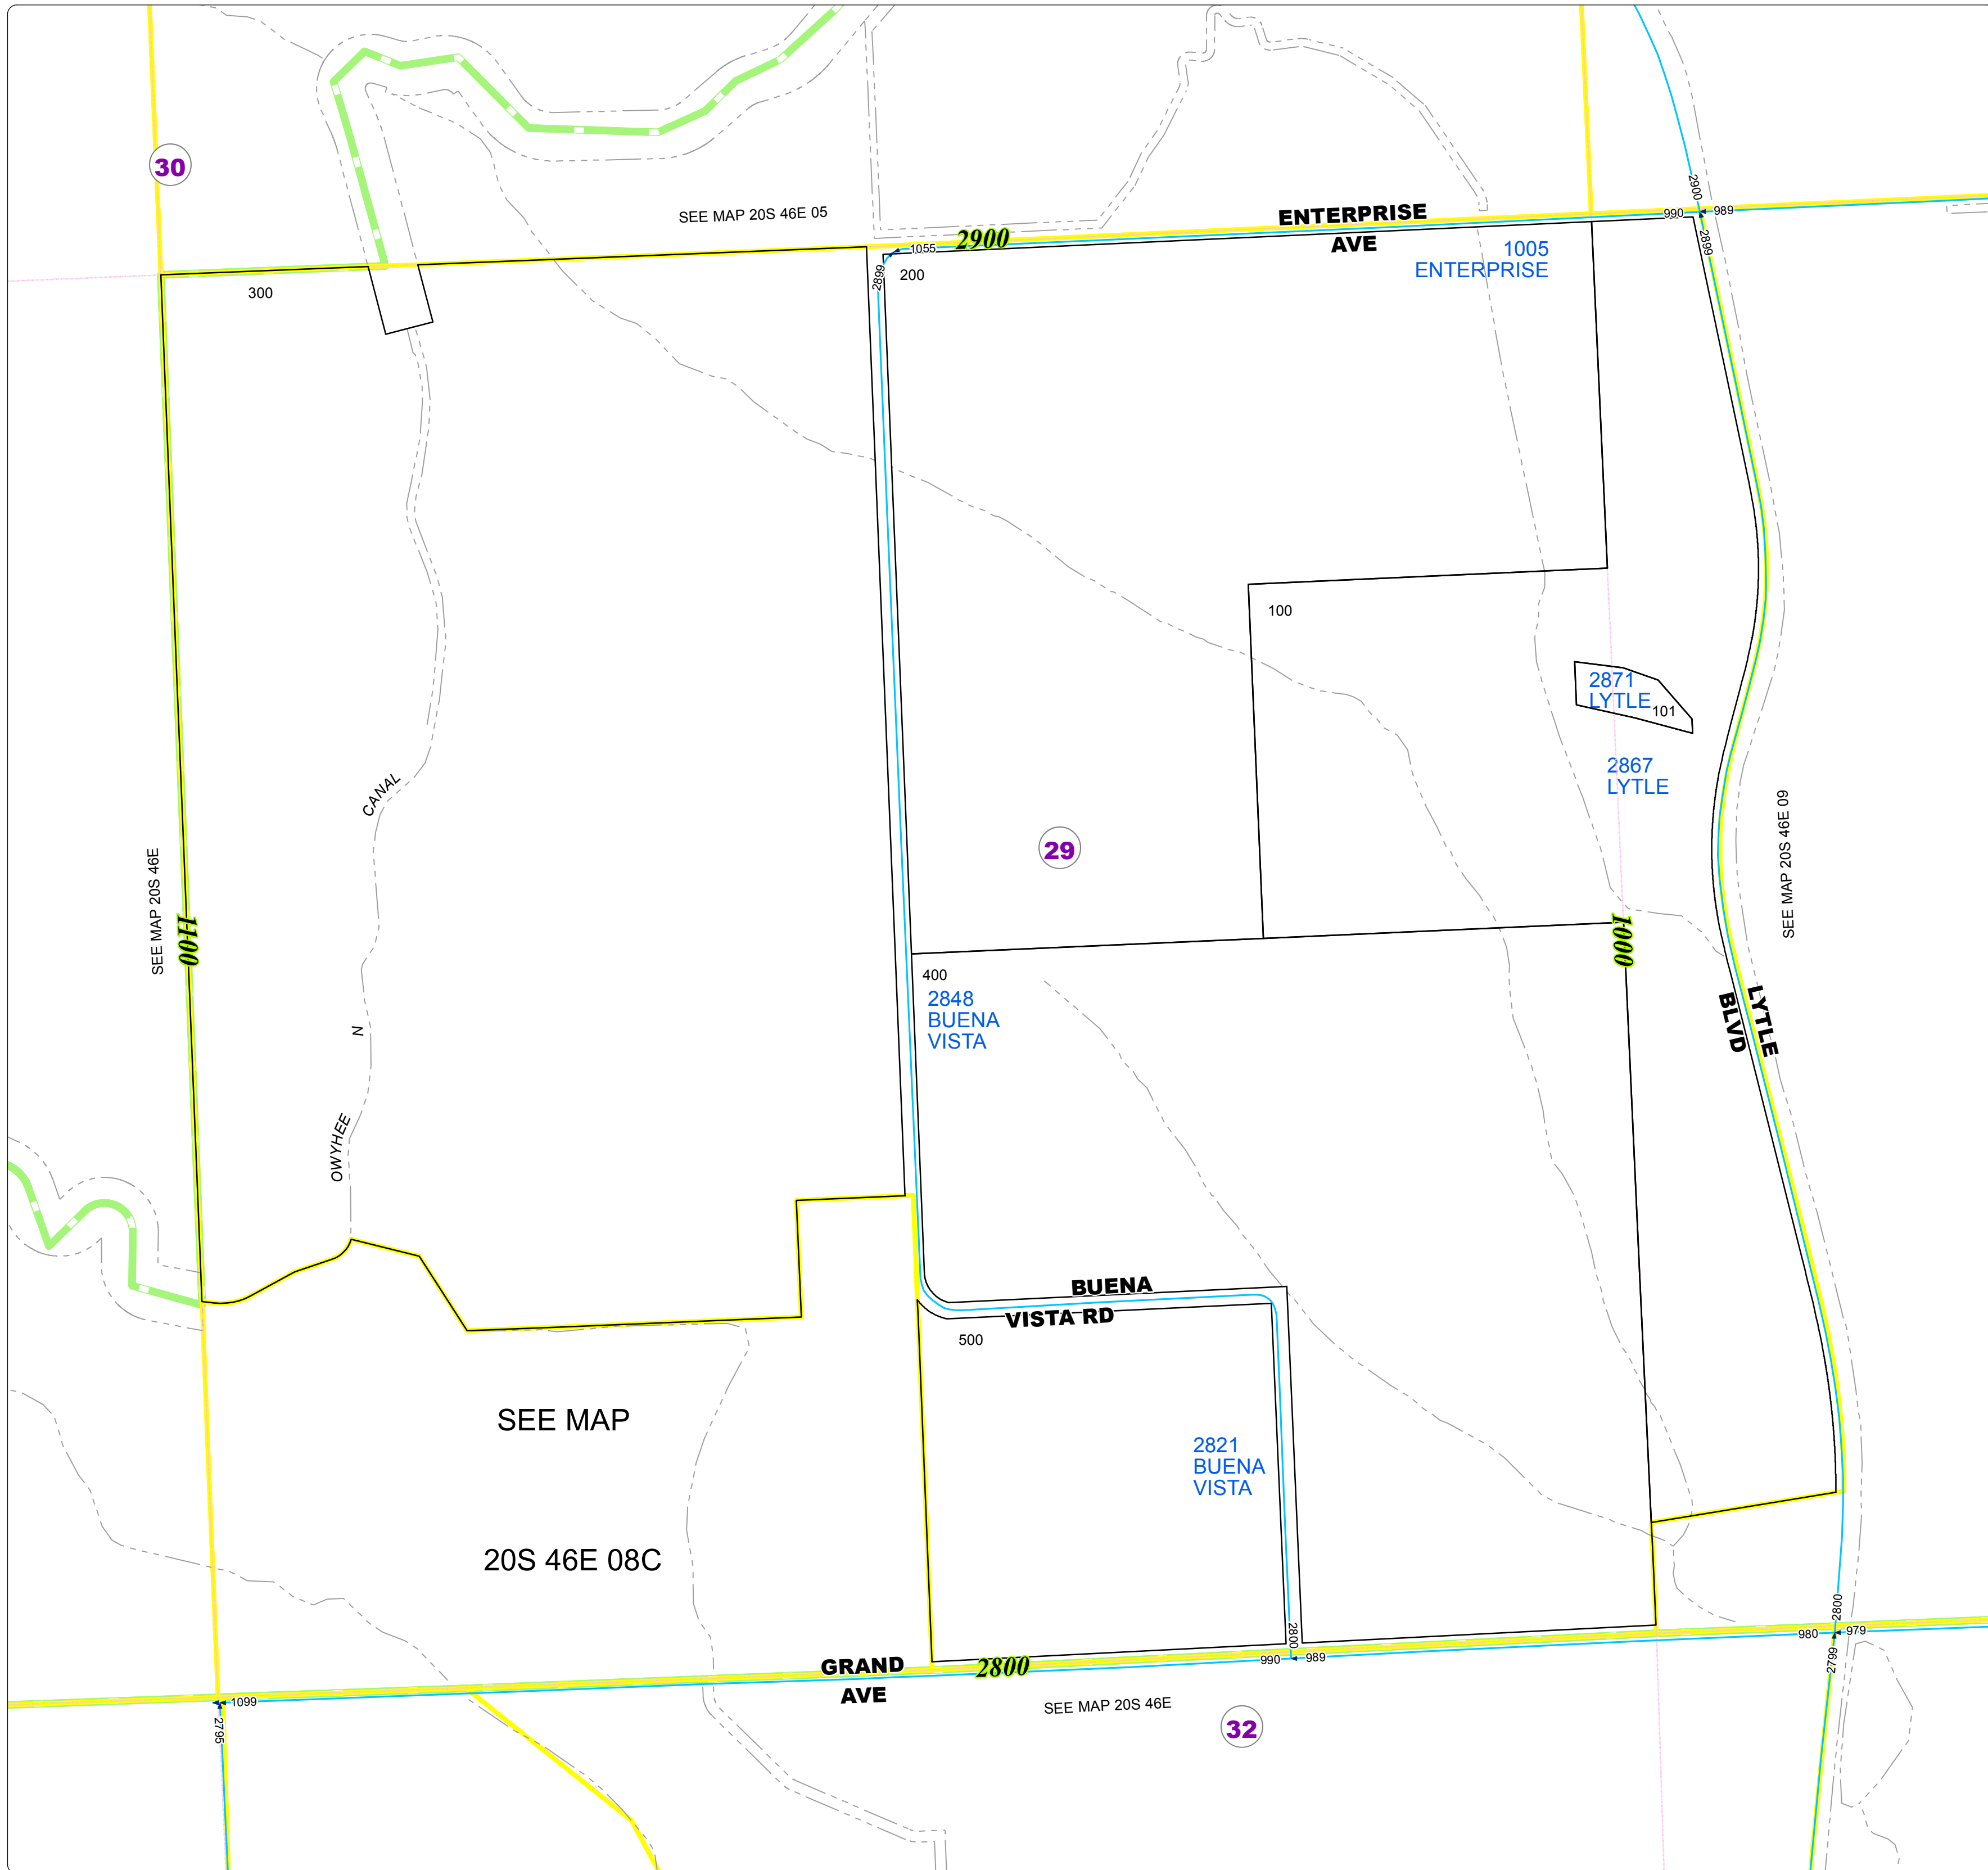

# Malheur County Address Map

### Legend

MapNumberBoundary

### TAX CODE AREA

29 - Nyssa-Rural

30 - West of Nyssa Range

32 - West and South of Nyssa

**DISCLAIMER**  
 This information is not intended for use as an address locator and it should be noted that not all county address will be found. Parcels containing multiple addresses may only display a single address as recorded in the Assessor's database. This public information should be accepted and used by the recipient with the understanding that the data received from multiple sources was developed and collected for assessment purpose only.