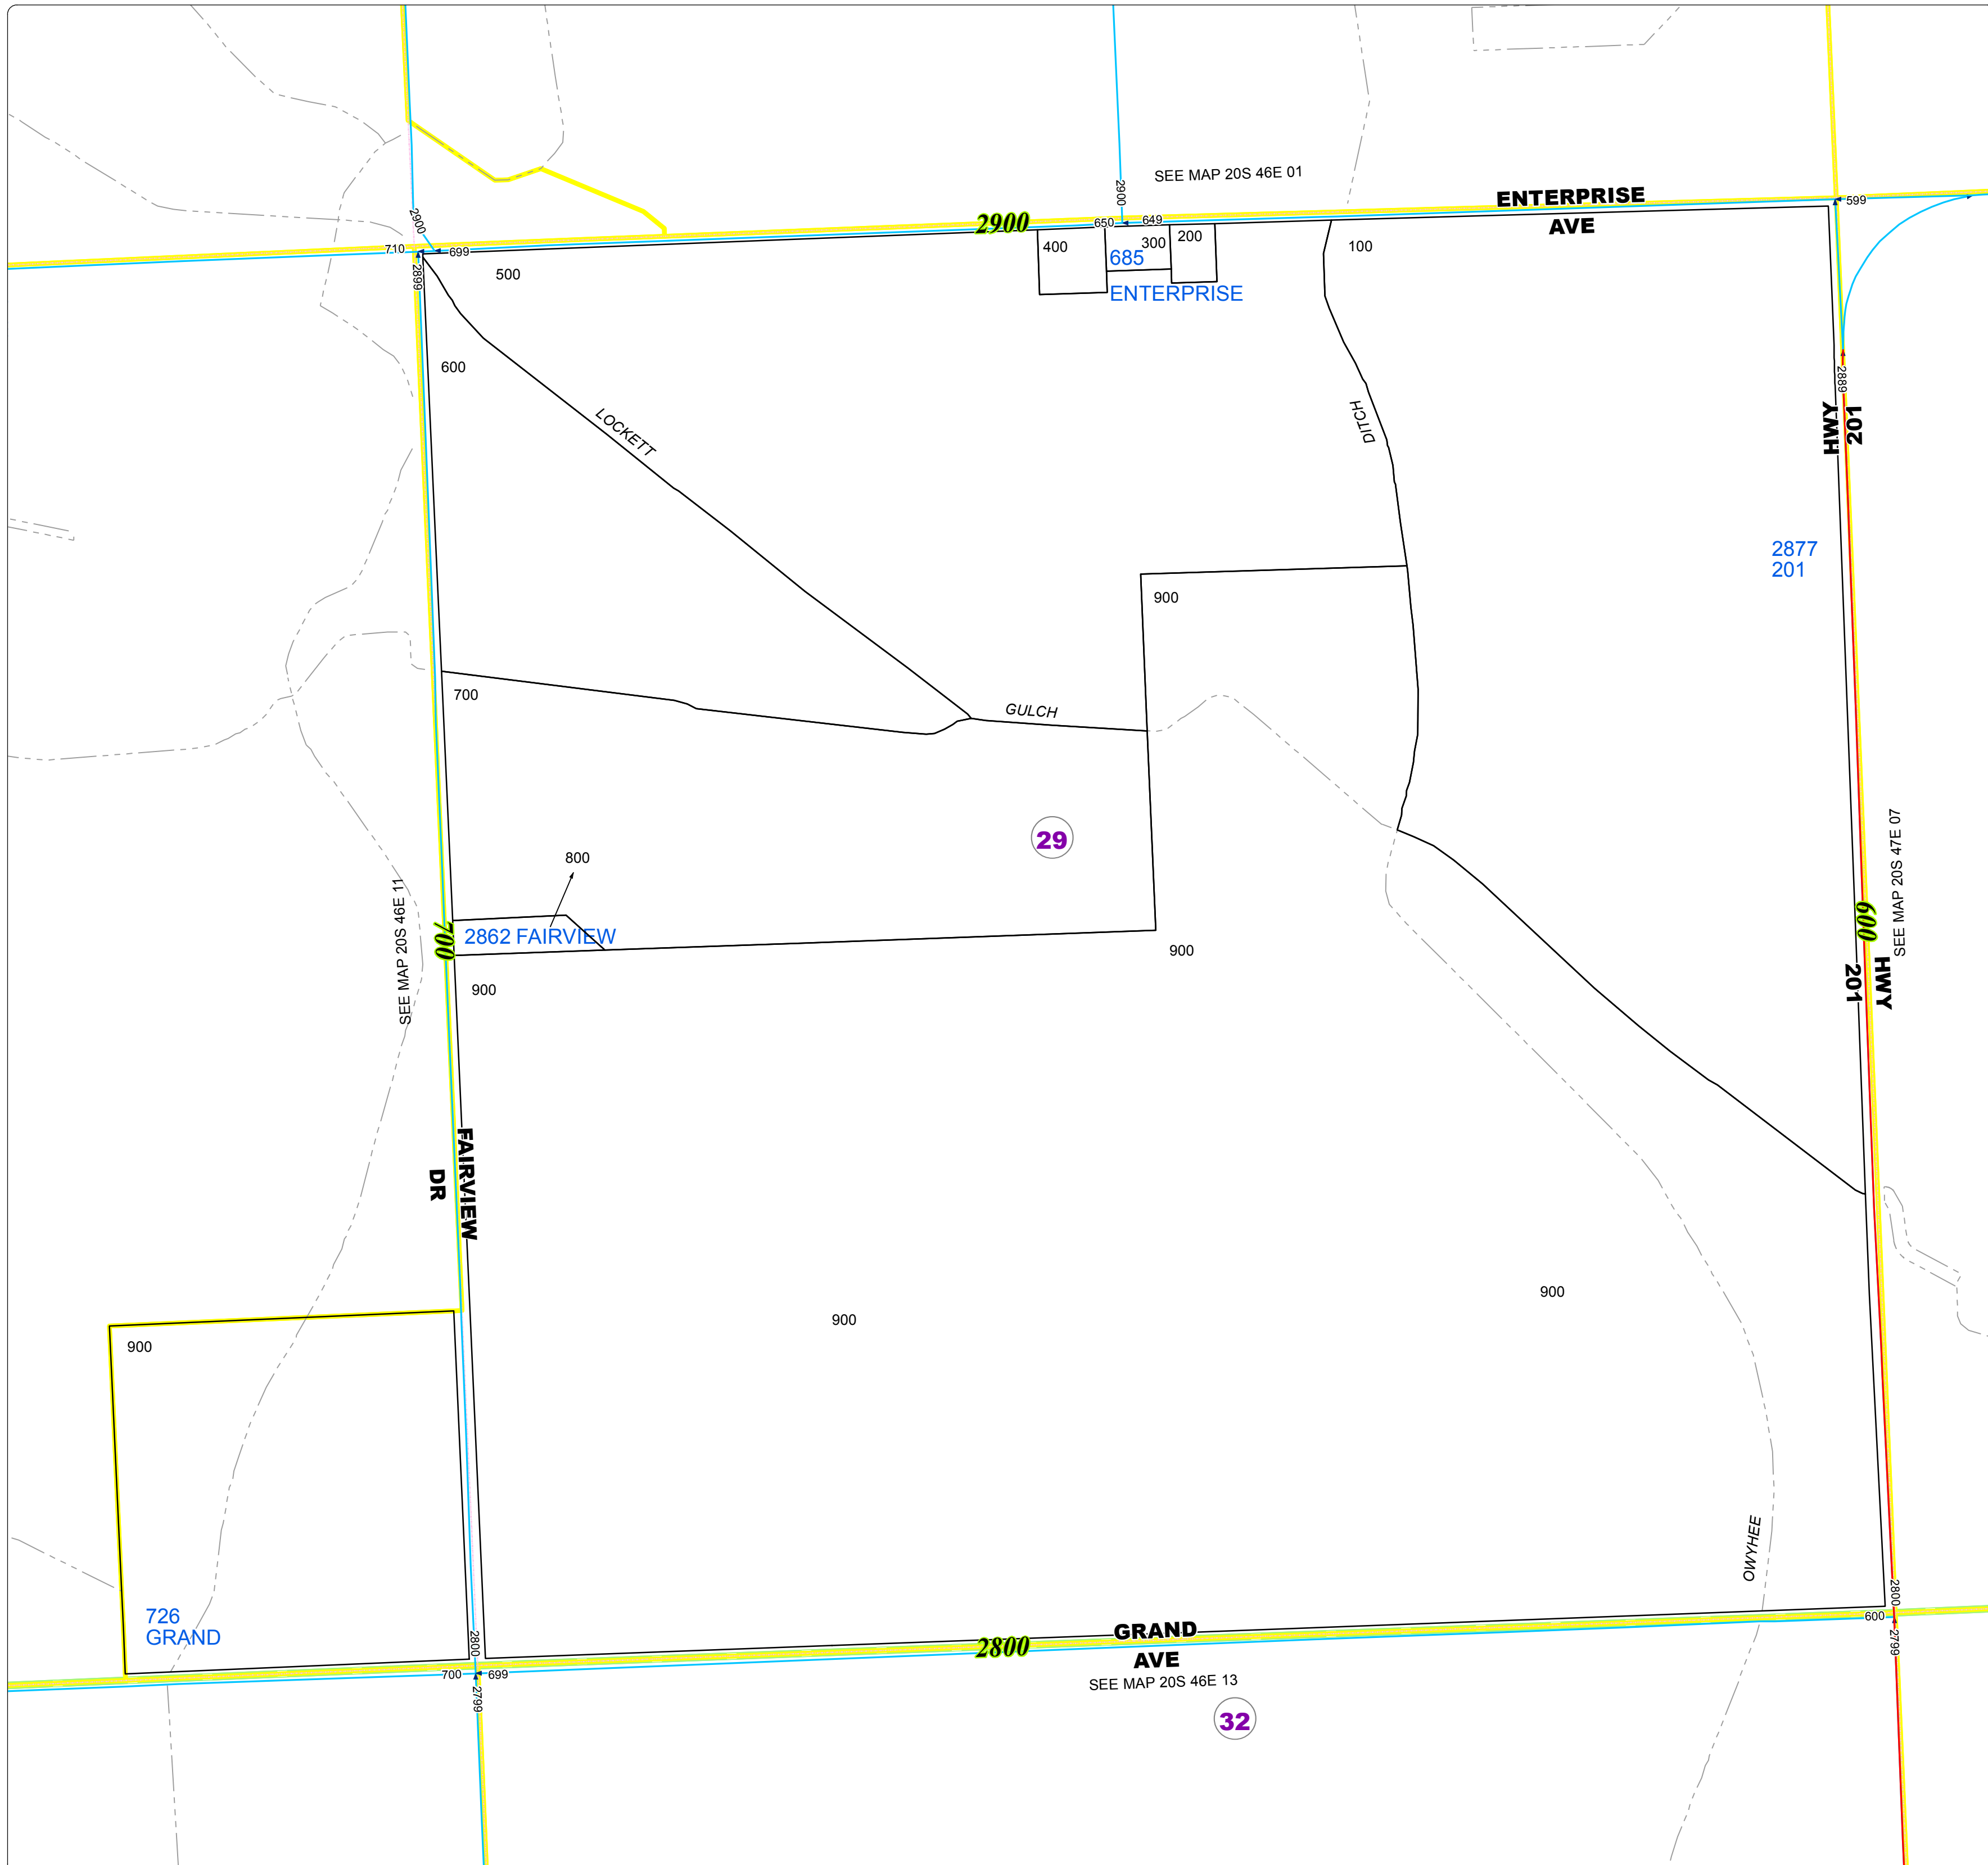

Malheur County Address Map

- Legend**
- MapNumberBoundary
 - TAX CODE AREA**
 - 29 - Nyssa-Rural
 - 32 - West and South of Nyssa

DISCLAIMER
 This information is not intended for use as an address locator and it should be noted that not all county address will be found. Parcels containing multiple addresses may only display a single address as recorded in the Assessor's database. This public information should be accepted and used by the recipient with the understanding that the data received from multiple sources was developed and collected for assessment purpose only.