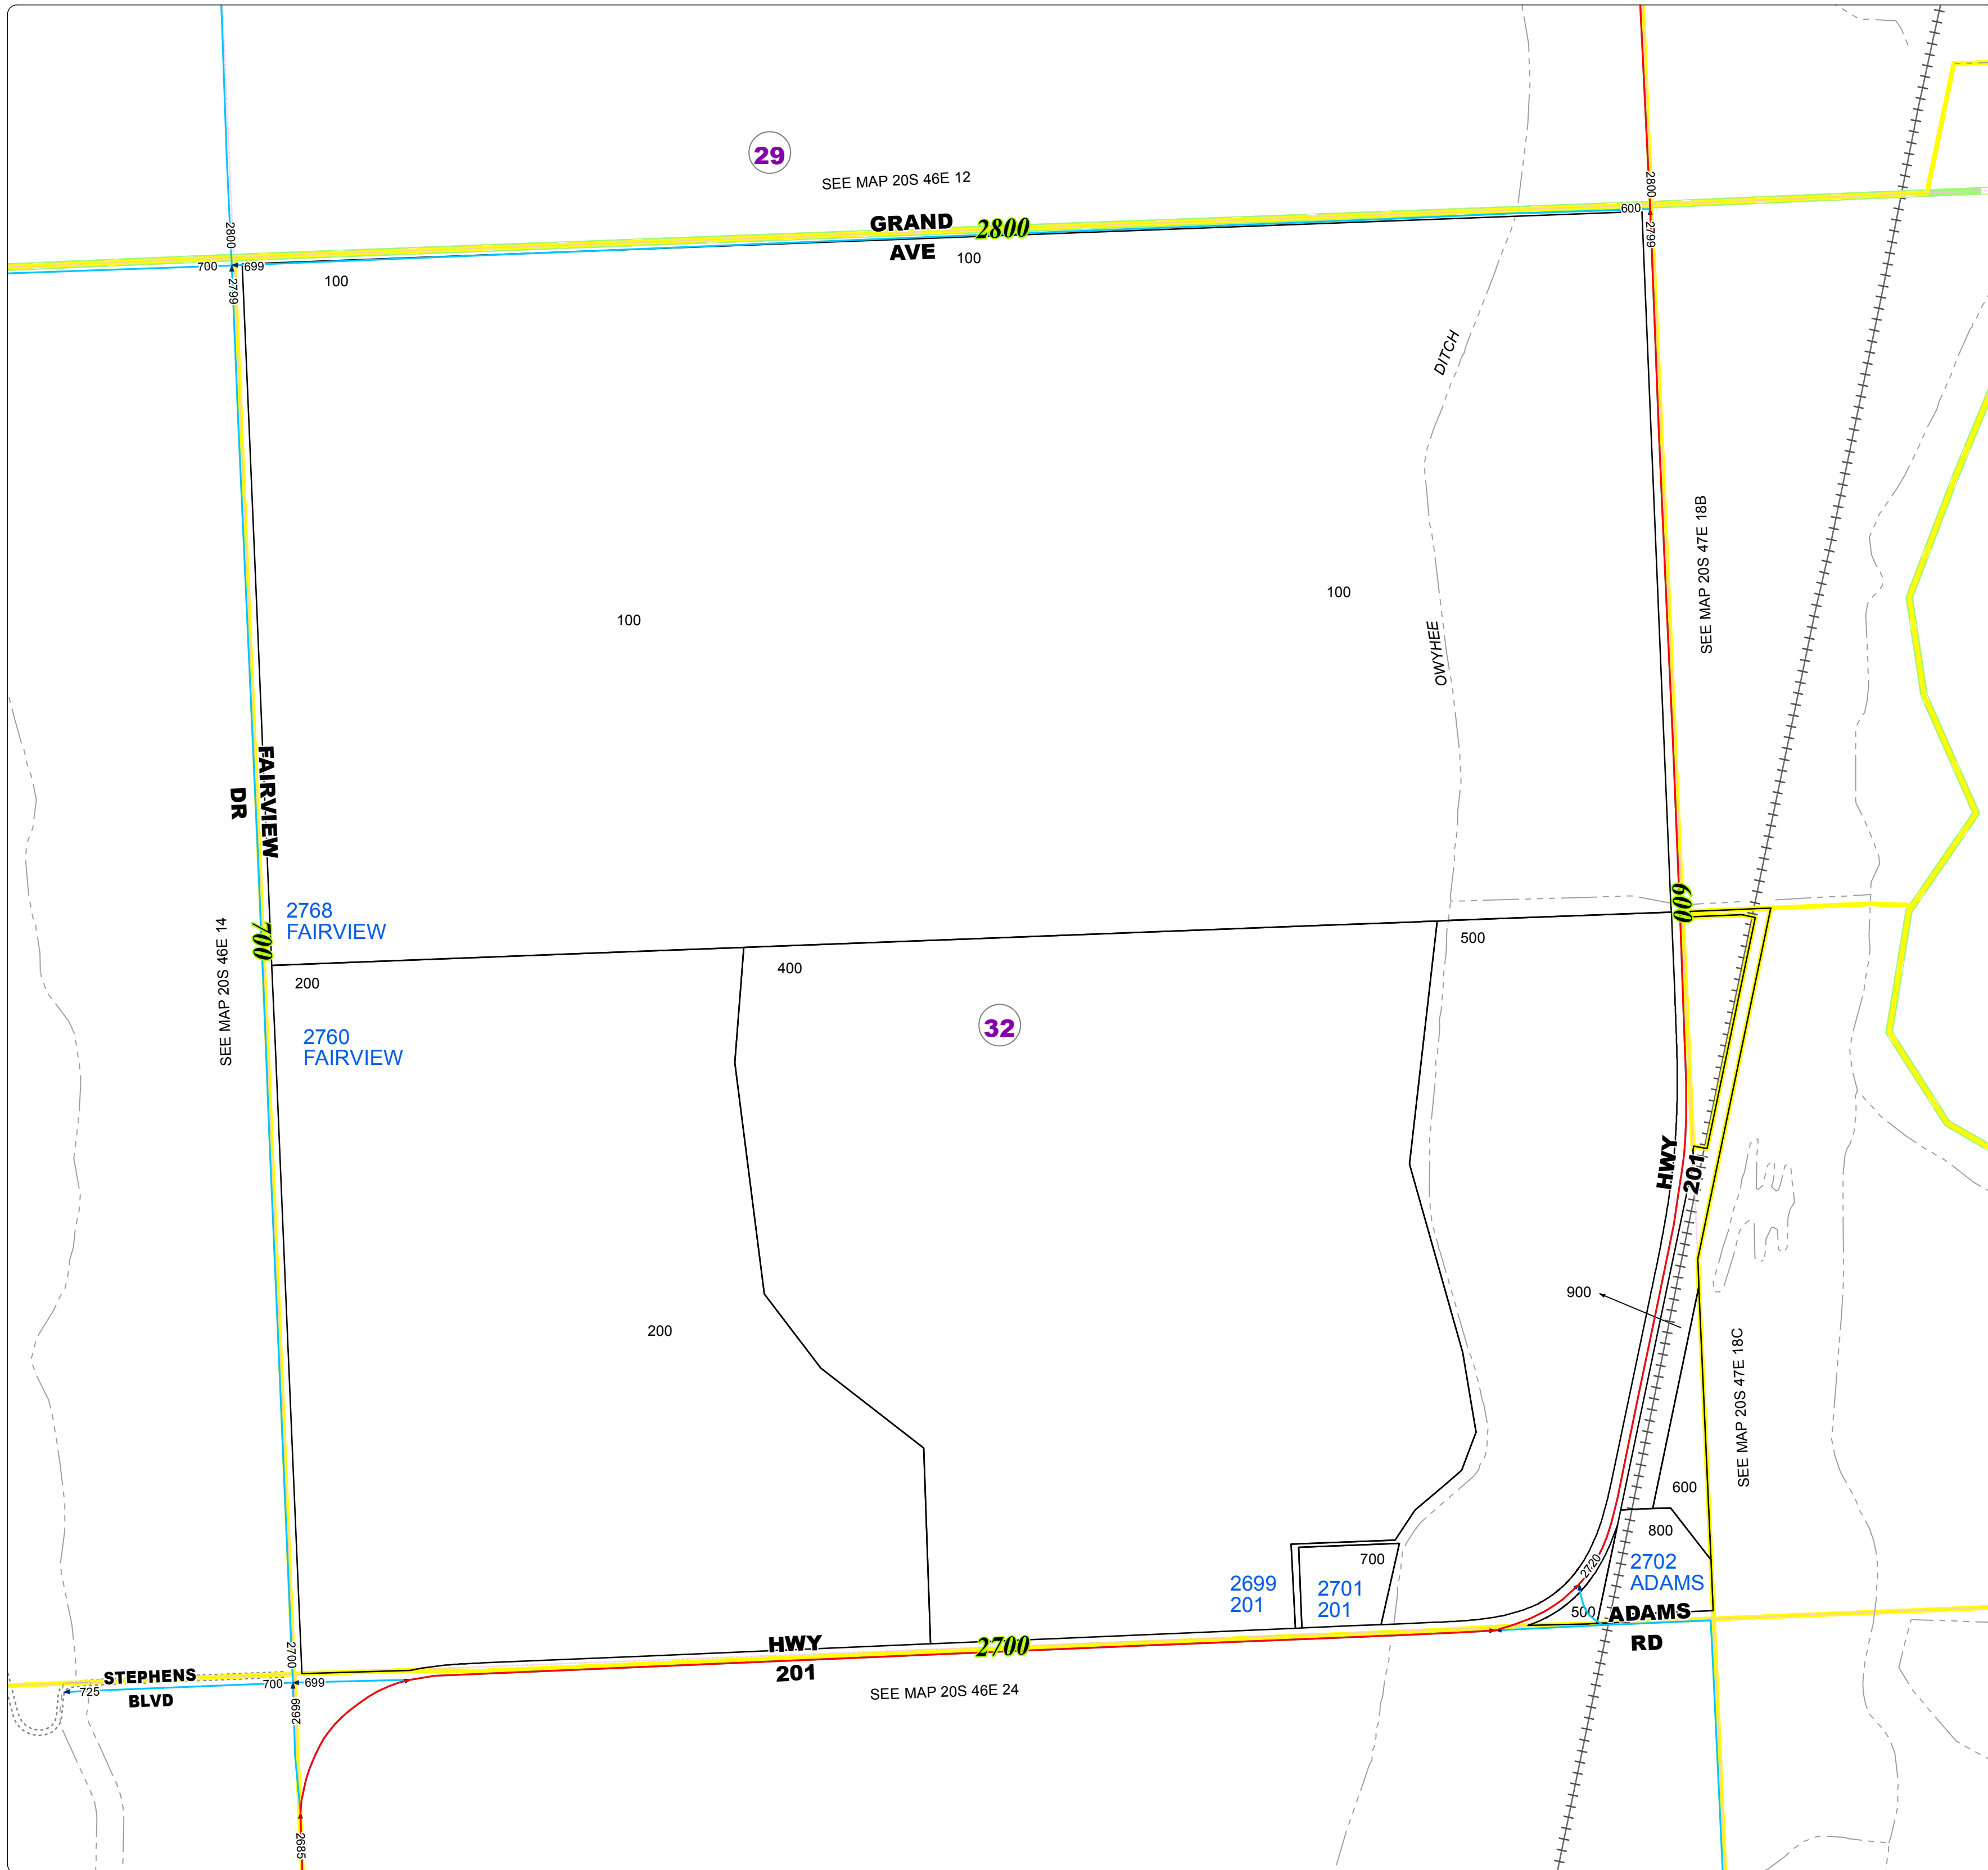

# Malheur County Address Map

- Legend**
- MapNumberBoundary
  - TAX CODE AREA**
    - 29 - Nyssa-Rural
    - 32 - West and South of Nyssa

**DISCLAIMER**  
This information is not intended for use as an address locator and it should be noted that not all county address will be found. Parcels containing multiple addresses may only display a single address as recorded in the Assessor's database. This public information should be accepted and used by the recipient with the understanding that the data received from multiple sources was developed and collected for assessment purpose only.

GL2016

20S46E13