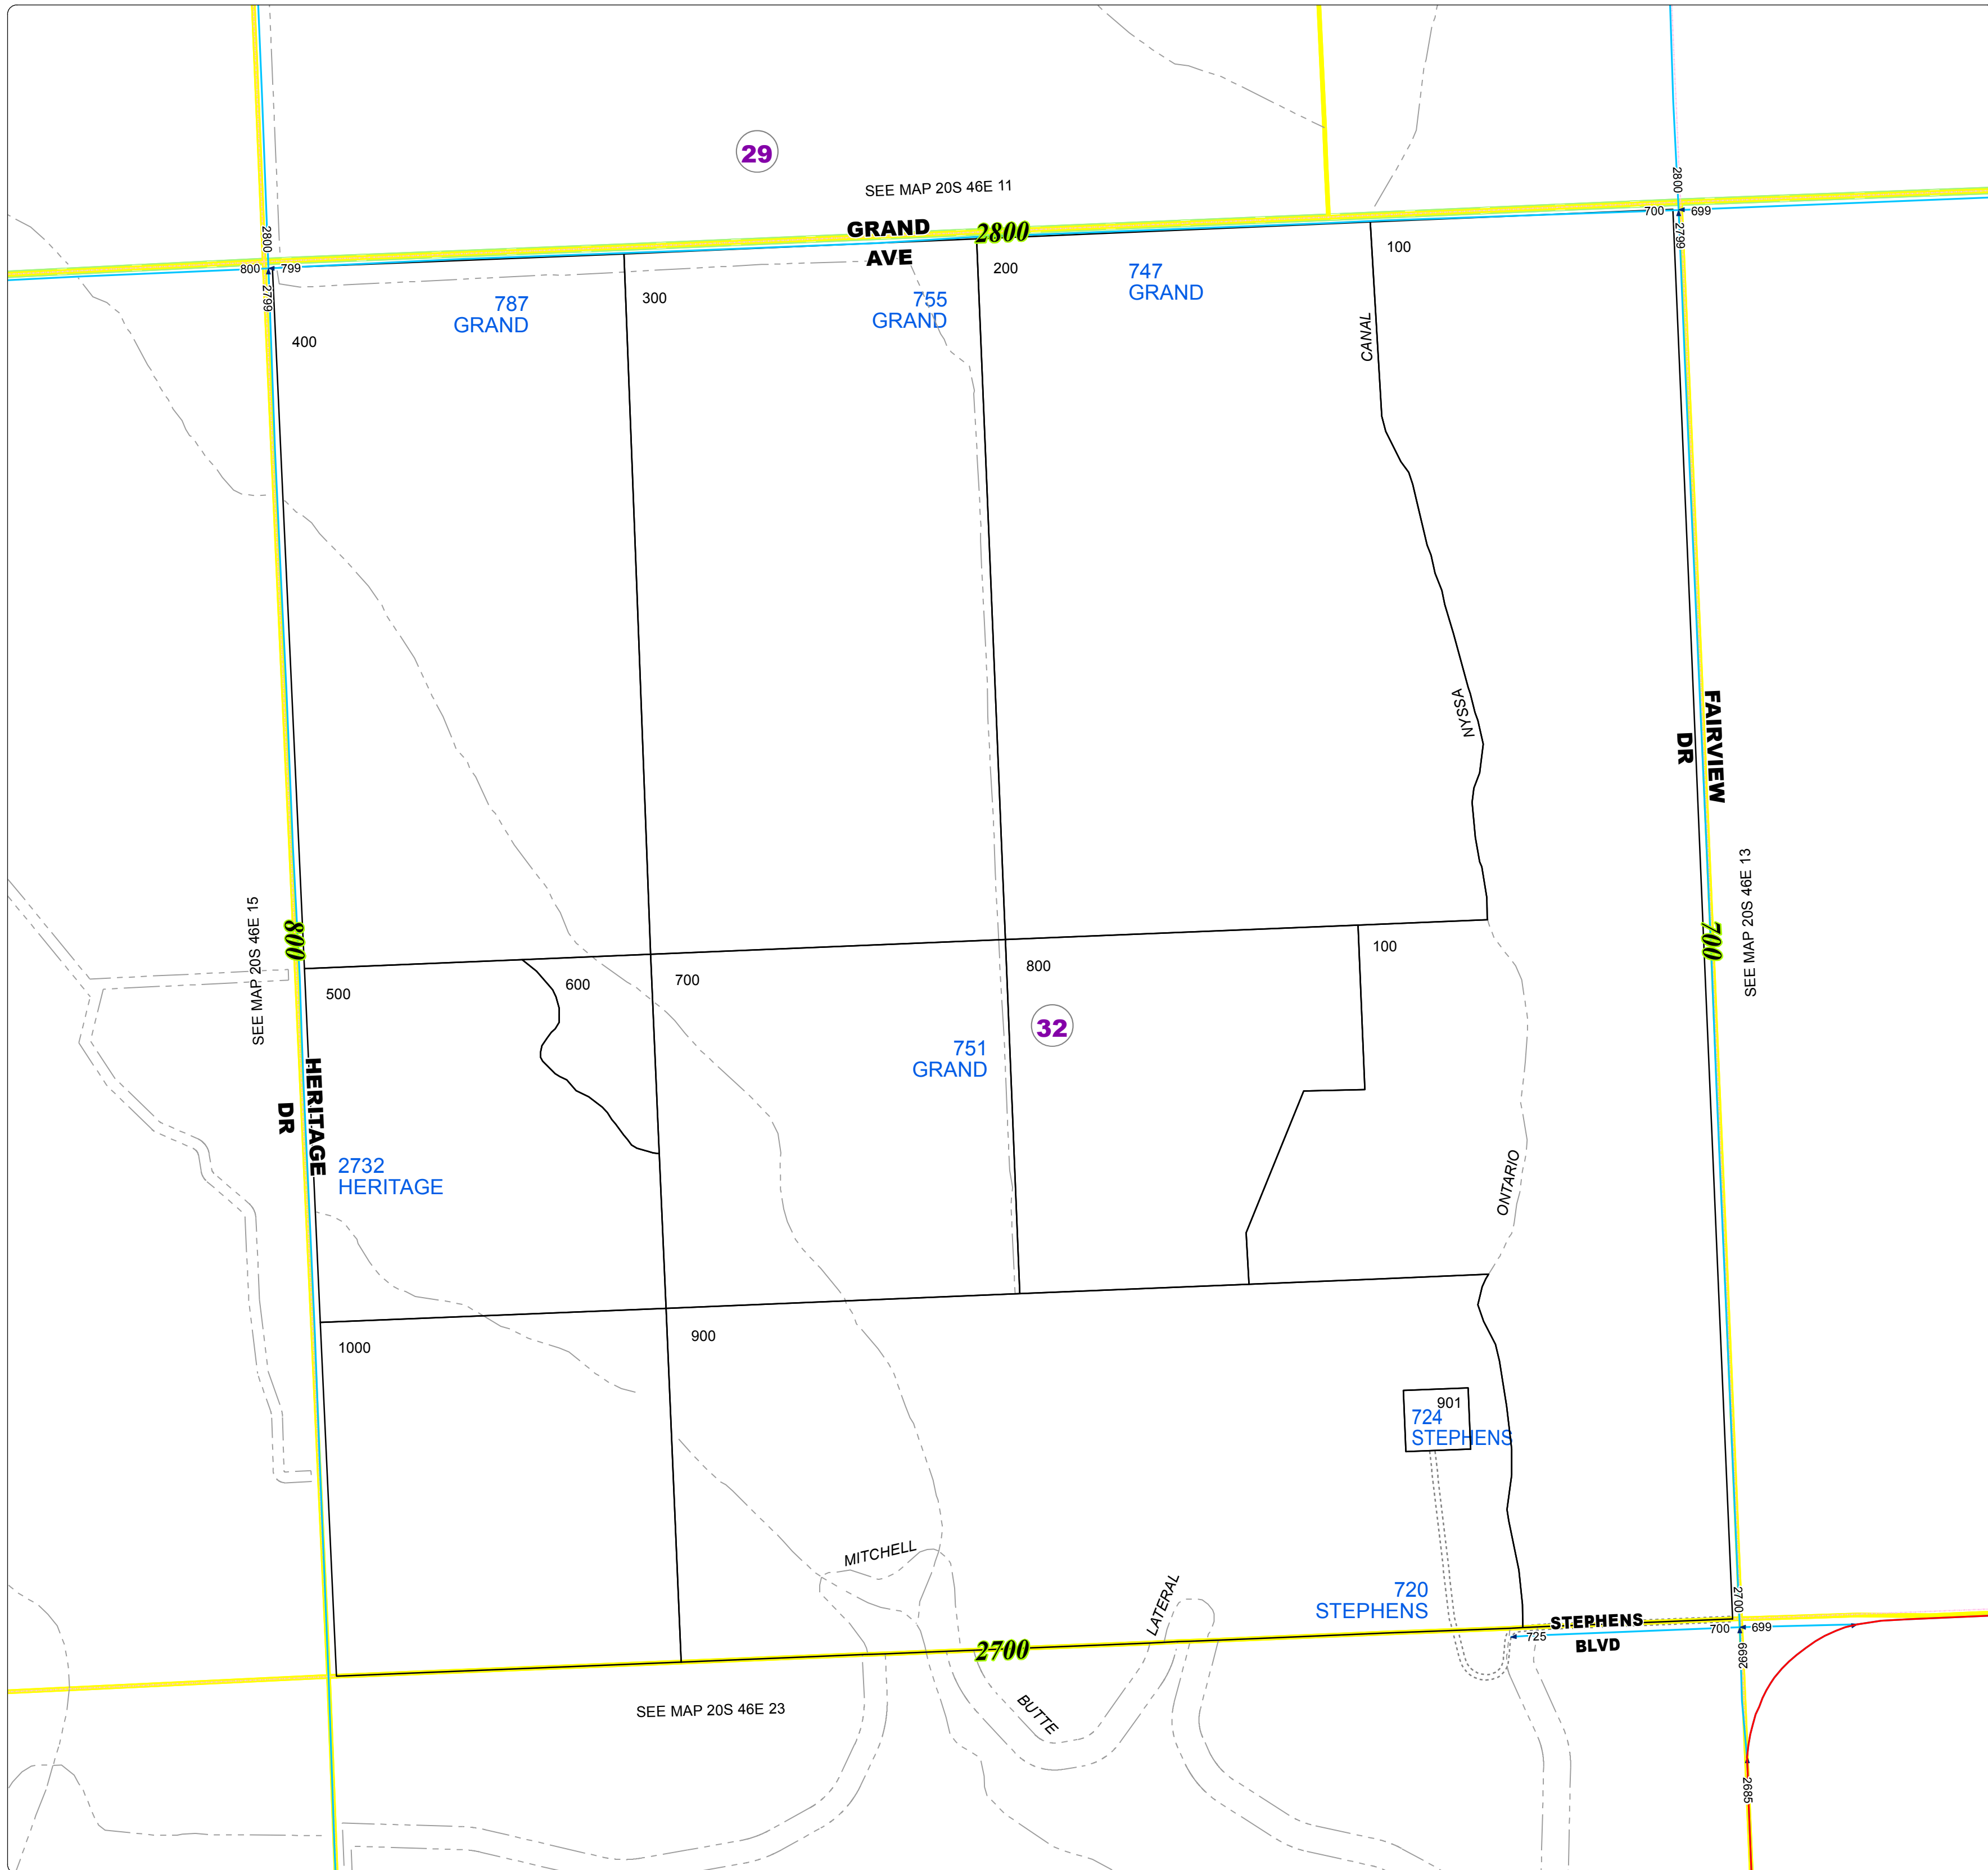

Malheur County Address Map

- Legend**
- MapNumberBoundary
 - TAX CODE AREA**
 - 29 - Nyssa-Rural
 - 32 - West and South of Nyssa

DISCLAIMER
 This information is not intended for use as an address locator and it should be noted that not all county address will be found. Parcels containing multiple addresses may only display a single address as recorded in the Assessor's database. This public information should be accepted and used by the recipient with the understanding that the data received from multiple sources was developed and collected for assessment purpose only.

GL2016

20S46E14