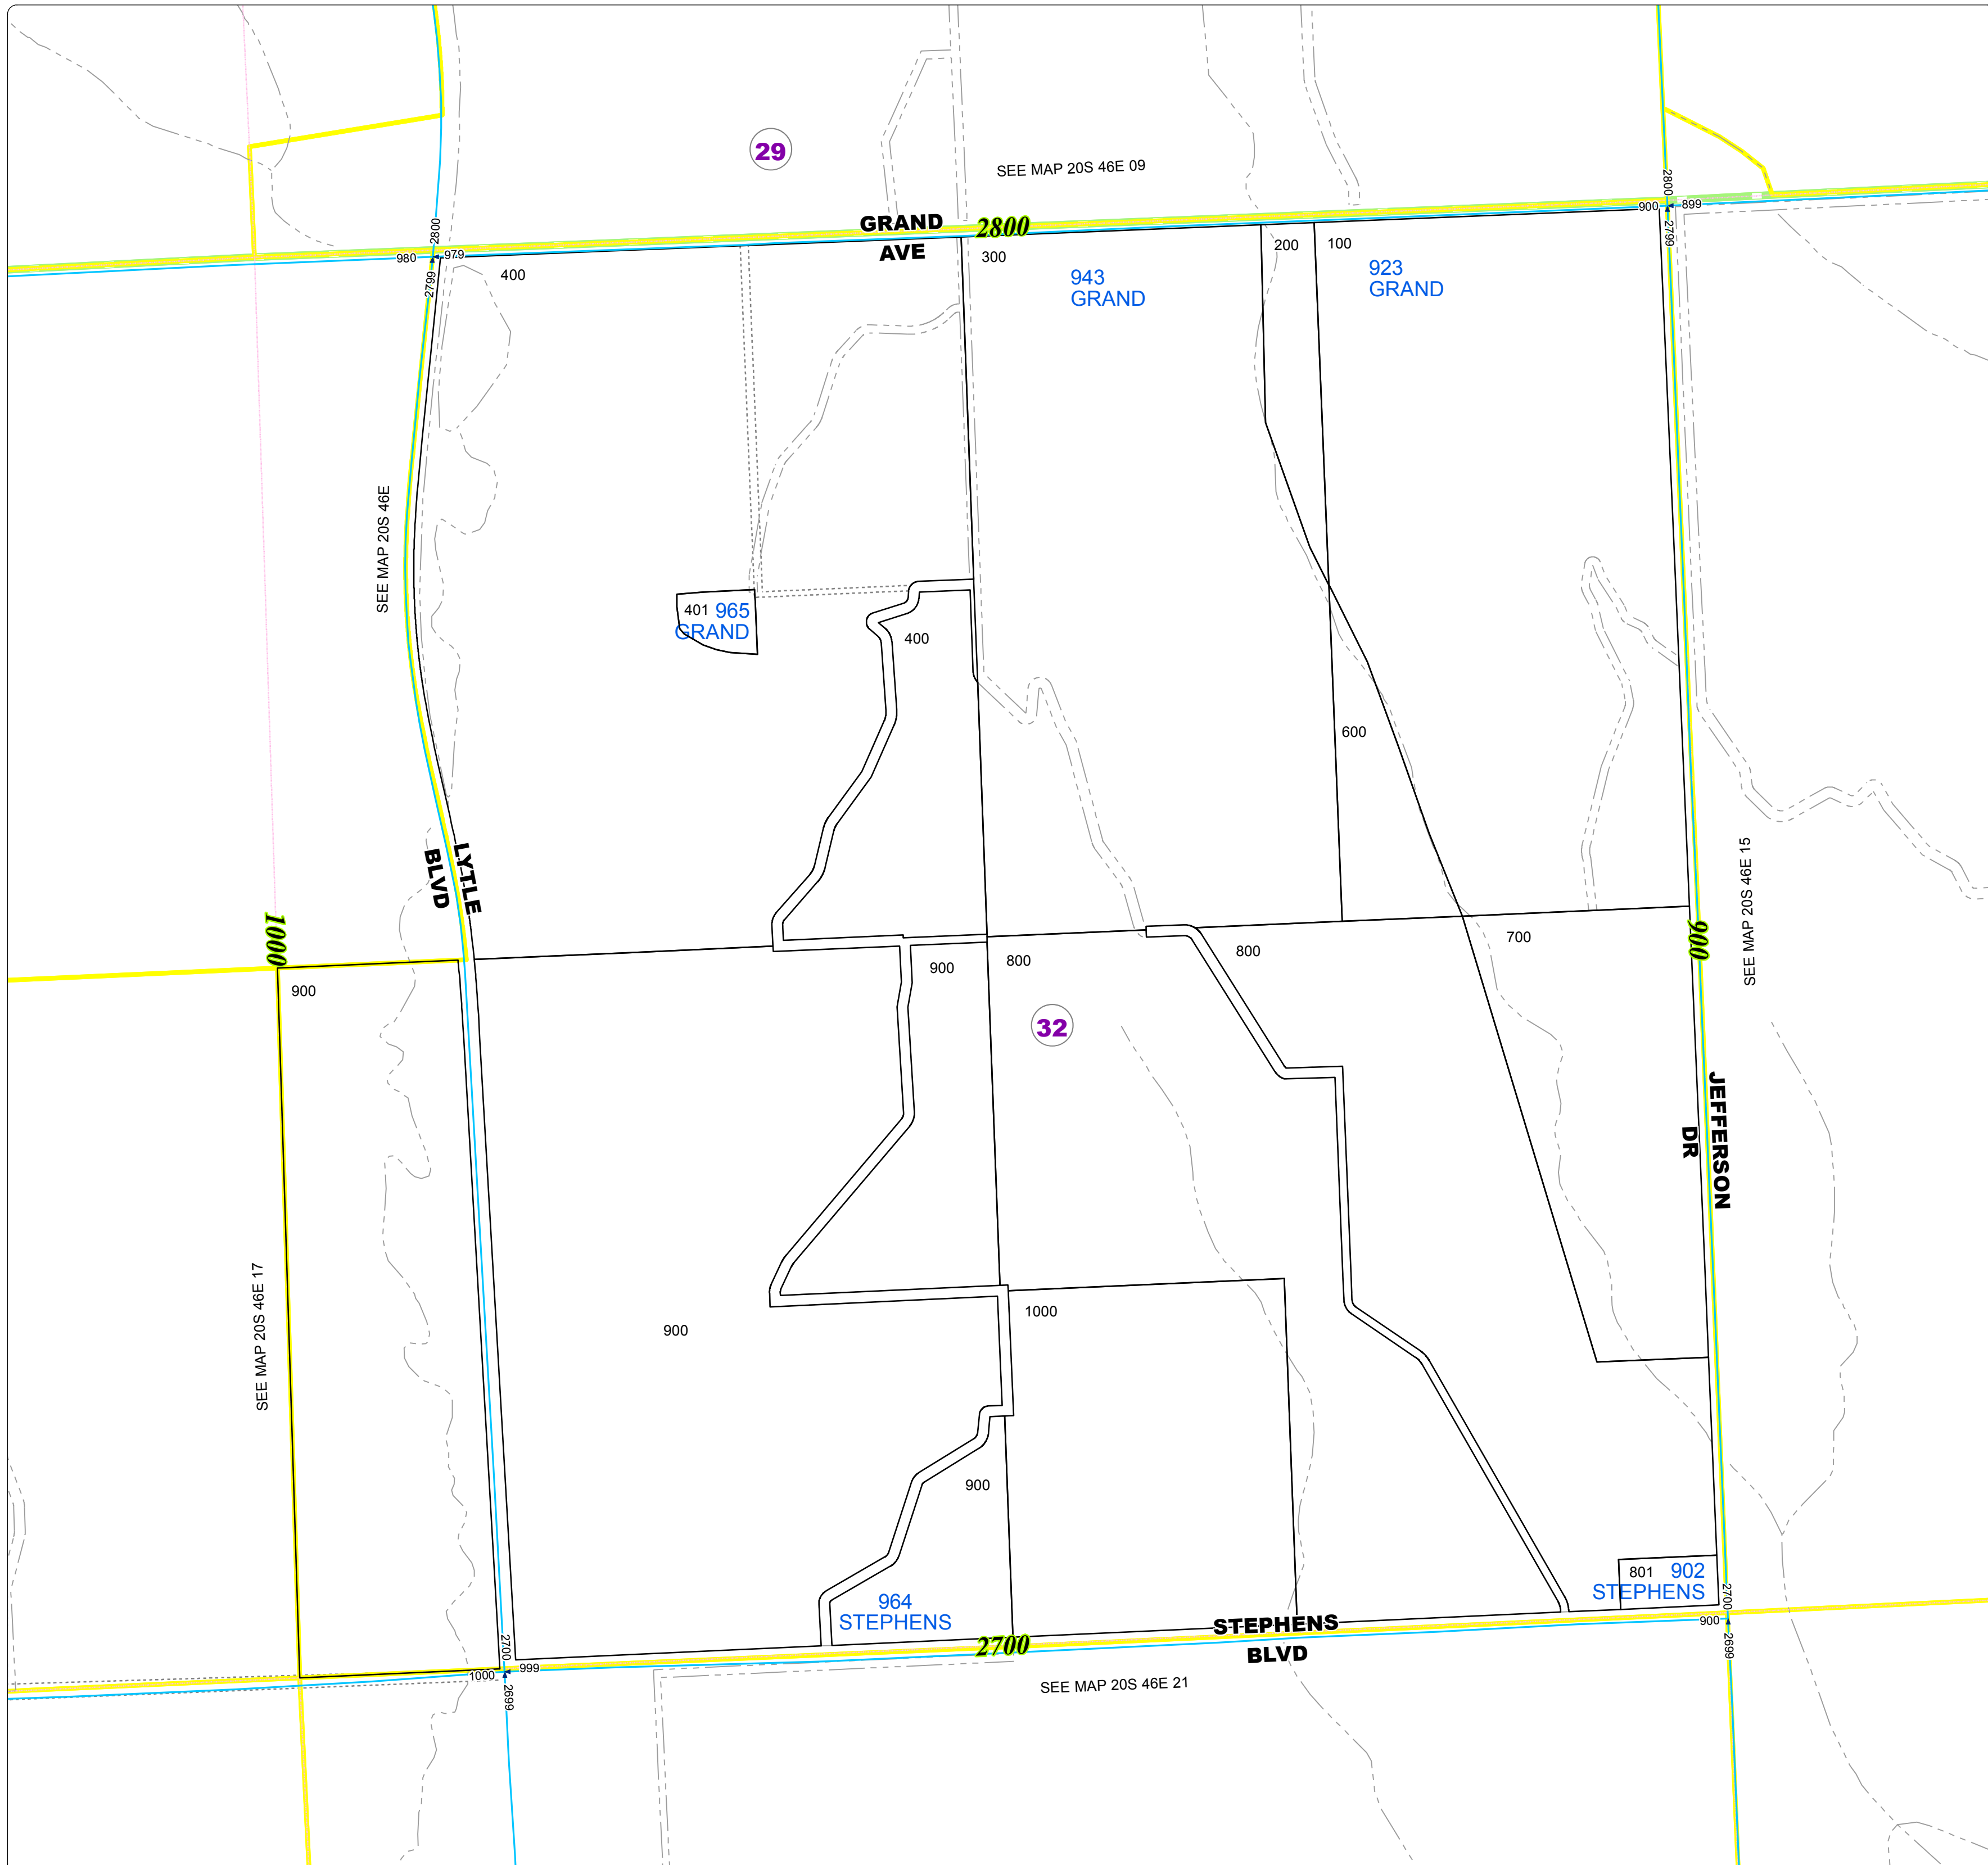

# Malheur County Address Map

- Legend**
- MapNumberBoundary
  - TAX CODE AREA
    - 29 - Nyssa-Rural
    - 32 - West and South of Nyssa

**DISCLAIMER**  
This information is not intended for use as an address locator and it should be noted that not all county address will be found. Parcels containing multiple addresses may only display a single address as recorded in the Assessor's database. This public information should be accepted and used by the recipient with the understanding that the data received from multiple sources was developed and collected for assessment purpose only.

GL2016

20S46E16