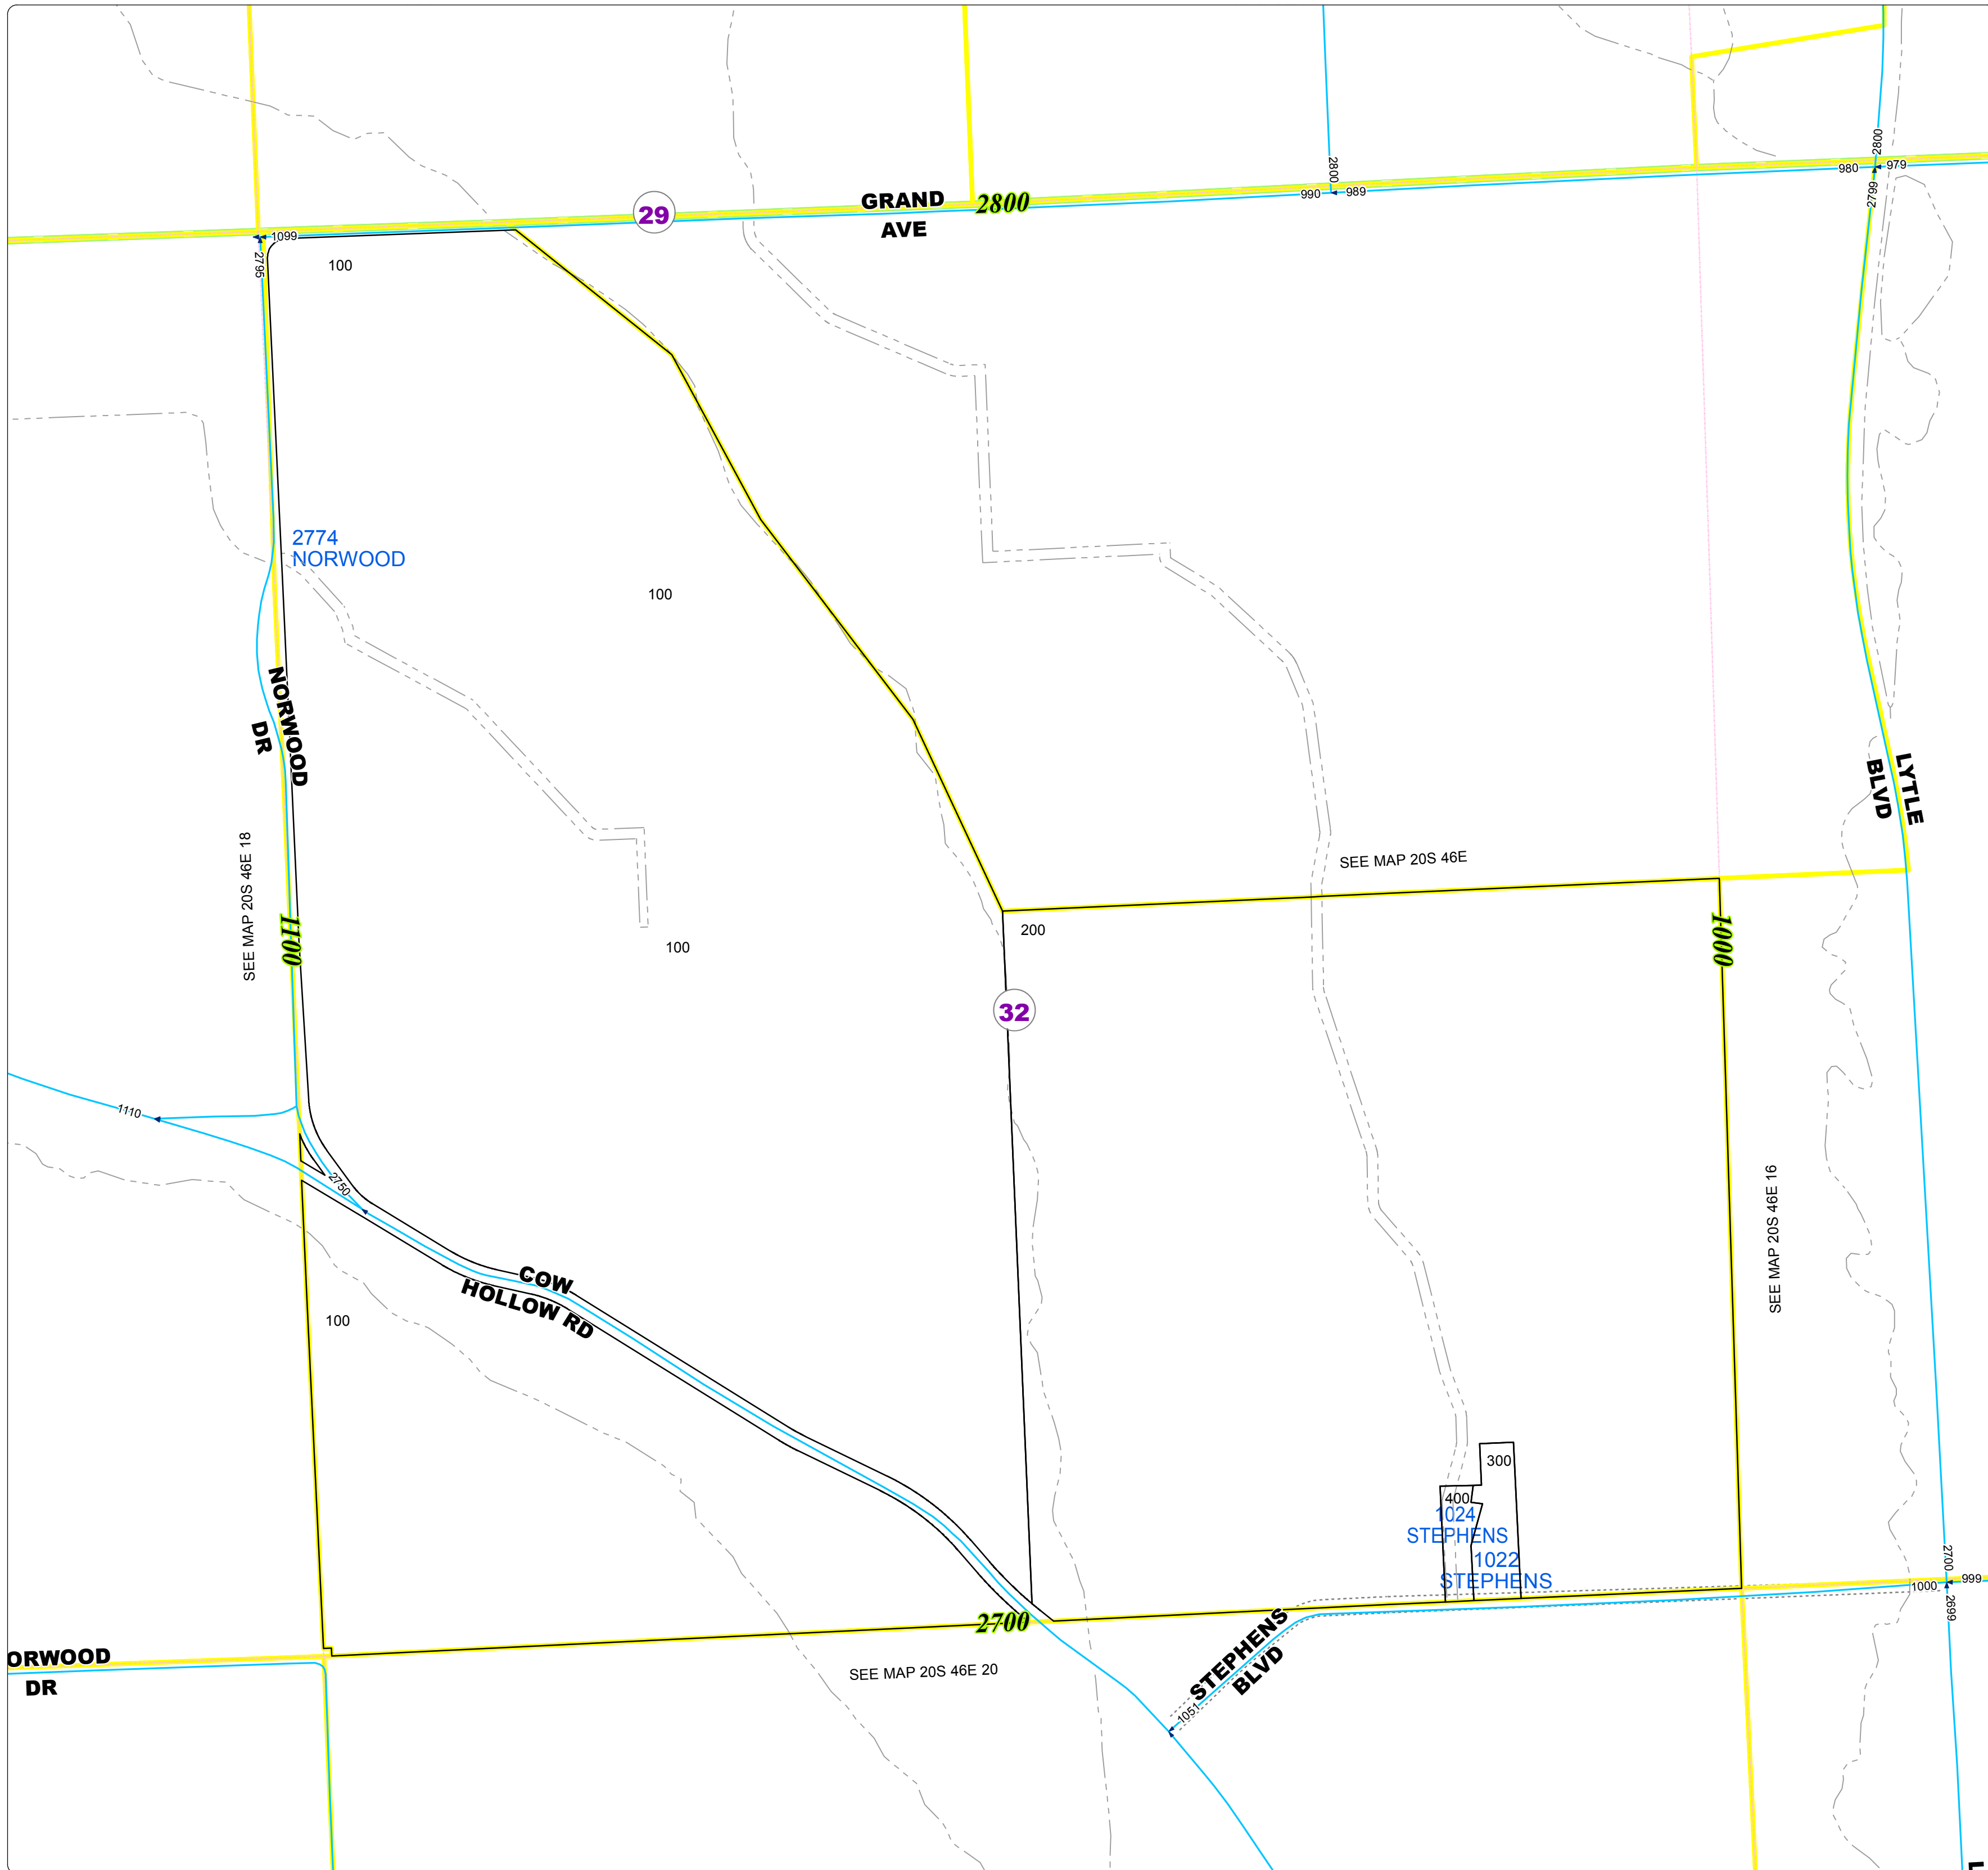

Malheur County Address Map

- Legend**
-  MapNumberBoundary
 - TAX CODE AREA**
 -  29 - Nyssa-Rural
 -  32 - West and South of Nyssa

DISCLAIMER
This information is not intended for use as an address locator and it should be noted that not all county address will be found. Parcels containing multiple addresses may only display a single address as recorded in the Assessor's database. This public information should be accepted and used by the recipient with the understanding that the data received from multiple sources was developed and collected for **assessment purpose only**.

GL2016

20S46E17