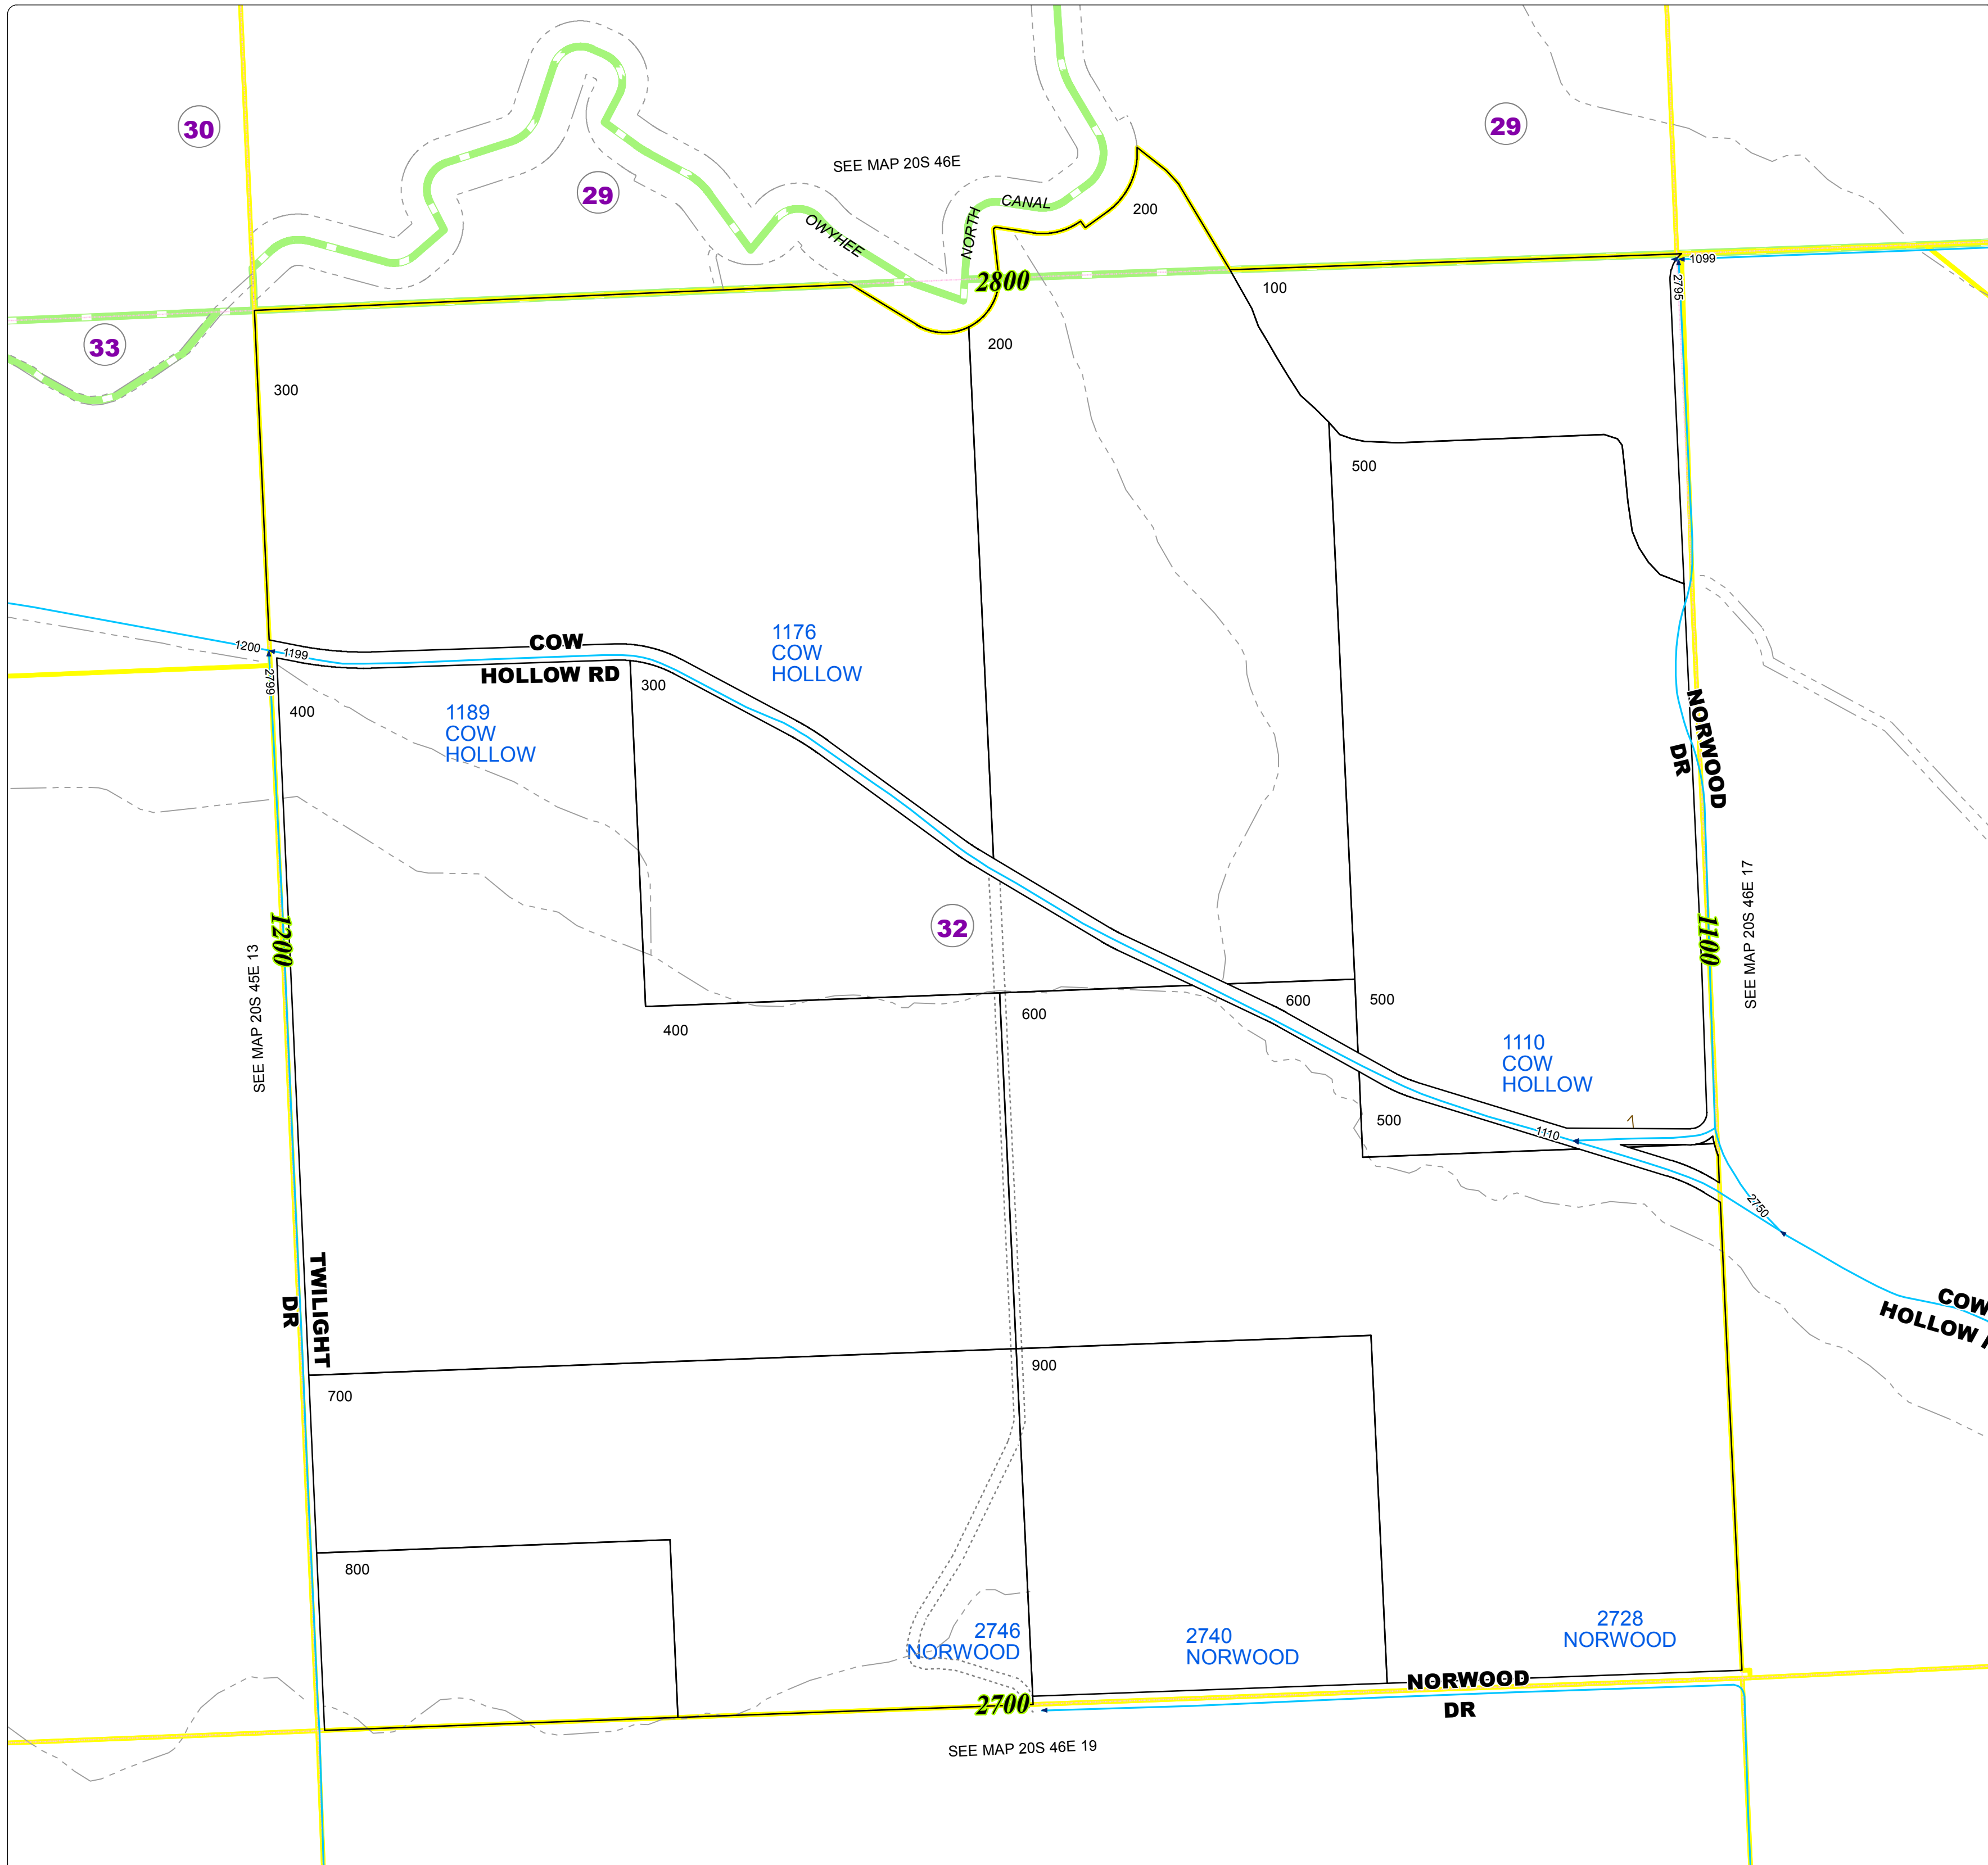

# Malheur County Address Map

- Legend**
- MapNumberBoundary
  - TAX CODE AREA**
  - 29 - Nyssa-Rural
  - 30 - West of Nyssa Range
  - 32 - West and South of Nyssa
  - 33 - South of Nyssa

**DISCLAIMER**  
 This information is not intended for use as an address locator and it should be noted that not all county address will be found. Parcels containing multiple addresses may only display a single address as recorded in the Assessor's database. This public information should be accepted and used by the recipient with the understanding that the data received from multiple sources was developed and collected for assessment purpose only.