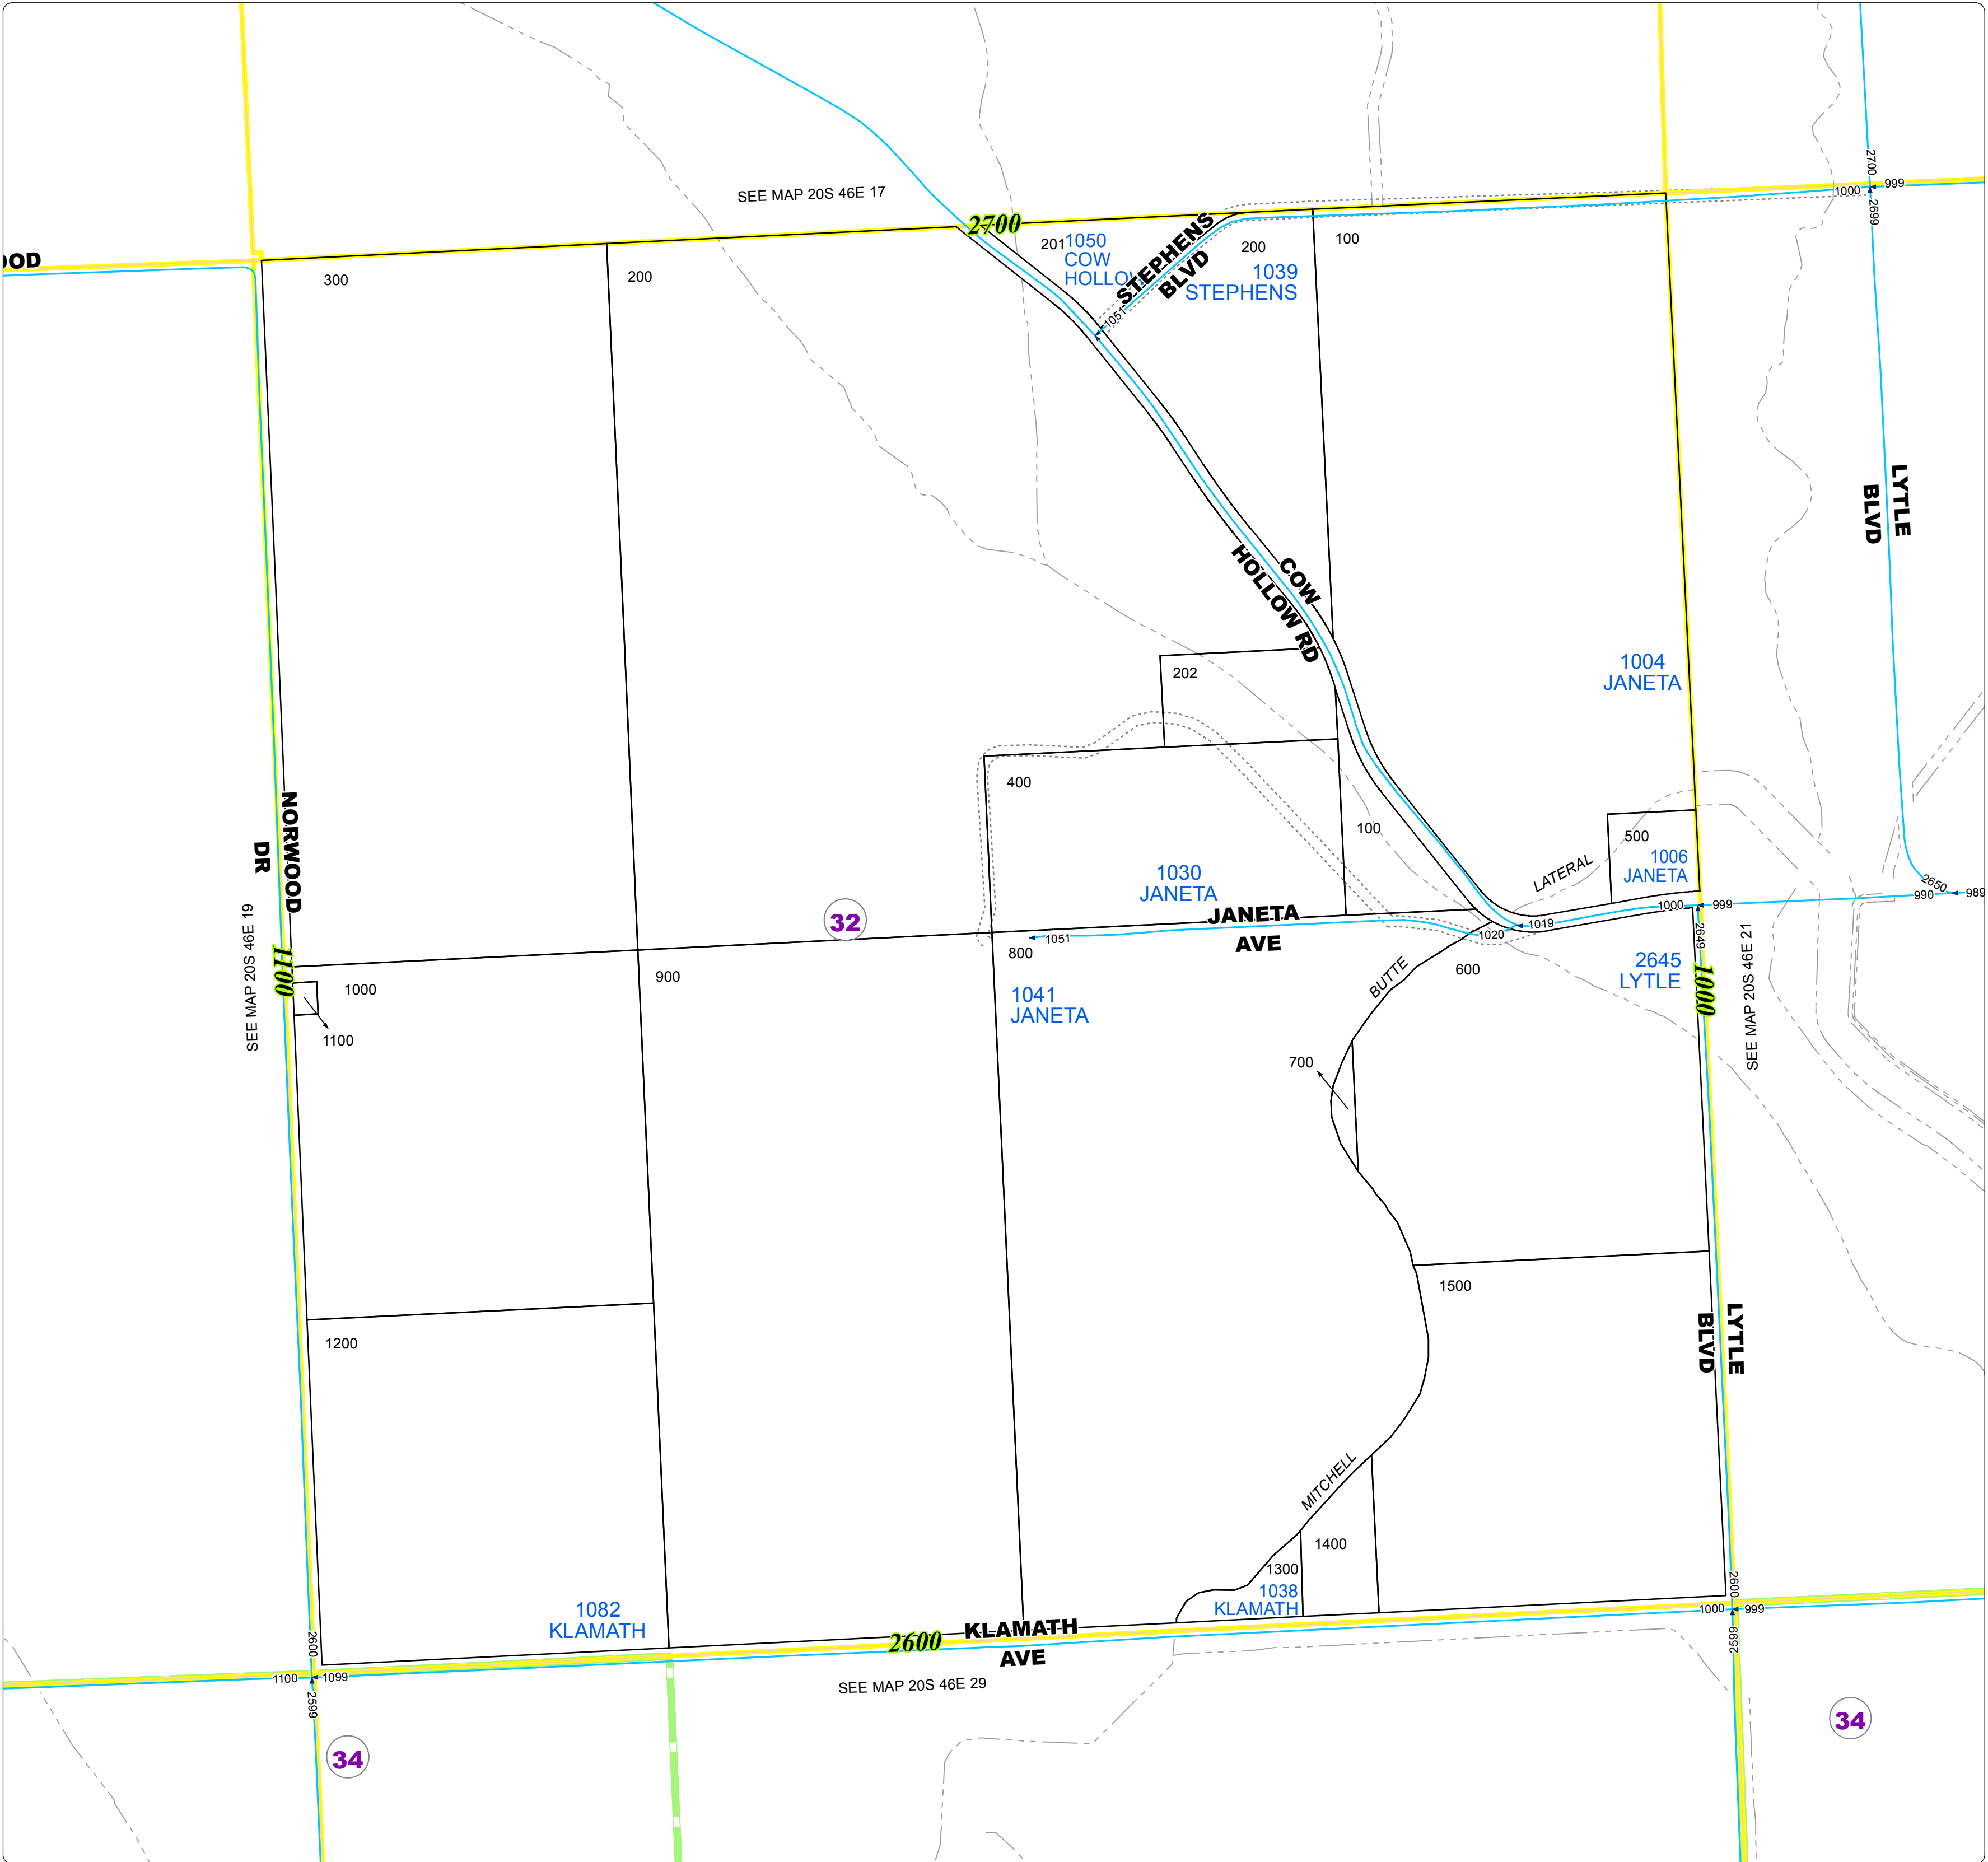

Malheur County Address Map

- Legend
- MapNumberBoundary
 - TAX CODE AREA
 - 32 - West and South of Nyssa
 - 34 - Adrian-Rural

DISCLAIMER
 This information is not intended for use as an address locator and it should be noted that not all county address will be found. Parcels containing multiple addresses may only display a single address as recorded in the Assessor's database. This public information should be accepted and used by the recipient with the understanding that the data received from multiple sources was developed and collected for assessment purpose only.