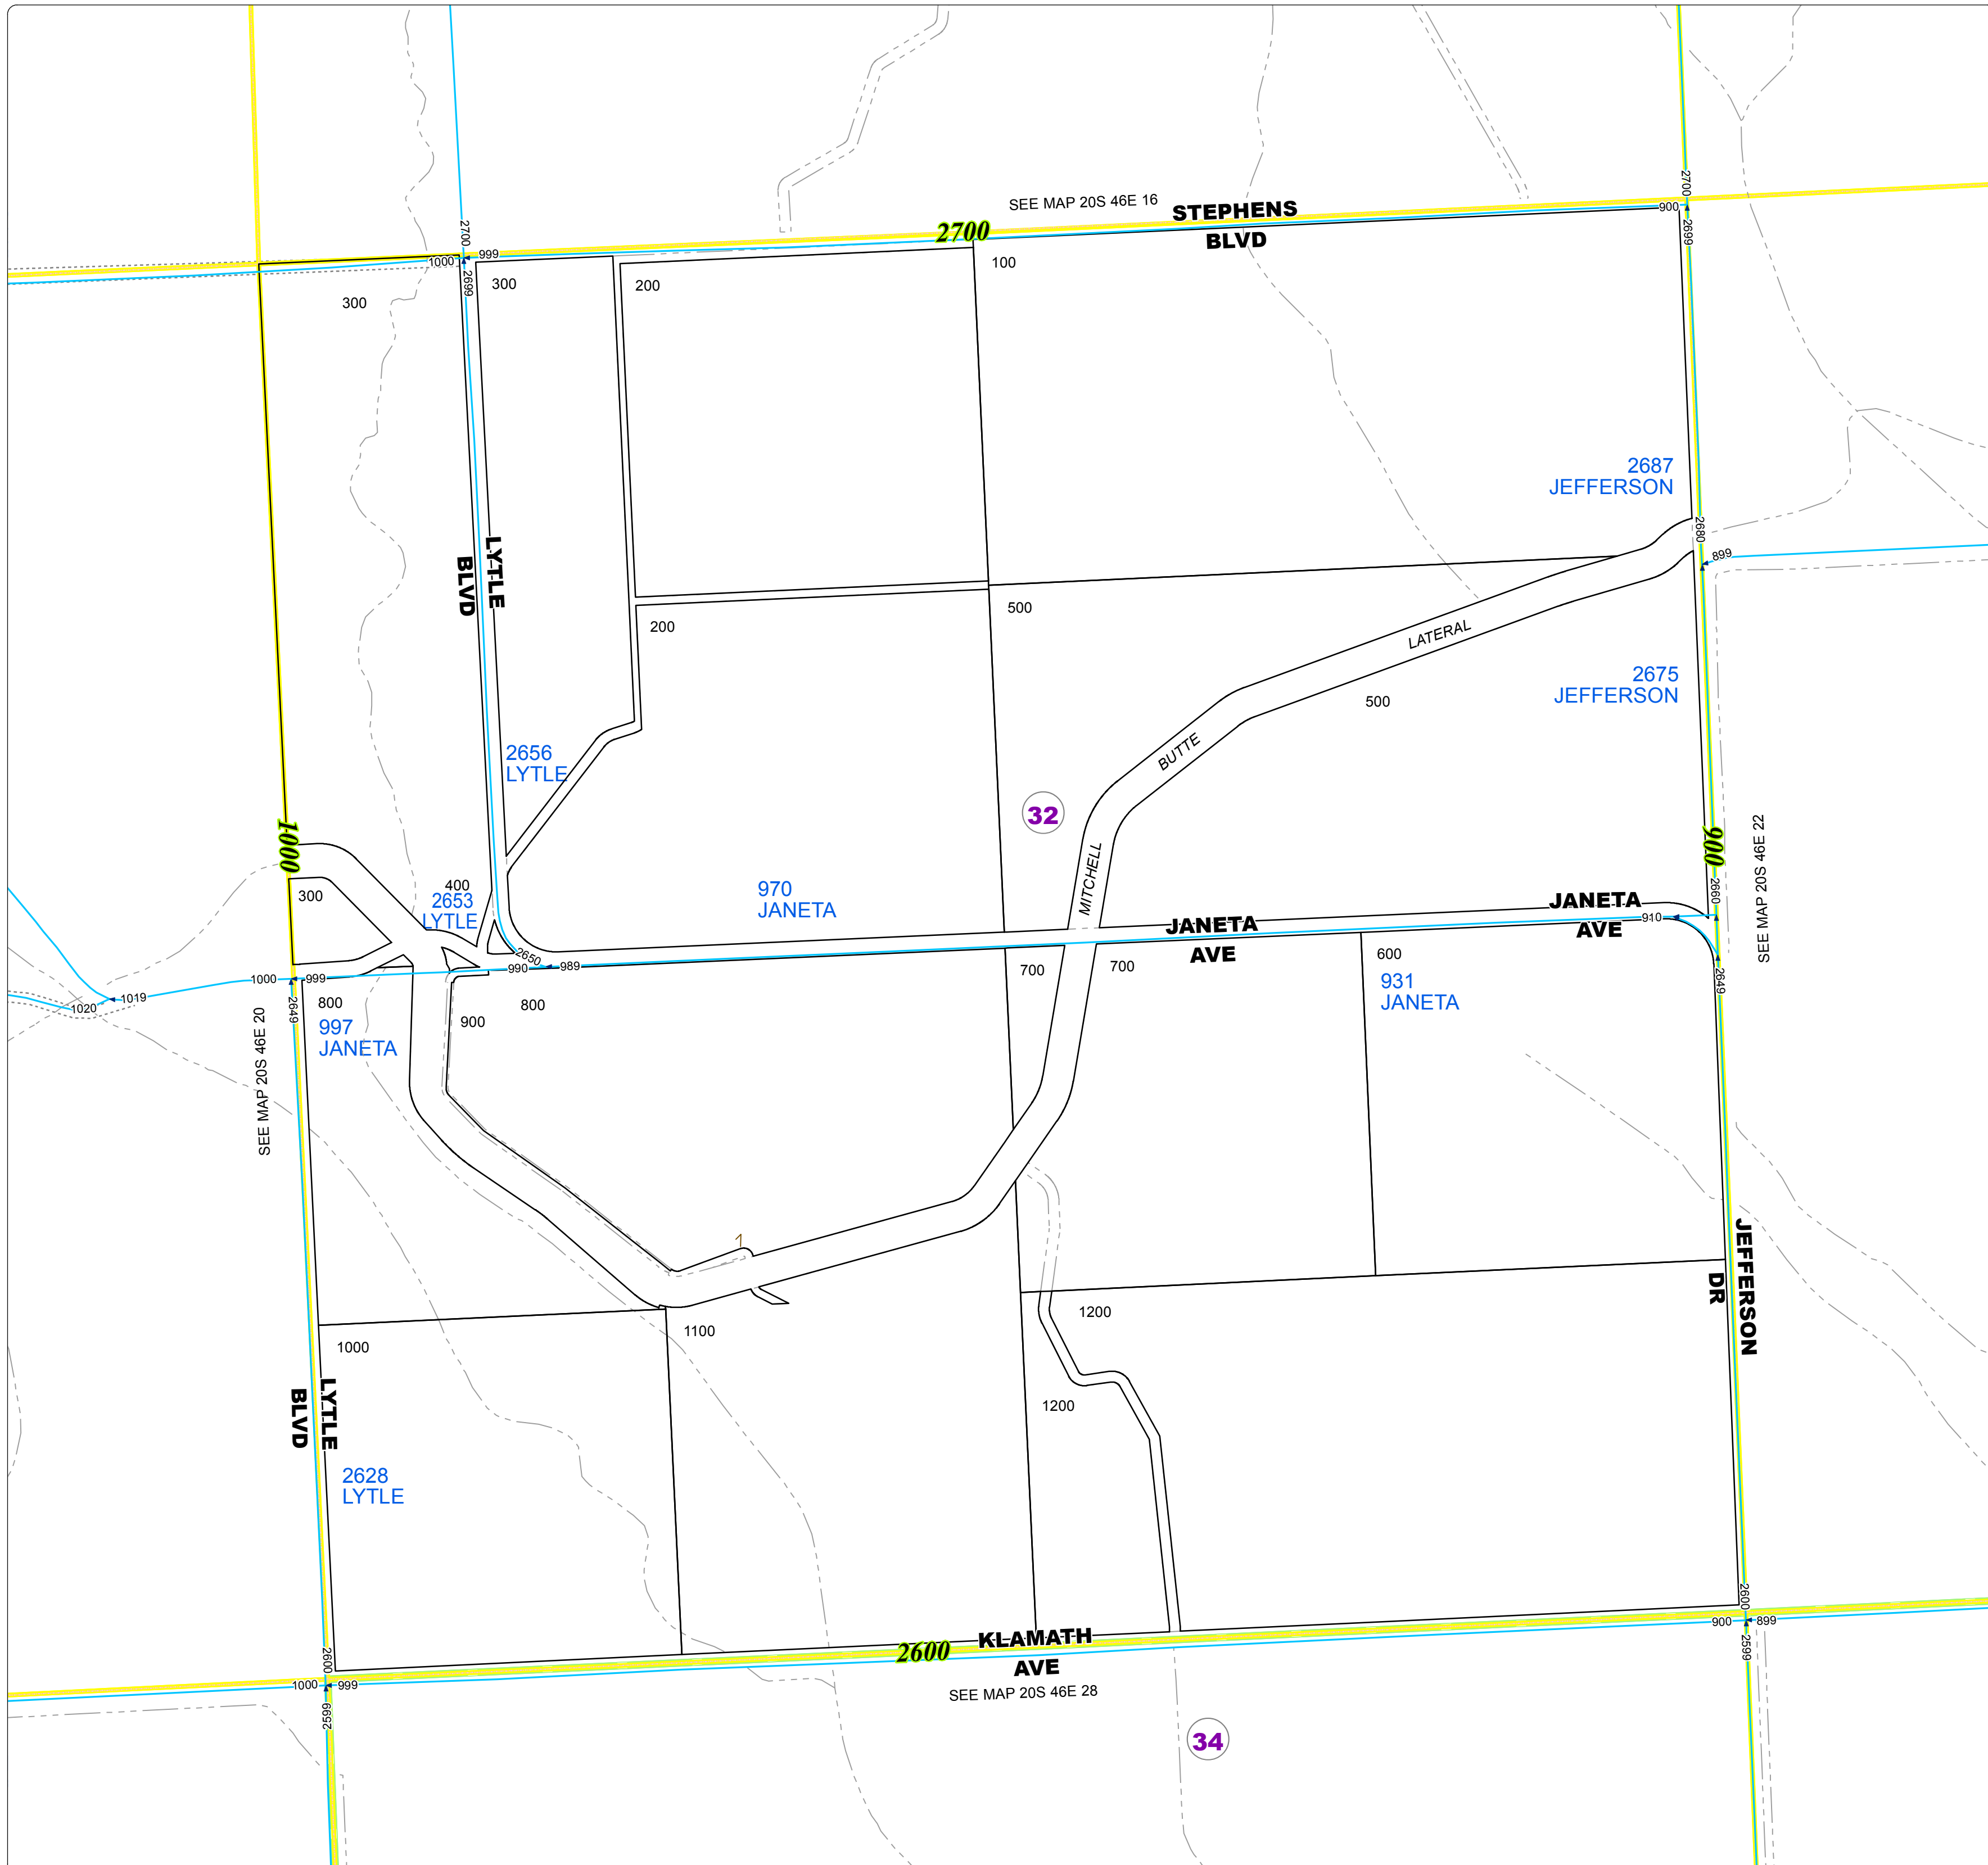

Malheur County Address Map

- Legend**
- MapNumberBoundary
 - TAX CODE AREA**
 - 32 - West and South of Nyssa
 - 34 - Adrian-Rural

DISCLAIMER
 This information is not intended for use as an address locator and it should be noted that not all county address will be found. Parcels containing multiple addresses may only display a single address as recorded in the Assessor's database. This public information should be accepted and used by the recipient with the understanding that the data received from multiple sources was developed and collected for **assessment purpose only**.