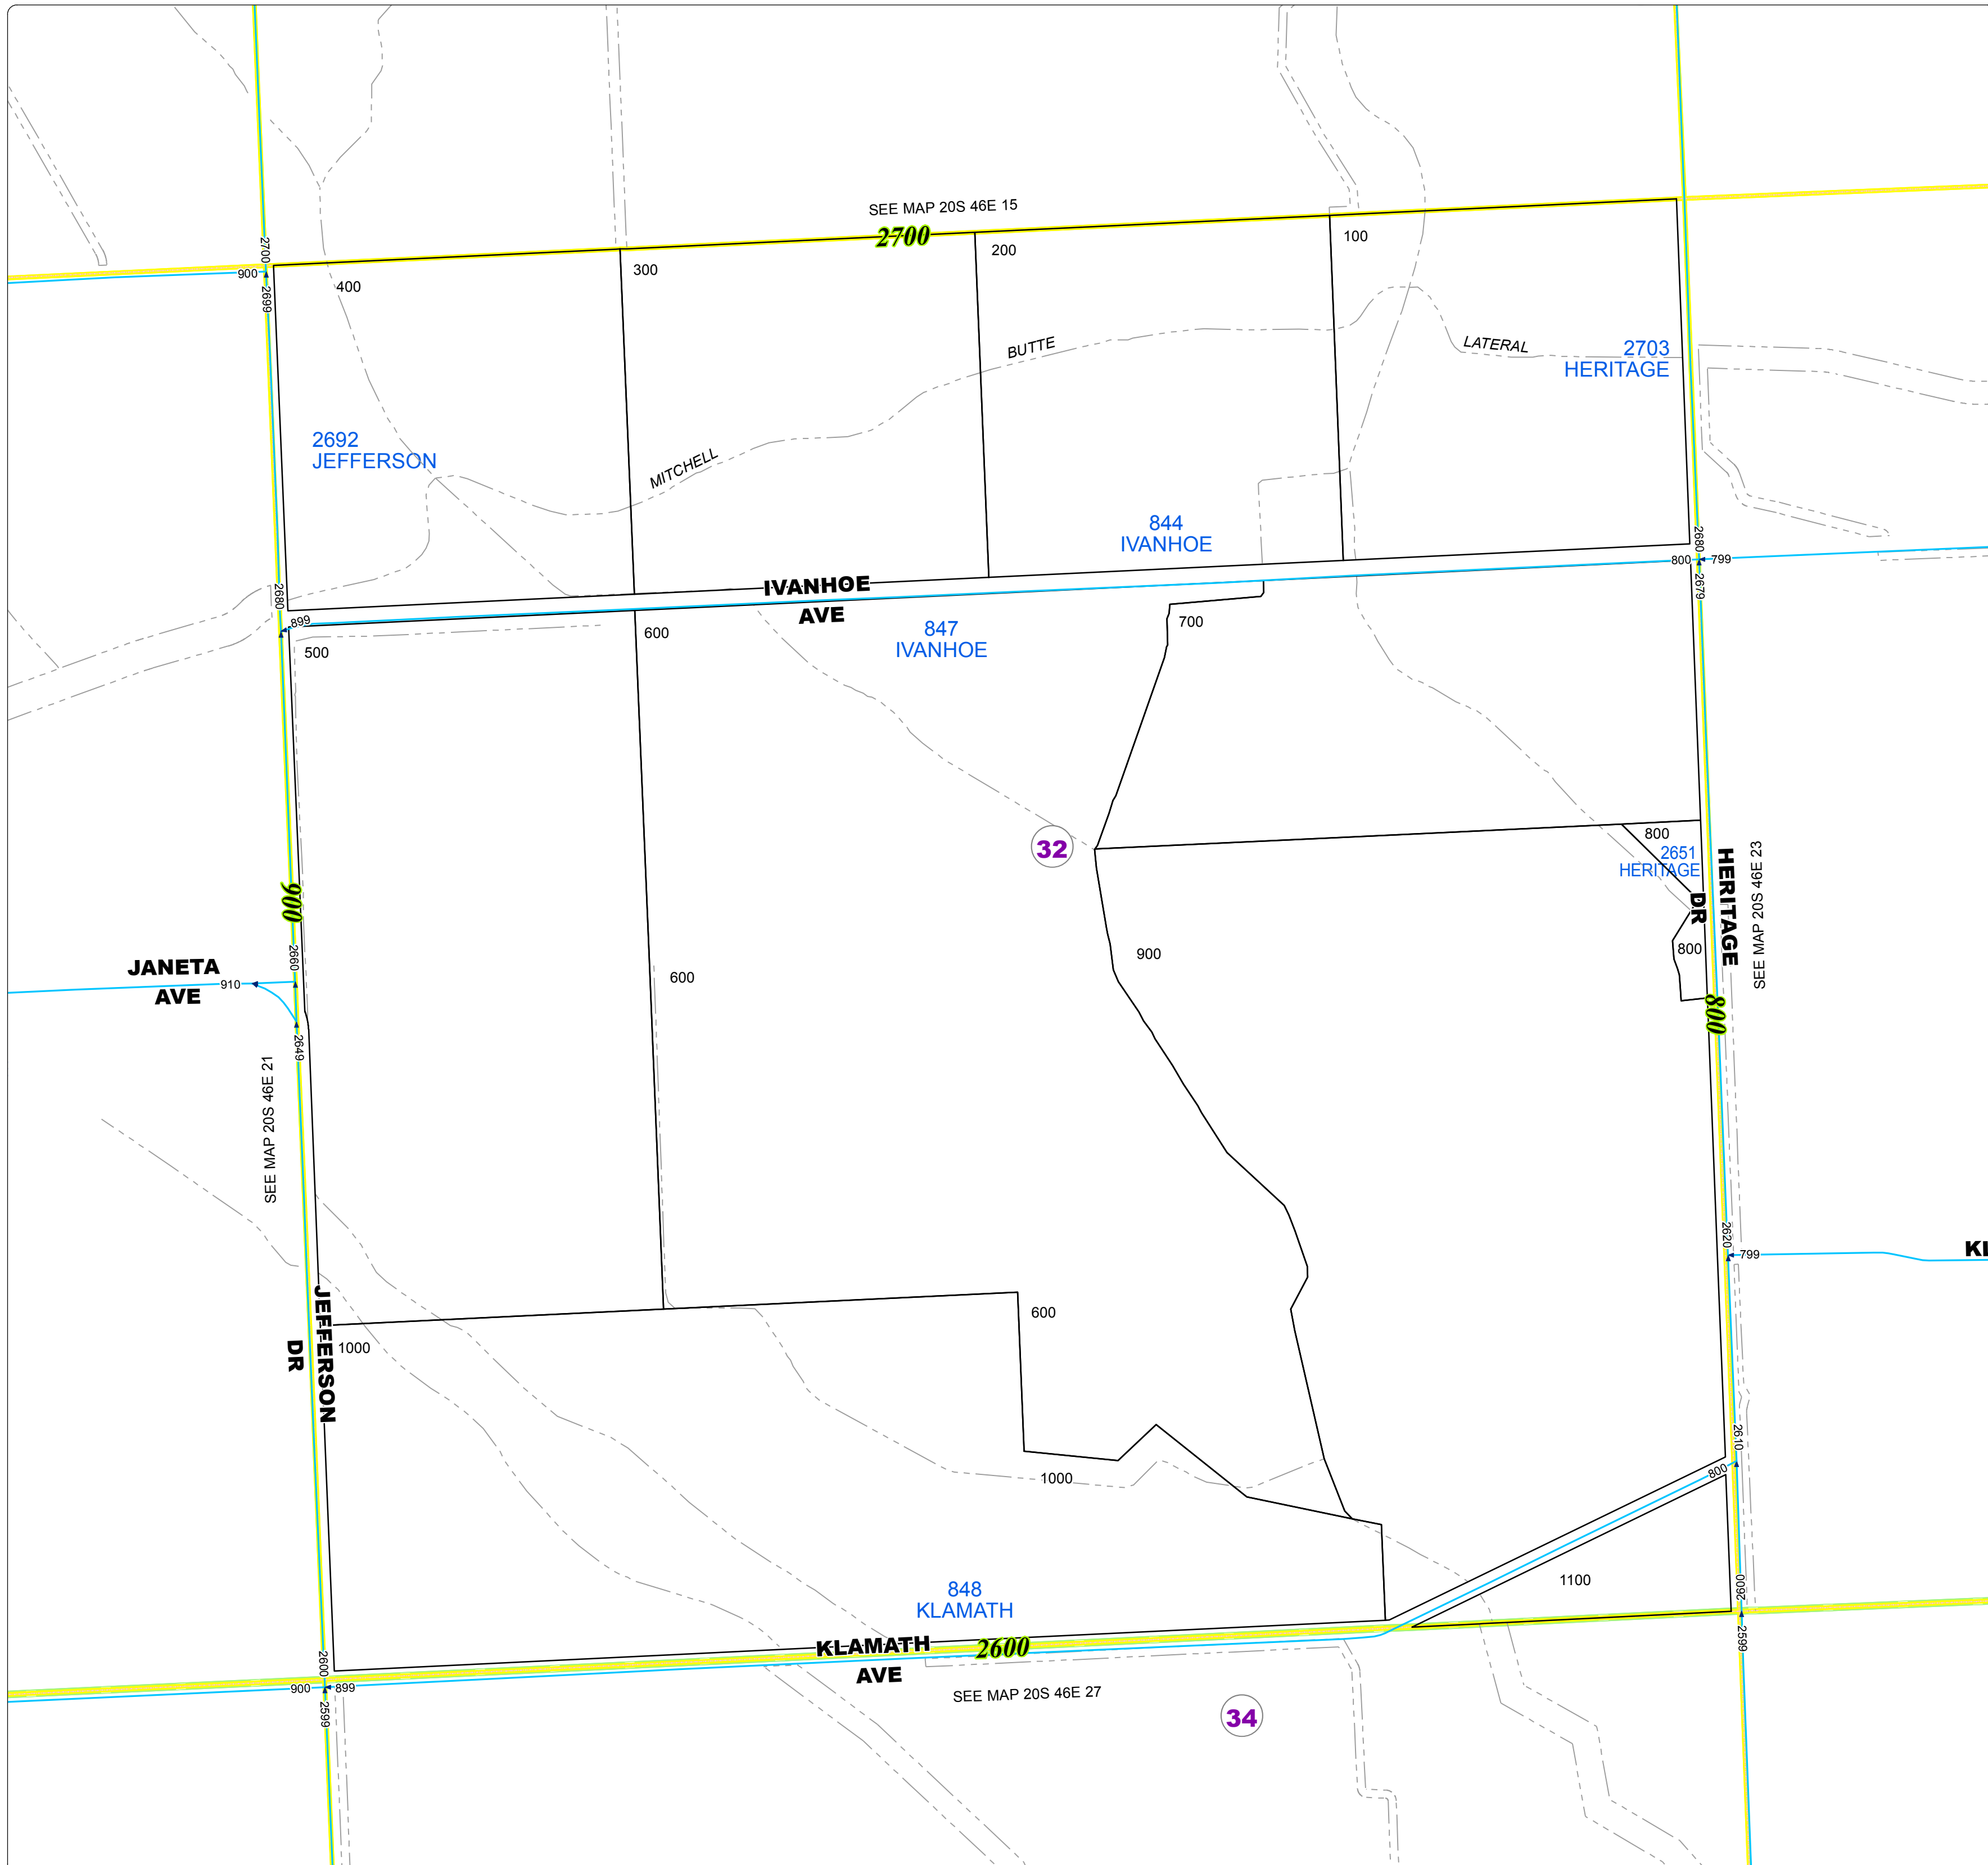

# Malheur County Address Map

- Legend**
- MapNumberBoundary
  - TAX CODE AREA
  - 32 - West and South of Nyssa
  - 34 - Adrian-Rural

**DISCLAIMER**  
This information is not intended for use as an address locator and it should be noted that not all county address will be found. Parcels containing multiple addresses may only display a single address as recorded in the Assessor's database. This public information should be accepted and used by the recipient with the understanding that the data received from multiple sources was developed and collected for assessment purpose only.

## 20S46E22