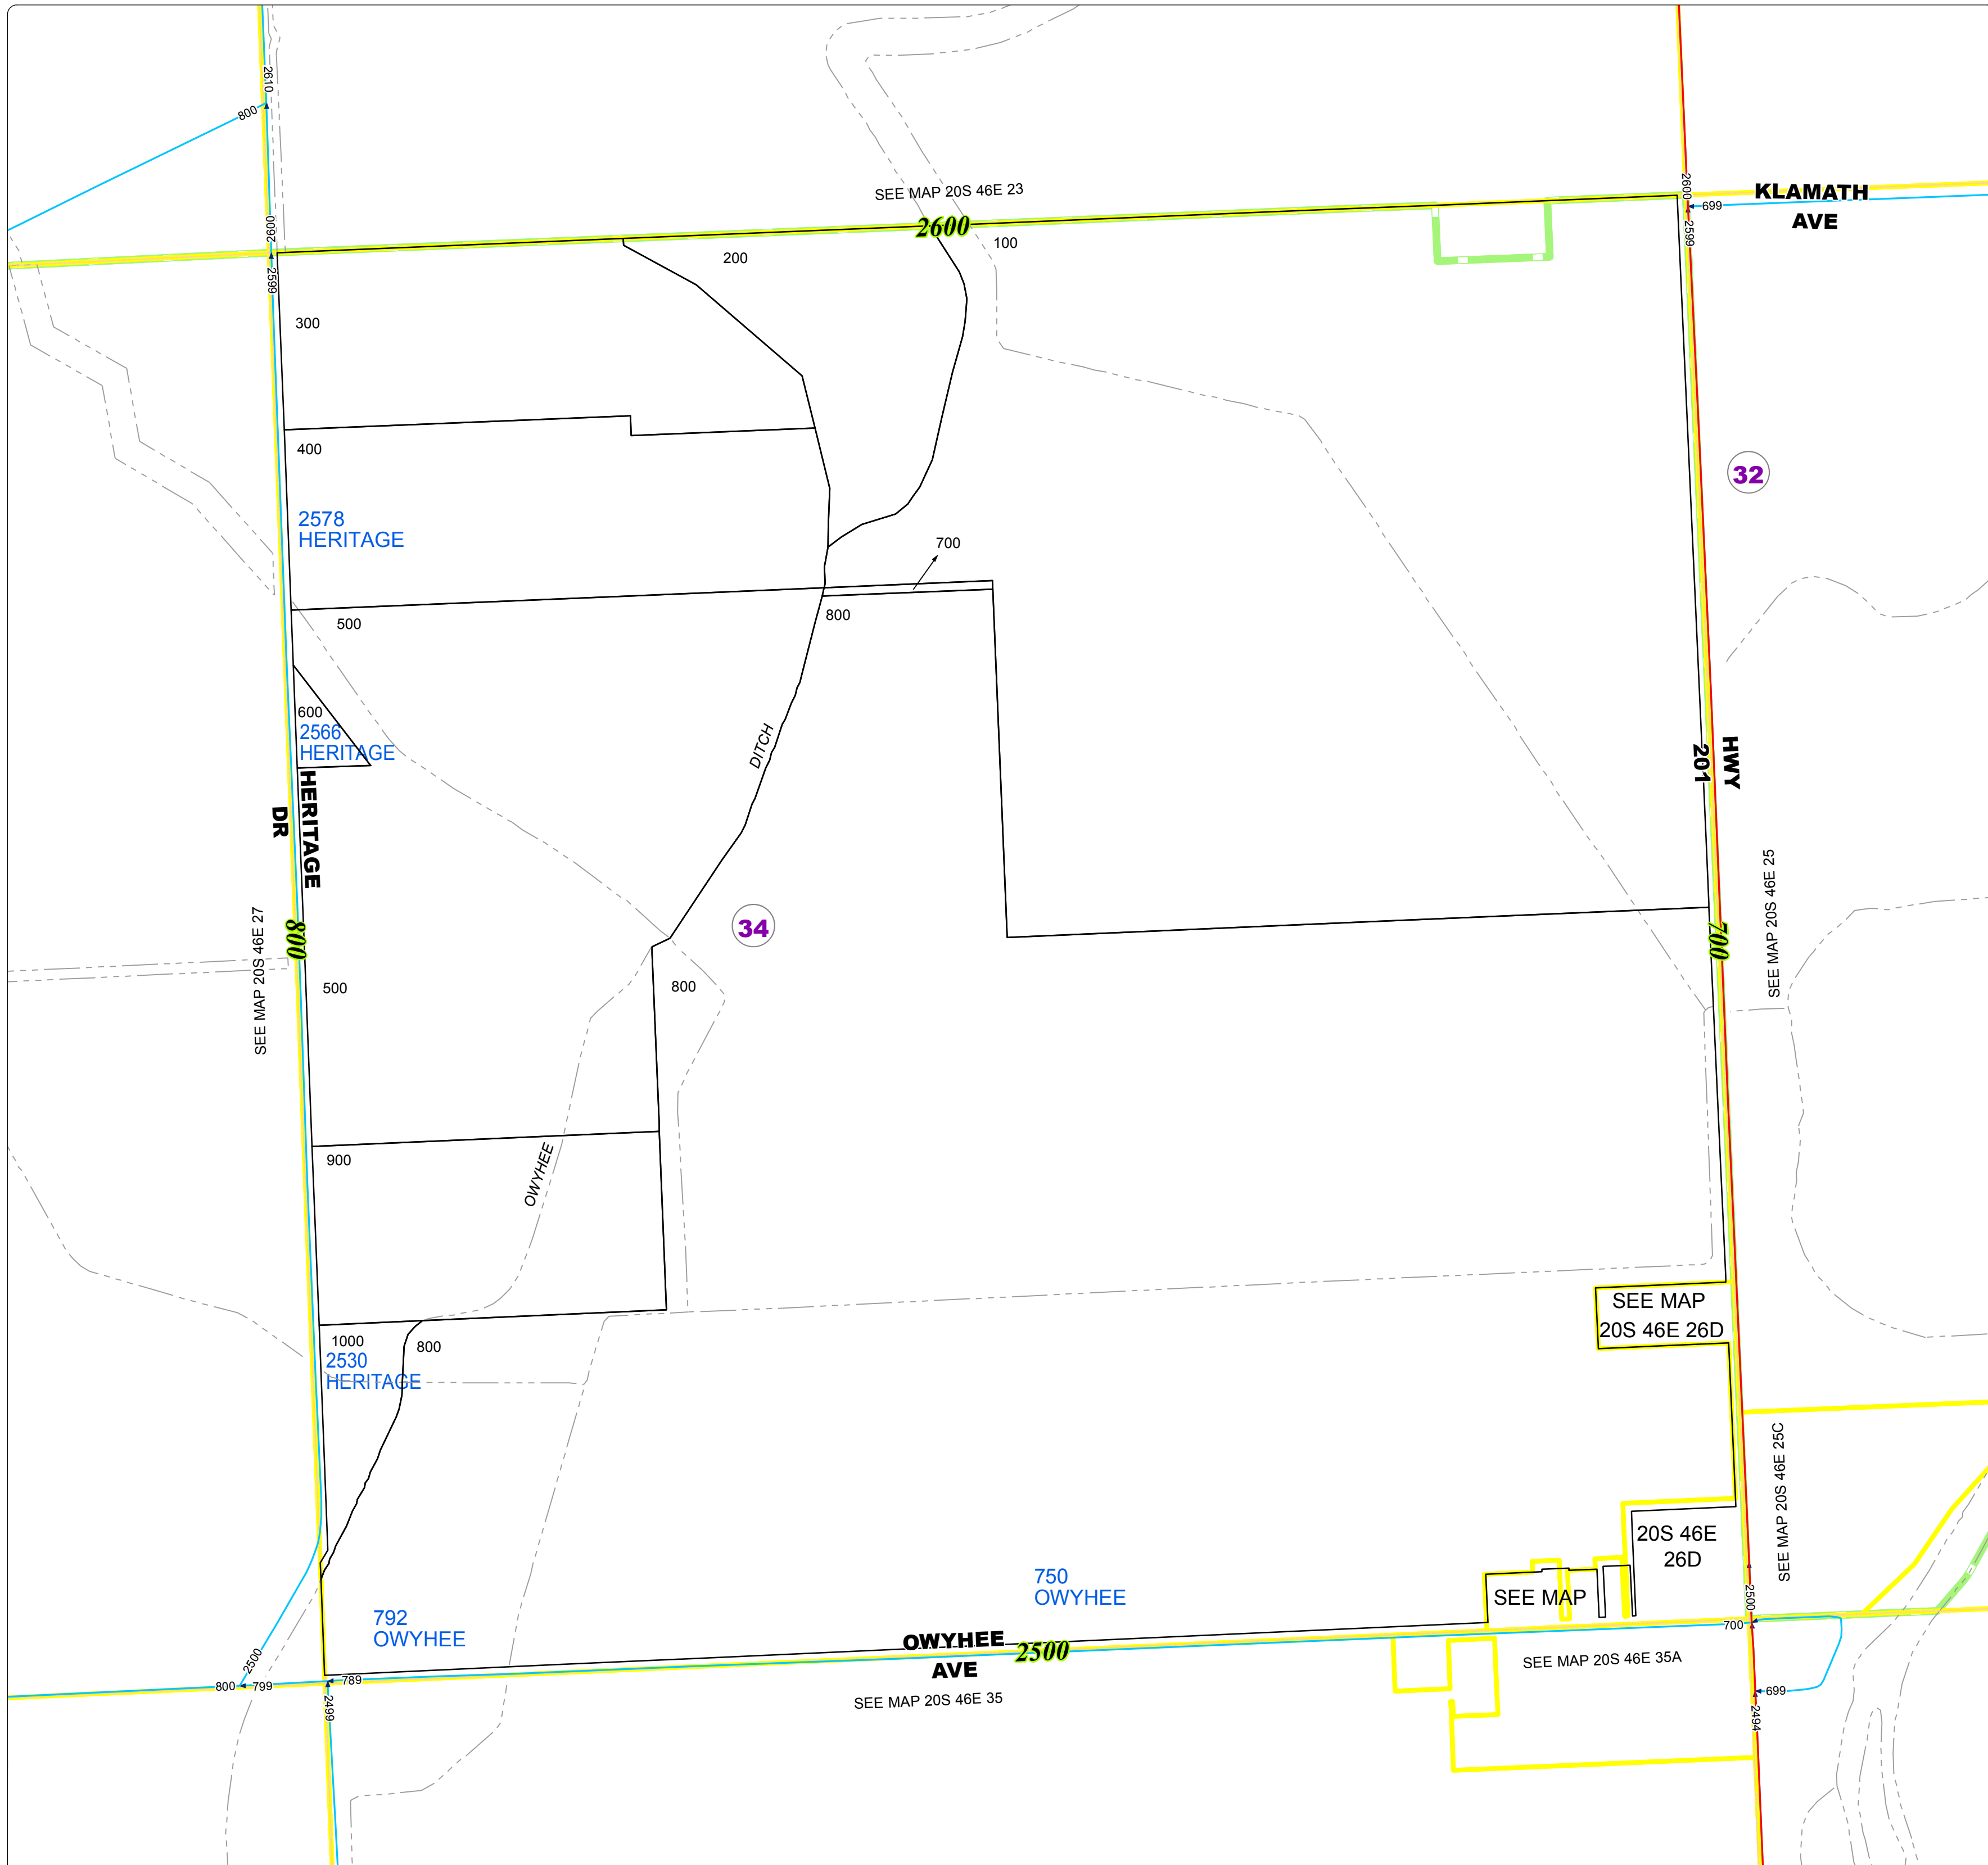

# Malheur County Address Map

- Legend**
- MapNumberBoundary
  - TAX CODE AREA**
  - 32 - West and South of Nyssa
  - 34 - Adrian-Rural

**DISCLAIMER**  
 This information is not intended for use as an address locator and it should be noted that not all county address will be found. Parcels containing multiple addresses may only display a single address as recorded in the Assessor's database. This public information should be accepted and used by the recipient with the understanding that the data received from multiple sources was developed and collected for **assessment purpose only**.

GL2016

20S46E26