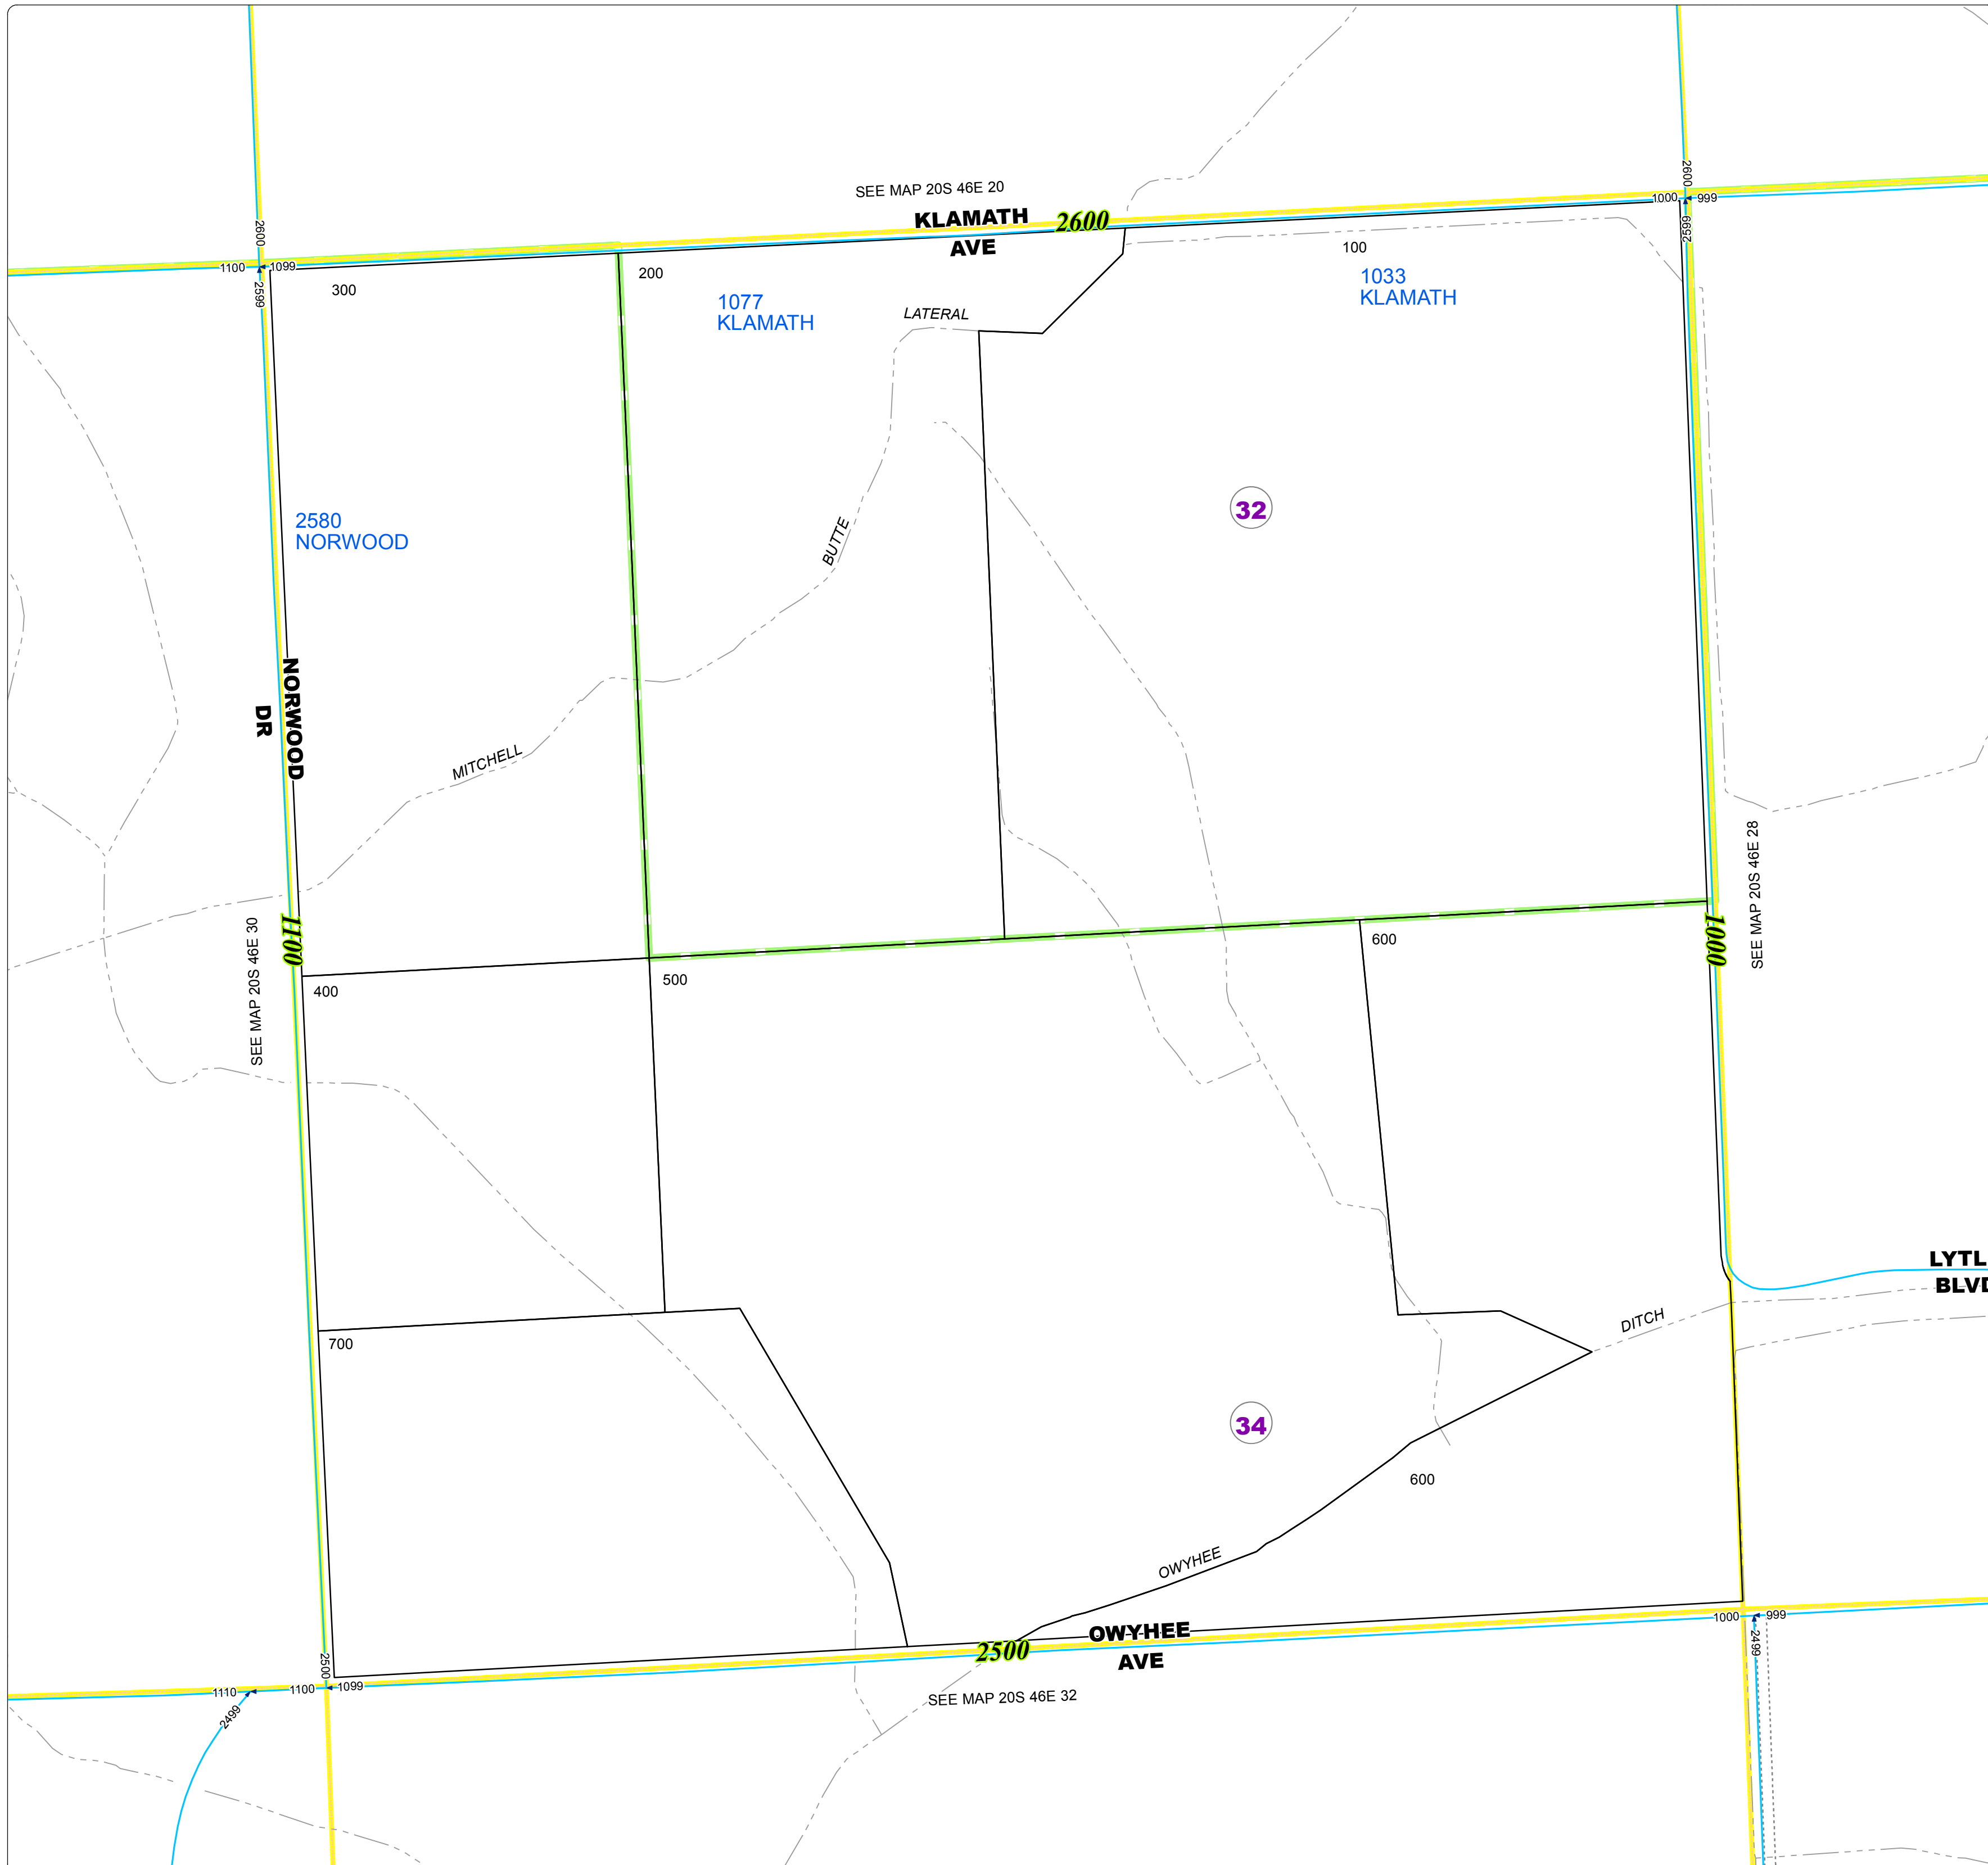

Malheur County Address Map

- Legend**
- MapNumberBoundary
 - TAX CODE AREA**
 - 32 - West and South of Nyssa
 - 34 - Adrian-Rural

DISCLAIMER
 This information is not intended for use as an address locator and it should be noted that not all county address will be found. Parcels containing multiple addresses may only display a single address as recorded in the Assessor's database. This public information should be accepted and used by the recipient with the understanding that the data received from multiple sources was developed and collected for **assessment purpose only**.