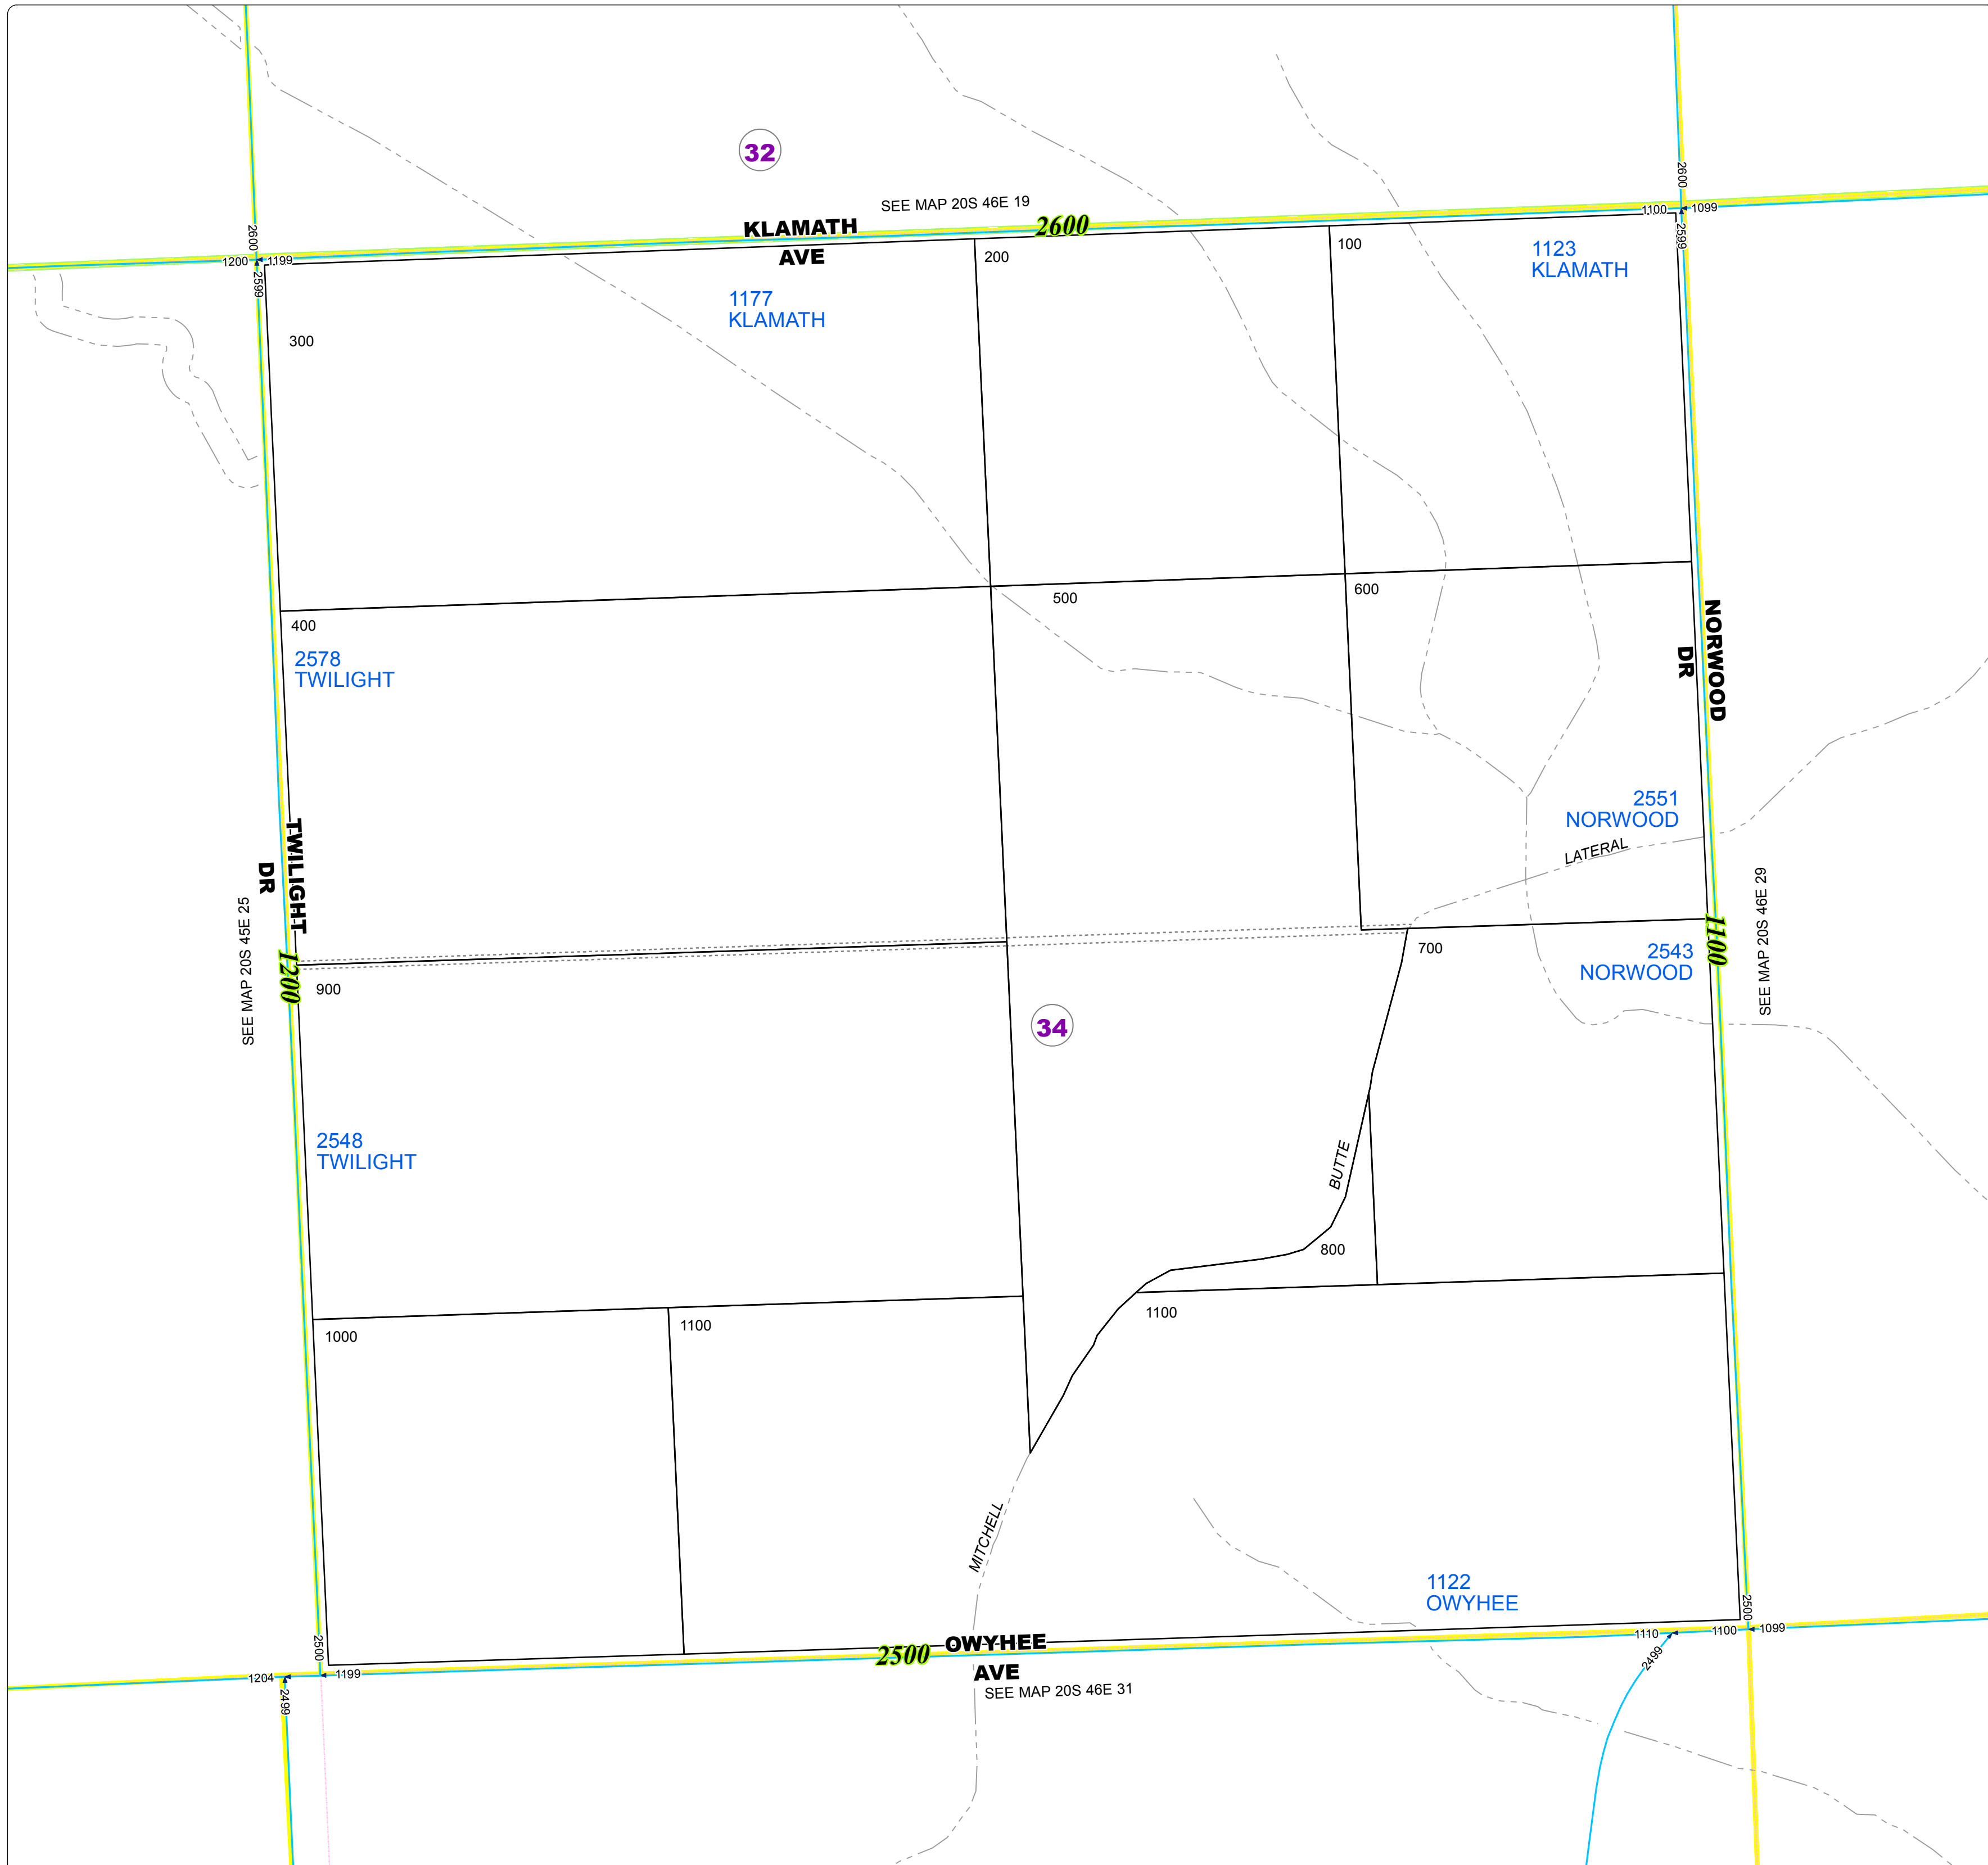

Malheur County Address Map

- Legend**
- MapNumberBoundary
 - TAX CODE AREA**
 - 32 - West and South of Nyssa
 - 34 - Adrian-Rural

DISCLAIMER
 This information is not intended for use as an address locator and it should be noted that not all county address will be found. Parcels containing multiple addresses may only display a single address as recorded in the Assessor's database. This public information should be accepted and used by the recipient with the understanding that the data received from multiple sources was developed and collected for assessment purpose only.