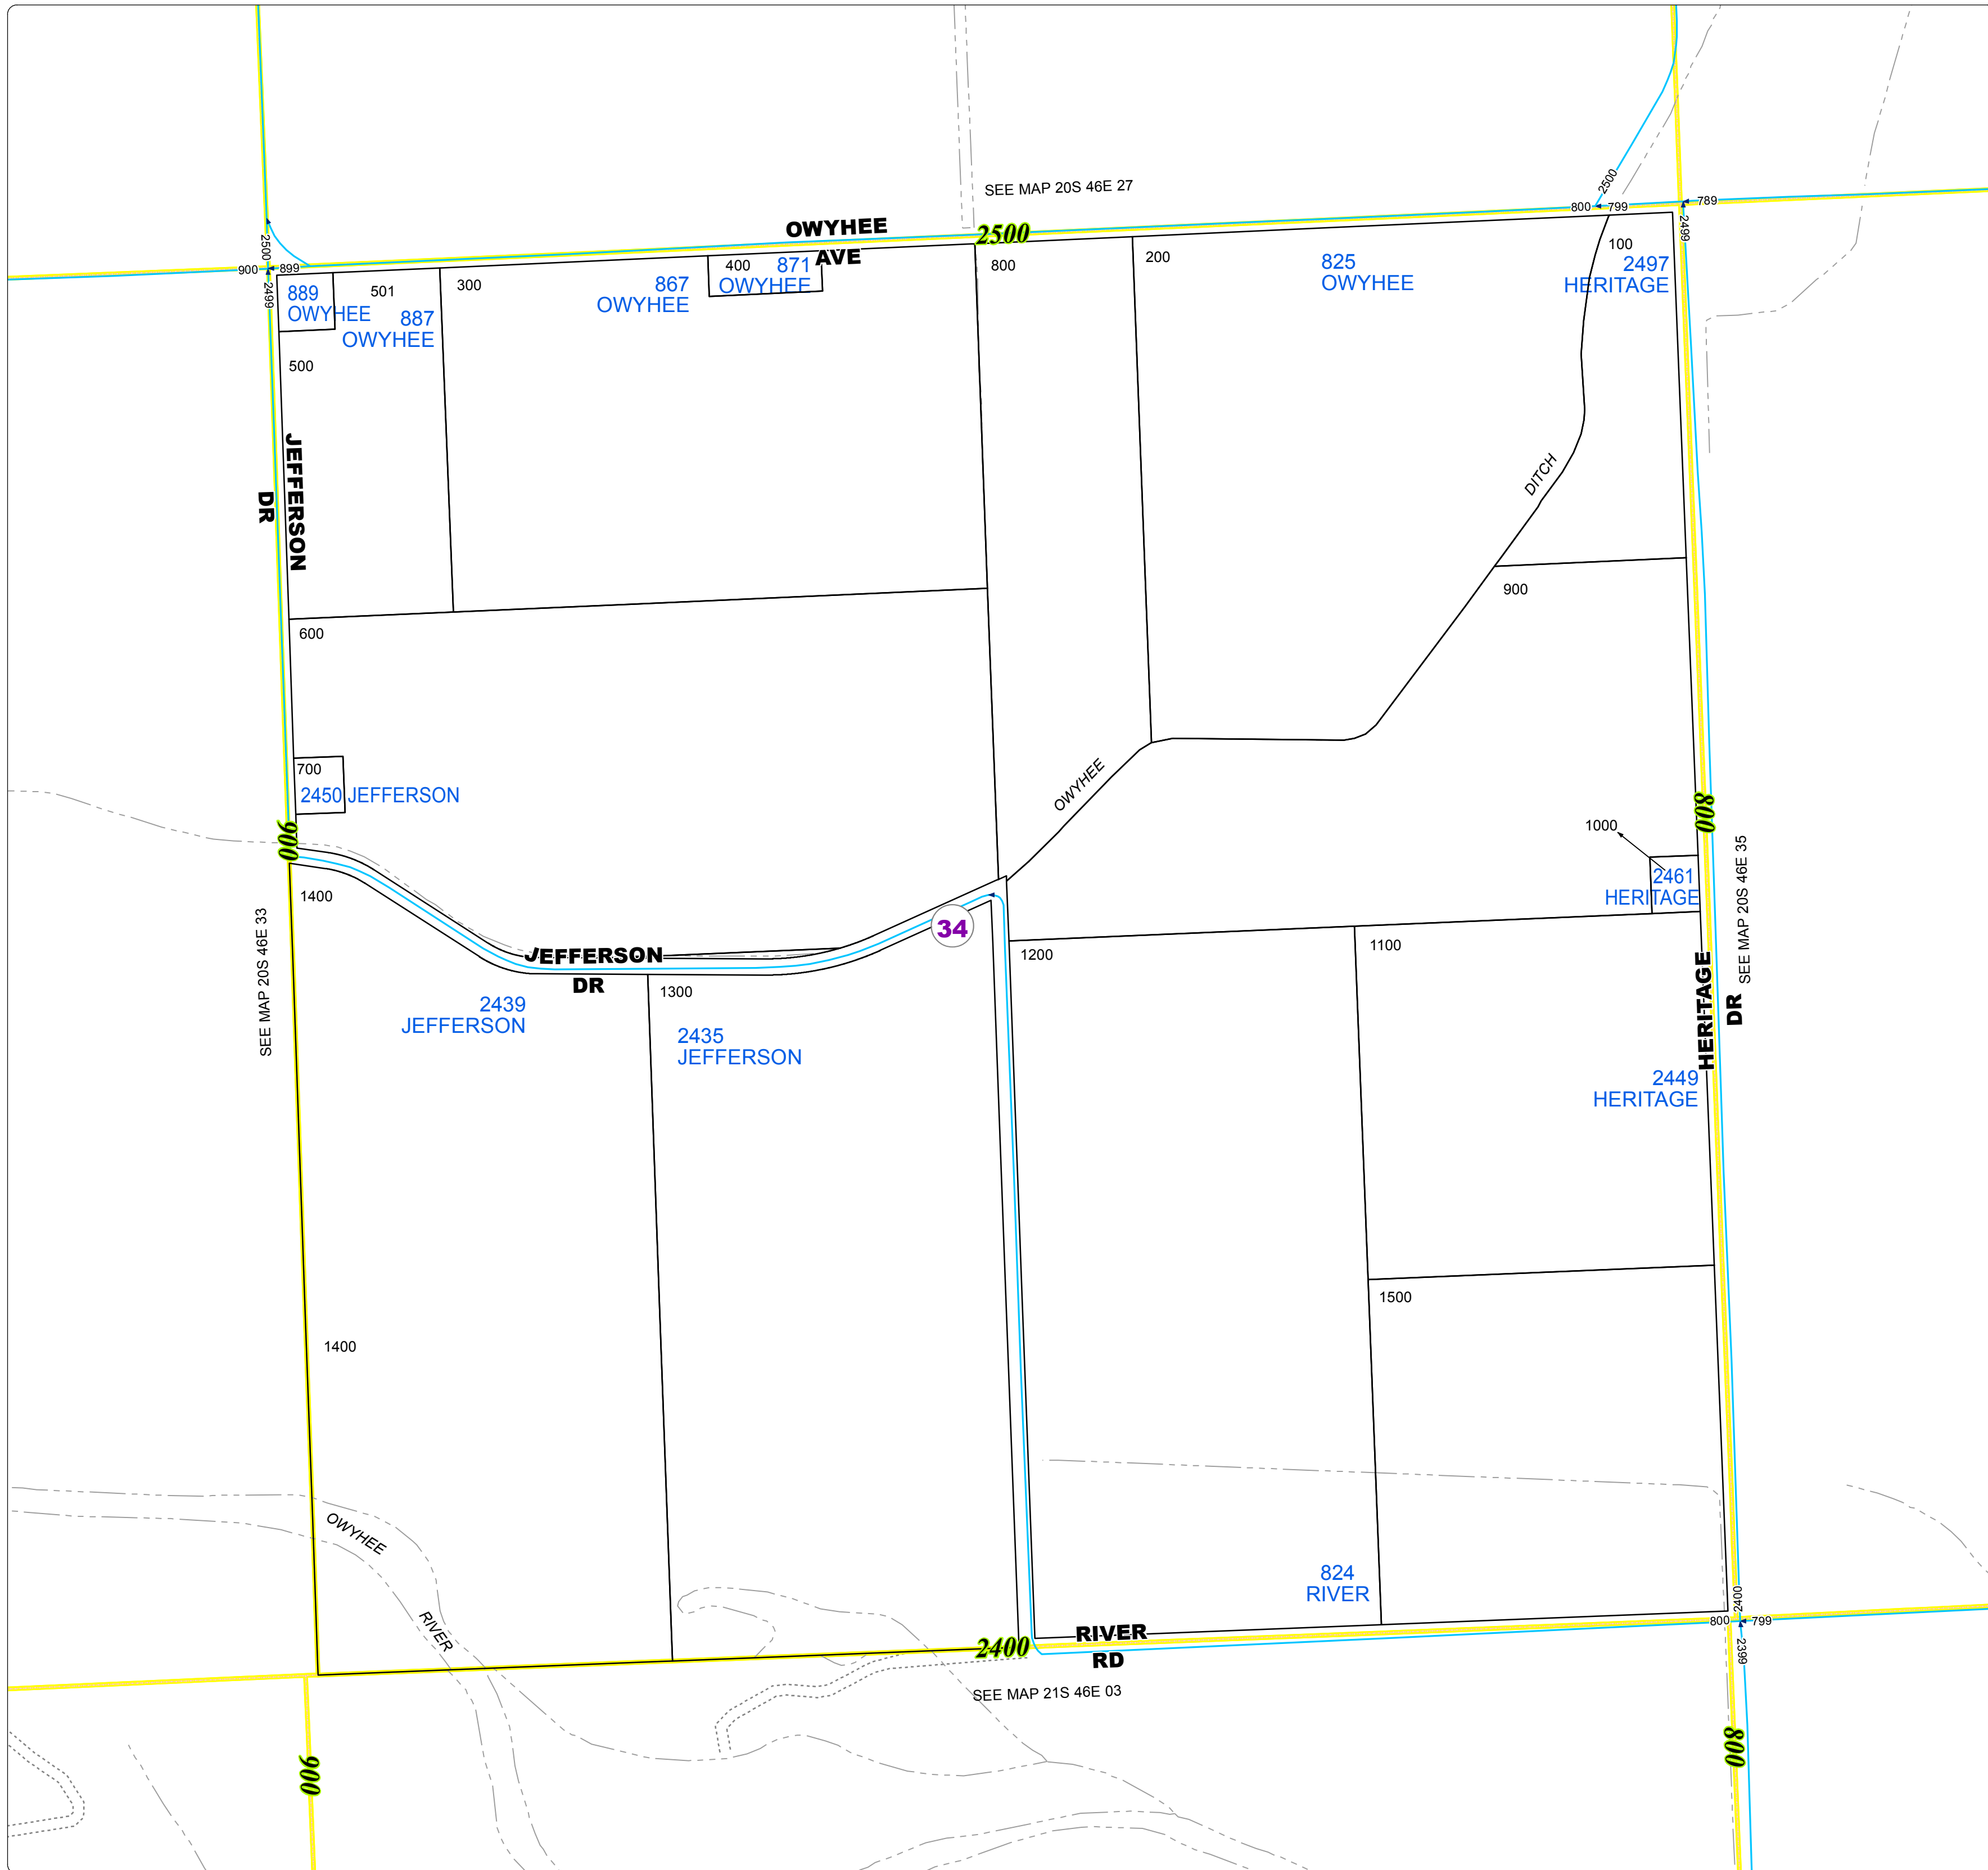

# Malheur County Address Map

- Legend**
- MapNumberBoundary
  - TAX CODE**
  - 34 - Adrian-Rural

**DISCLAIMER**  
 This information is not intended for use as an address locator and it should be noted that not all county address will be found. Parcels containing multiple addresses may only display a single address as recorded in the Assessor's database. This public information should be accepted and used by the recipient with the understanding that the data received from multiple sources was developed and collected for assessment purpose only.

GL2016

20S46E34