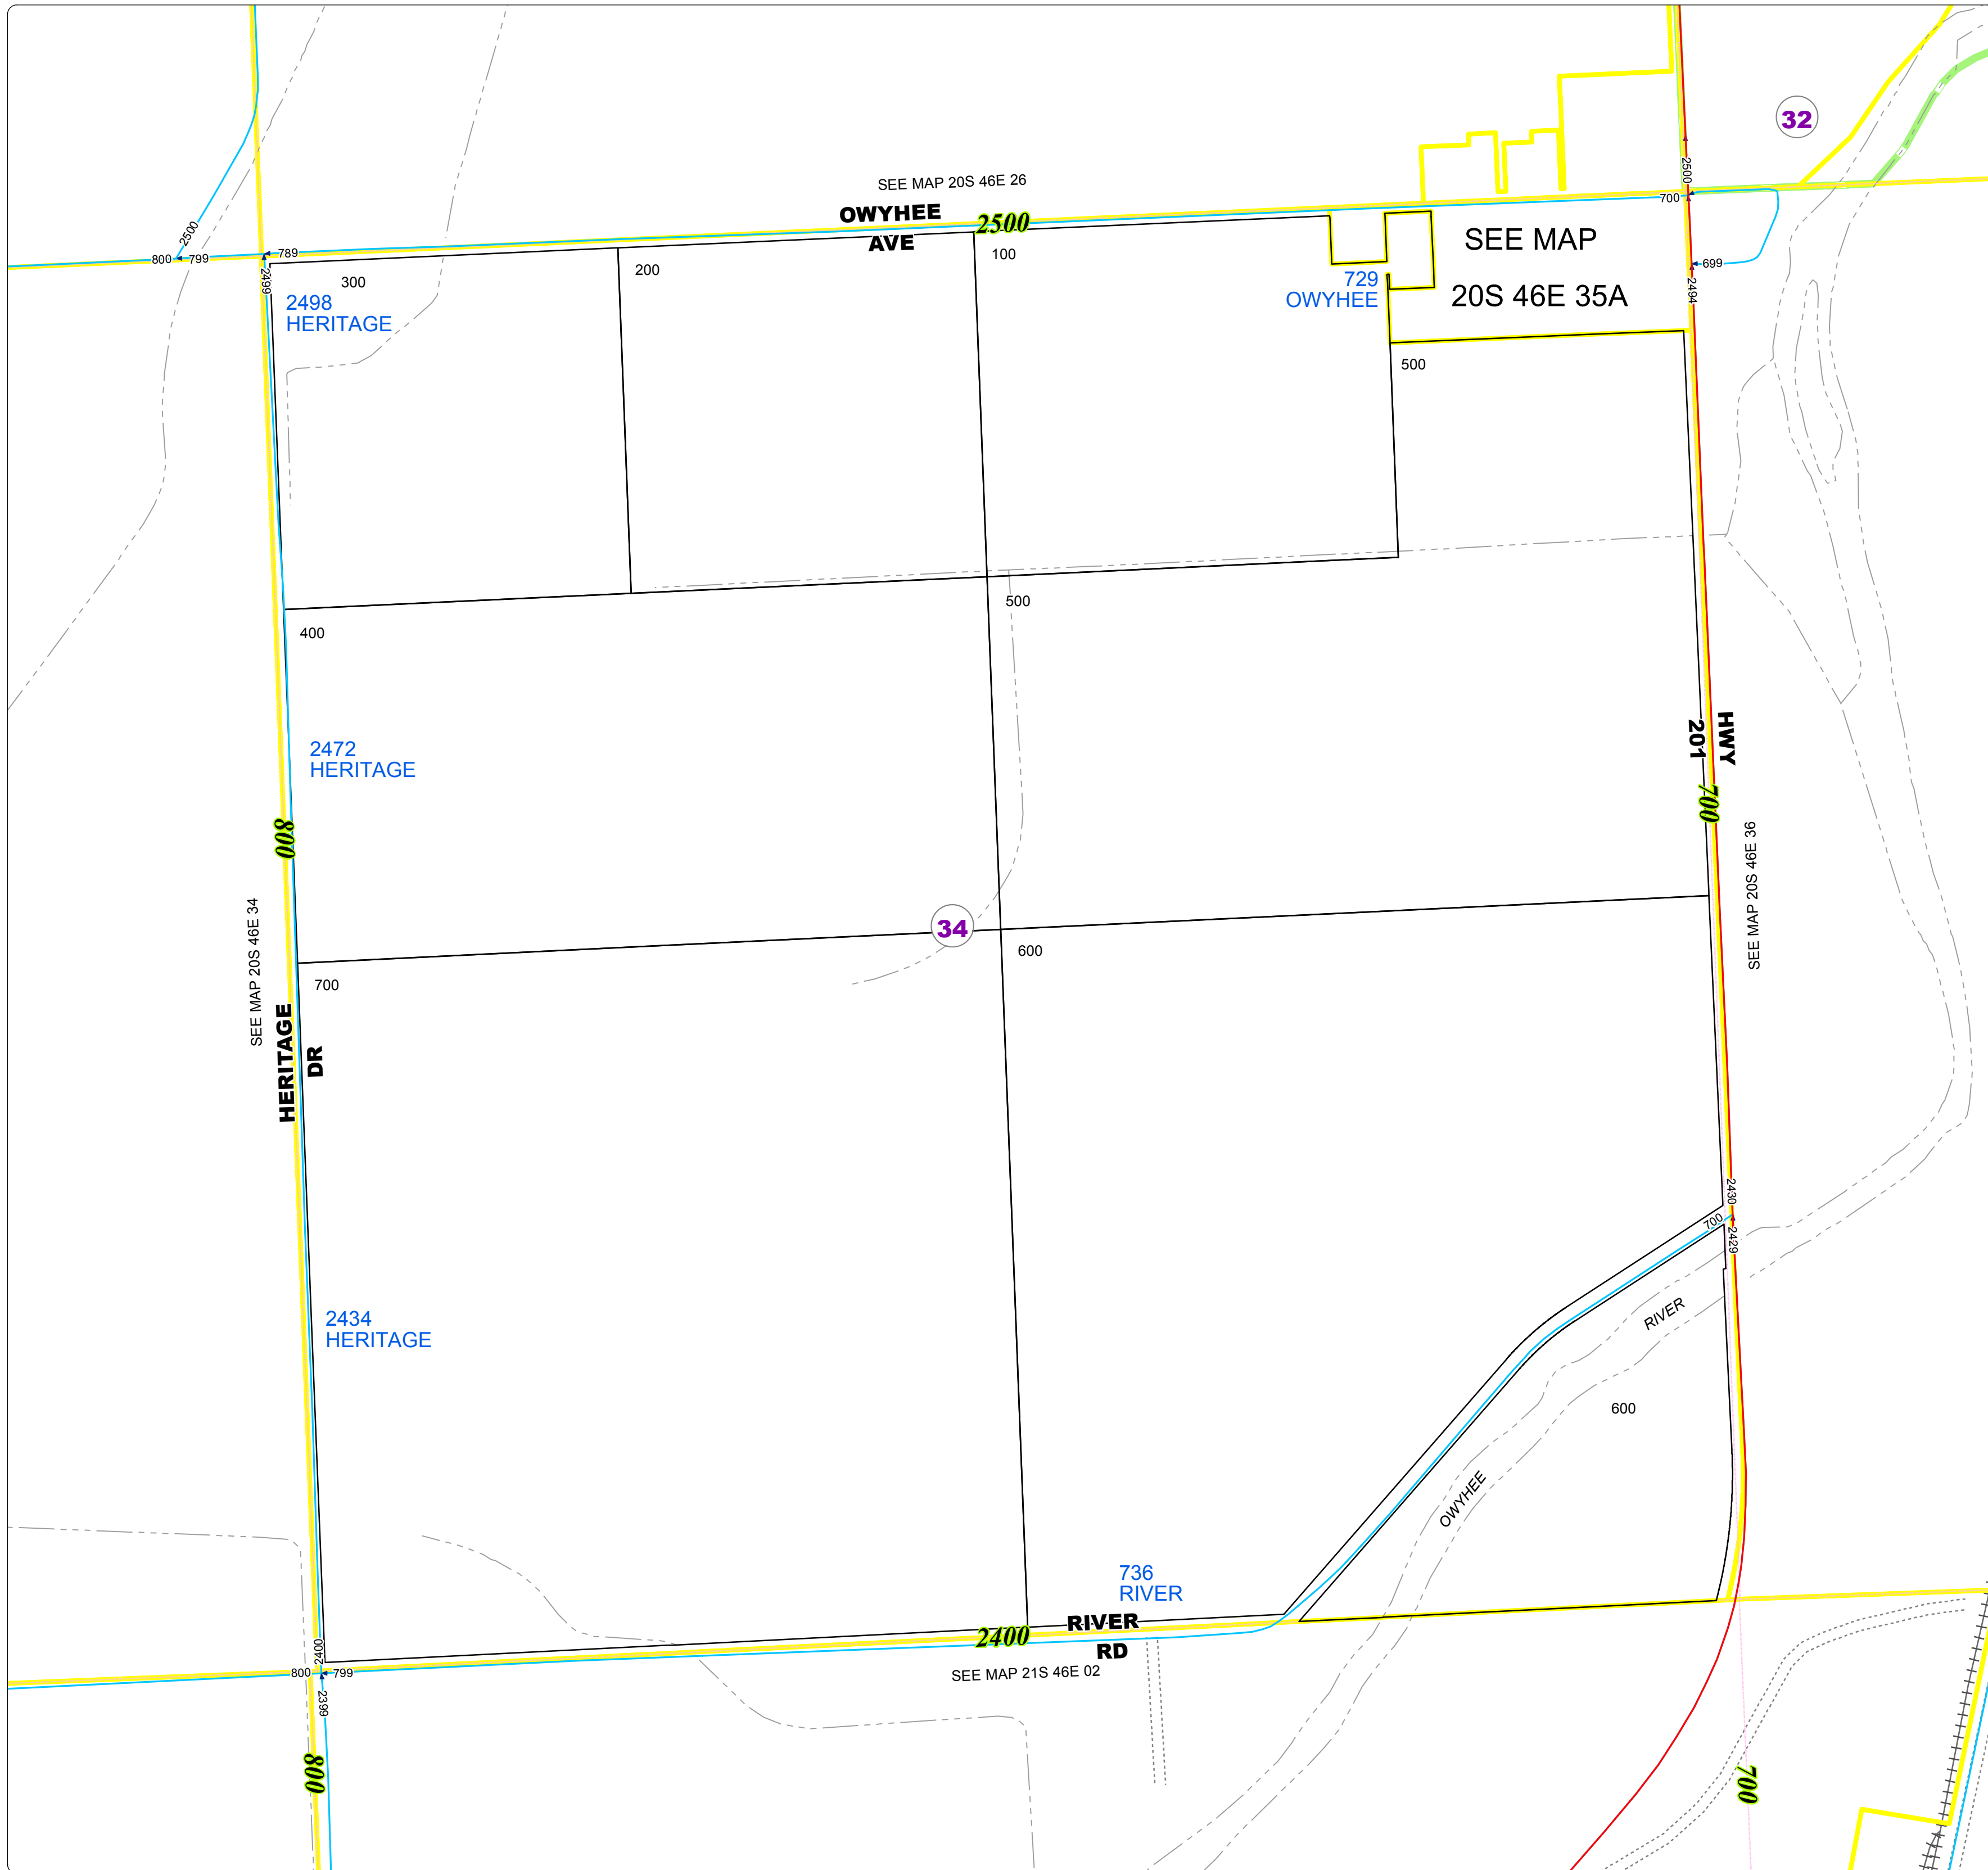

Malheur County  
Address Map

- Legend**
- MapNumberBoundary
  - TAX CODE**
  - 32 - West and South of Nyssa
  - 34 - Adrian-Rural

**DISCLAIMER**  
This information is not intended for use as an address locator and it should be noted that not all county address will be found. Parcels containing multiple addresses may only display a single address as recorded in the Assessor's database. This public information should be accepted and used by the recipient with the understanding that the data received from multiple sources was developed and collected for assessment purpose only.