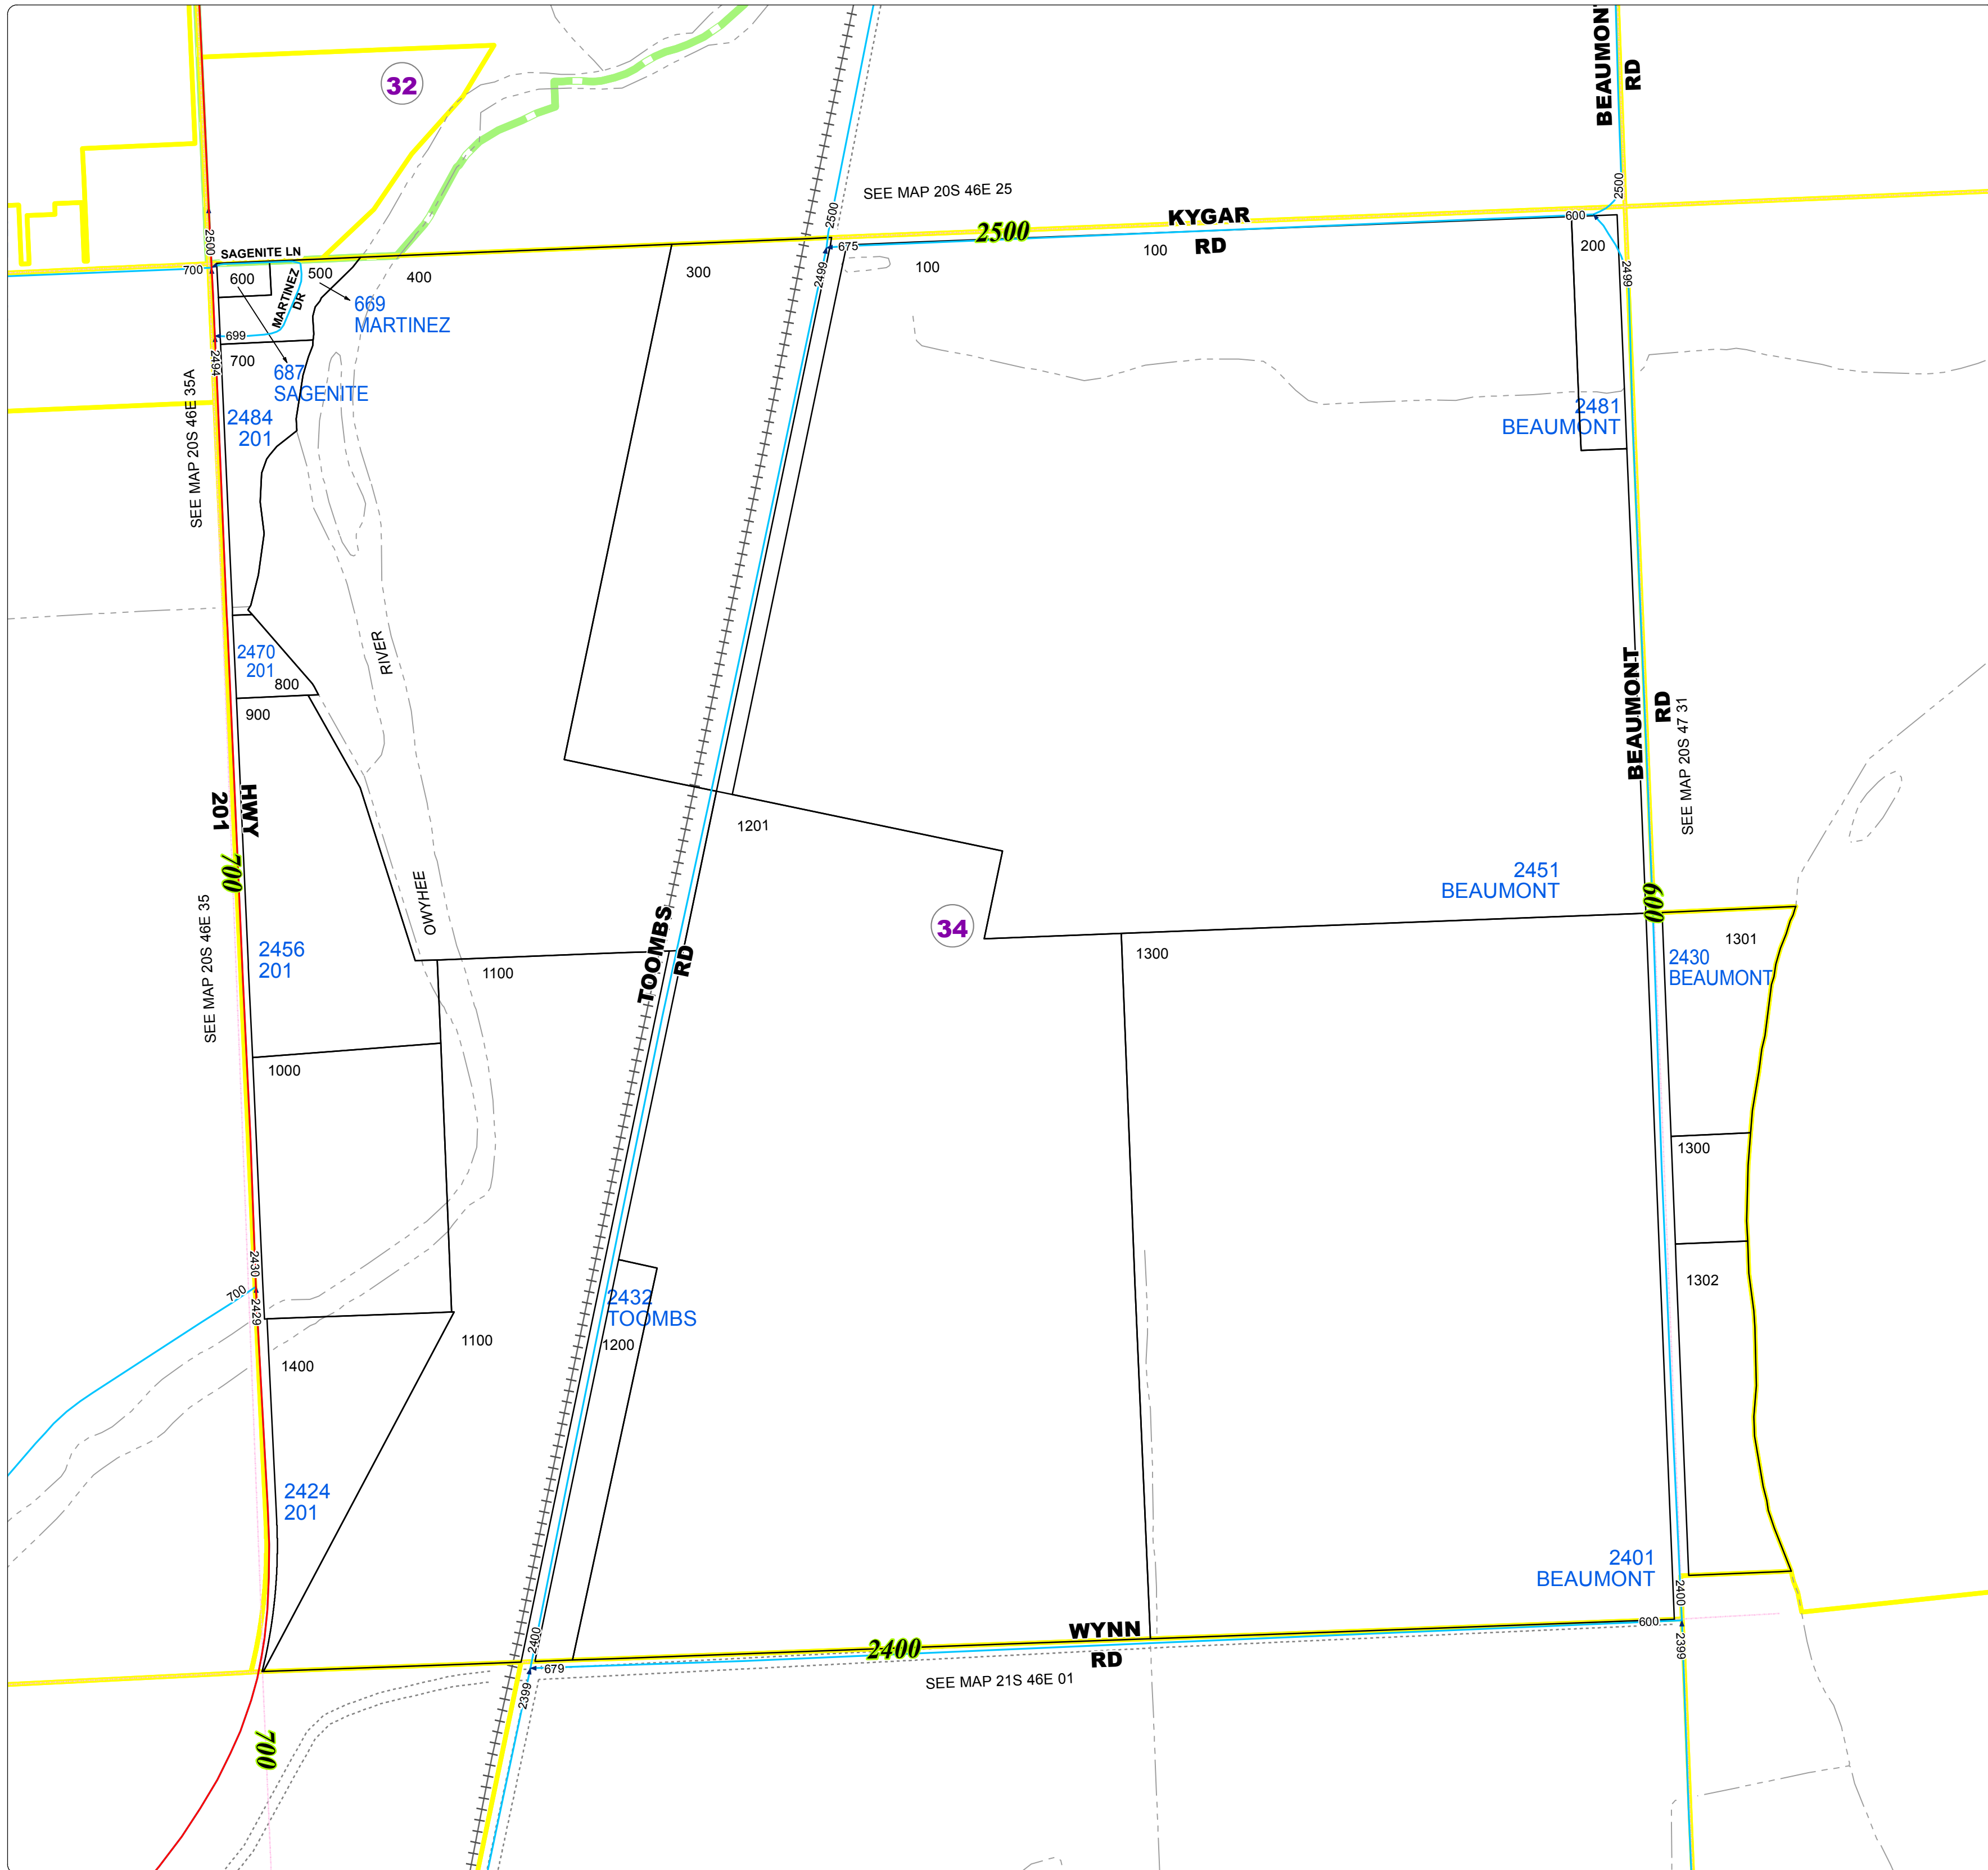

# Malheur County Address Map

- Legend**
- MapNumberBoundary
  - TAX CODE AREA**
  - 32 - West and South of Nyssa
  - 34 - Adrian-Rural

**DISCLAIMER**  
 This information is not intended for use as an address locator and it should be noted that not all county address will be found. Parcels containing multiple addresses may only display a single address as recorded in the Assessor's database. This public information should be accepted and used by the recipient with the understanding that the data received from multiple sources was developed and collected for assessment purpose only.