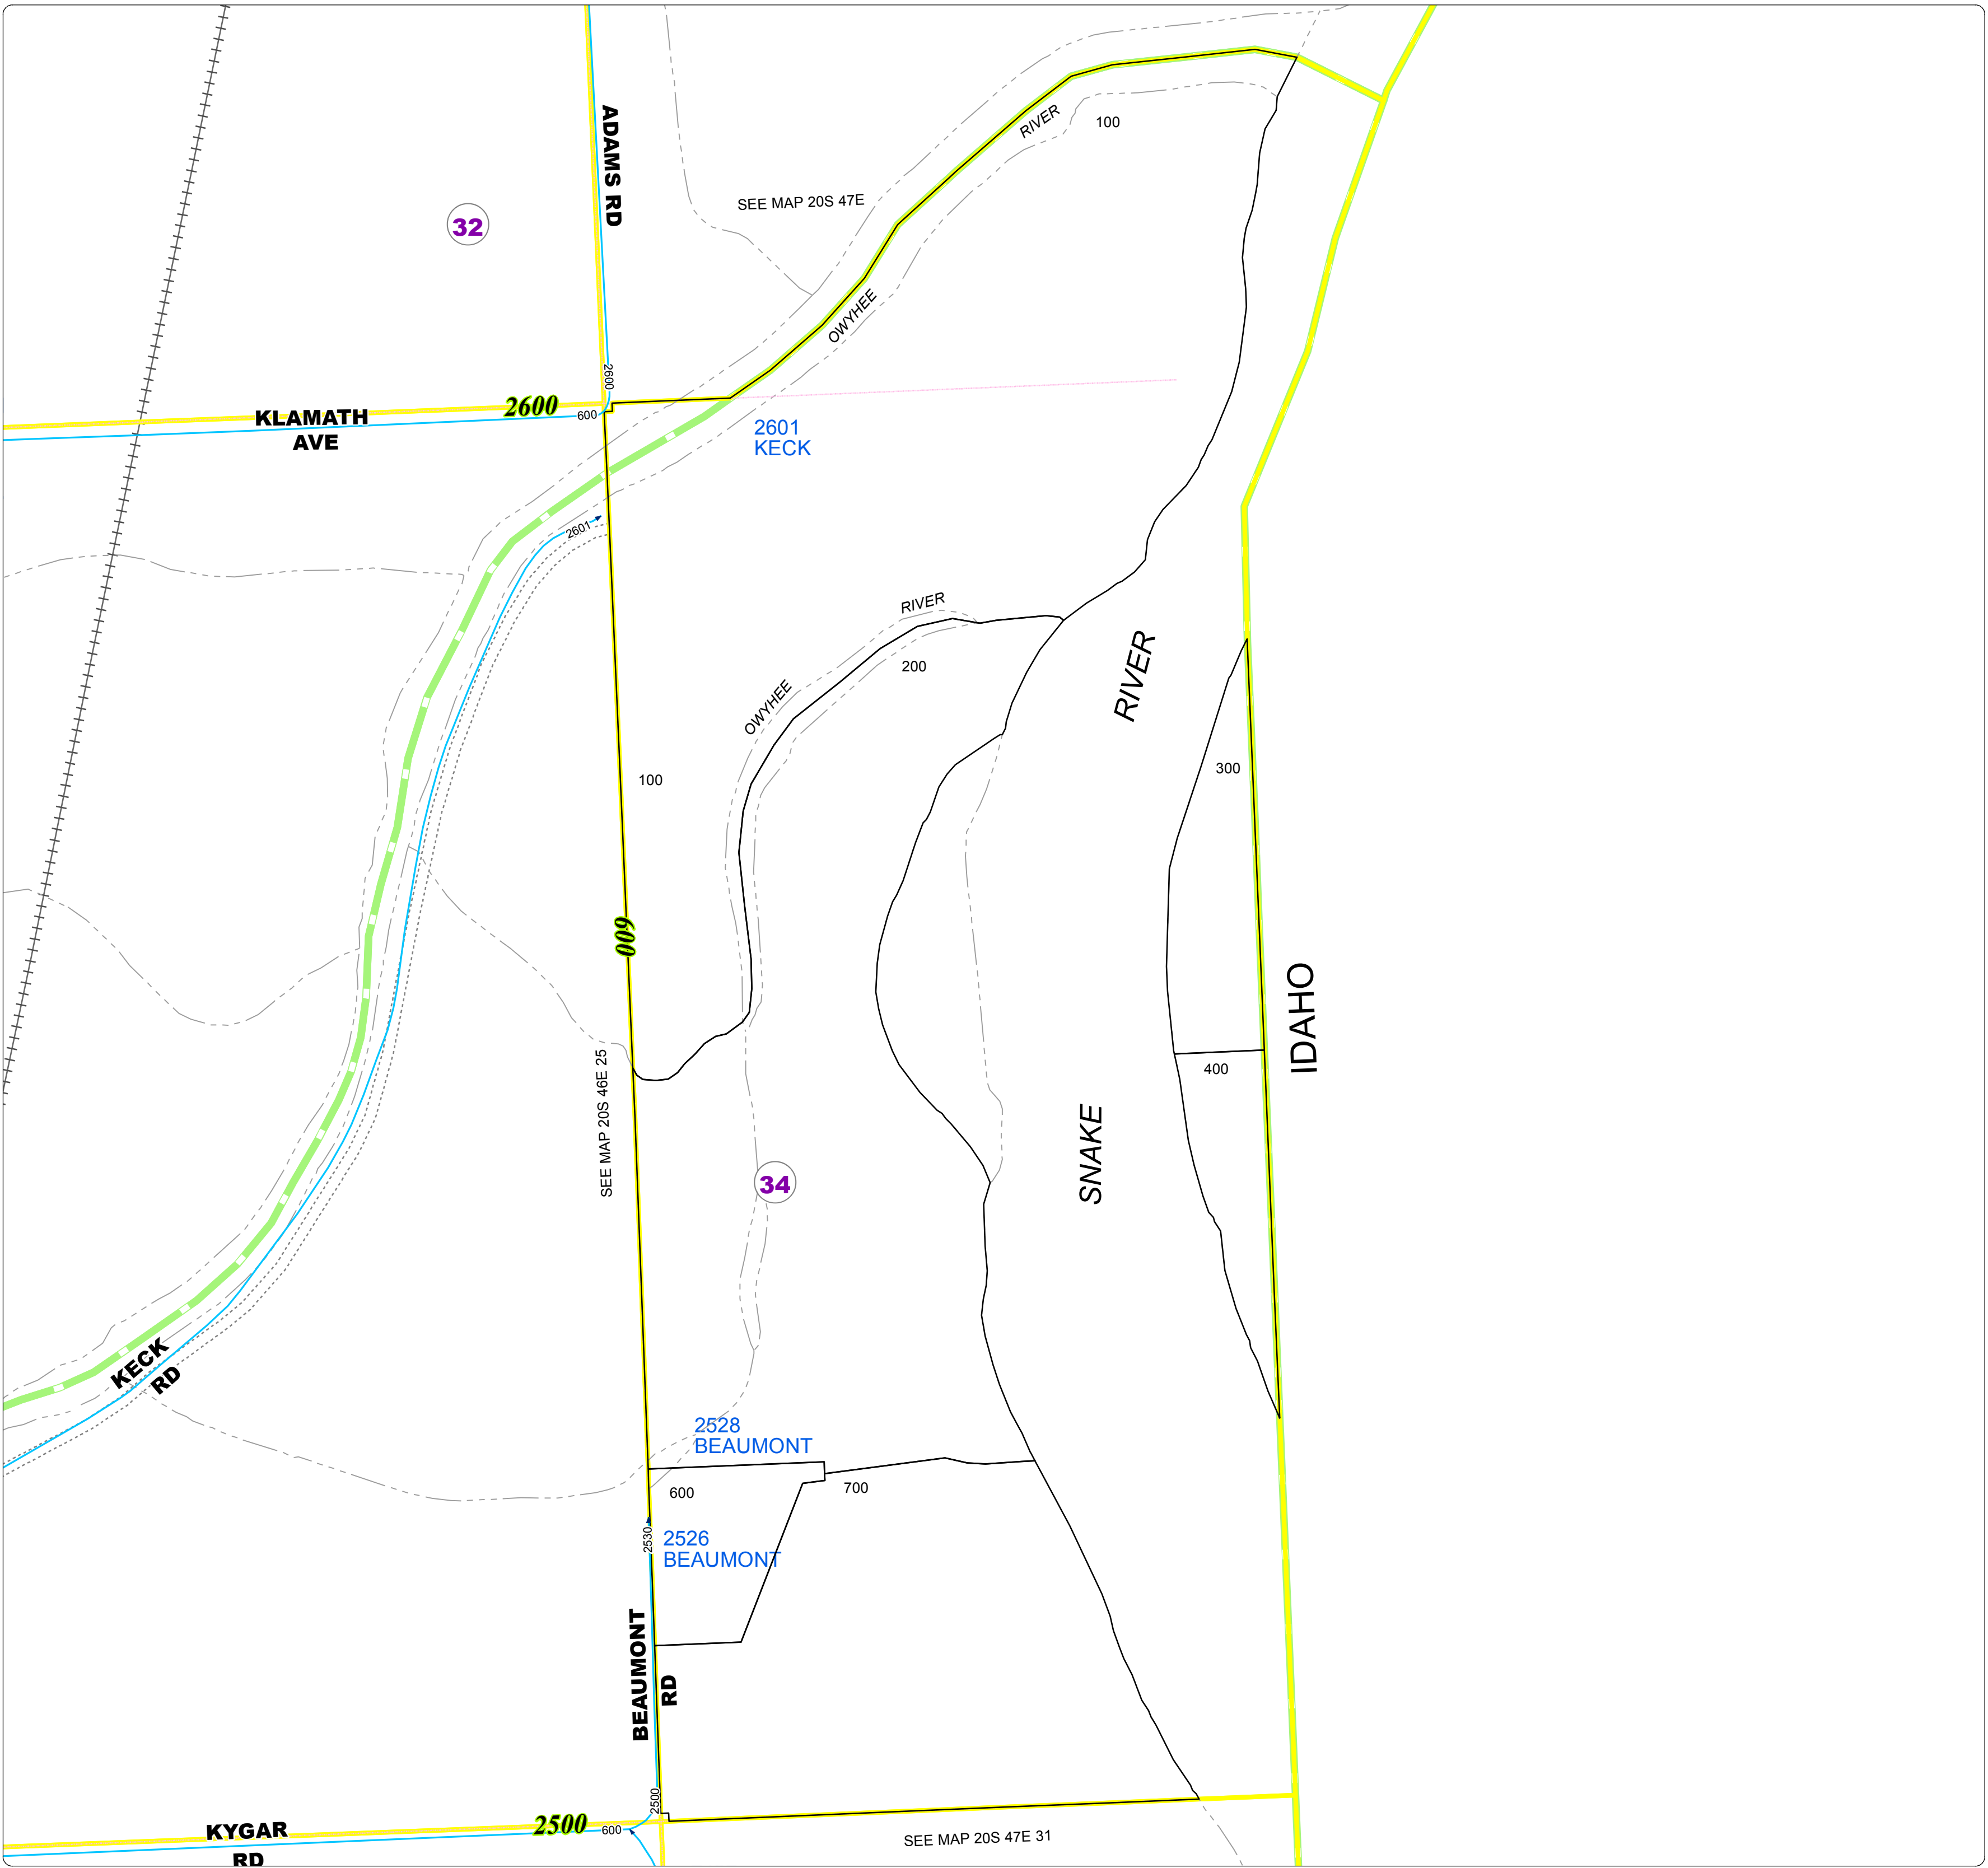

# Malheur County Address Map

- Legend**
- MapNumberBoundary
  - TAX CODE AREA**
  - 32 - West and South of Nyssa
  - 34 - Adrian-Rural

**DISCLAIMER**  
 This information is not intended for use as an address locator and it should be noted that not all county address will be found. Parcels containing multiple addresses may only display a single address as recorded in the Assessor's database. This public information should be accepted and used by the recipient with the understanding that the data received from multiple sources was developed and collected for **assessment purpose only**.