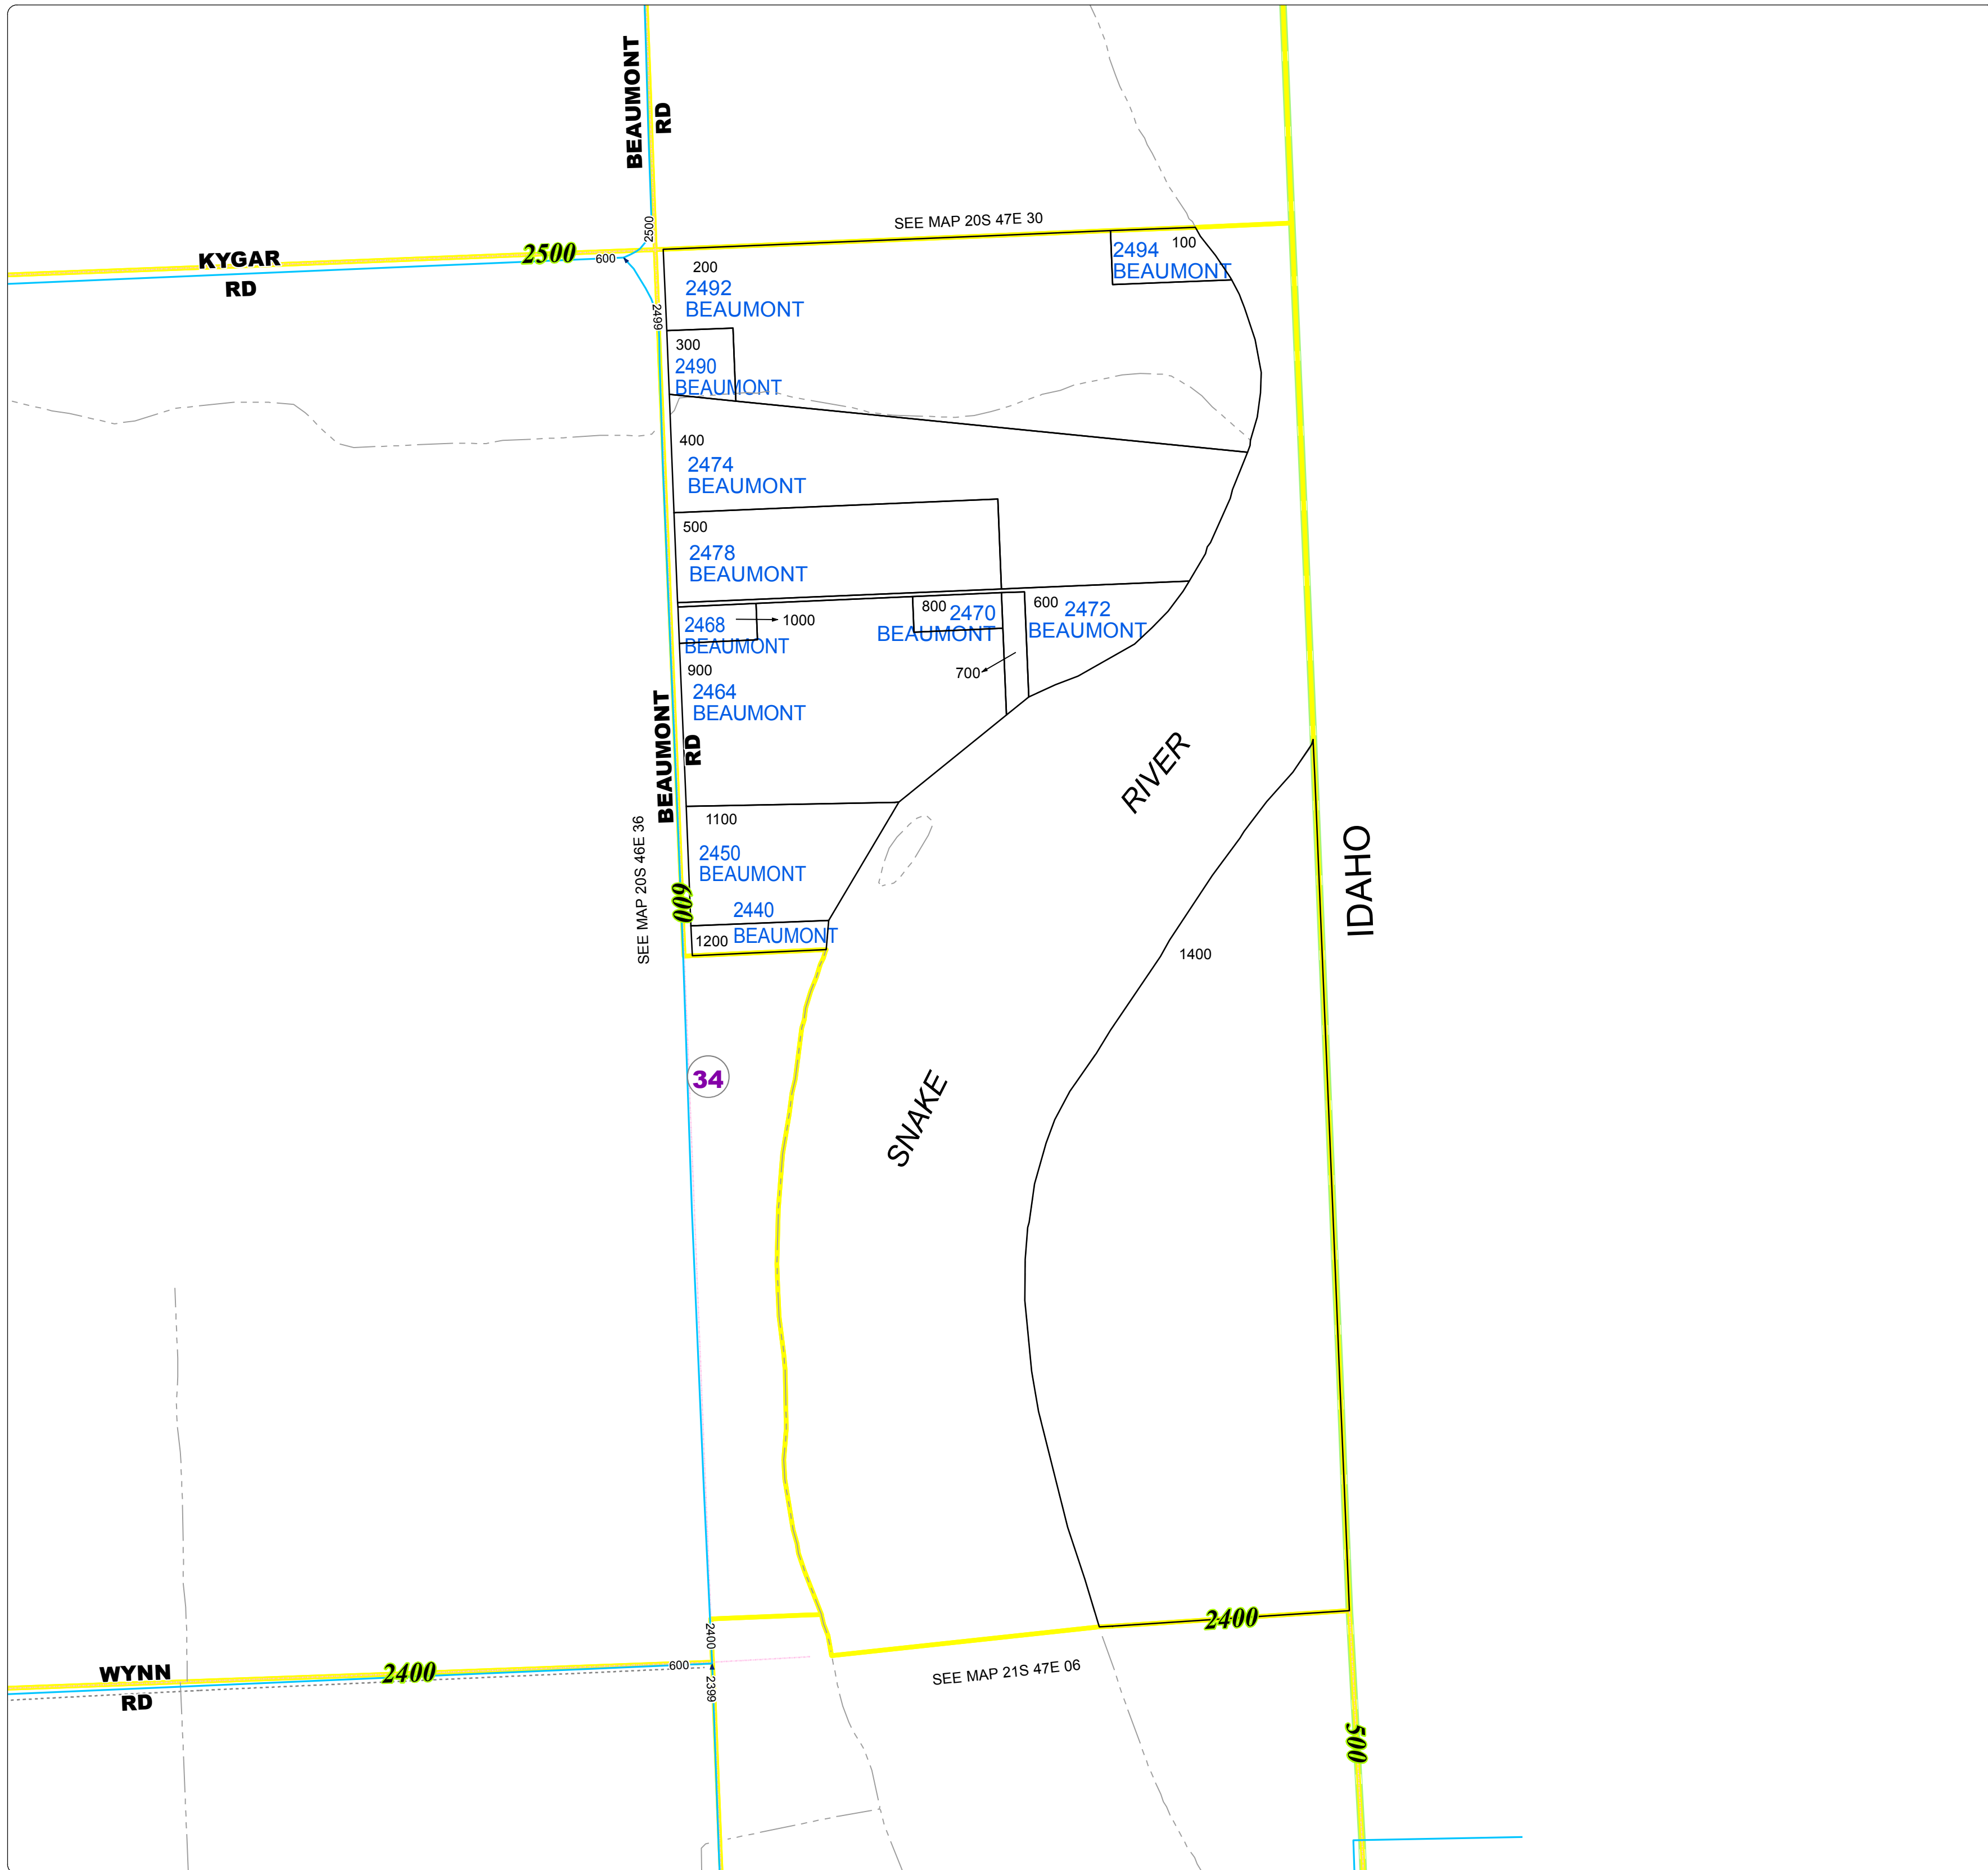

Malheur County
Address Map

- Legend
- MapNumberBoundary
 - TAX CODE AREA
 - 34 - Adrian-Rural

DISCLAIMER
This information is not intended for use as an address locator and it should be noted that not all county address will be found. Parcels containing multiple addresses may only display a single address as recorded in the Assessor's database. This public information should be accepted and used by the recipient with the understanding that the data received from multiple sources was developed and collected for **assessment purpose only**.