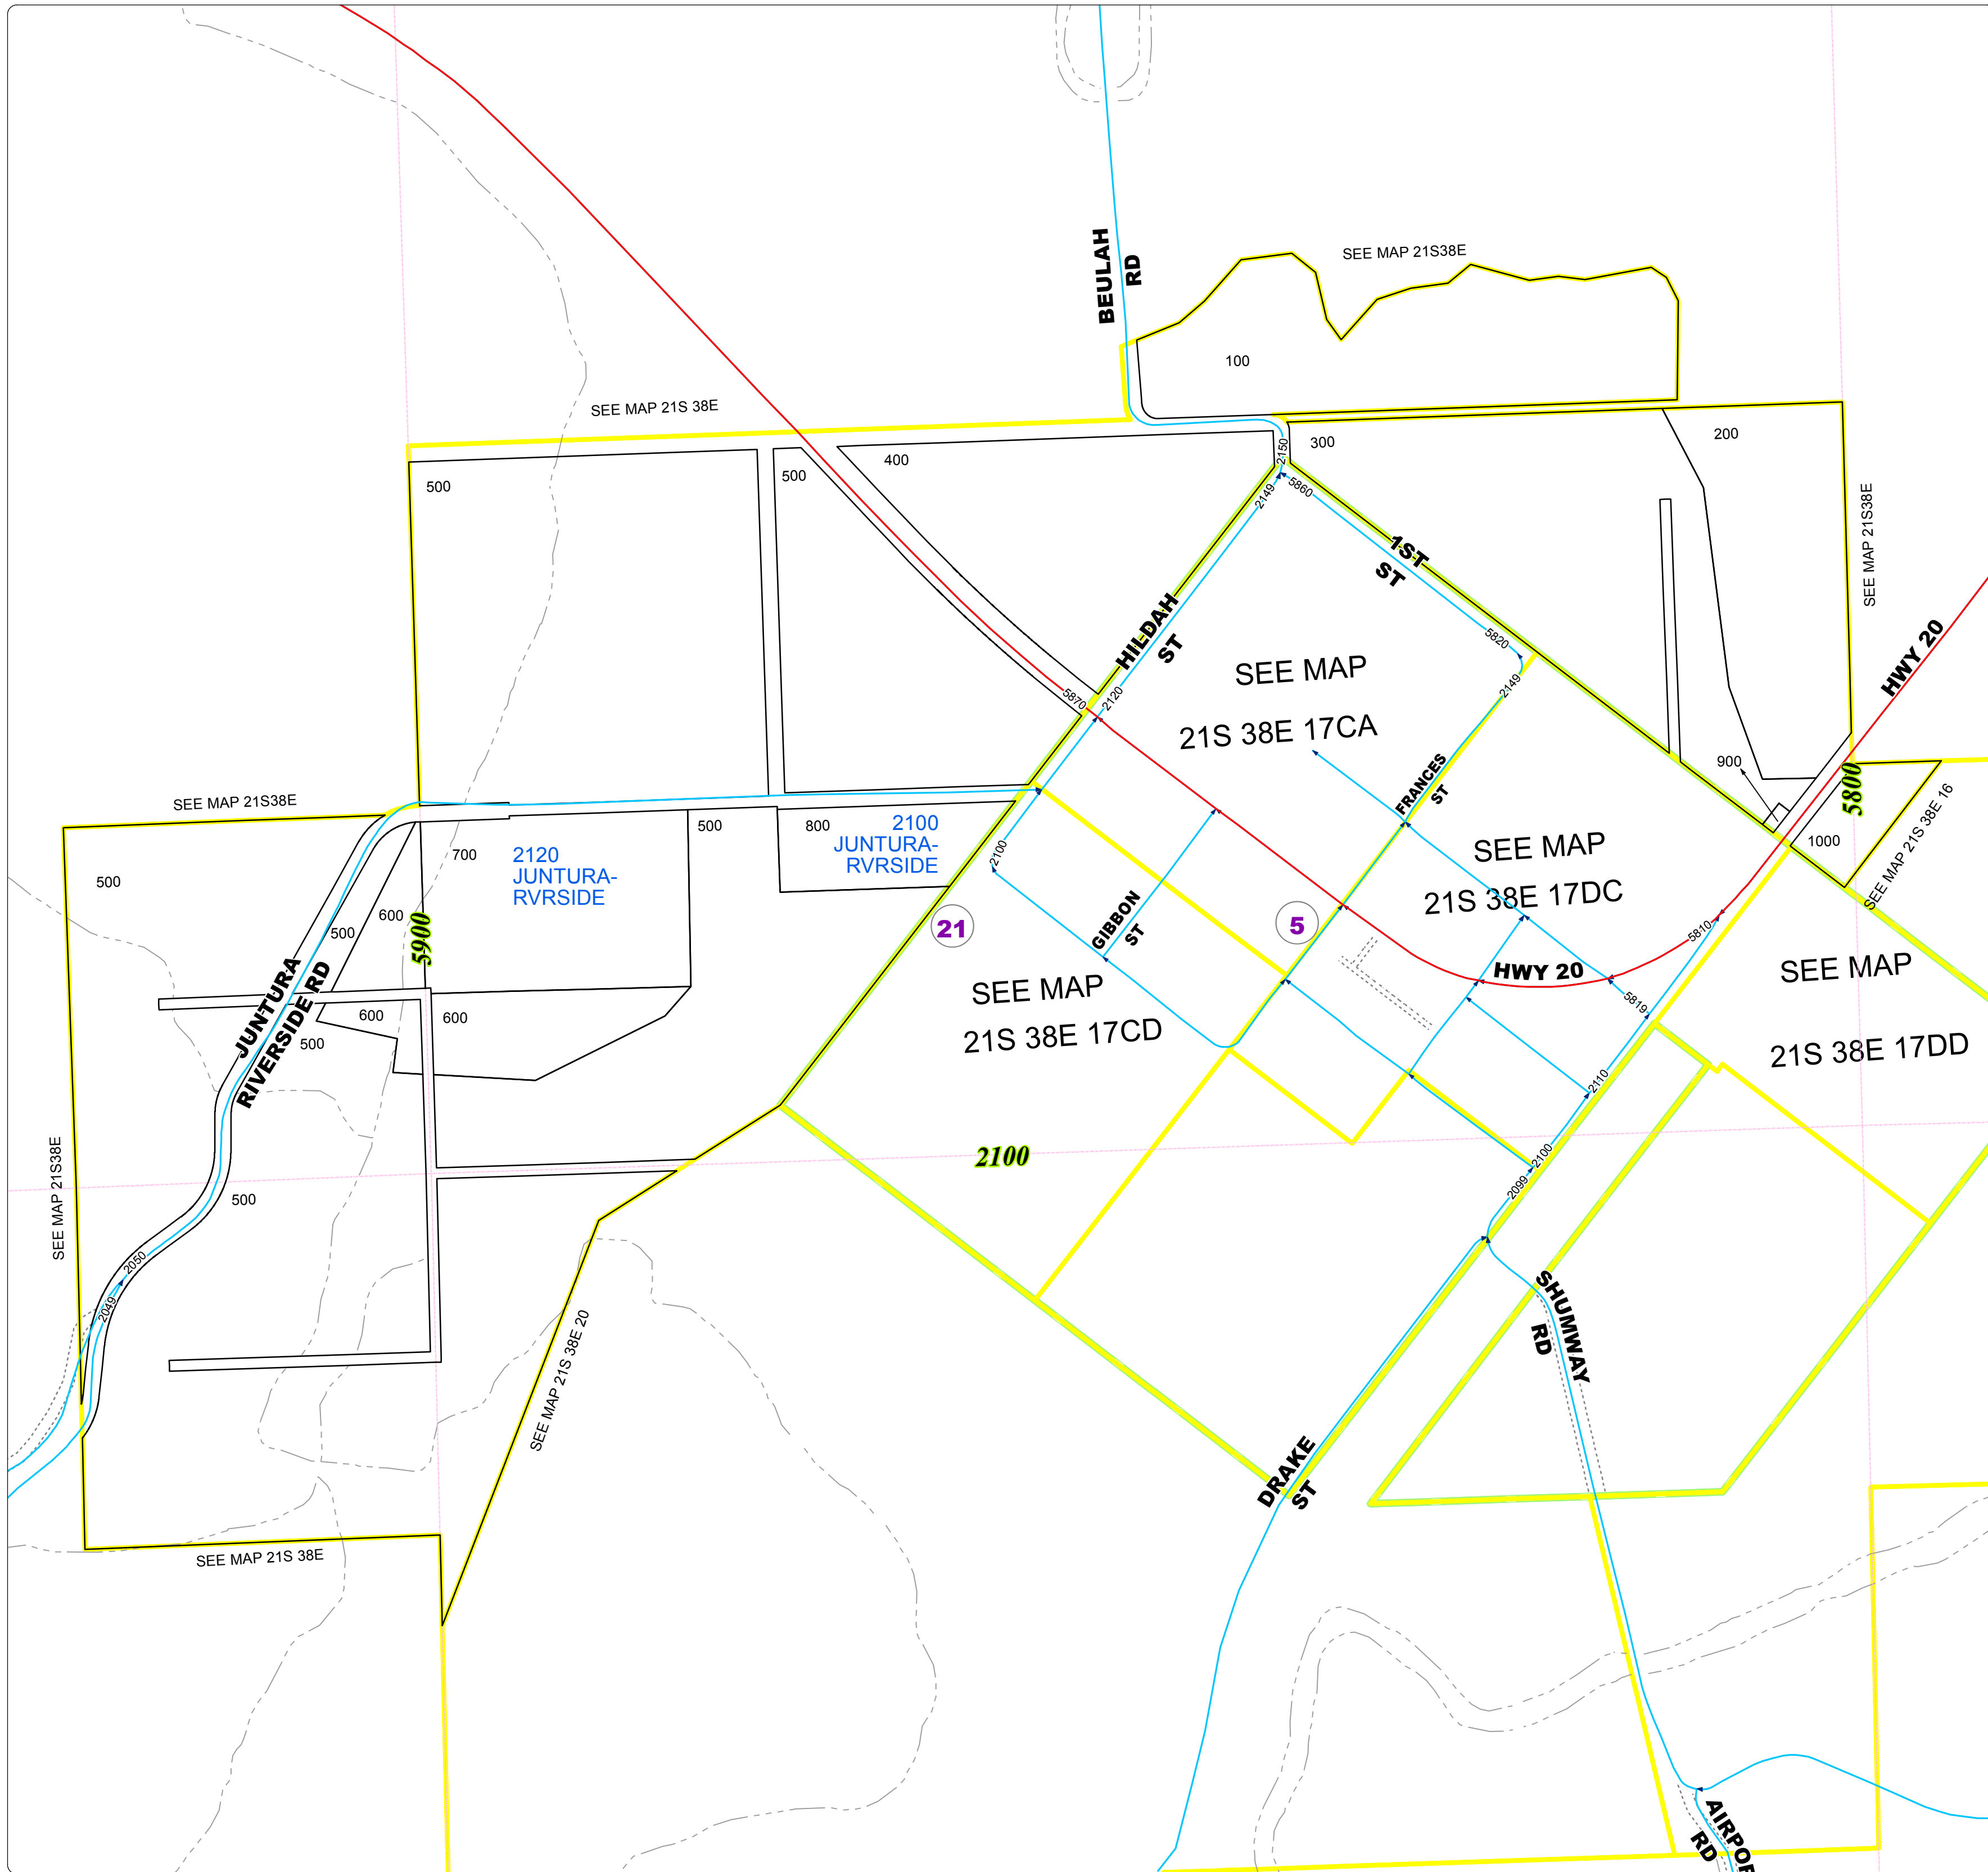

Malheur County Address Map

- Legend**
- MapNumberBoundary
 - TAX CODE**
 - 21 - Juntura
 - 5 - Juntura-City

DISCLAIMER
 This information is not intended for use as an address locator and it should be noted that not all county address will be found. Parcels containing multiple addresses may only display a single address as recorded in the Assessor's database. This public information should be accepted and used by the recipient with the understanding that the data received from multiple sources was developed and collected for assessment purpose only.

GL2016

21S38E17