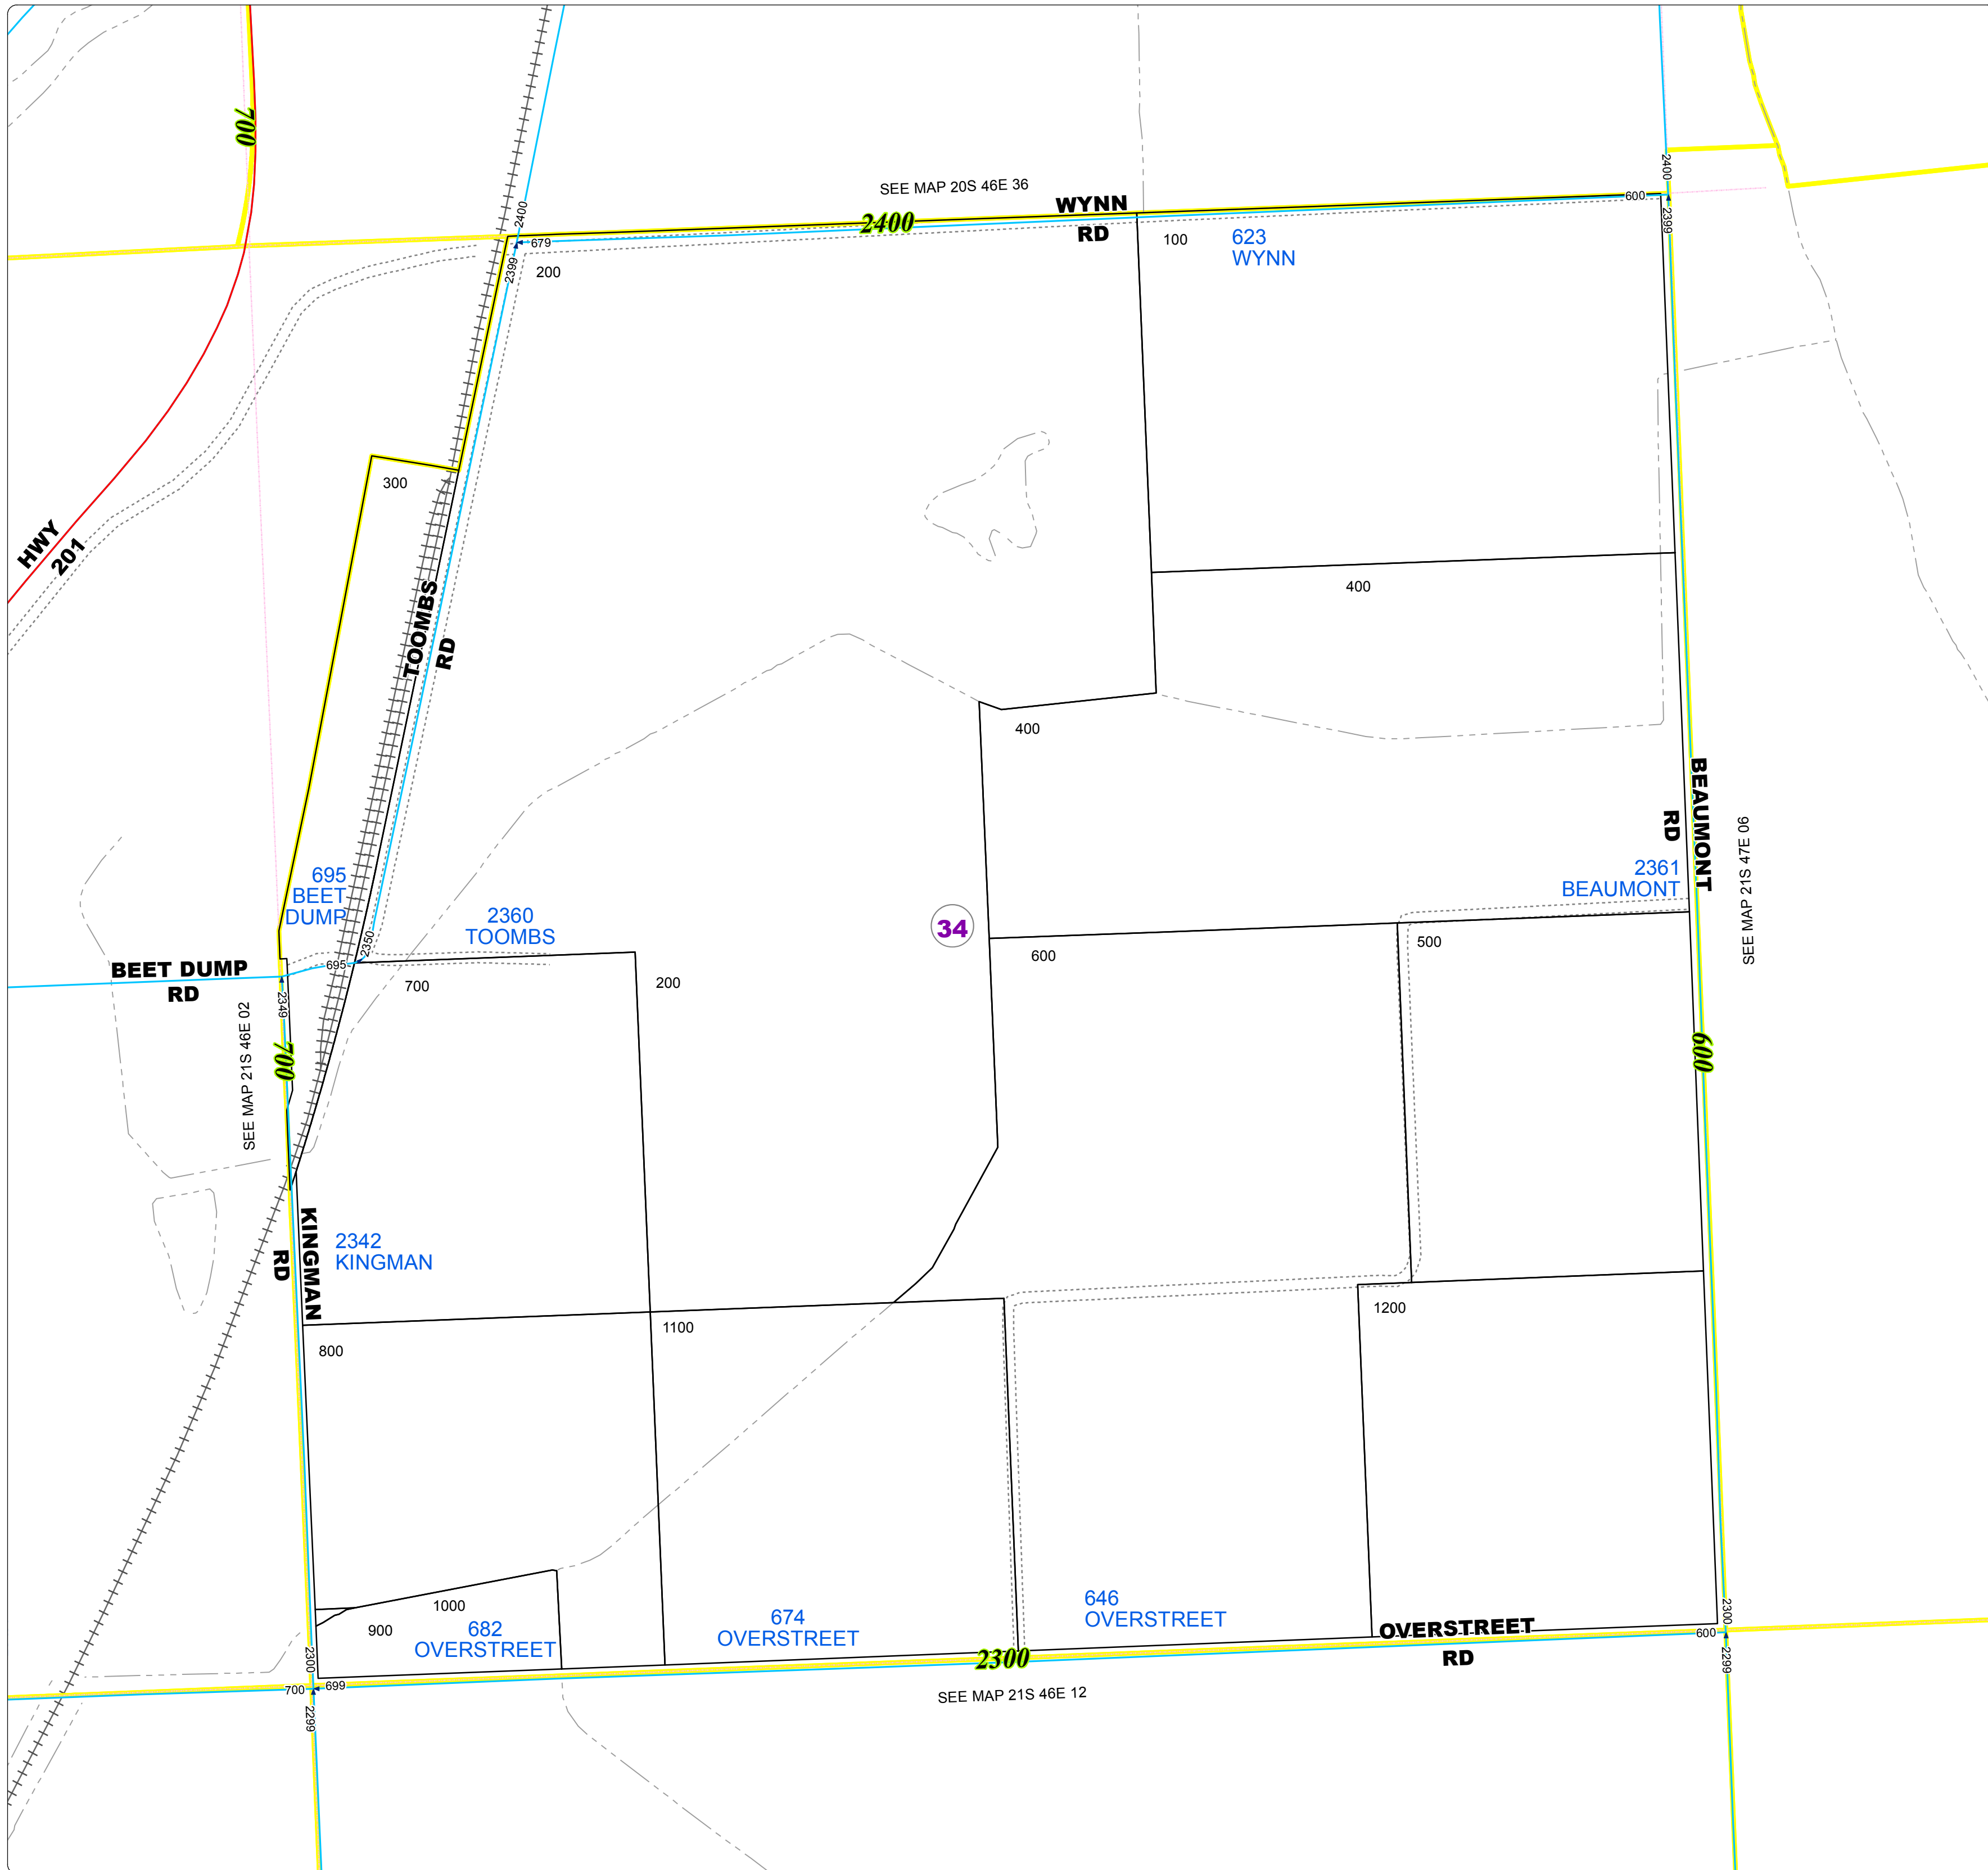

Malheur County Address Map

- Legend**
- MapNumberBoundary
 - TAX CODE**
 - 34 - Adrian-Rural

DISCLAIMER
This information is not intended for use as an address locator and it should be noted that not all county address will be found. Parcels containing multiple addresses may only display a single address as recorded in the Assessor's database. This public information should be accepted and used by the recipient with the understanding that the data received from multiple sources was developed and collected for assessment purpose only.

GL2016

21S46E01