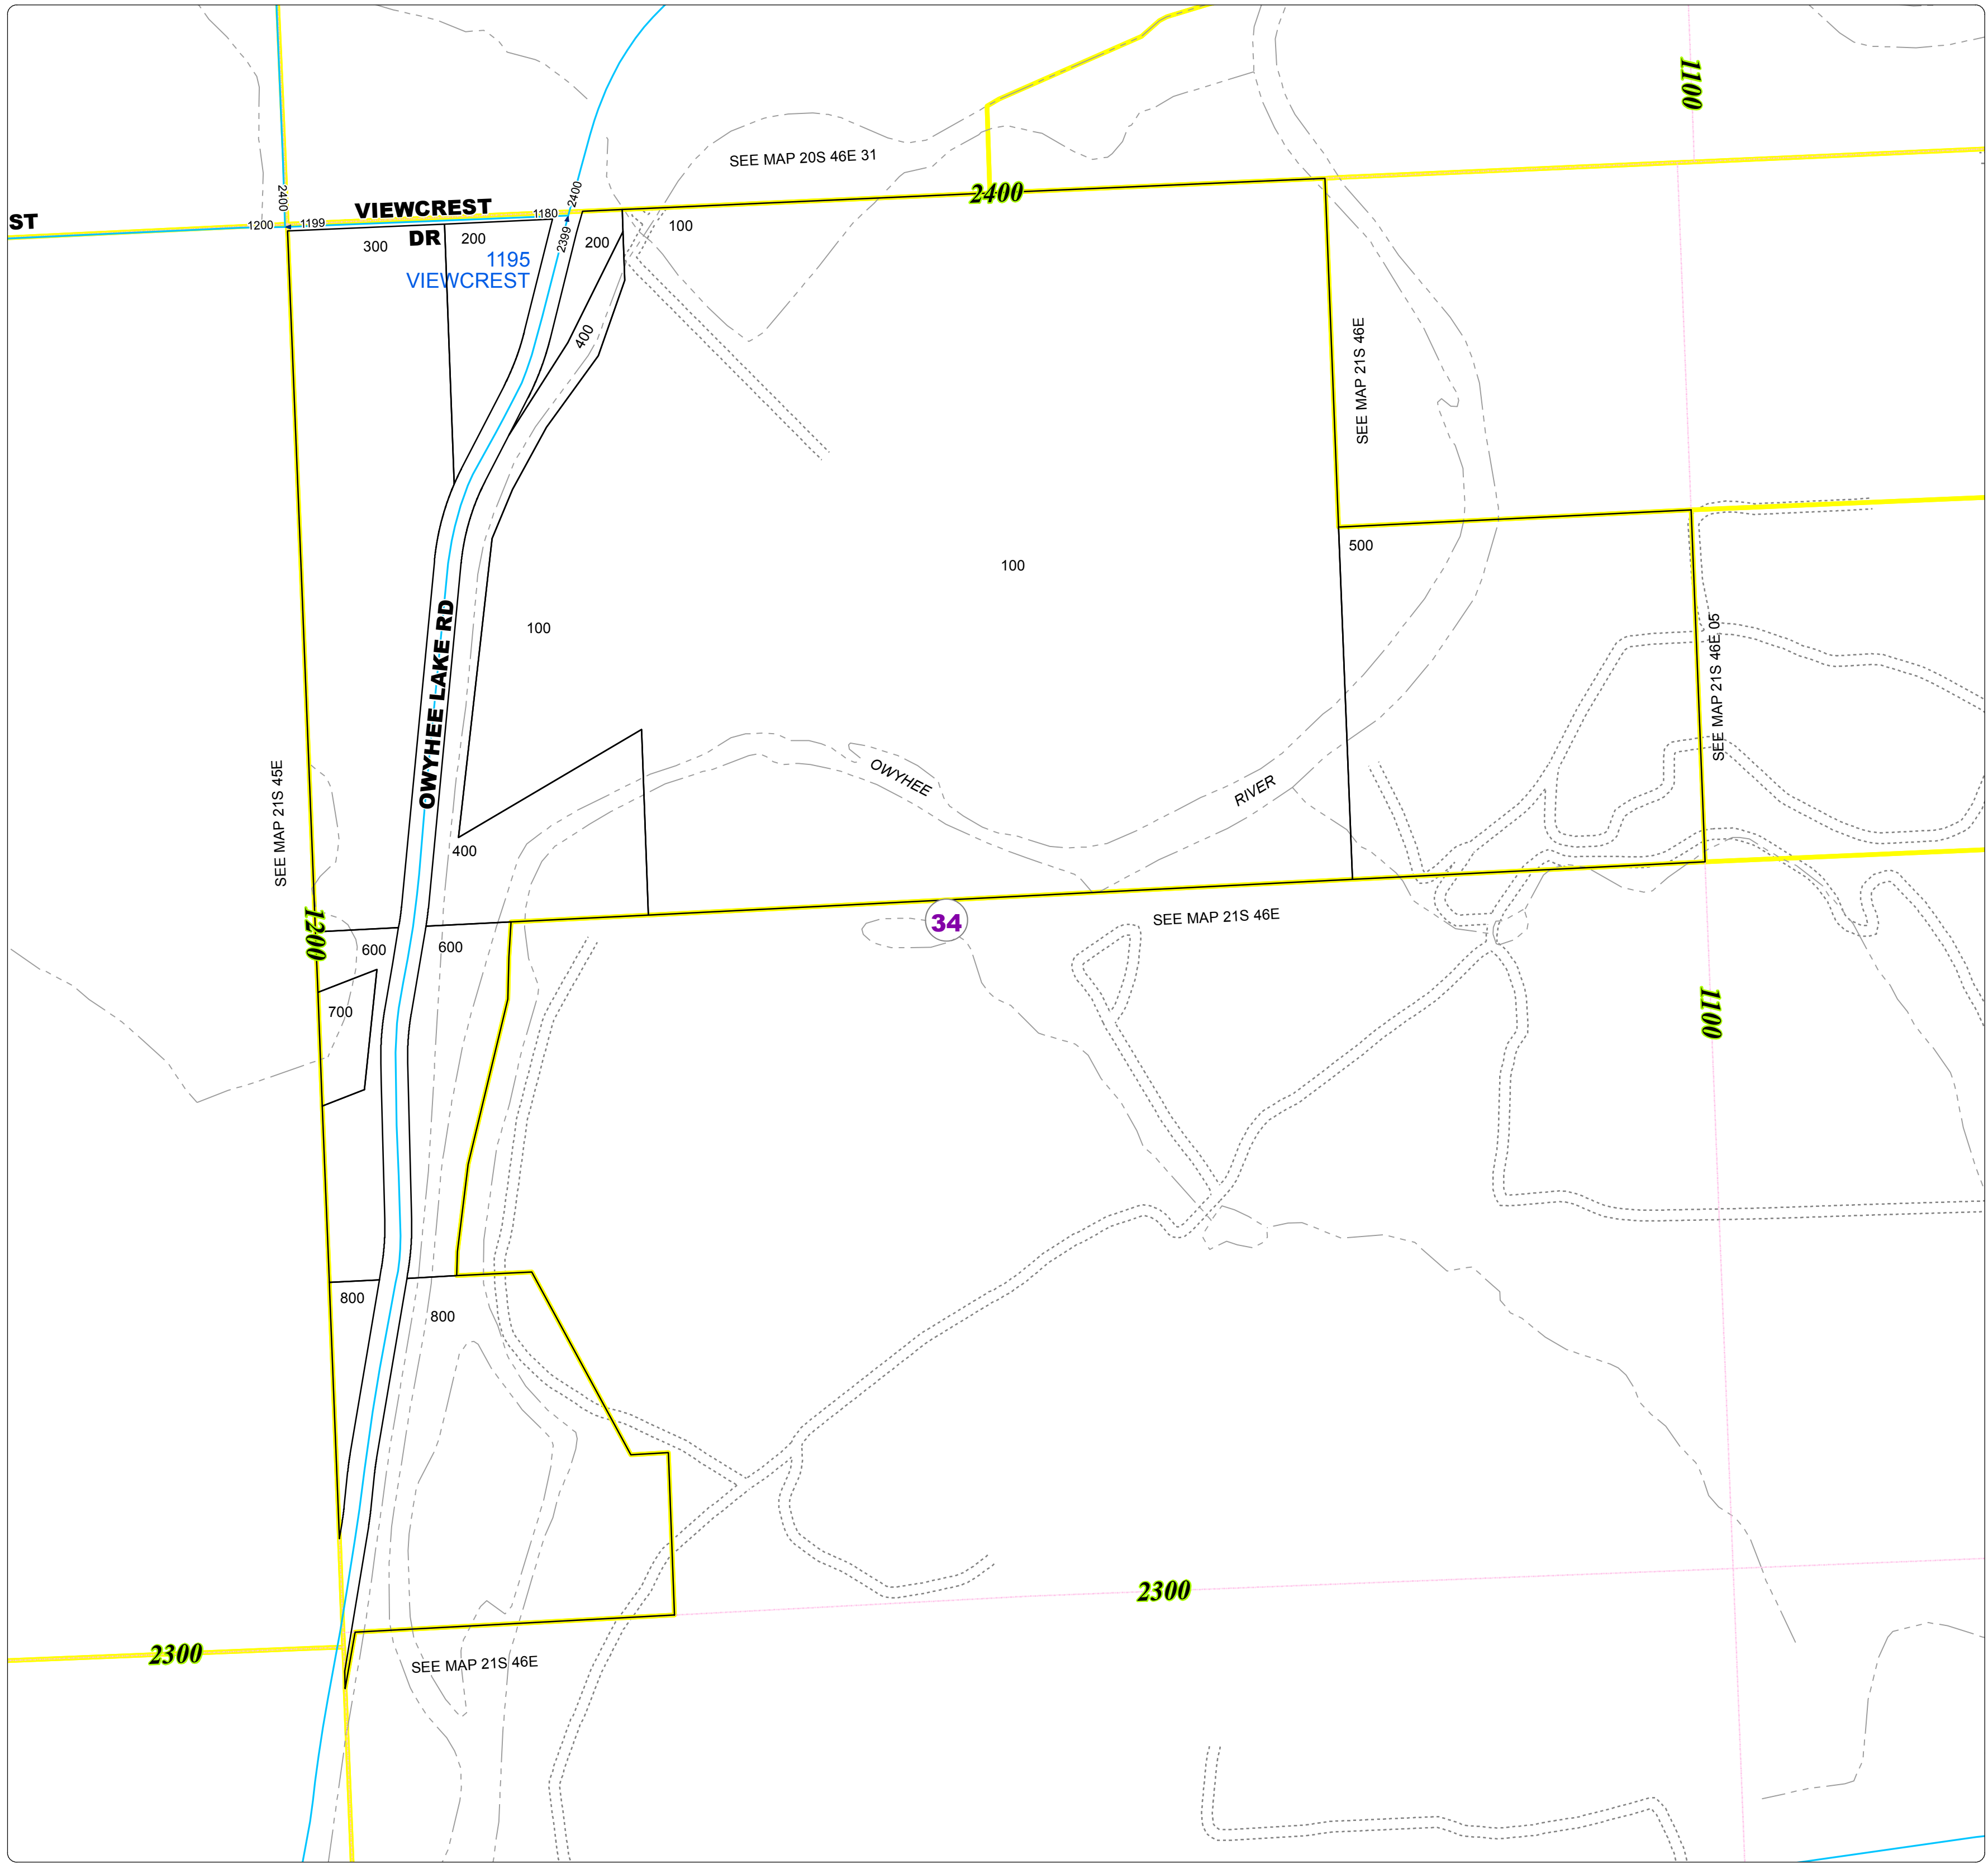

# Malheur County Address Map

- Legend**
- MapNumberBoundary
  - TAX CODE**
  - 34 - Adrian-Rural

**DISCLAIMER**  
 This information is not intended for use as an address locator and it should be noted that not all county address will be found. Parcels containing multiple addresses may only display a single address as recorded in the Assessor's database. This public information should be accepted and used by the recipient with the understanding that the data received from multiple sources was developed and collected for assessment purpose only.

GL2016

21S46E06