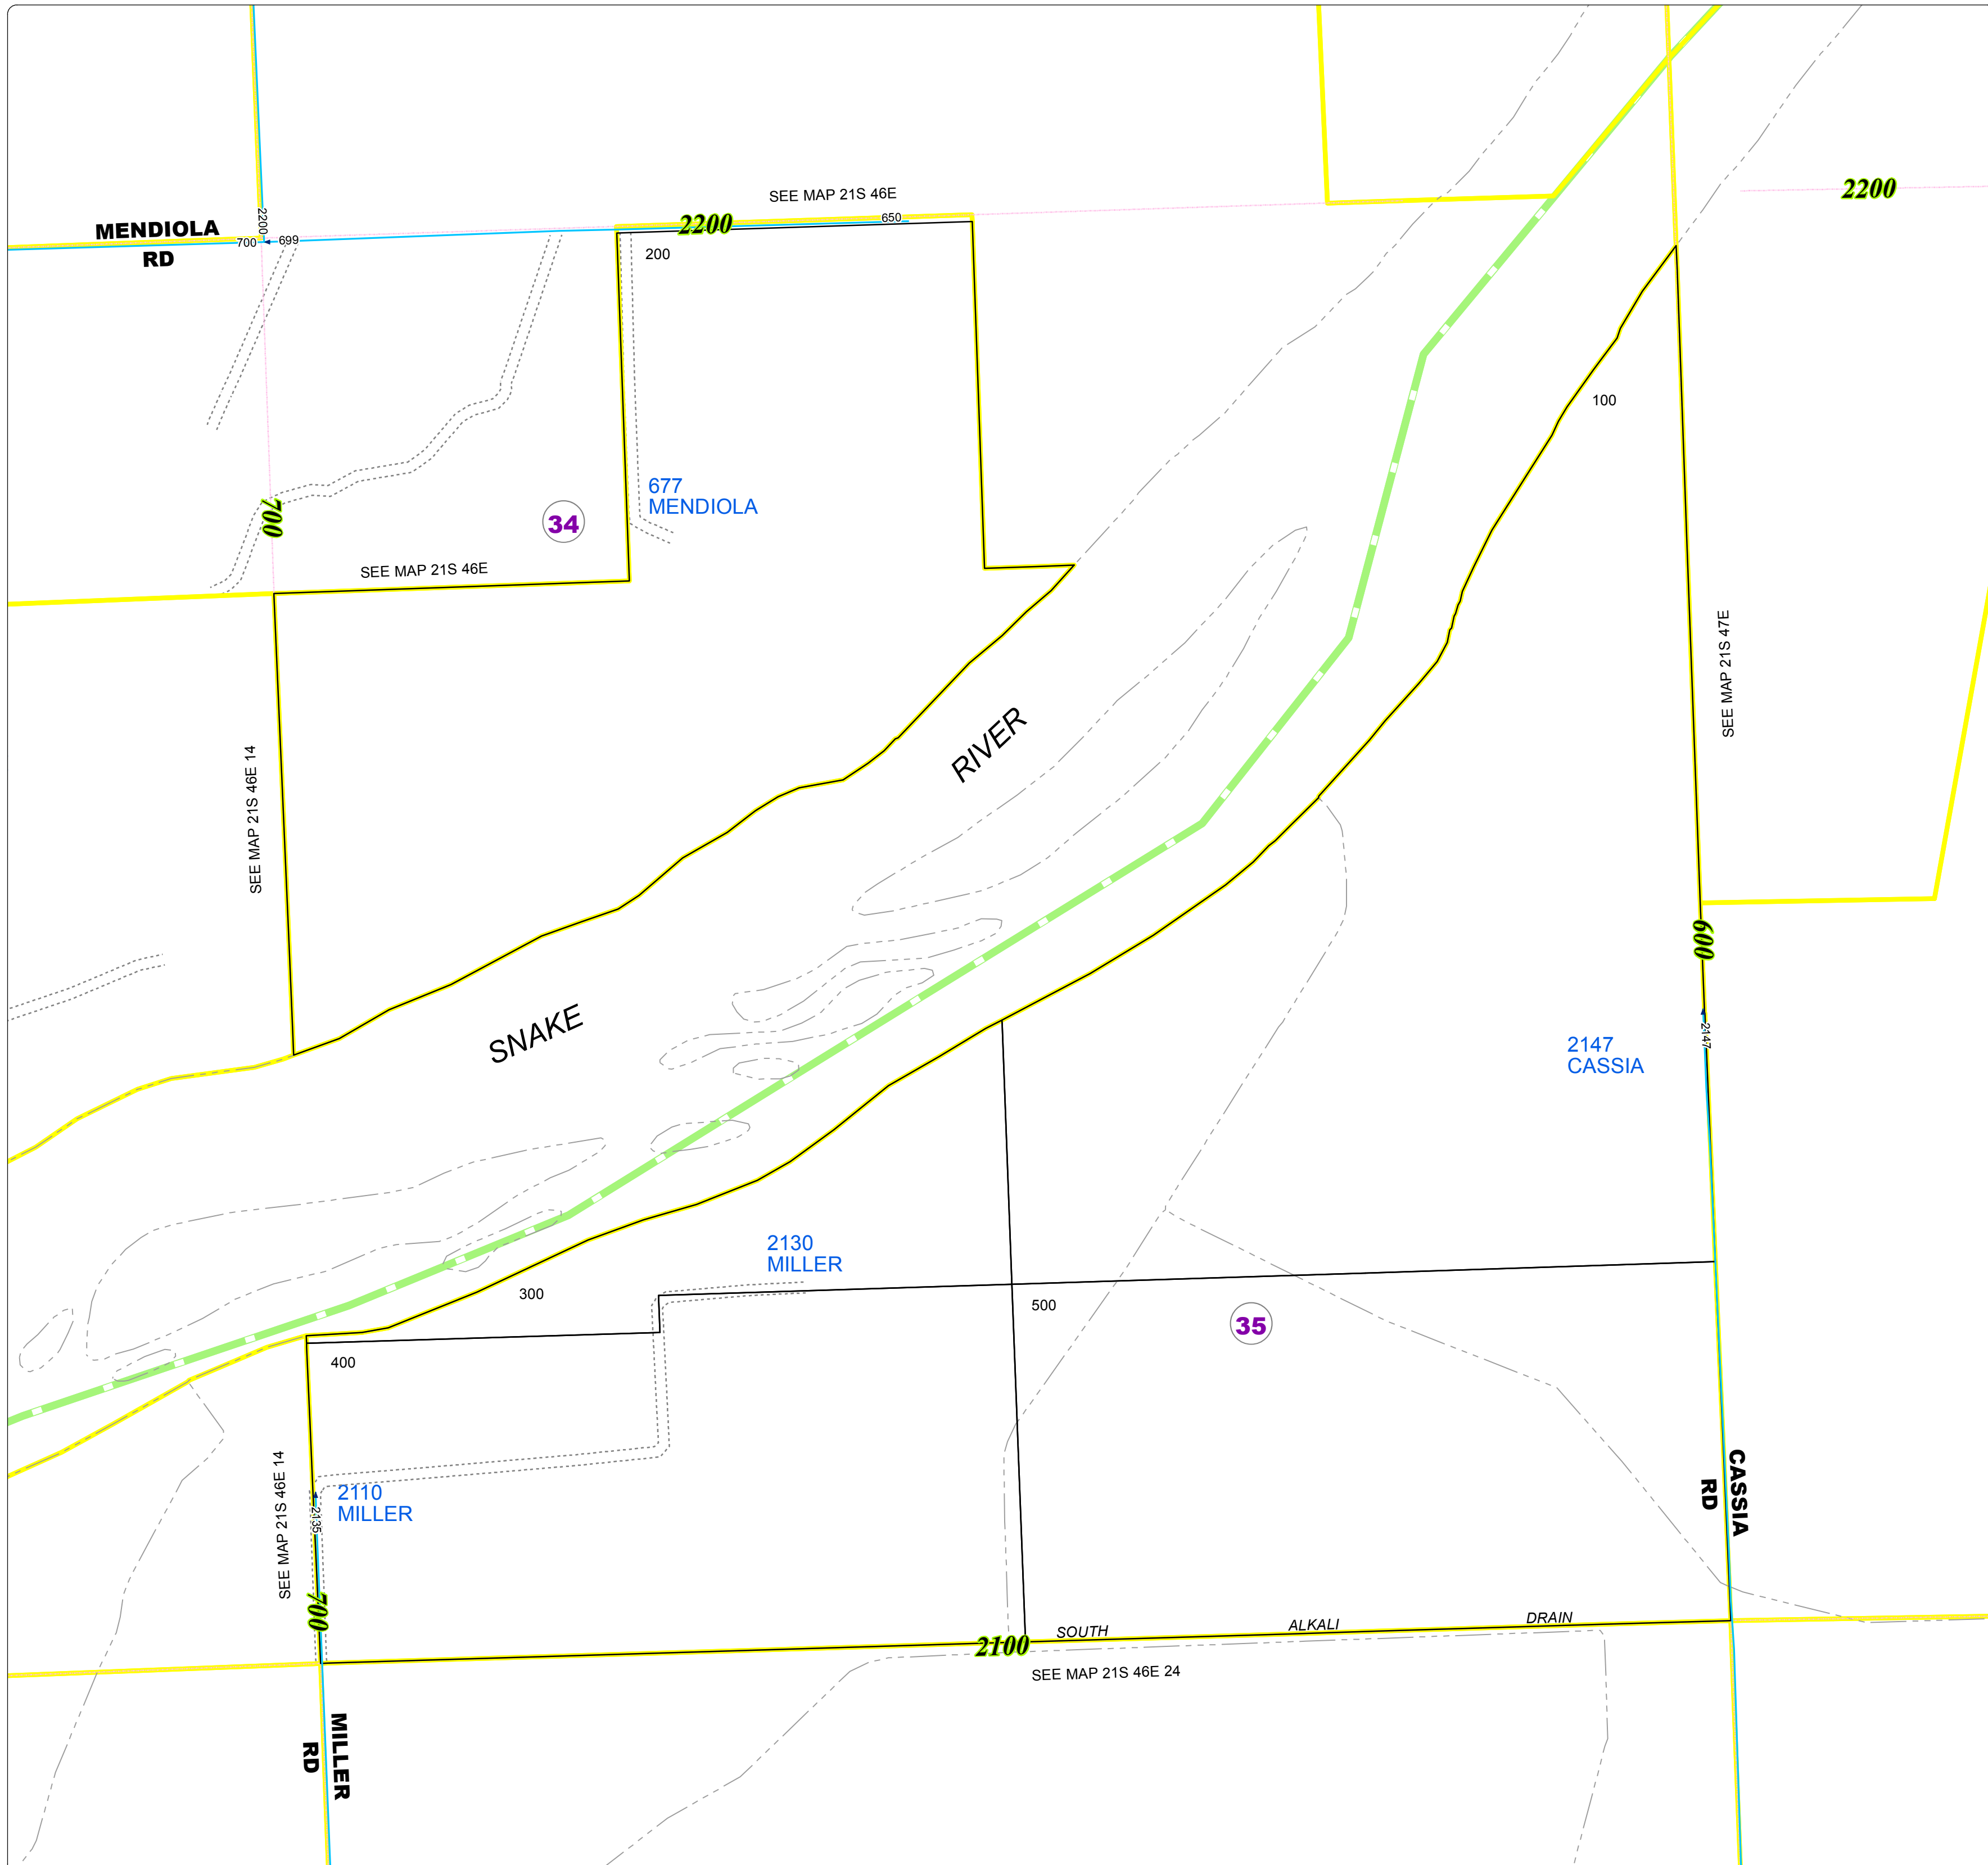

# Malheur County Address Map

- Legend**
- MapNumberBoundary
  - TAX CODE**
  - 34 - Adrian-Rural
  - 35 - Big Bend

**DISCLAIMER**  
This information is not intended for use as an address locator and it should be noted that not all county address will be found. Parcels containing multiple addresses may only display a single address as recorded in the Assessor's database. This public information should be accepted and used by the recipient with the understanding that the data received from multiple sources was developed and collected for assessment purpose only.

## 21S46E13