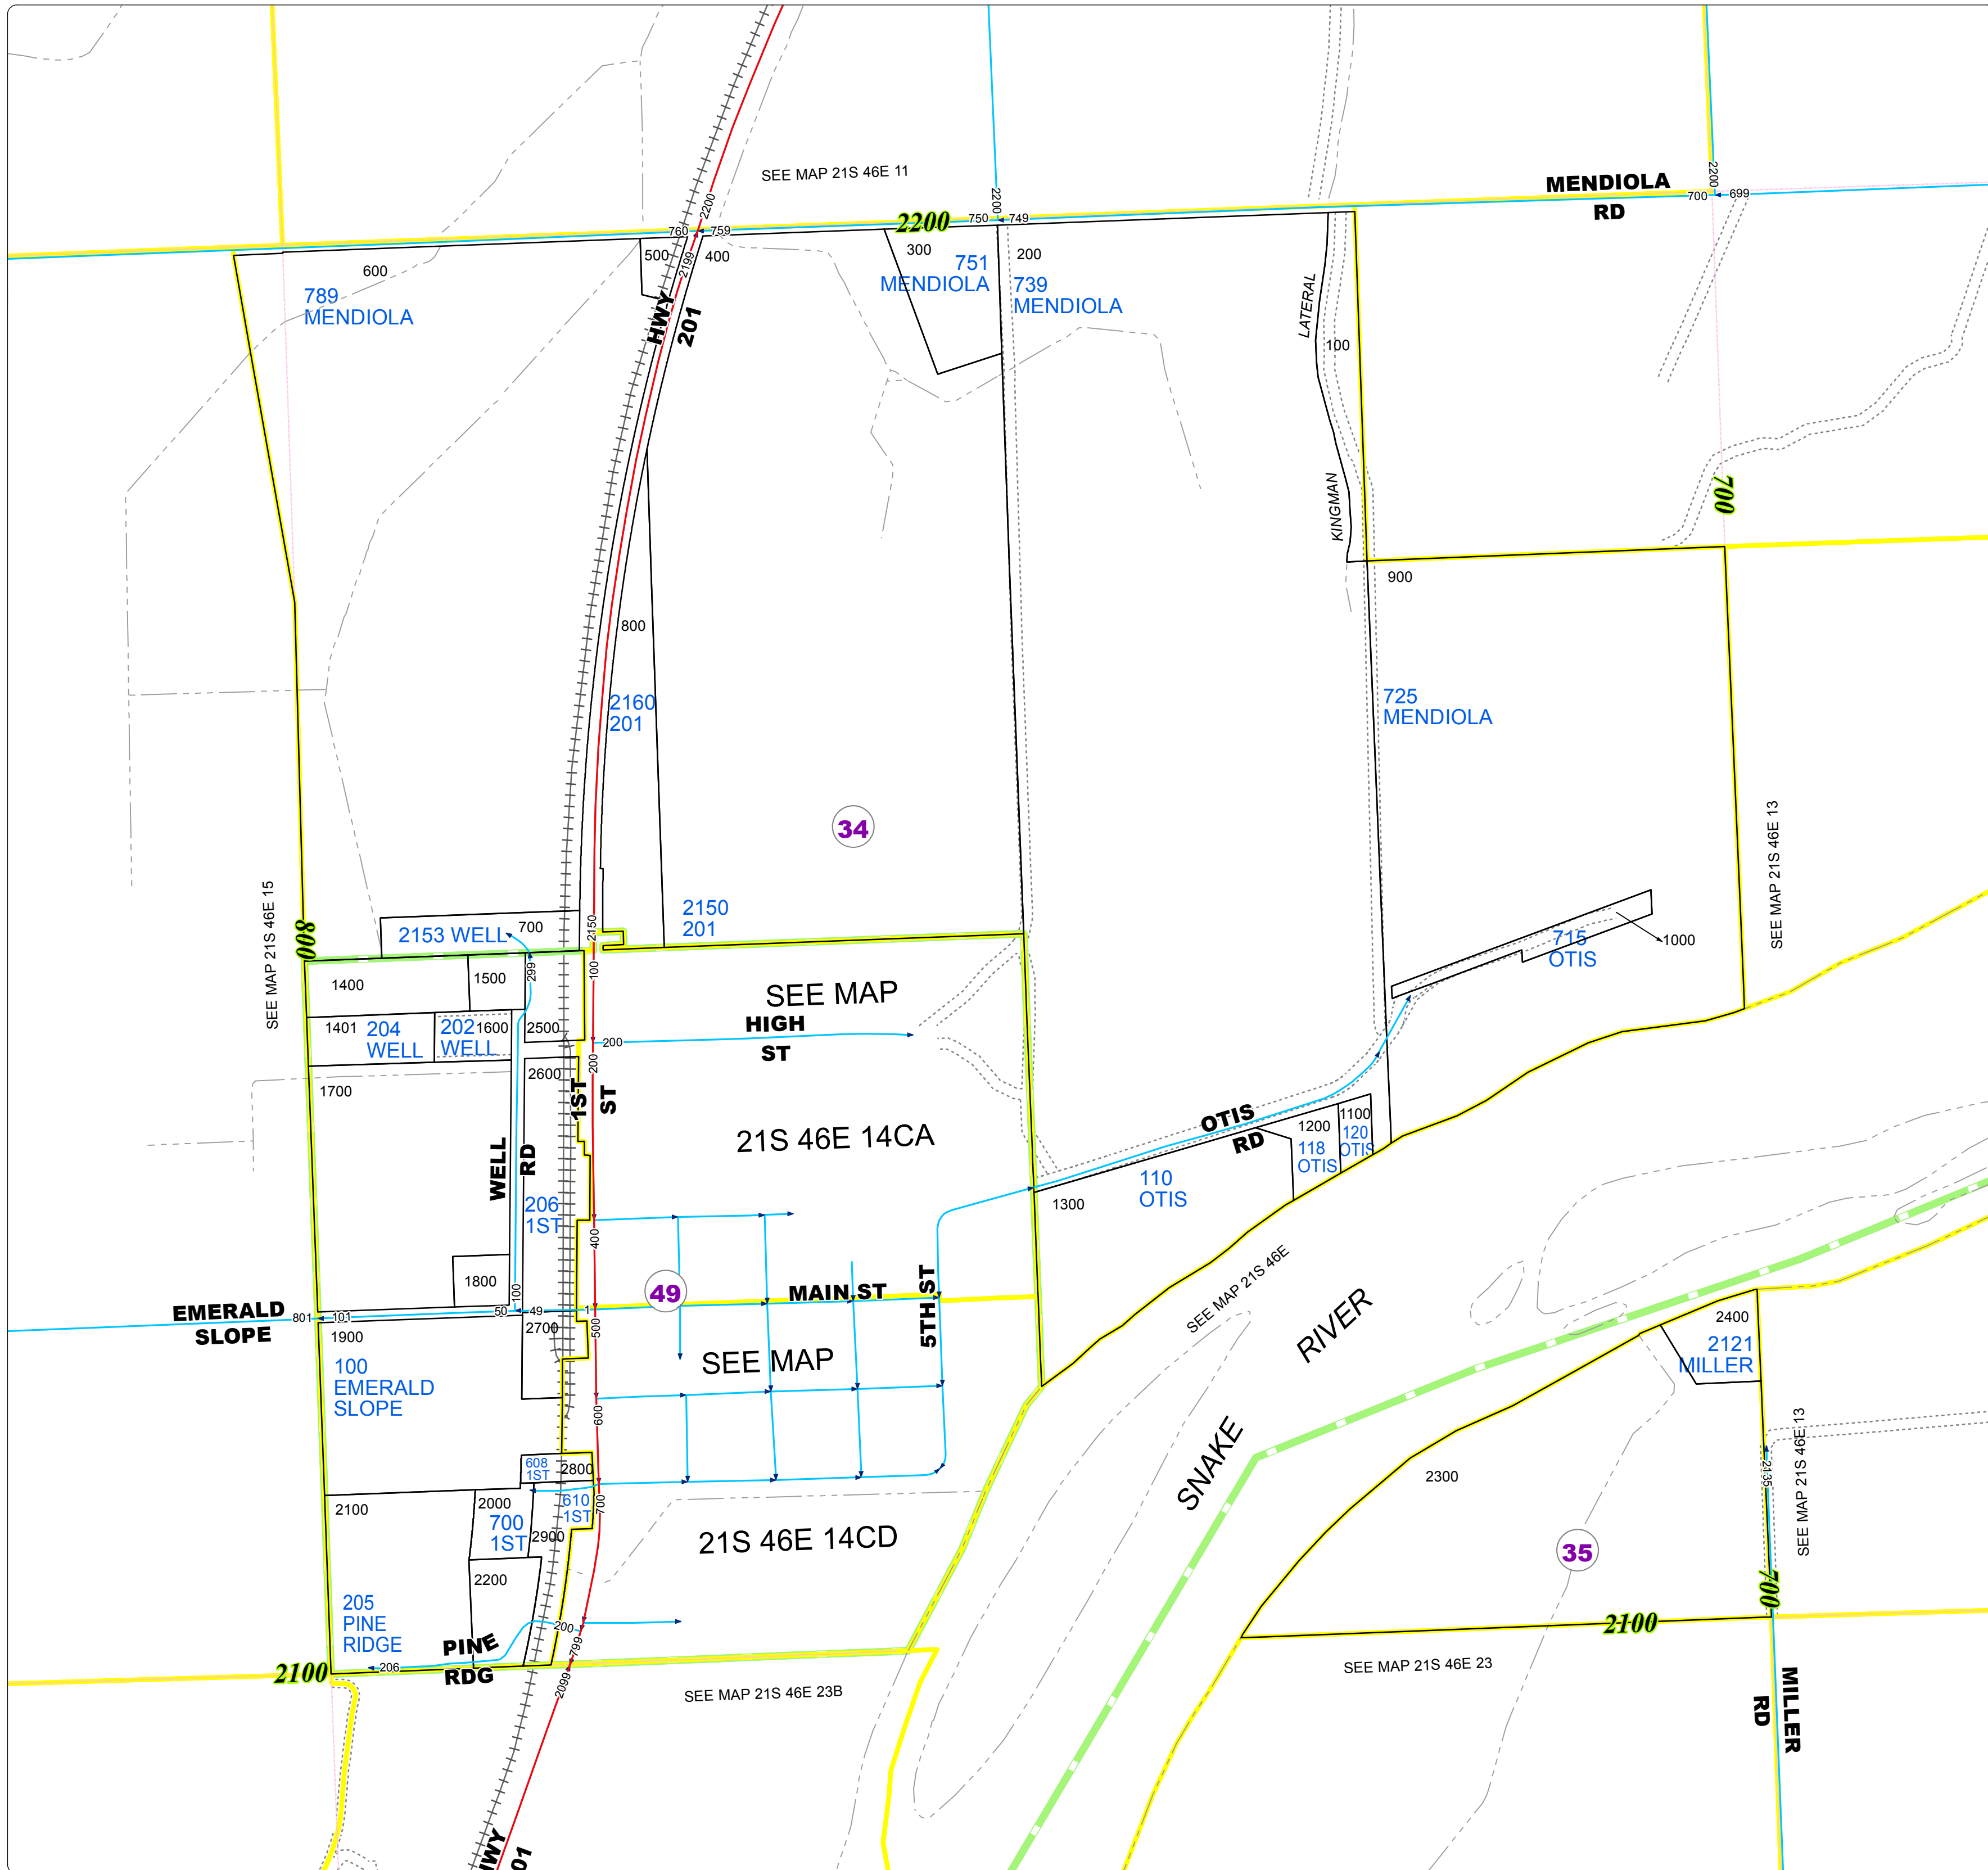

Malheur County Address Map

Legend

- MapNumberBoundary
- TAX CODE
- 34 - Adrian-Rural
- 35 - Big Bend
- 49 - Adrian-City

DISCLAIMER
 This information is not intended for use as an address locator and it should be noted that not all county address will be found. Parcels containing multiple addresses may only display a single address as recorded in the Assessor's database. This public information should be accepted and used by the recipient with the understanding that the data received from multiple sources was developed and collected for assessment purpose only.

GL2016

21S46E14