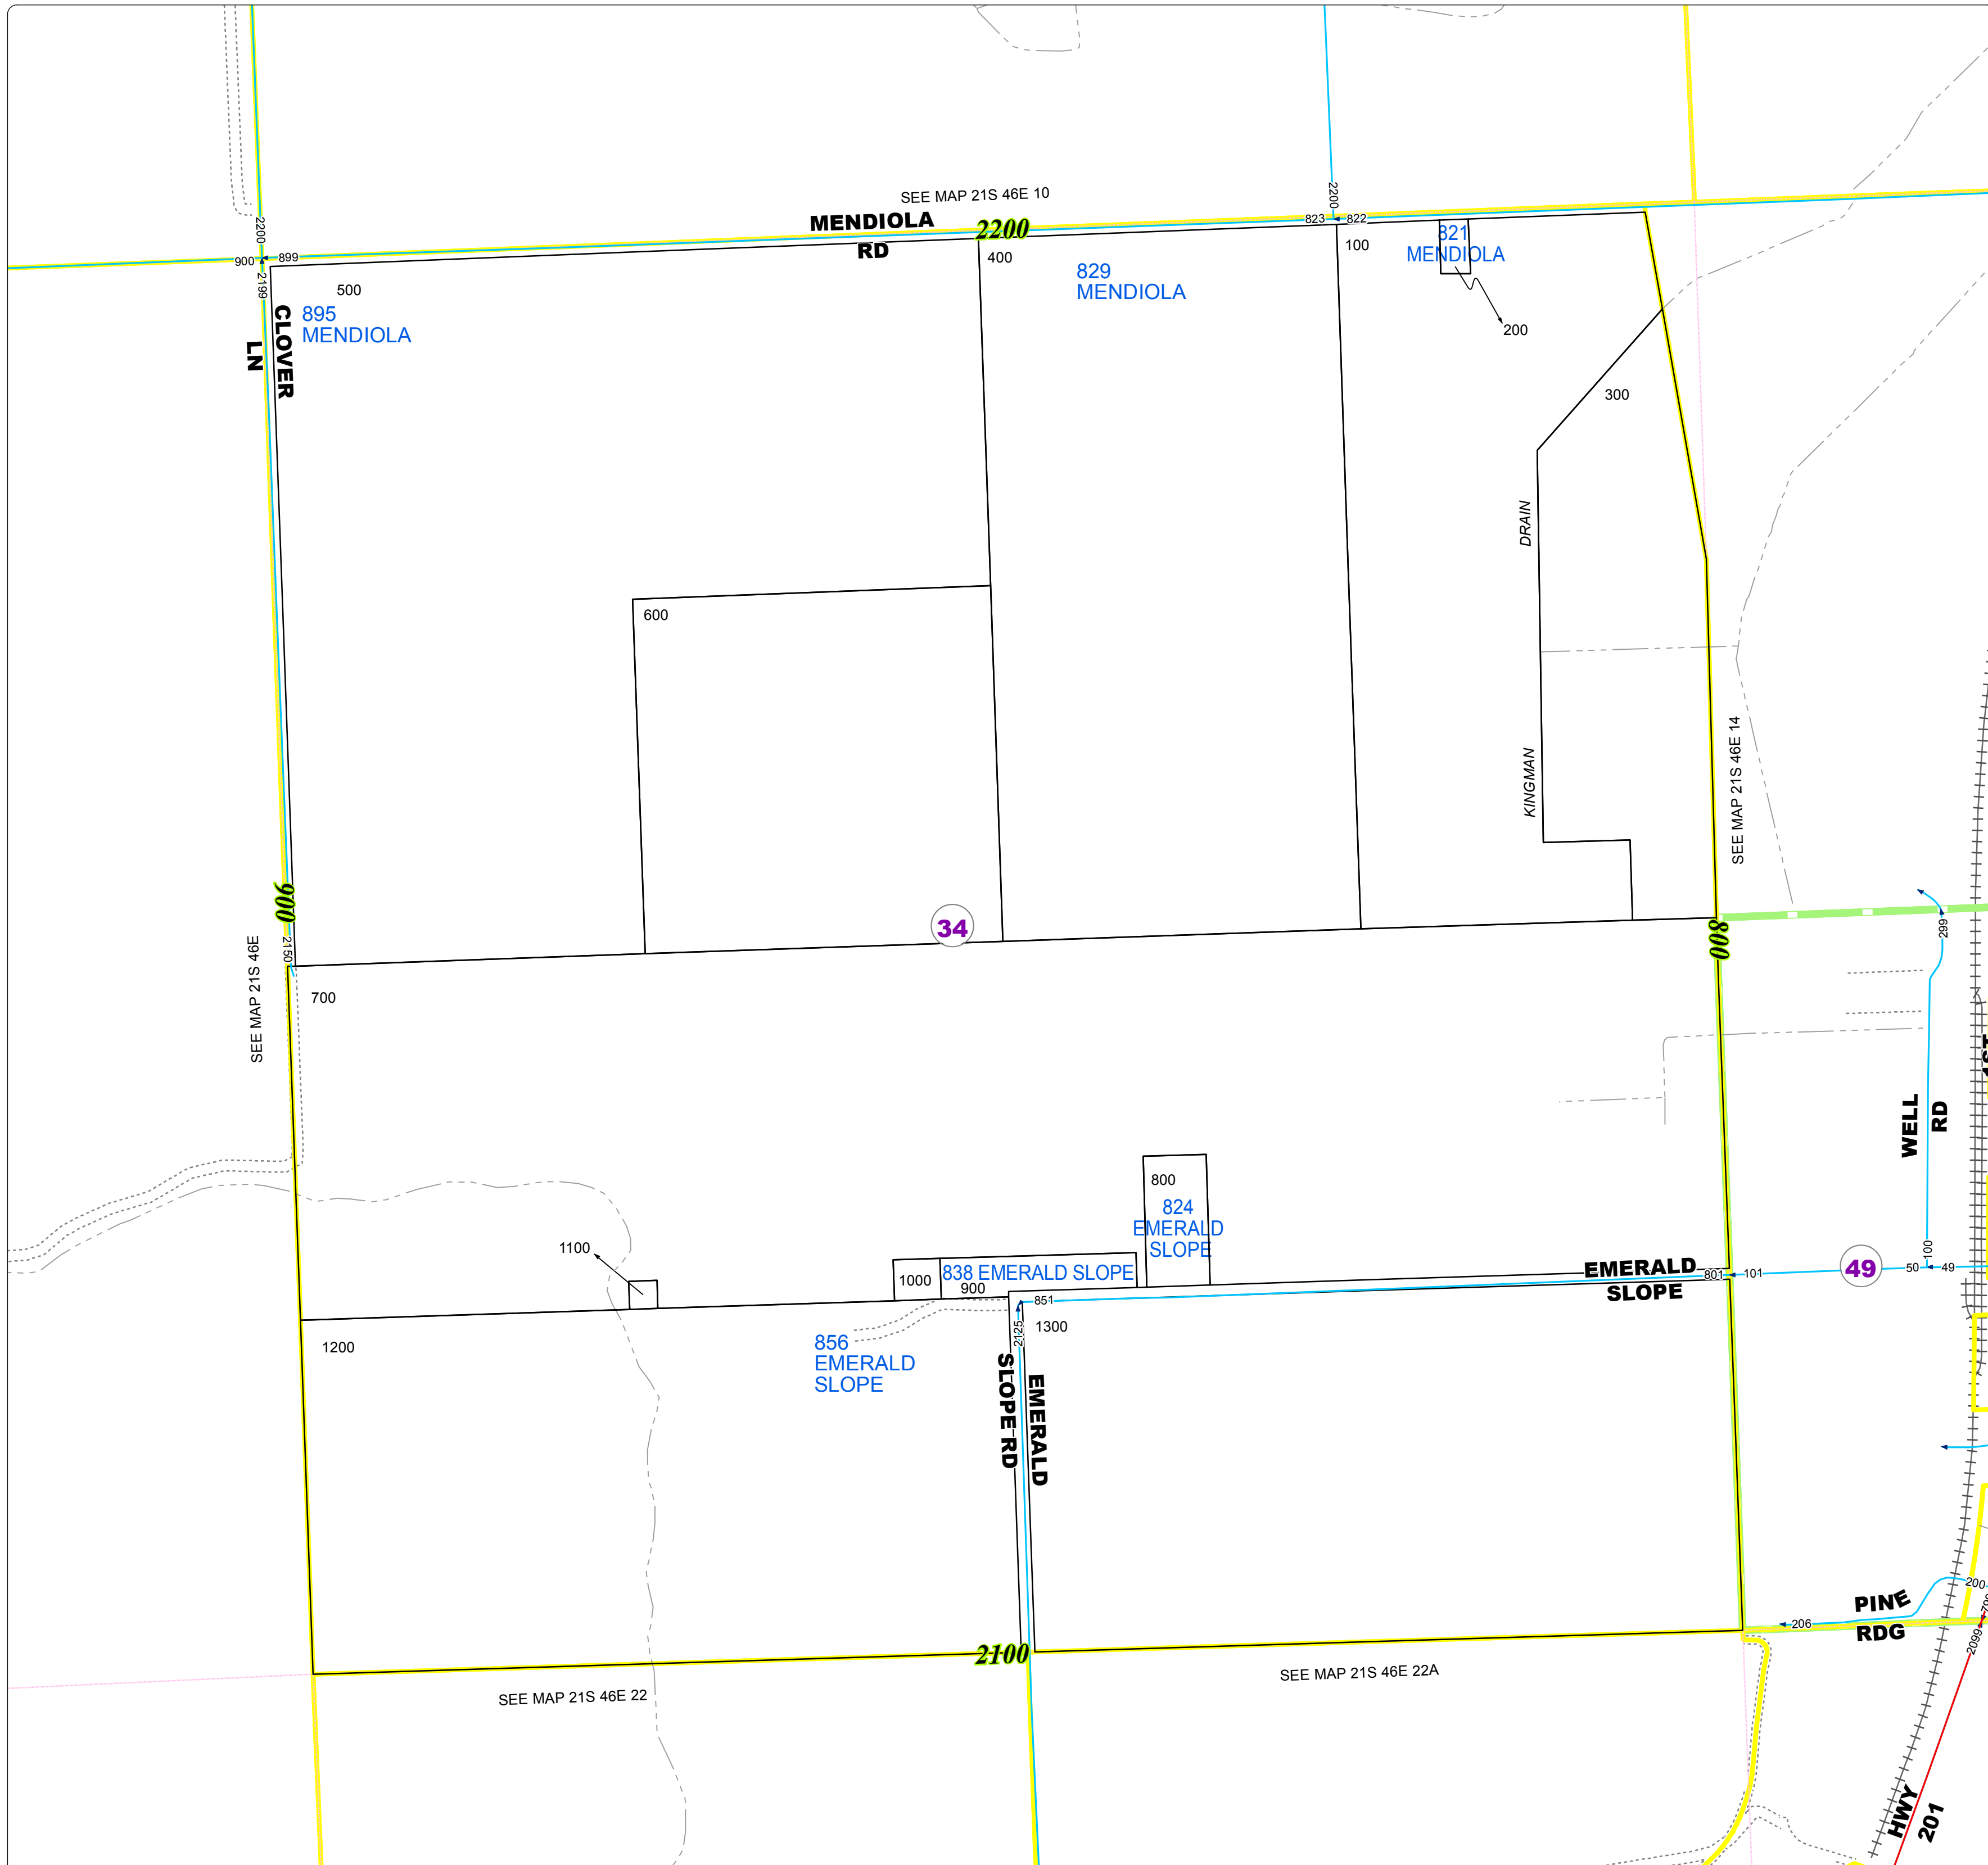

Malheur County Address Map

- Legend**
- MapNumberBoundary
 - TAX CODE**
 - 34 - Adrian-Rural
 - 49 - Adrian-City

DISCLAIMER
 This information is not intended for use as an address locator and it should be noted that not all county address will be found. Parcels containing multiple addresses may only display a single address as recorded in the Assessor's database. This public information should be accepted and used by the recipient with the understanding that the data received from multiple sources was developed and collected for assessment purpose only.