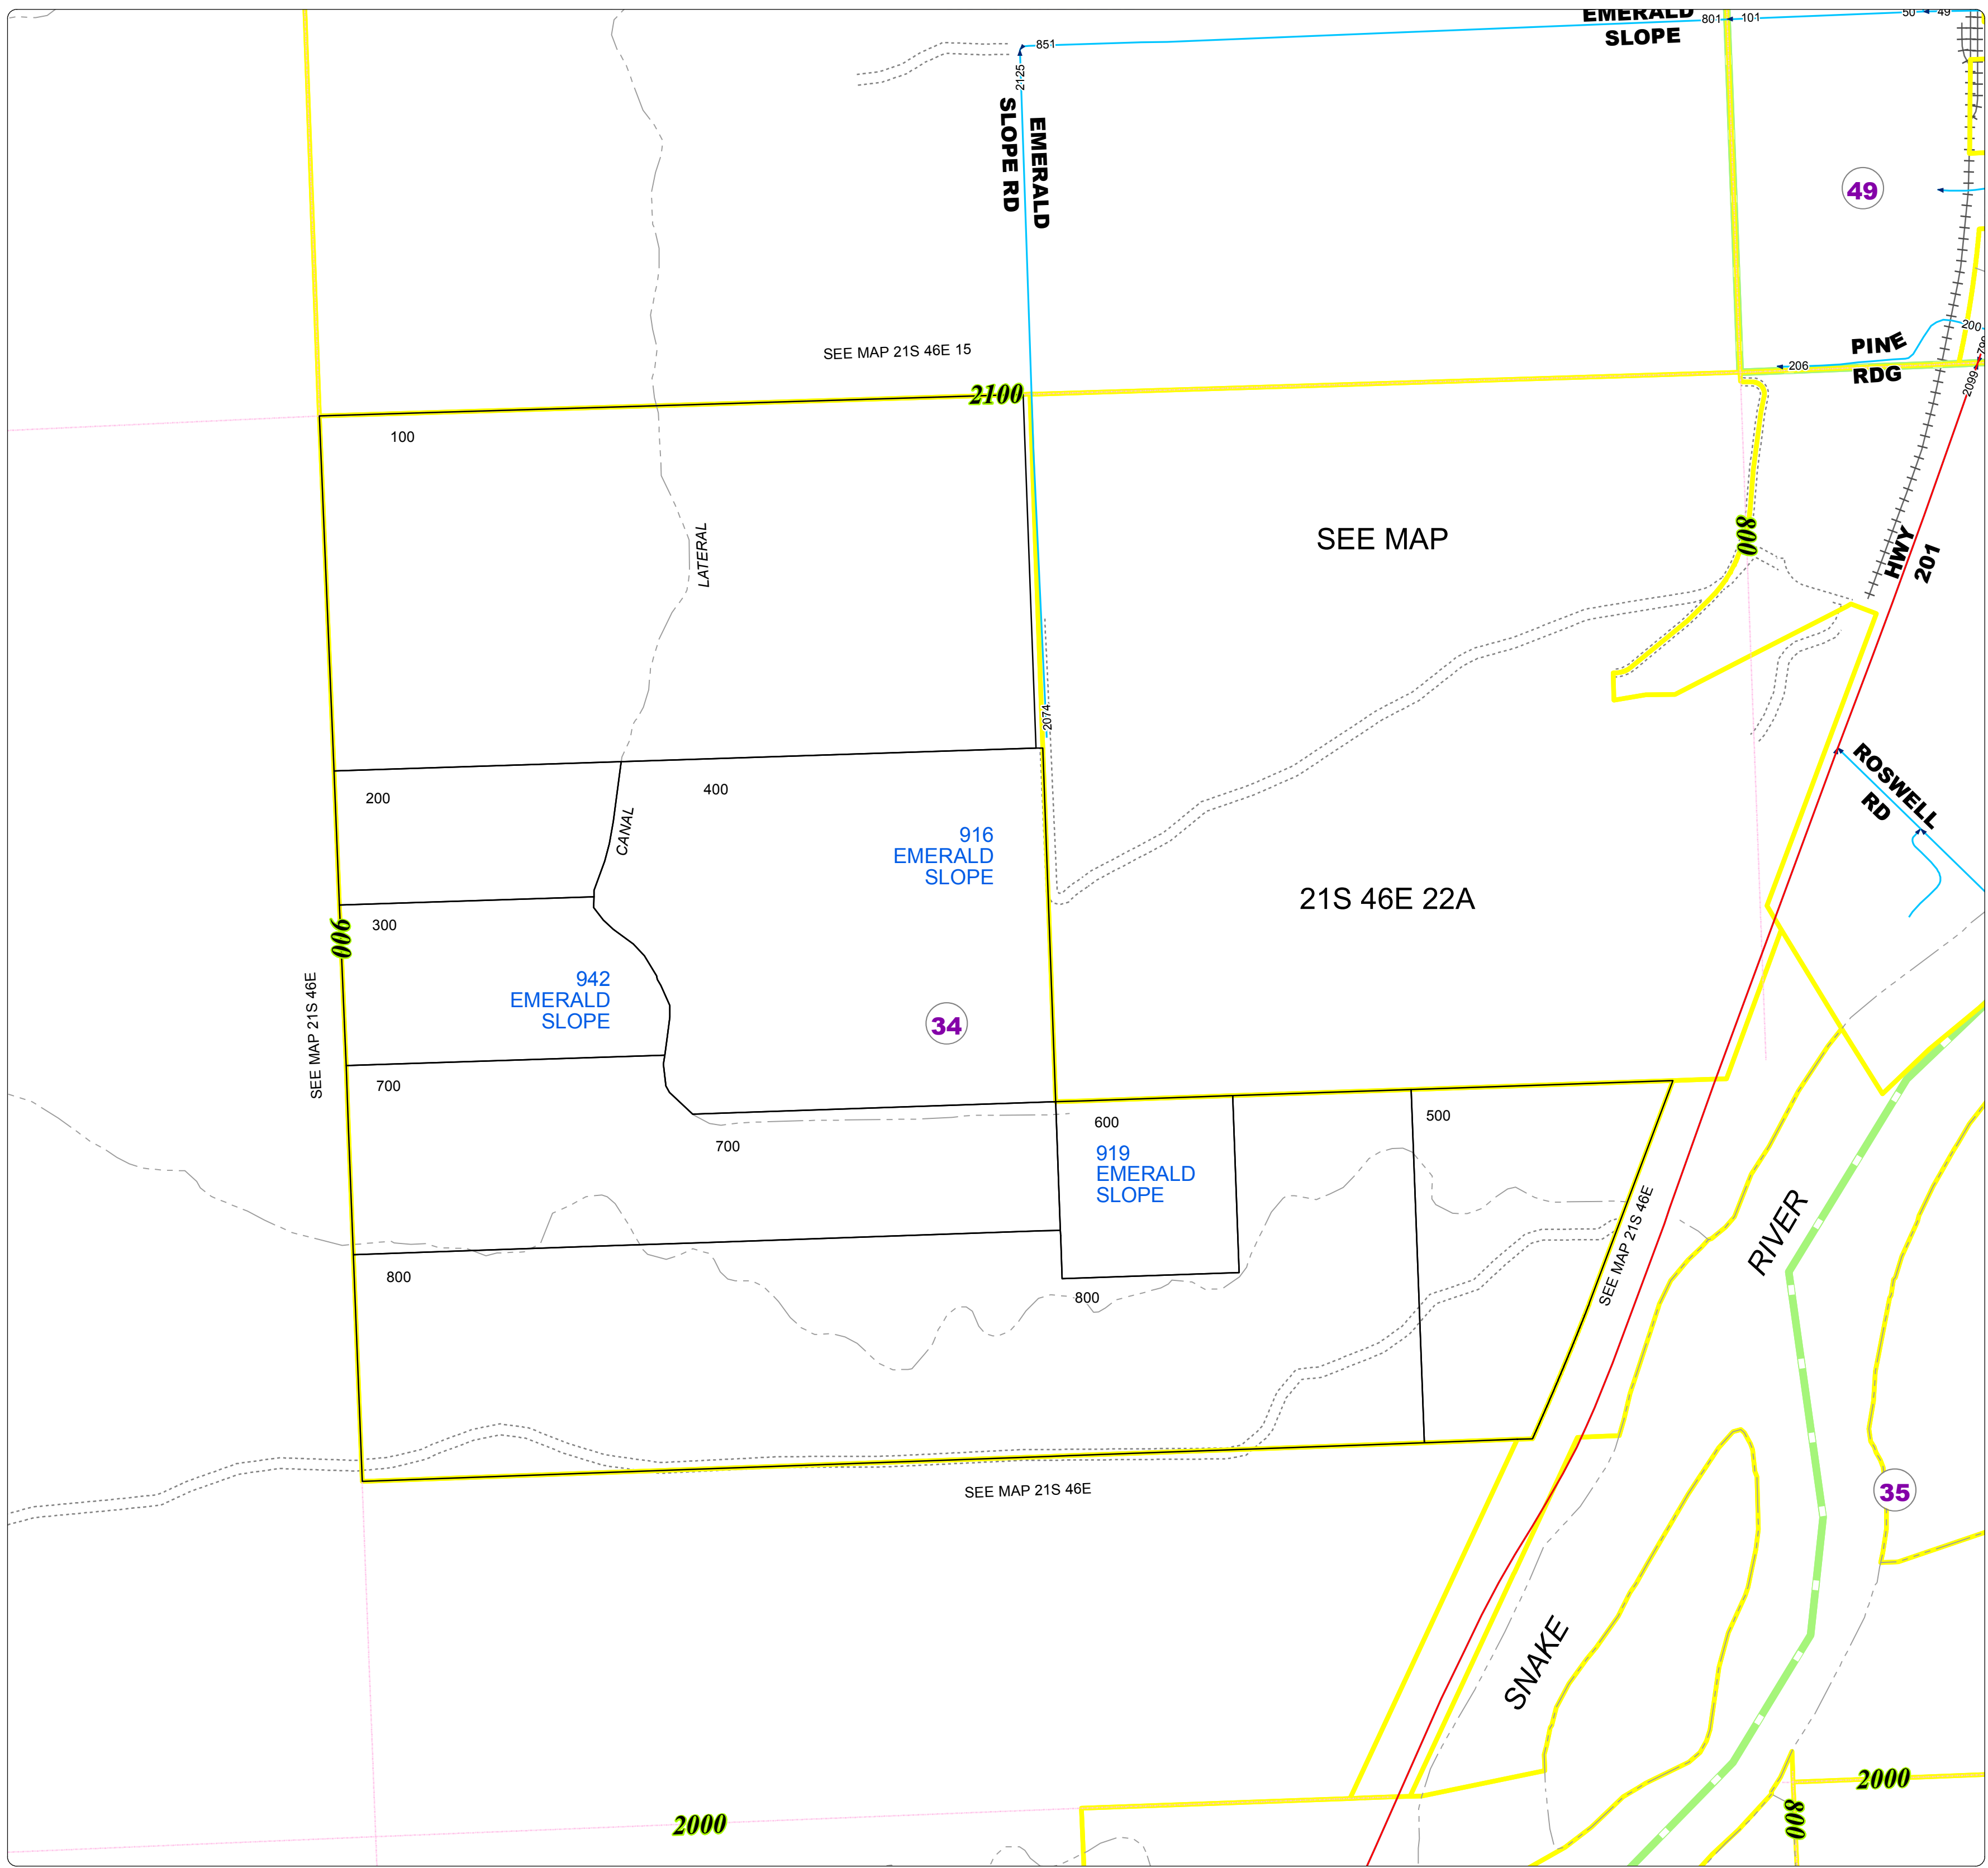

# Malheur County Address Map

- Legend**
- MapNumberBoundary
  - TAX CODE**
  - 34 - Adrian-Rural
  - 35 - Big Bend
  - 49 - Adrian-City

**DISCLAIMER**  
This information is not intended for use as an address locator and it should be noted that not all county address will be found. Parcels containing multiple addresses may only display a single address as recorded in the Assessor's database. This public information should be accepted and used by the recipient with the understanding that the data received from multiple sources was developed and collected for assessment purpose only.

GL2016

21S46E22