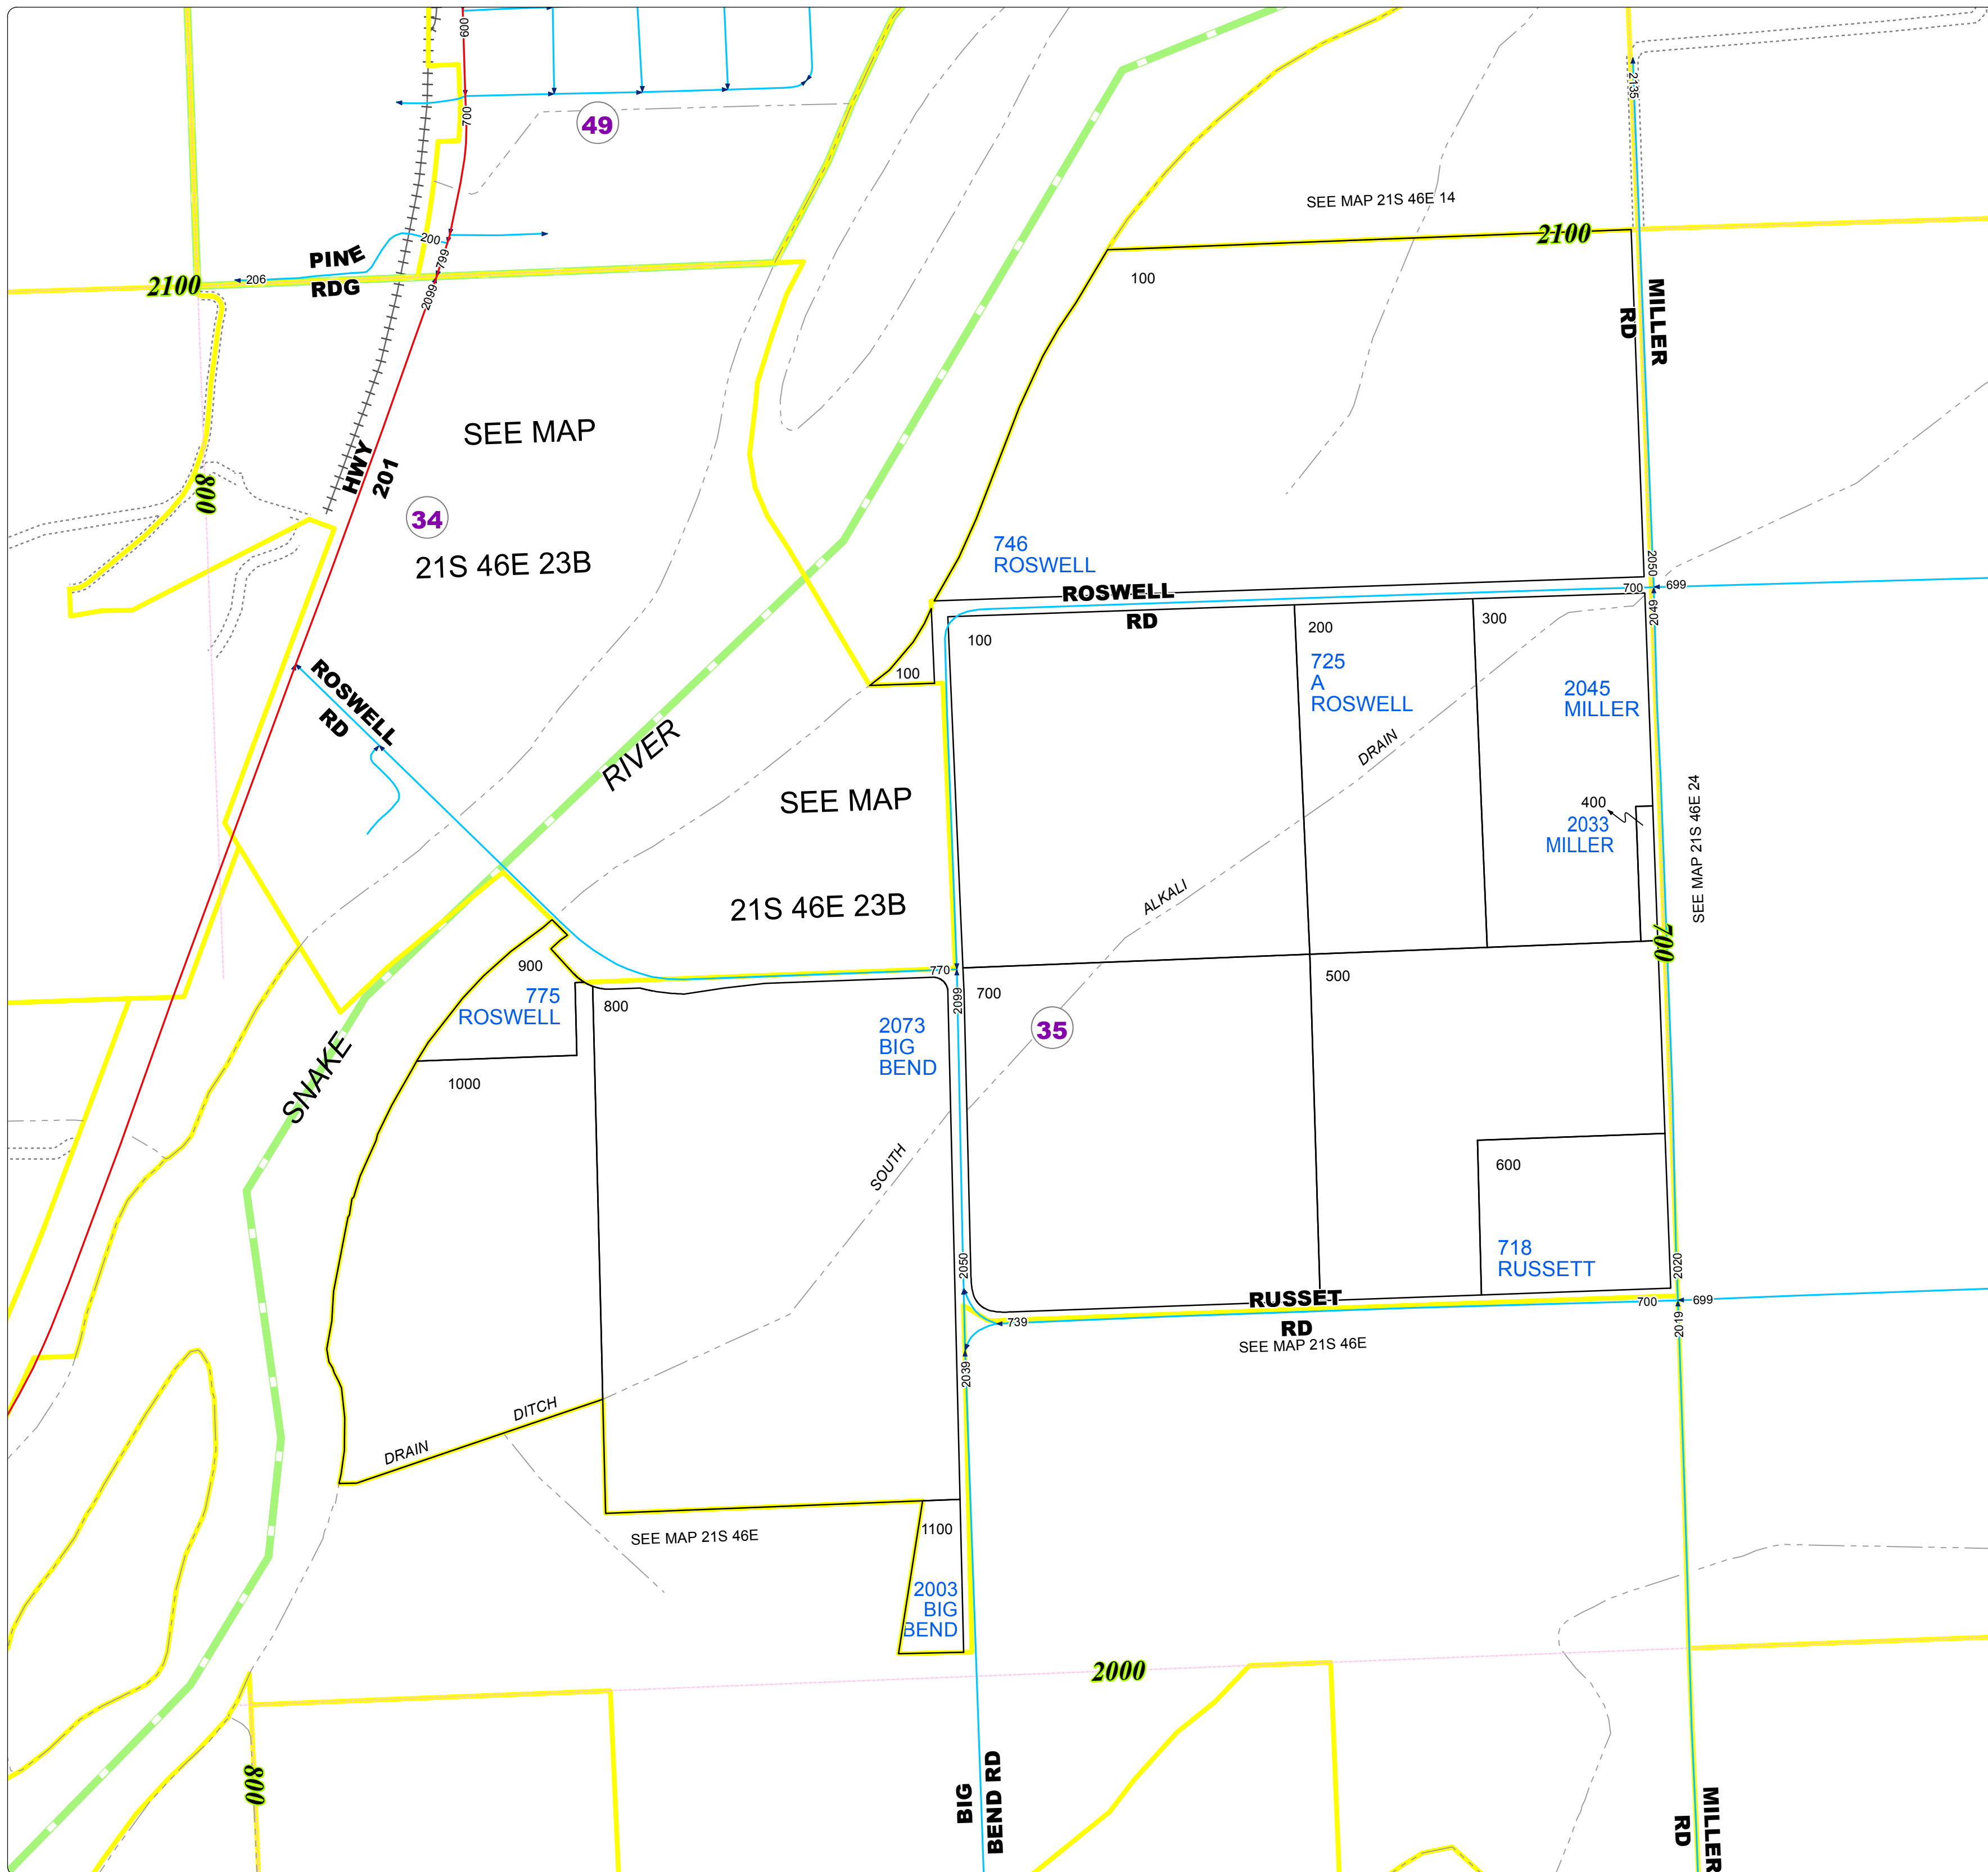

Malheur County Address Map

Legend

- MapNumberBoundary
- TAX CODE
- 34 - Adrian-Rural
- 35 - Big Bend
- 49 - Adrian-City

DISCLAIMER
This information is not intended for use as an address locator and it should be noted that not all county address will be found. Parcels containing multiple addresses may only display a single address as recorded in the Assessor's database. This public information should be accepted and used by the recipient with the understanding that the data received from multiple sources was developed and collected for assessment purpose only.

GL2016

21S46E23