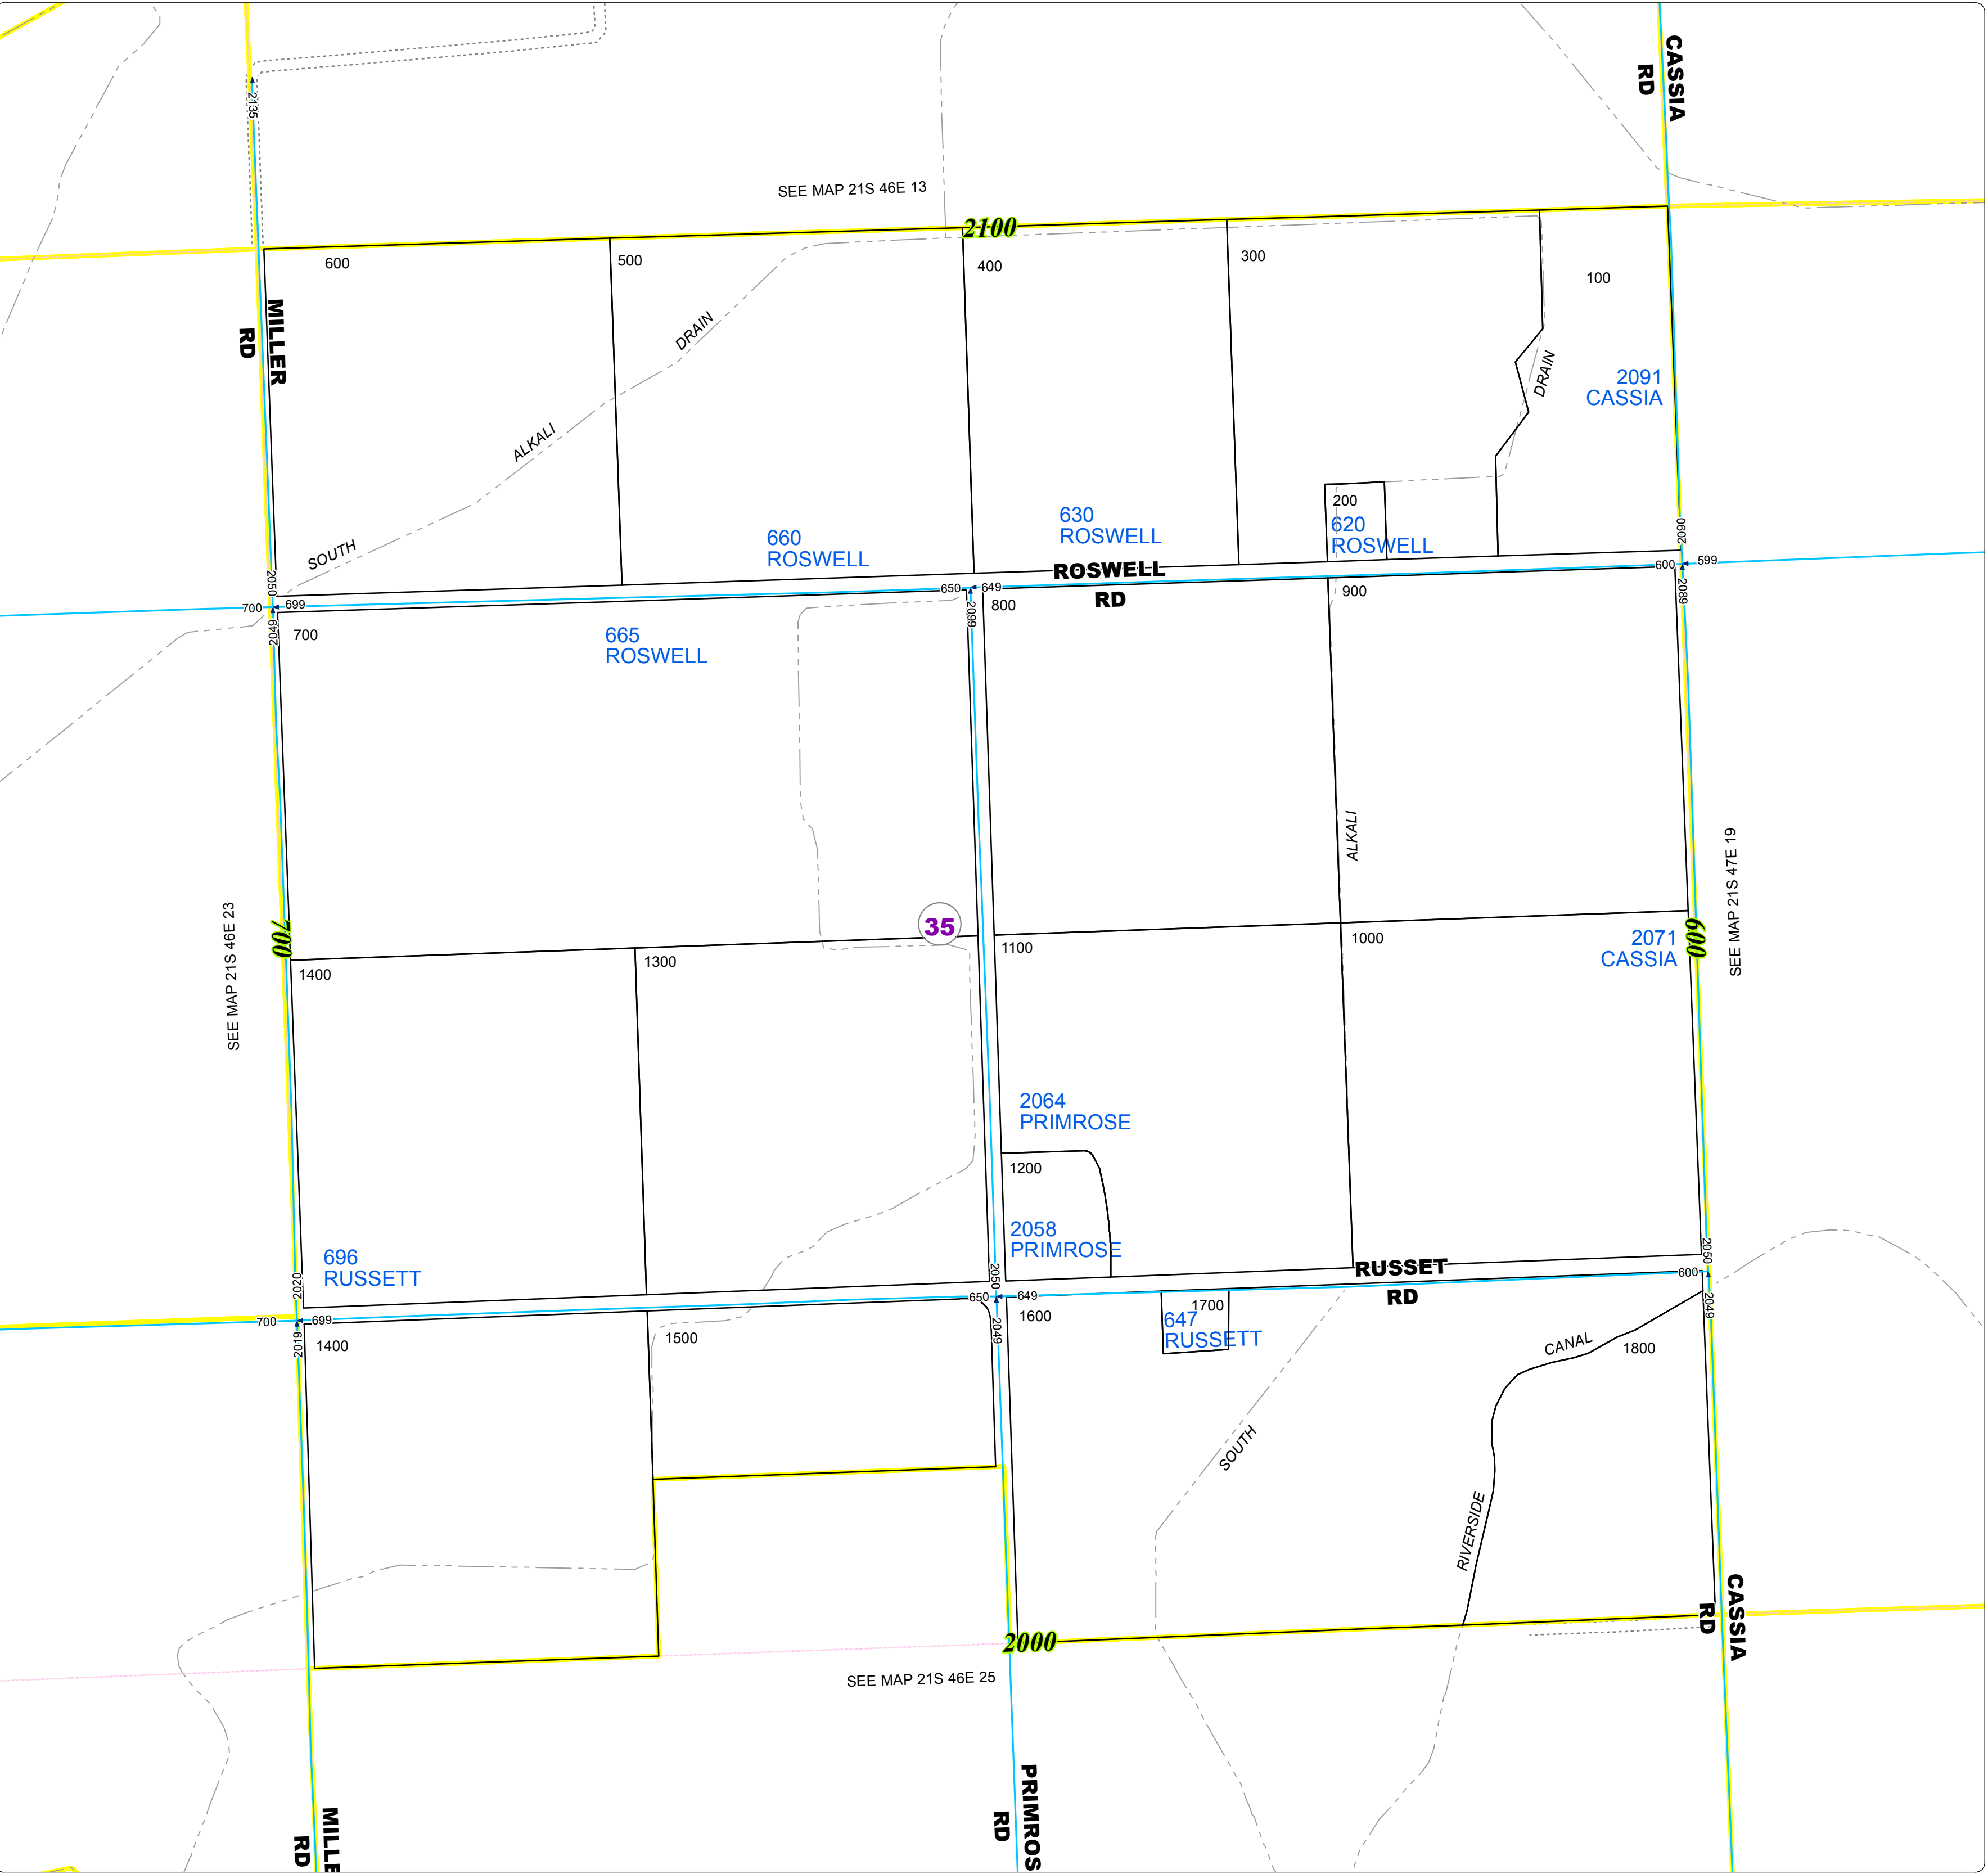

Malheur County Address Map

- Legend
- MapNumberBoundary
 - TAX CODE
 - 35 35 - Big Bend

DISCLAIMER
This information is not intended for use as an address locator and it should be noted that not all county address will be found. Parcels containing multiple addresses may only display a single address as recorded in the Assessor's database. This public information should be accepted and used by the recipient with the understanding that the data received from multiple sources was developed and collected for assessment purpose only.