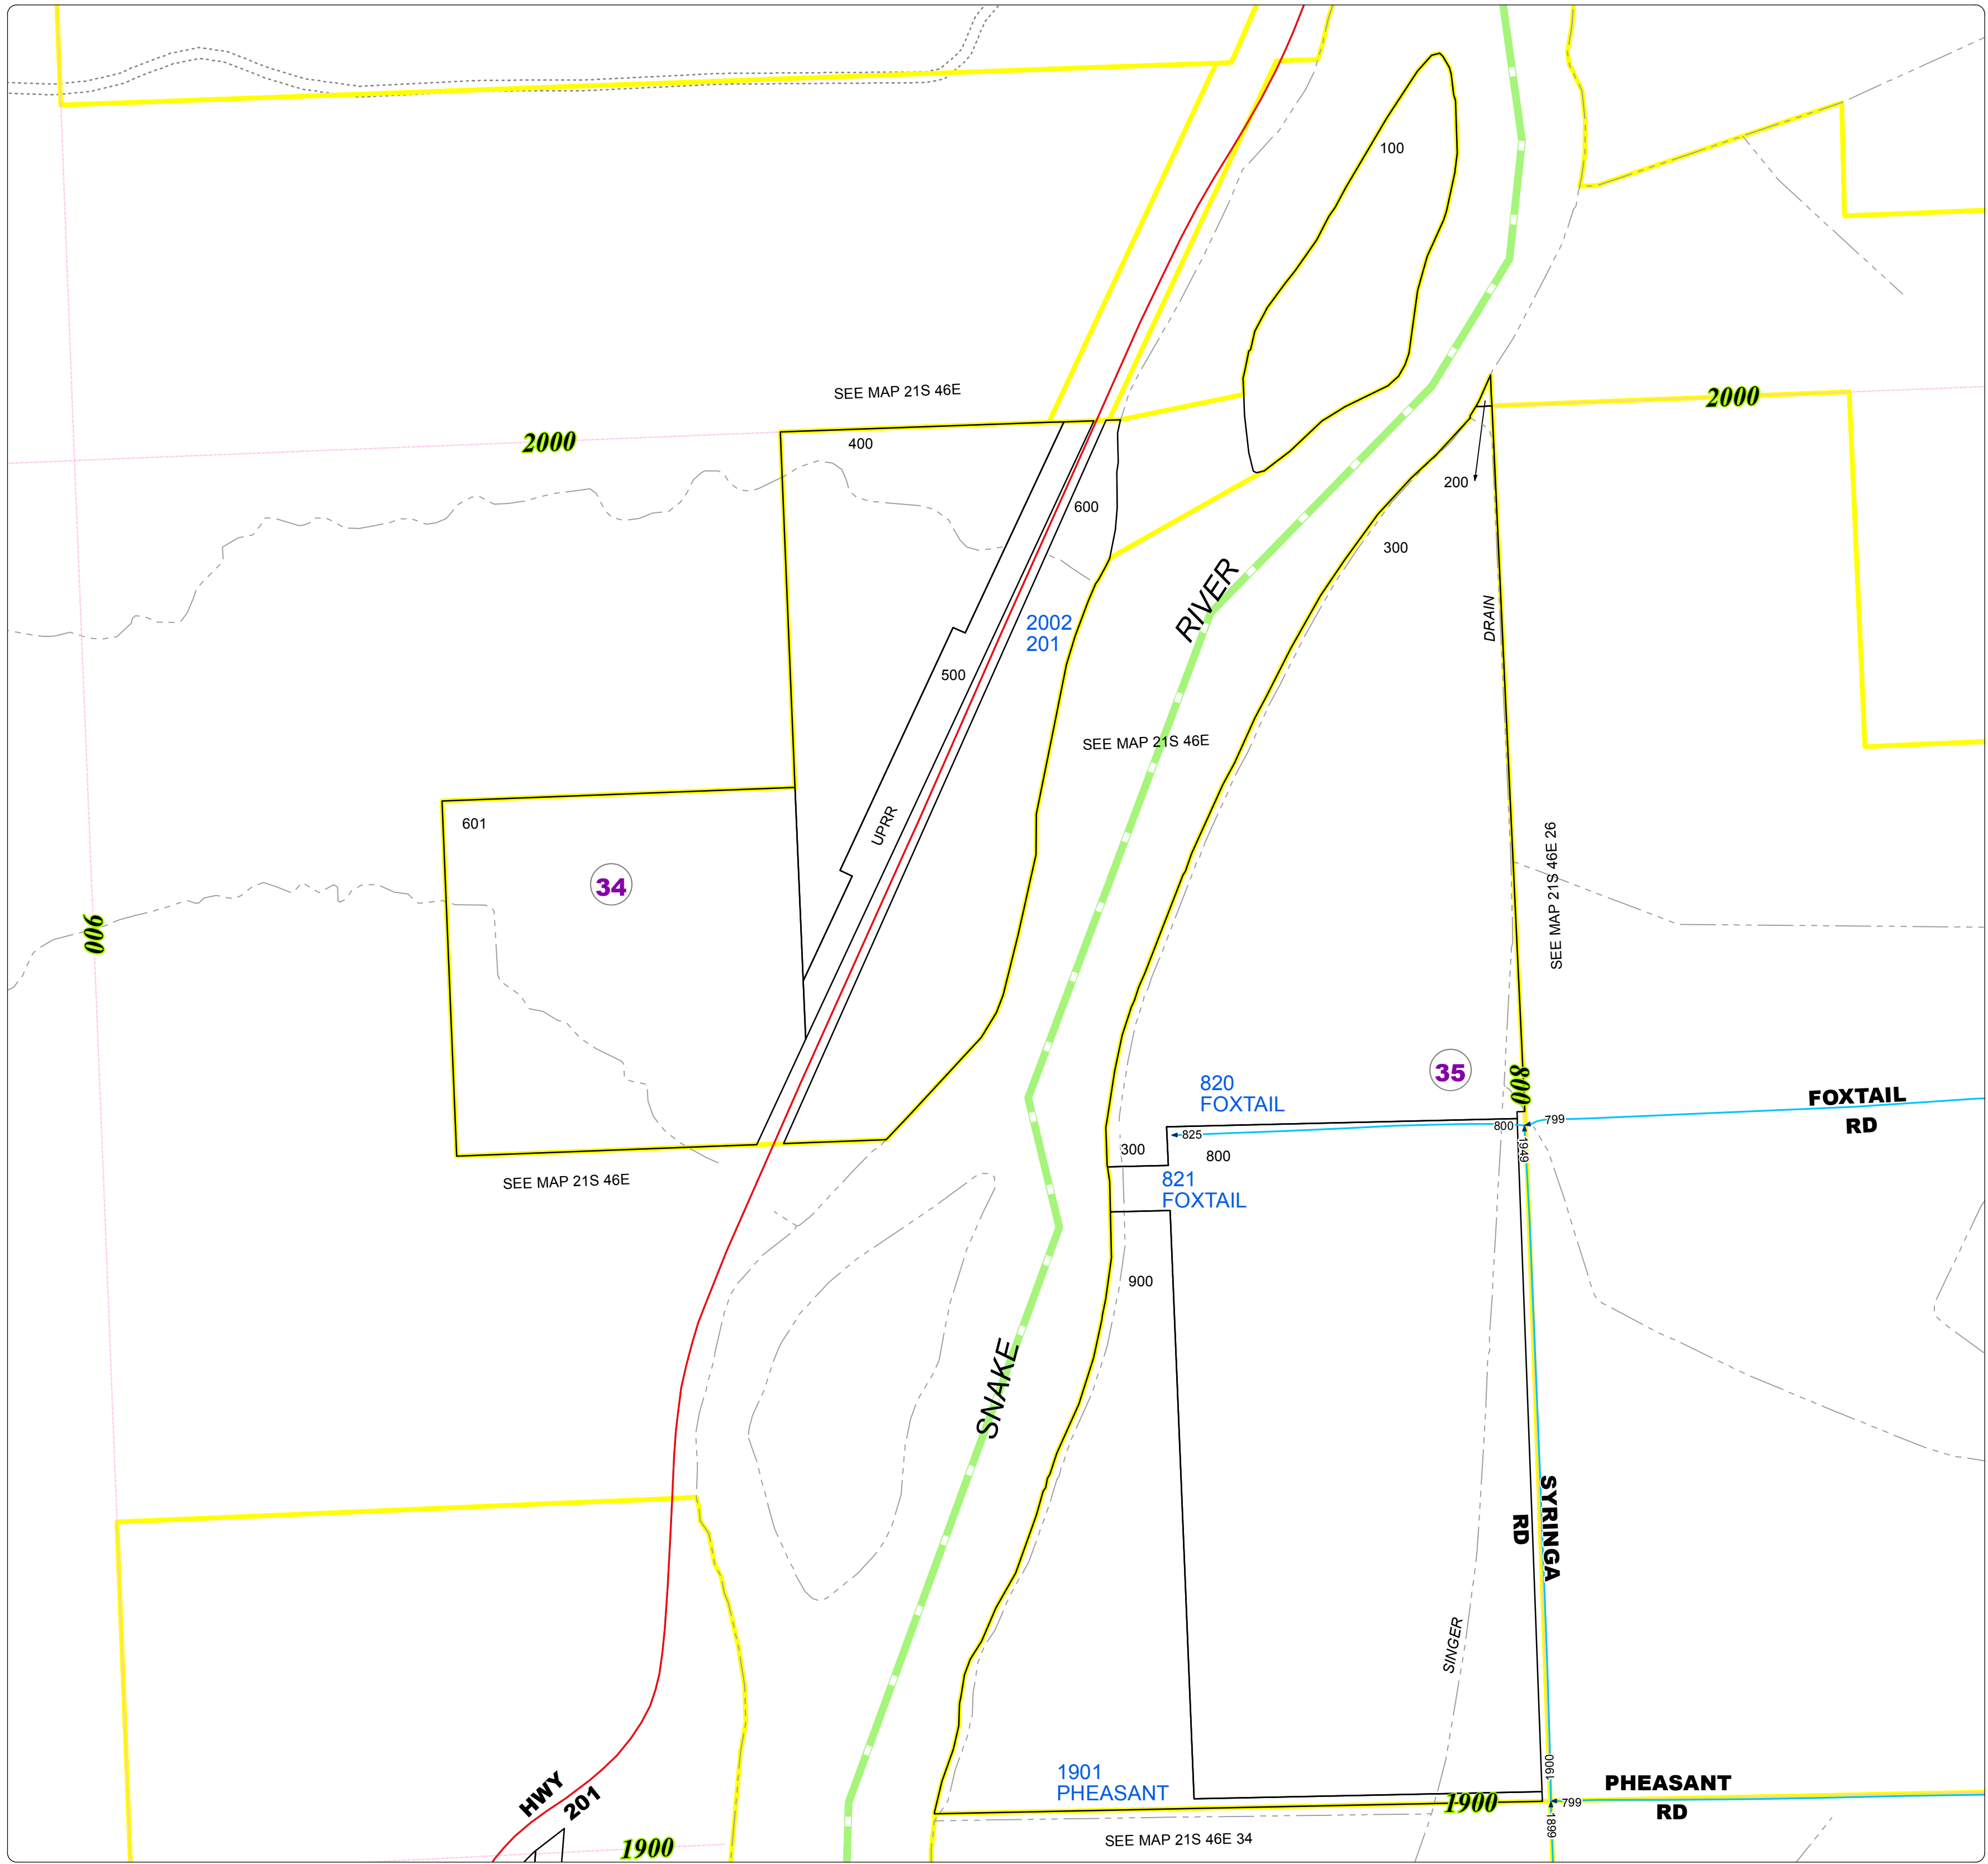

# Malheur County Address Map

- Legend**
- MapNumberBoundary
  - TAX CODE**
  - 34 - Adrian-Rural
  - 35 - Big Bend

**DISCLAIMER**  
 This information is not intended for use as an address locator and it should be noted that not all county address will be found. Parcels containing multiple addresses may only display a single address as recorded in the Assessor's database. This public information should be accepted and used by the recipient with the understanding that the data received from multiple sources was developed and collected for assessment purpose only.

GL2016

21S46E27