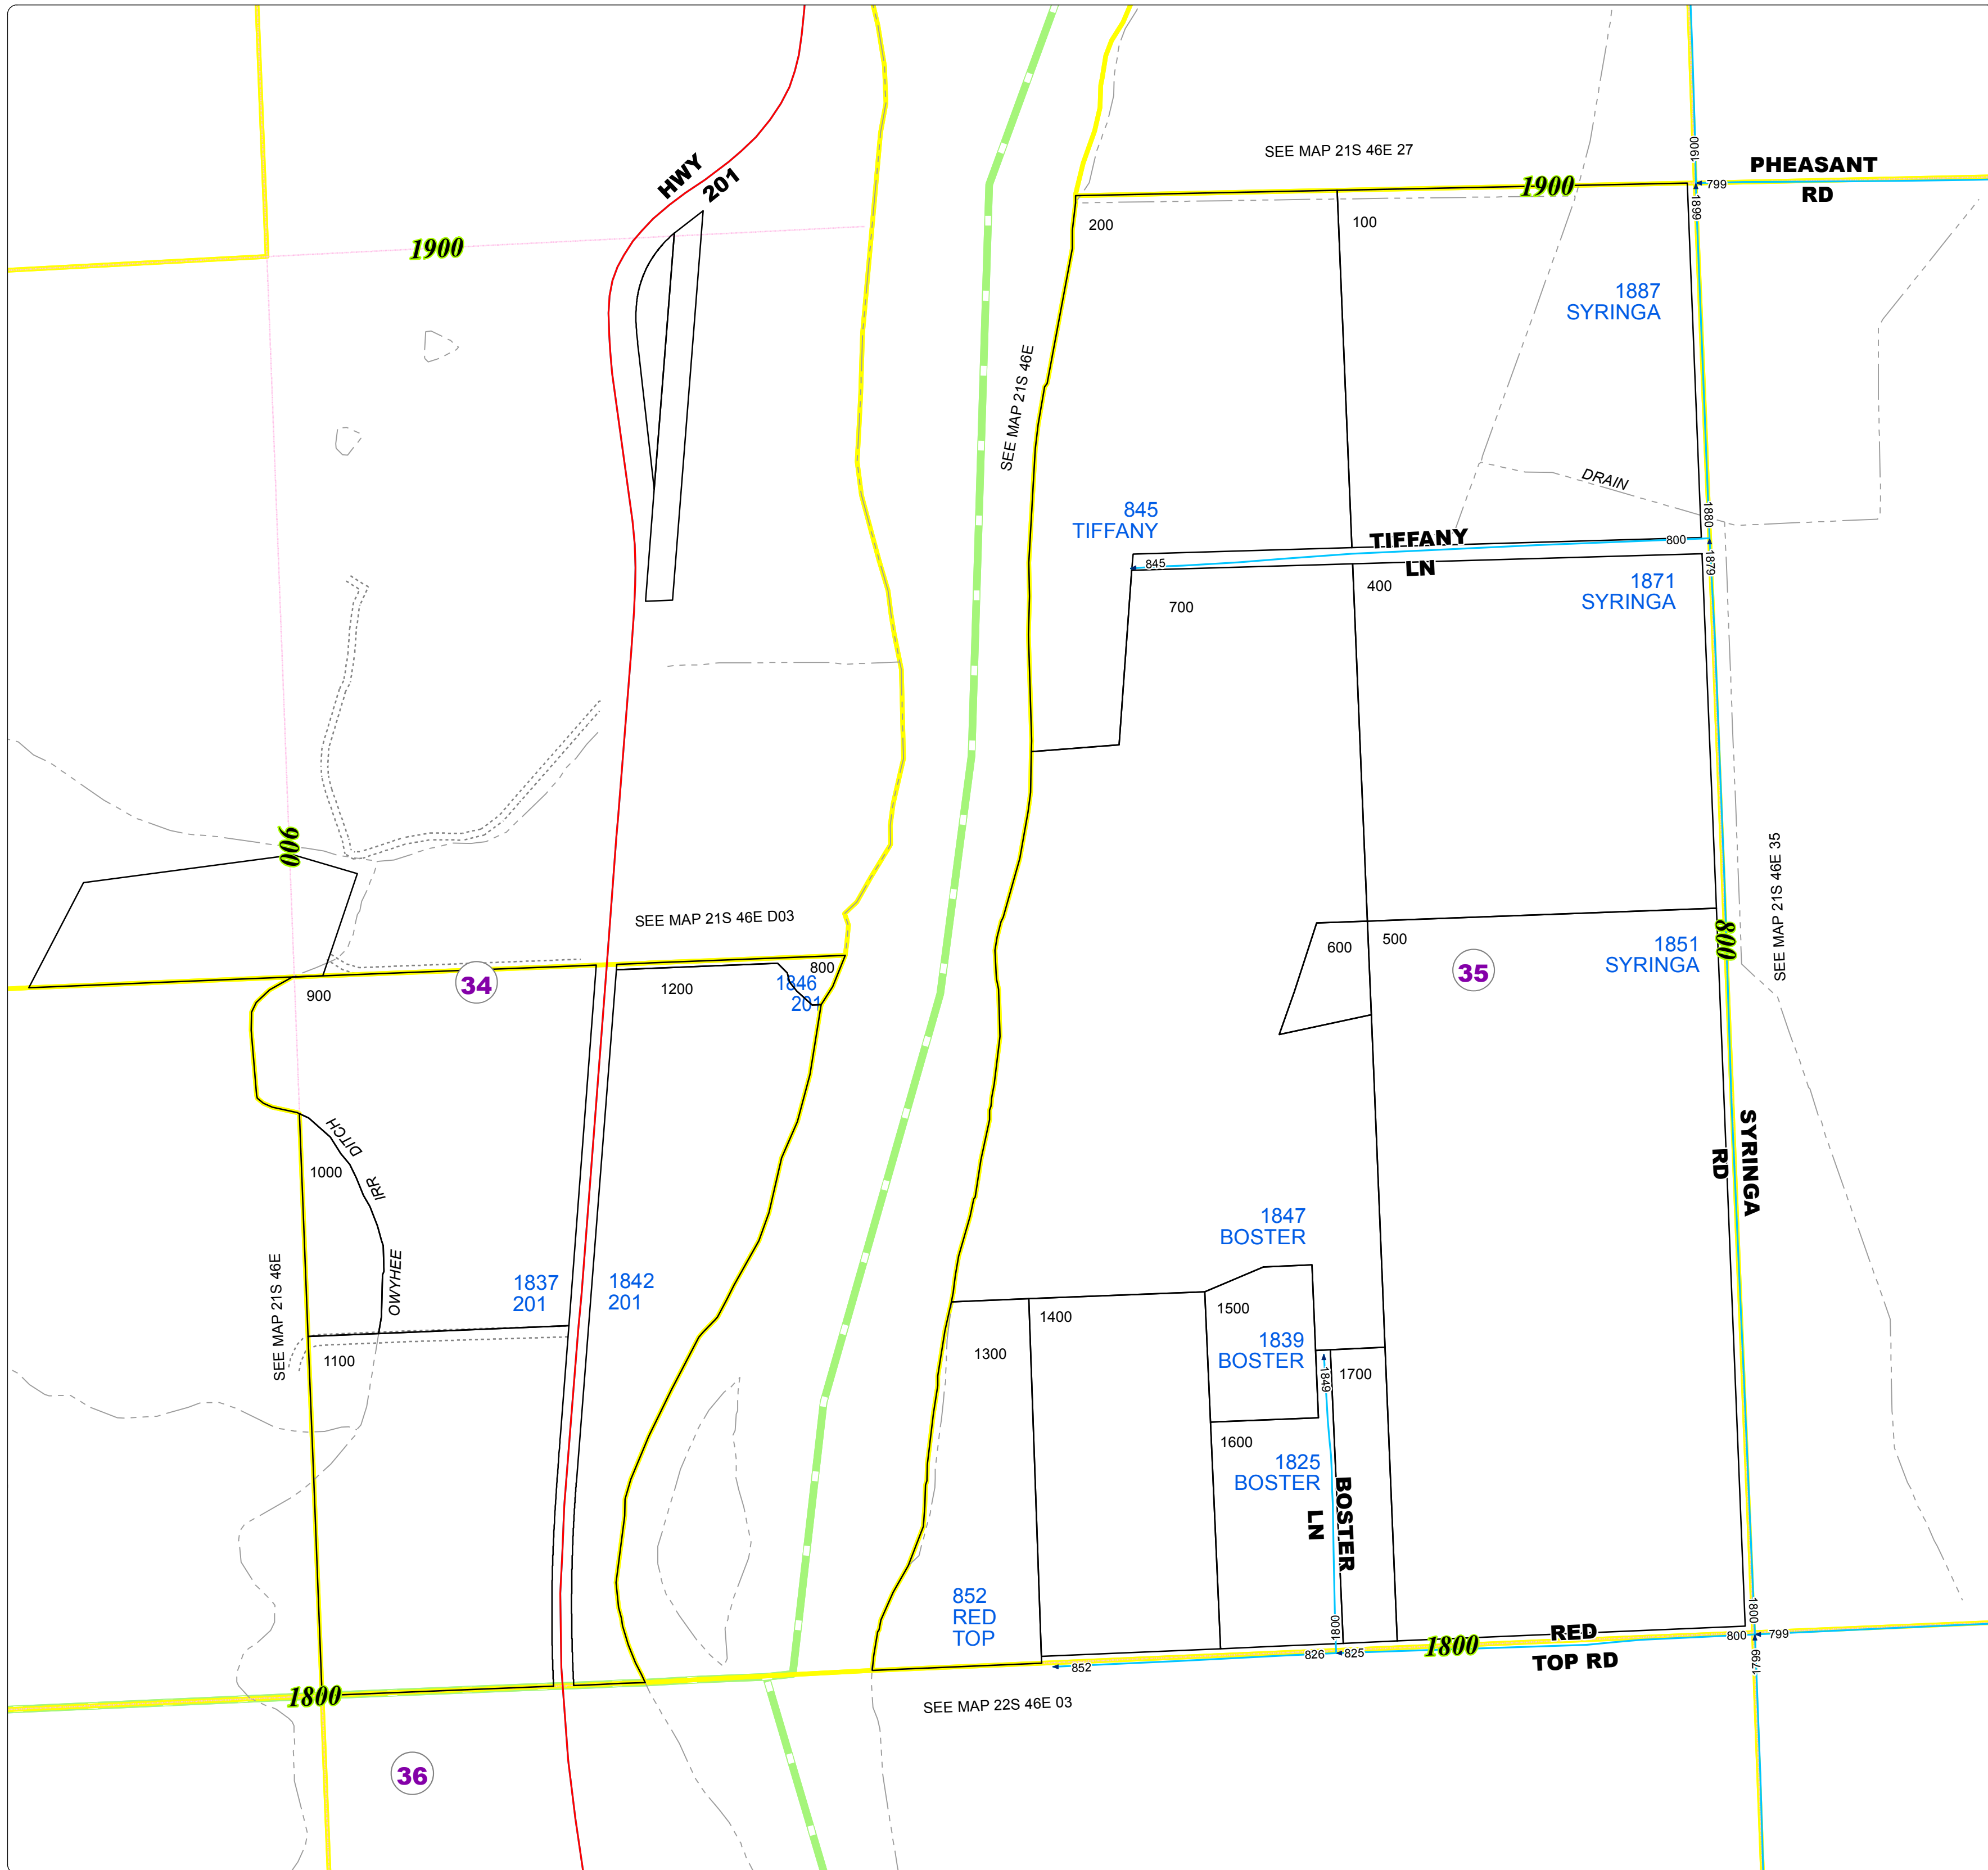

# Malheur County Address Map

### Legend

MapNumberBoundary

### TAX CODE

- 34 - Adrian-Rural
- 35 - Big Bend
- 36 - Ridgeview

**DISCLAIMER**  
This information is not intended for use as an address locator and it should be noted that not all county address will be found. Parcels containing multiple addresses may only display a single address as recorded in the Assessor's database. This public information should be accepted and used by the recipient with the understanding that the data received from multiple sources was developed and collected for assessment purpose only.