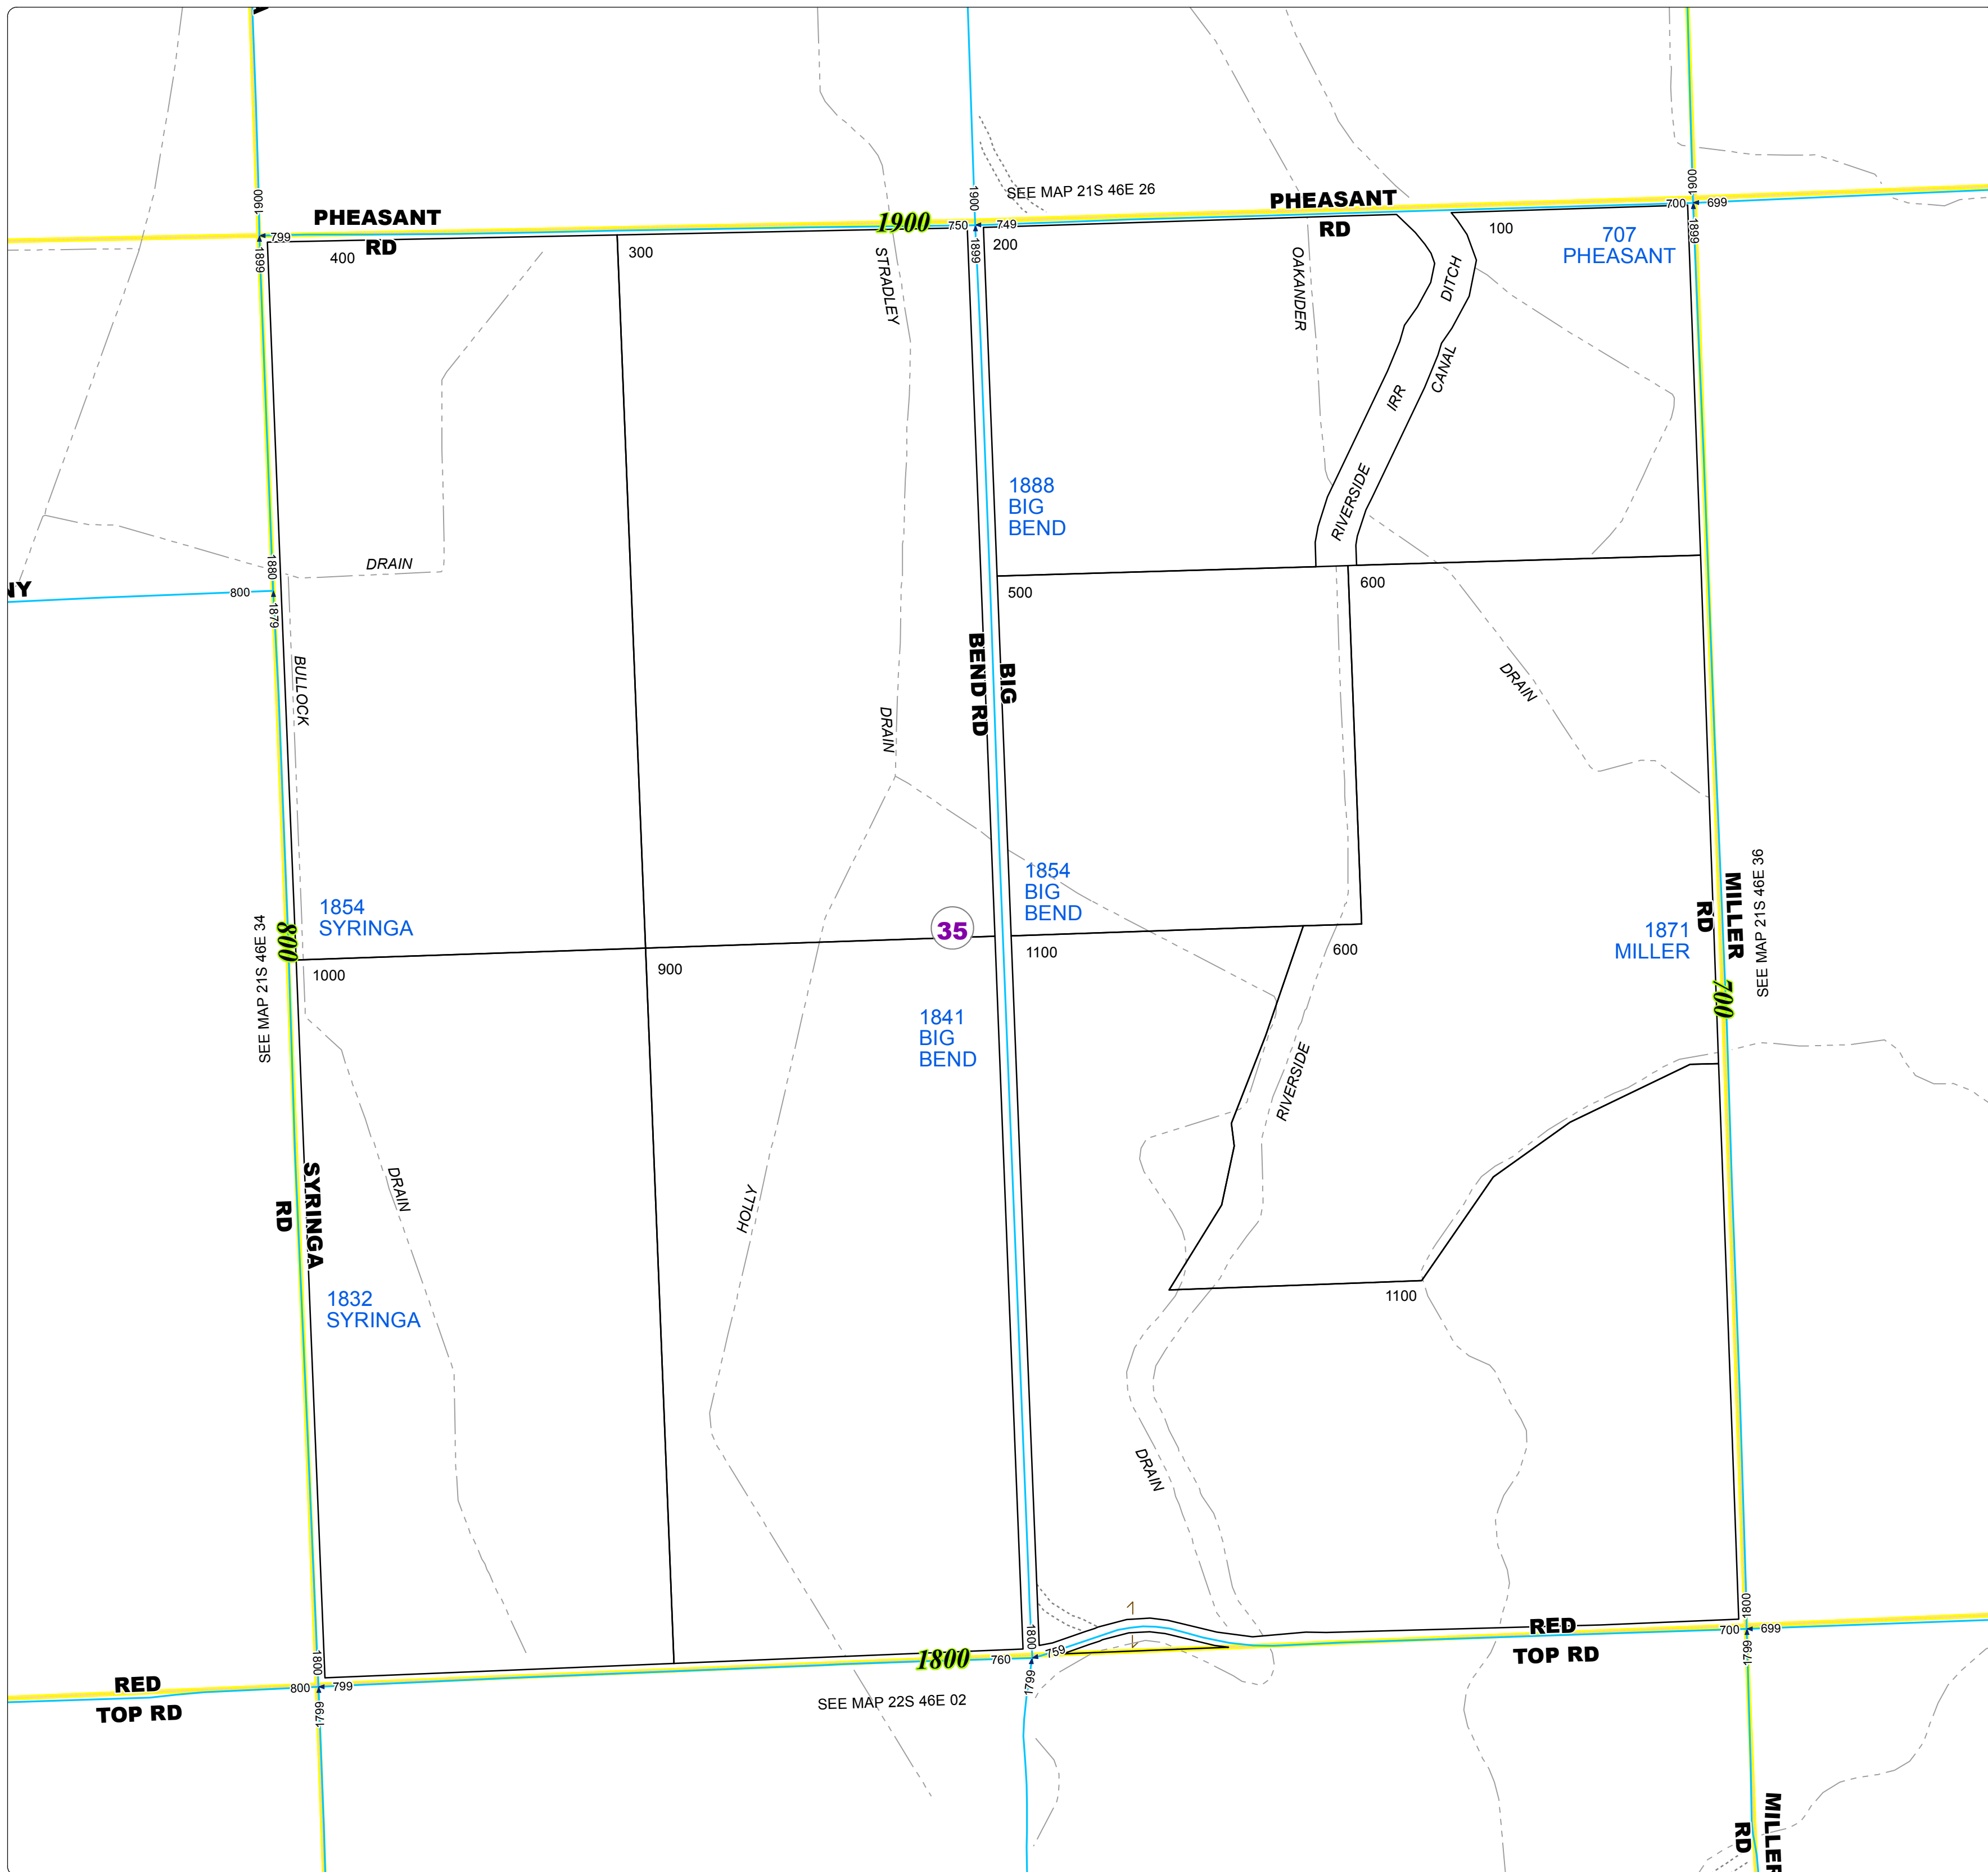

Malheur County Address Map

- Legend
- MapNumberBoundary
 - TAX CODE
 - 35 - Big Bend

DISCLAIMER
This information is not intended for use as an address locator and it should be noted that not all county address will be found. Parcels containing multiple addresses may only display a single address as recorded in the Assessor's database. This public information should be accepted and used by the recipient with the understanding that the data received from multiple sources was developed and collected for assessment purpose only.