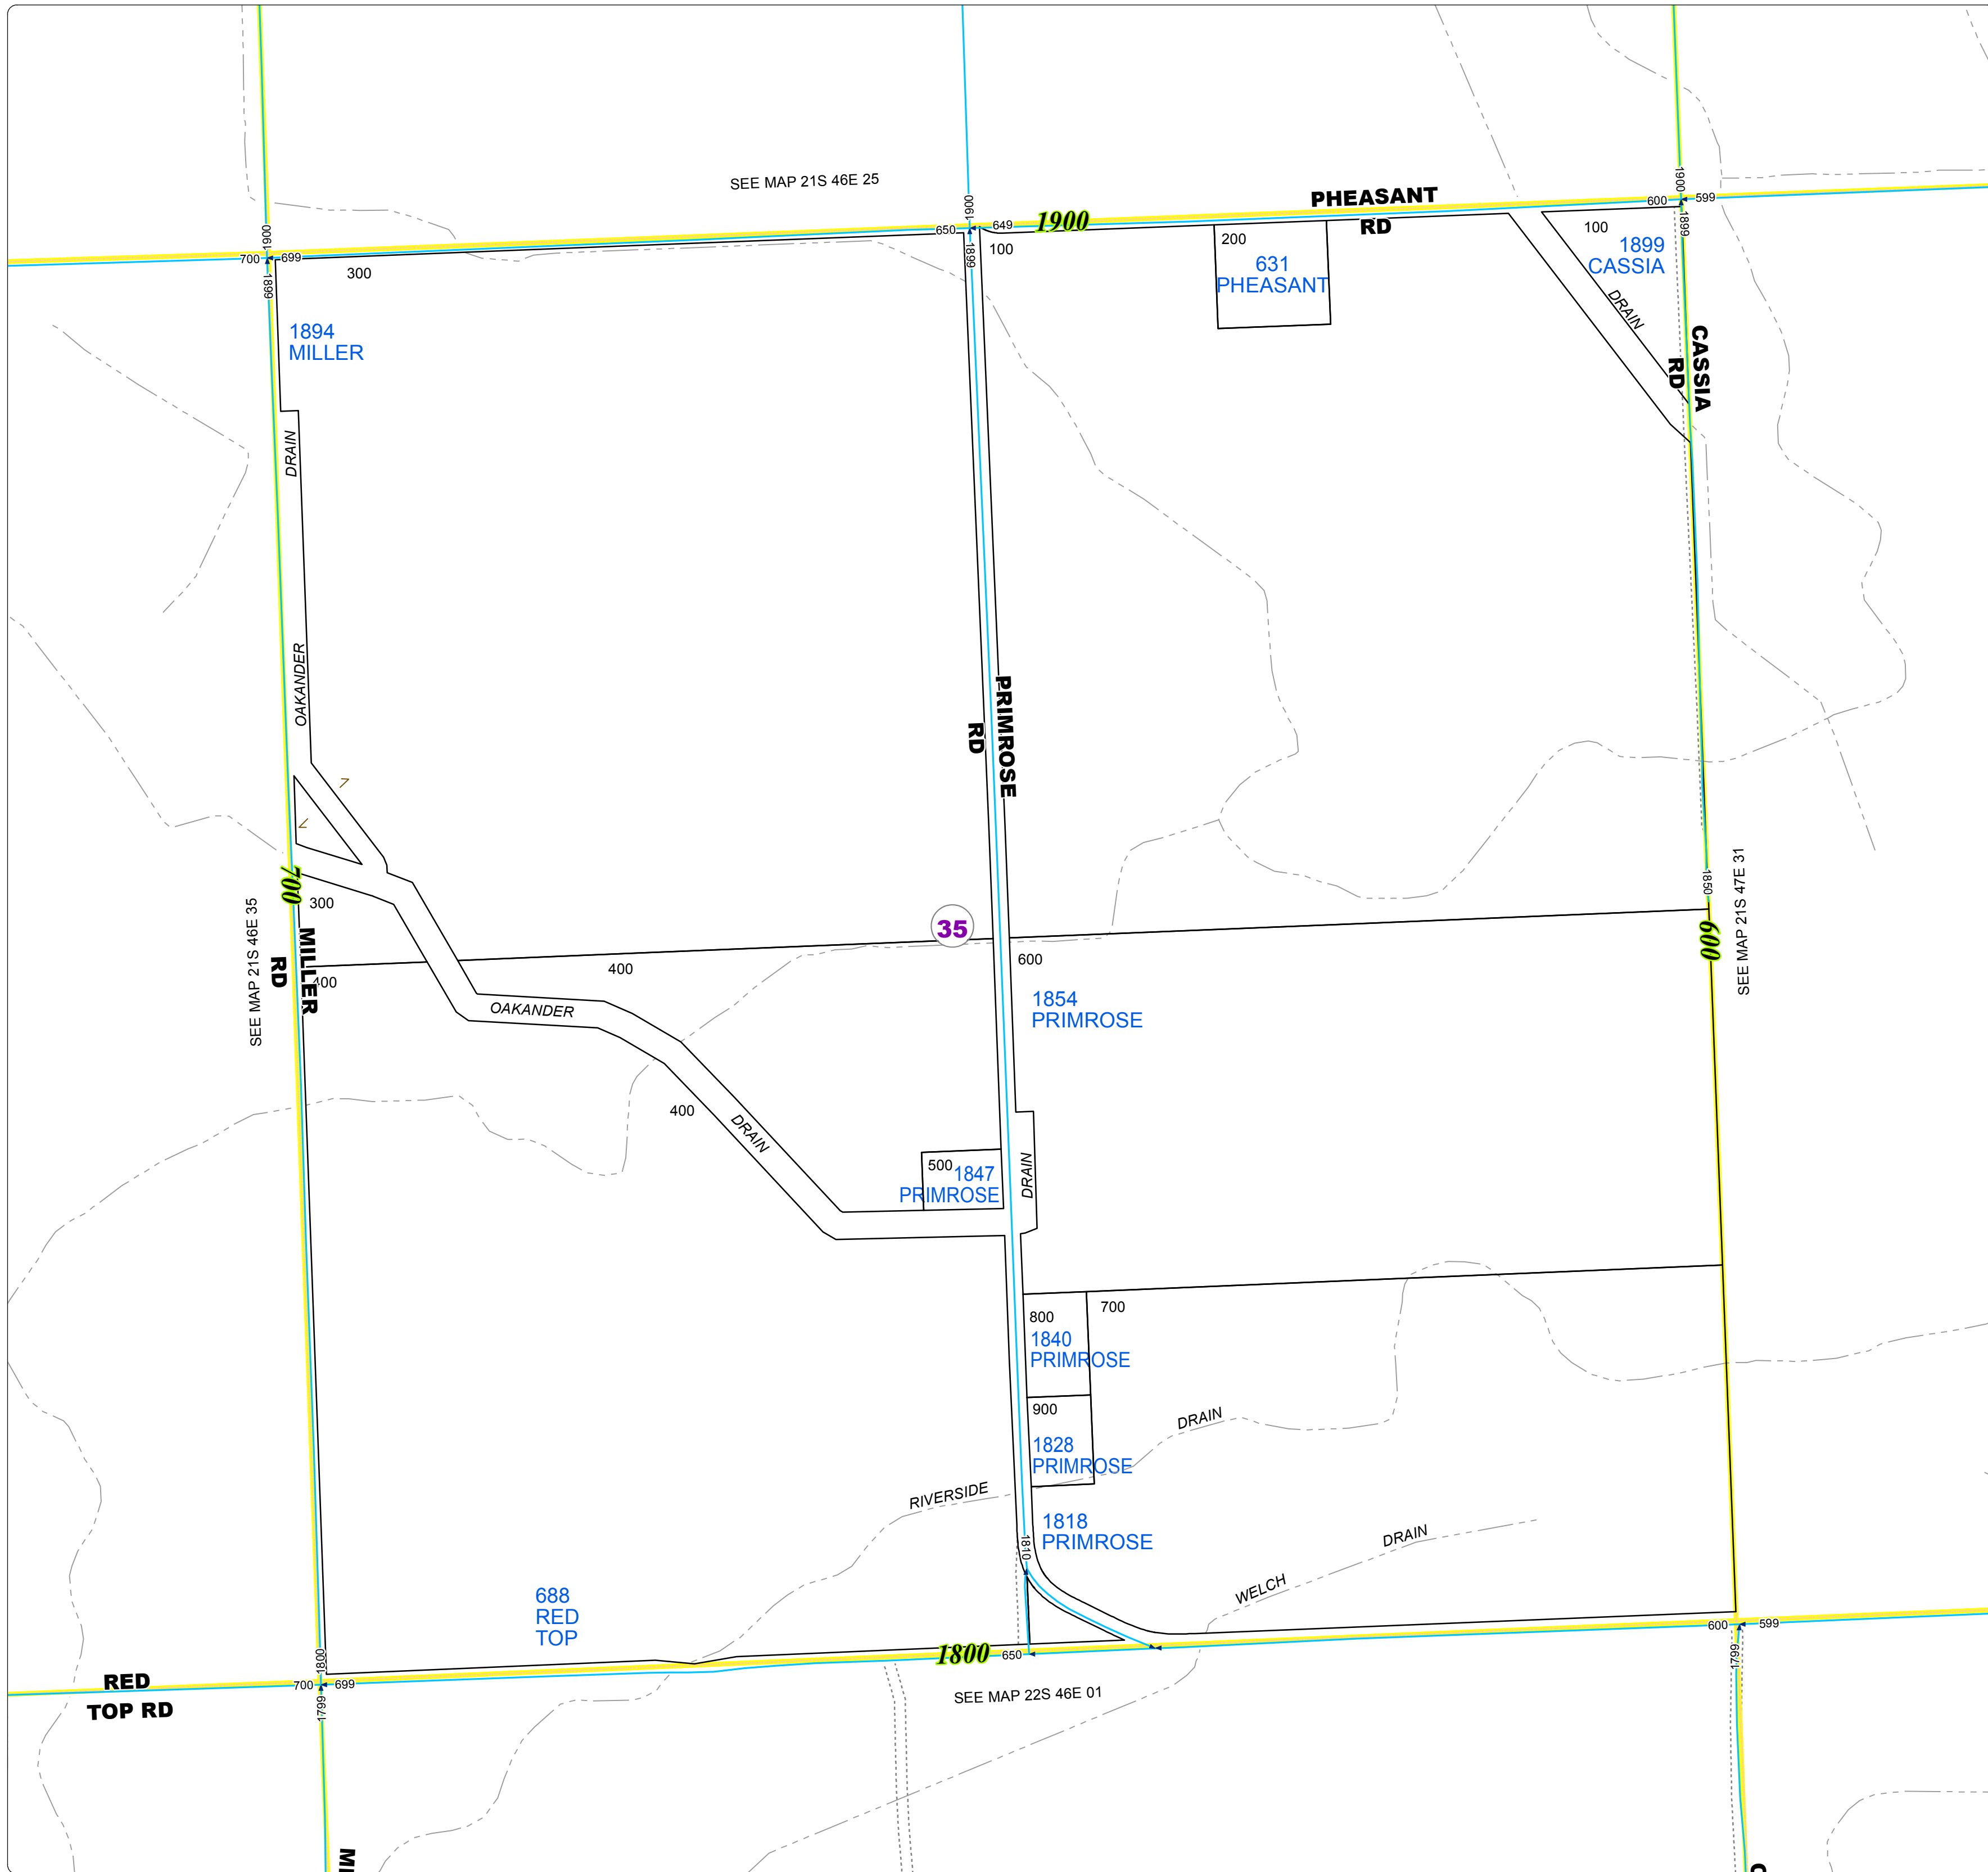

Malheur County  
Address Map

- Legend
- MapNumberBoundary
  - TAX CODE
  - 35 - Big Bend

**DISCLAIMER**  
This information is not intended for use as an address locator and it should be noted that not all county address will be found. Parcels containing multiple addresses may only display a single address as recorded in the Assessor's database. This public information should be accepted and used by the recipient with the understanding that the data received from multiple sources was developed and collected for assessment purpose only.