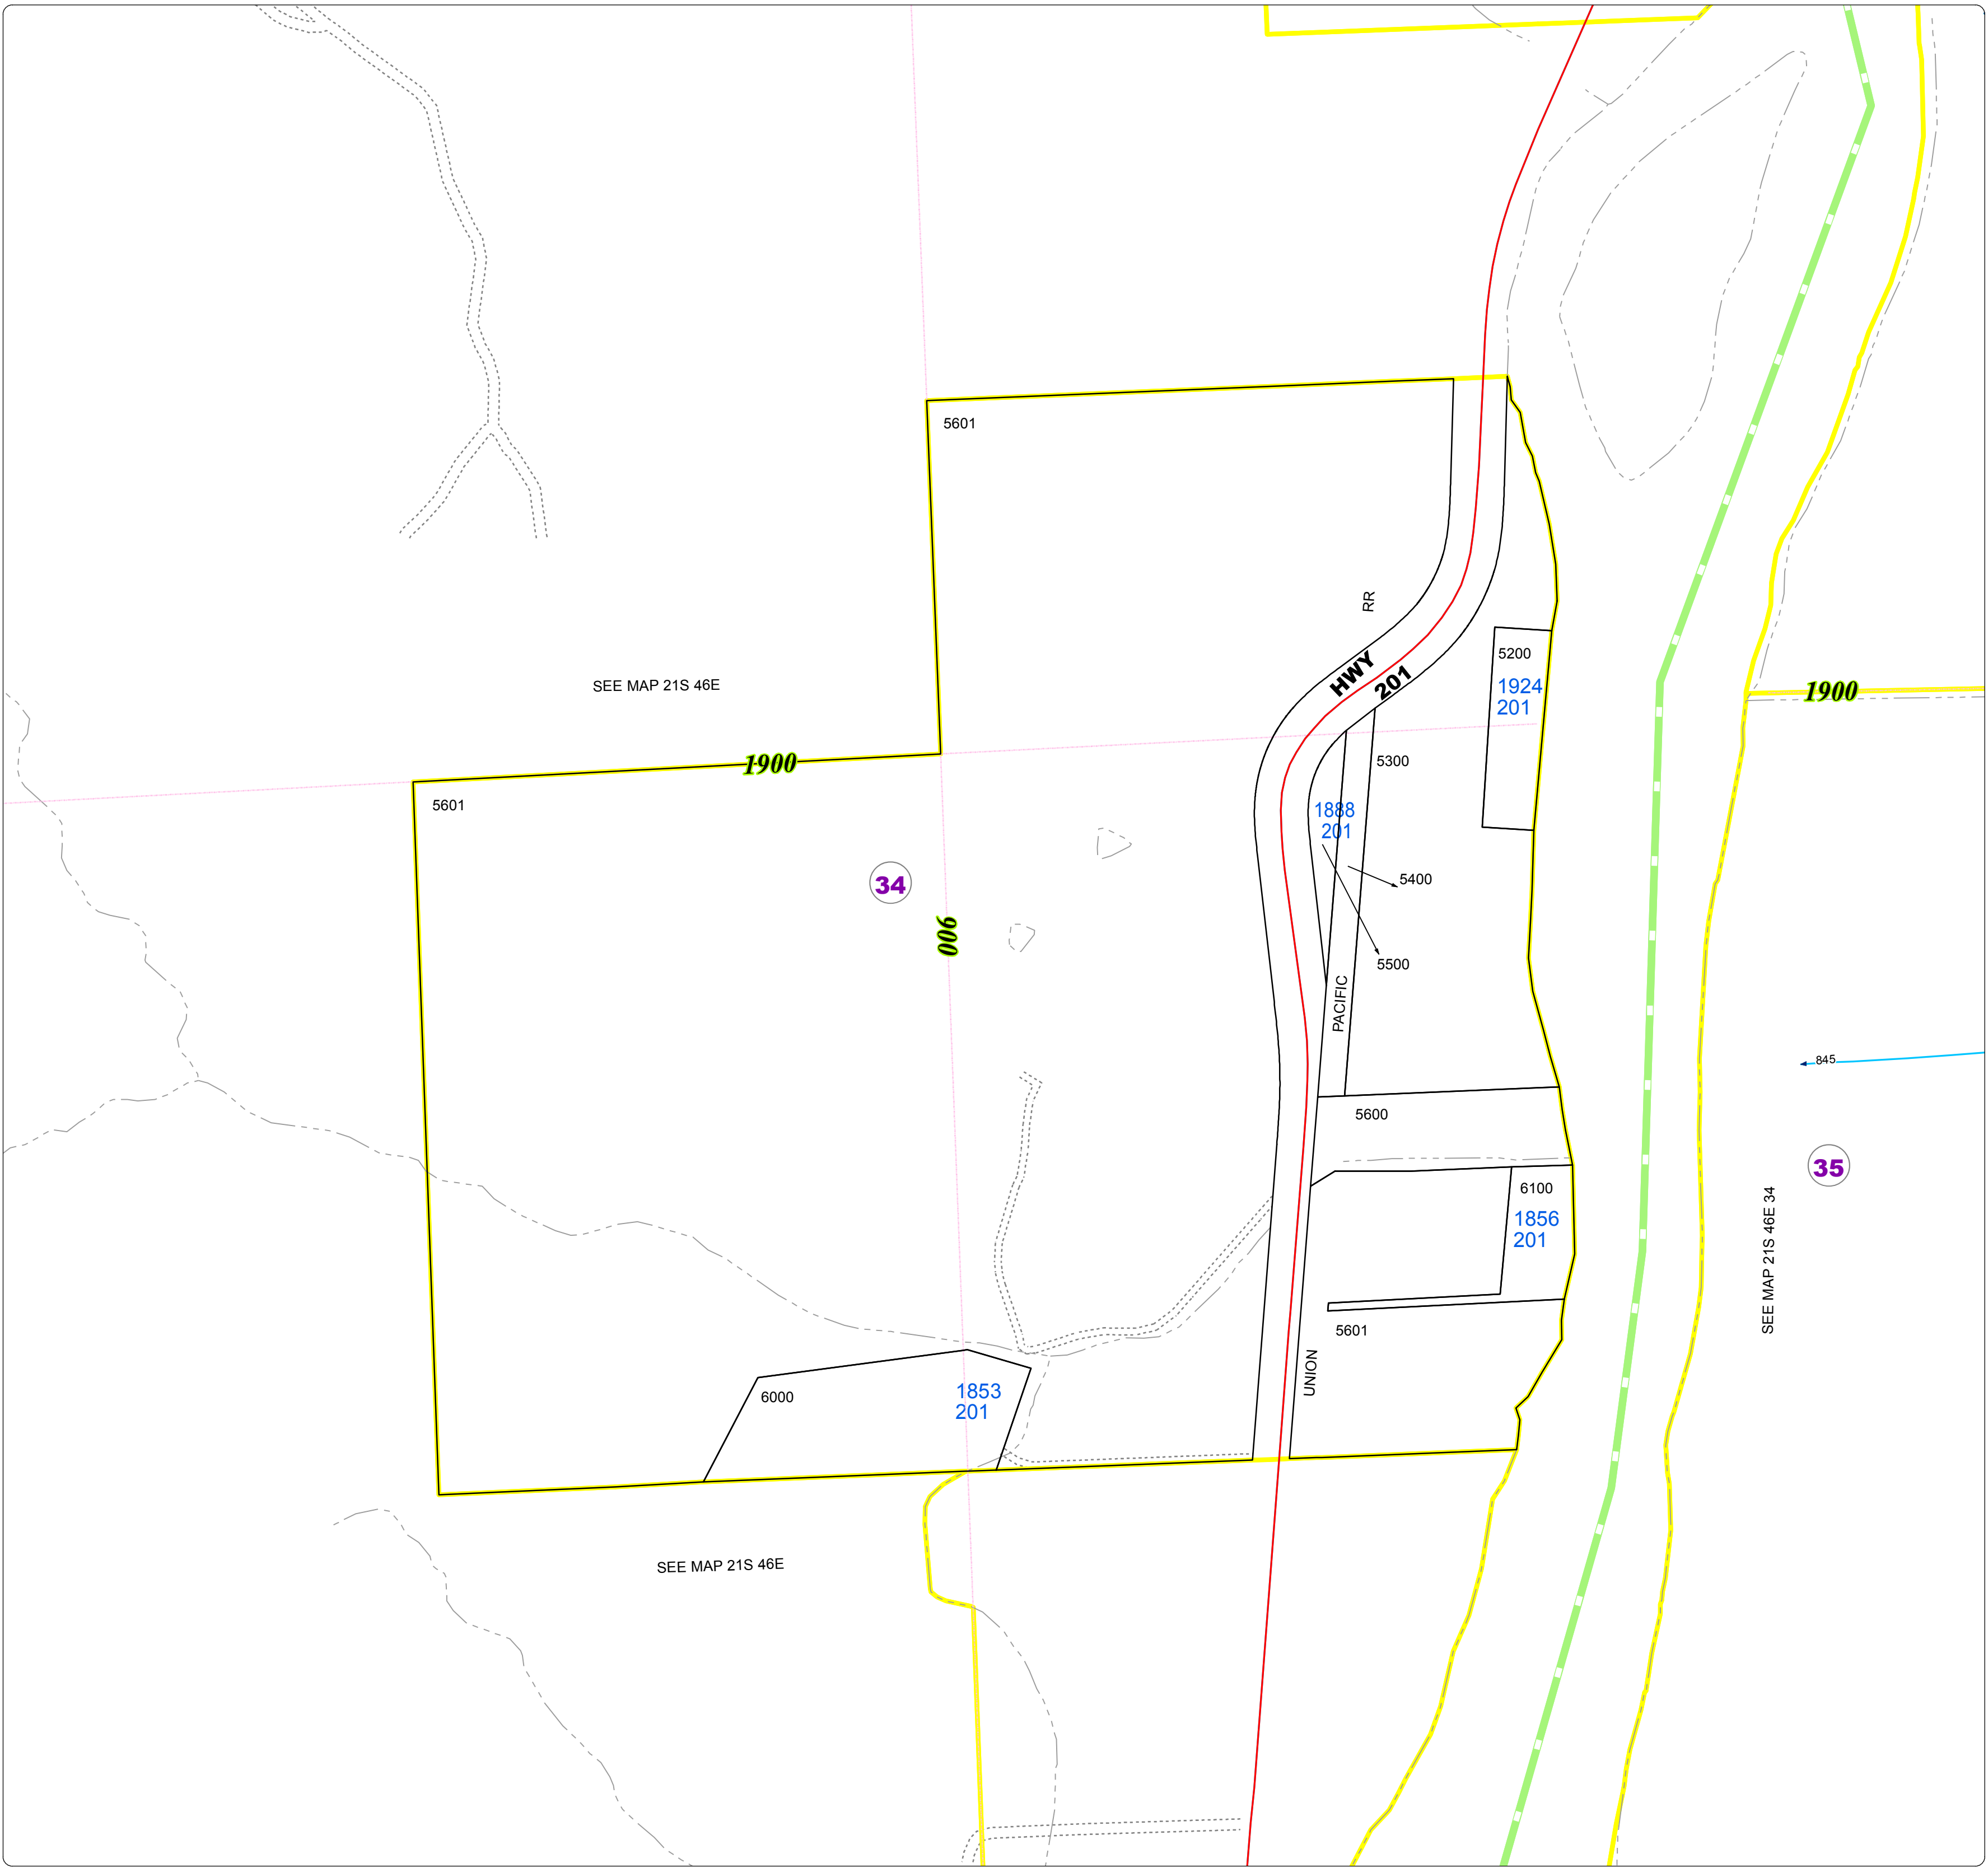

Malheur County Address Map

- Legend**
- MapNumberBoundary
 - TAX CODE**
 - 34 - Adrian-Rural
 - 35 - Big Bend

DISCLAIMER
This information is not intended for use as an address locator and it should be noted that not all county address will be found. Parcels containing multiple addresses may only display a single address as recorded in the Assessor's database. This public information should be accepted and used by the recipient with the understanding that the data received from multiple sources was developed and collected for assessment purpose only.