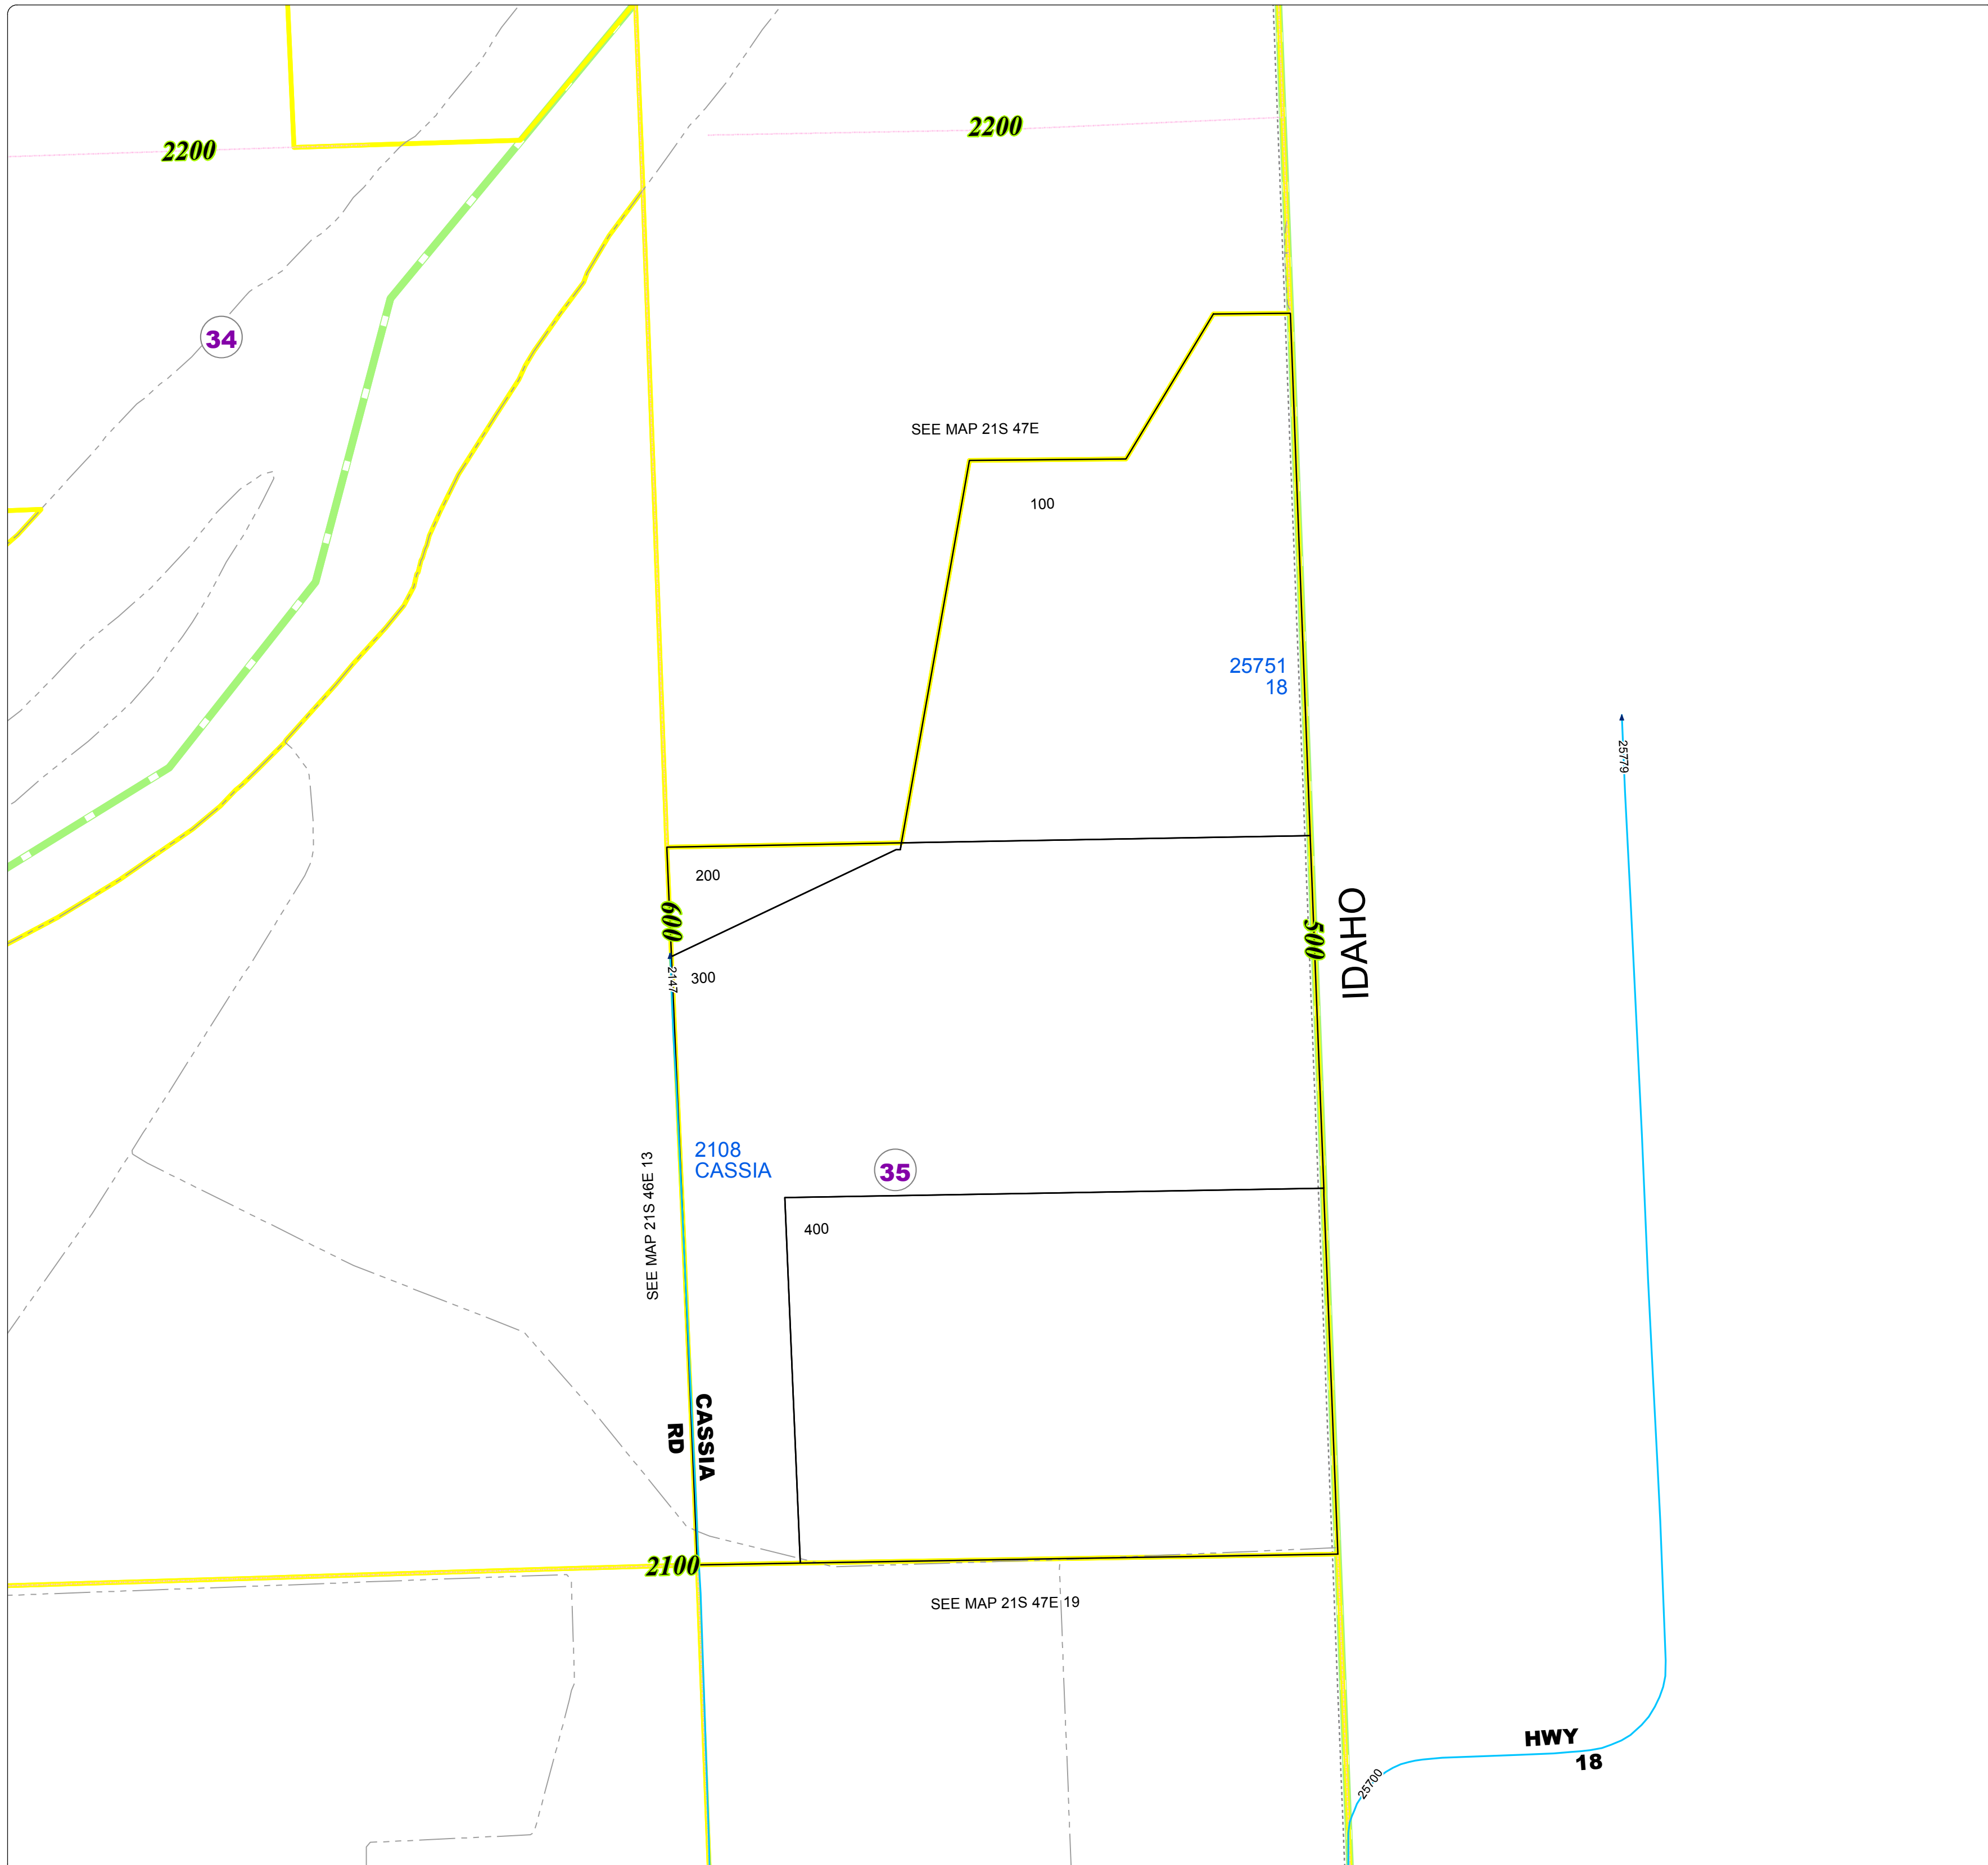

# Malheur County Address Map

- Legend**
- MapNumberBoundary
  - TAX CODE**
  - 34 - Adrian-Rural
  - 35 - Big Bend

**DISCLAIMER**  
This information is not intended for use as an address locator and it should be noted that not all county address will be found. Parcels containing multiple addresses may only display a single address as recorded in the Assessor's database. This public information should be accepted and used by the recipient with the understanding that the data received from multiple sources was developed and collected for assessment purpose only.