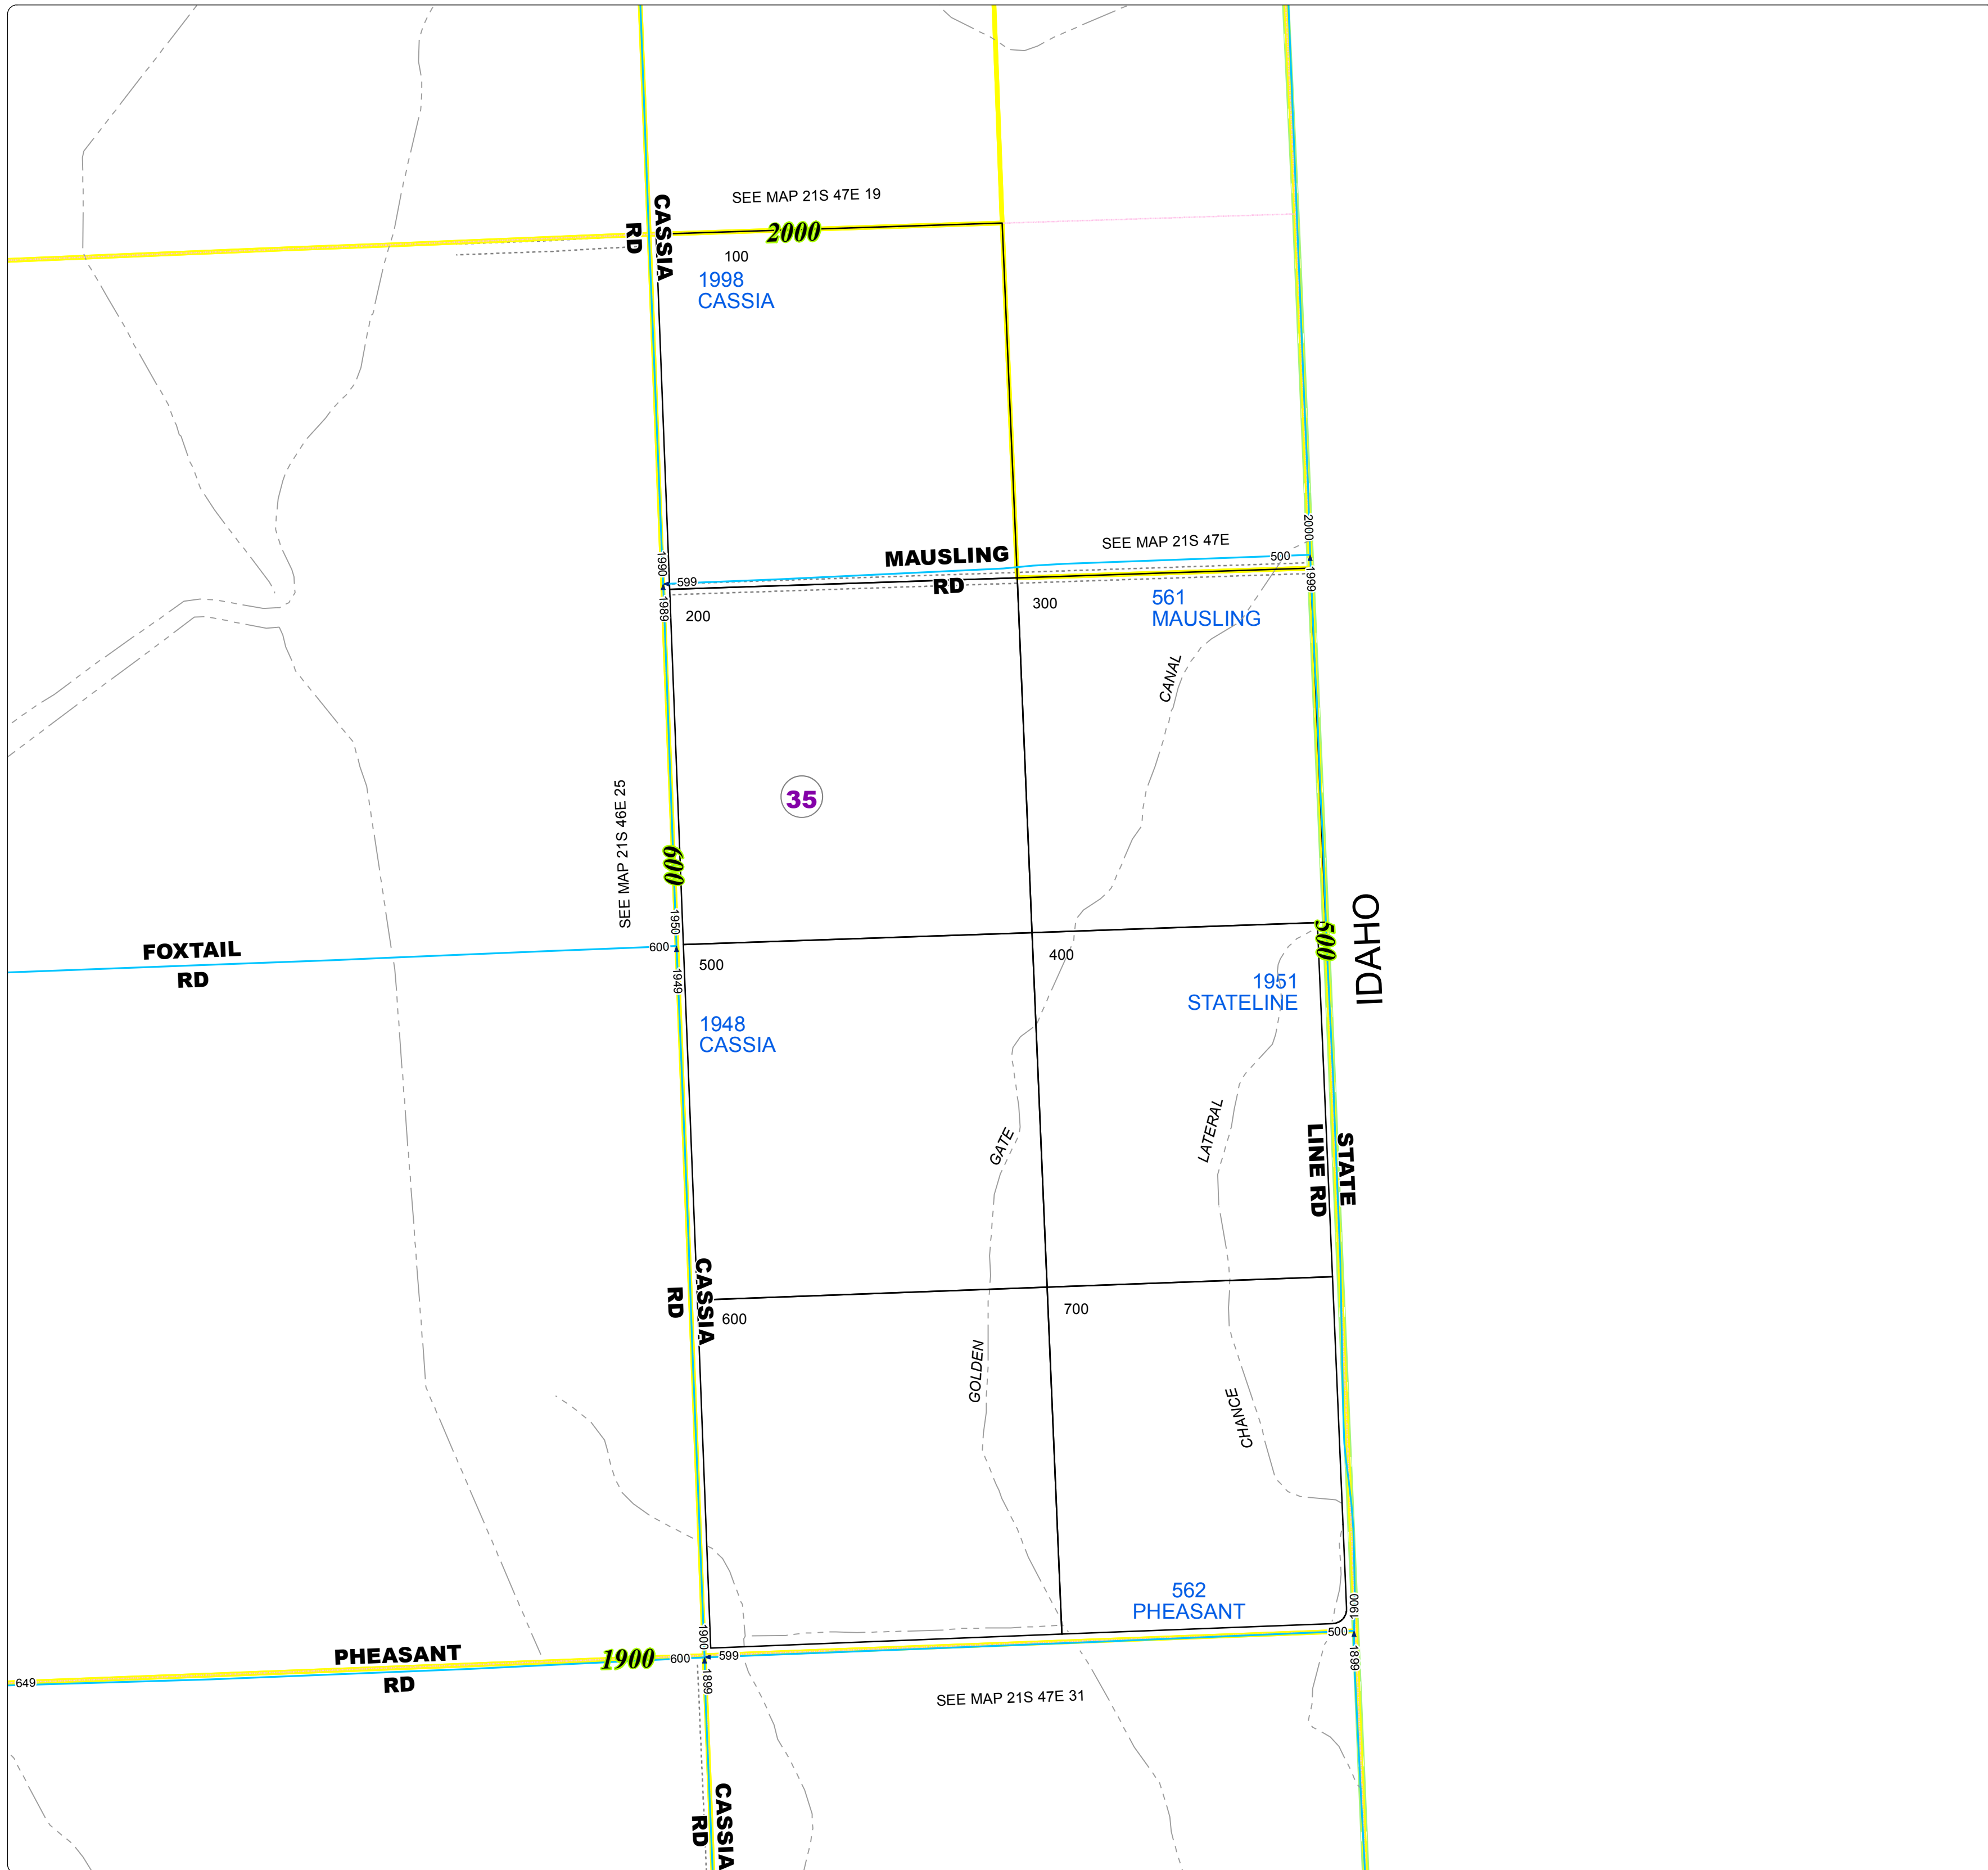

Malheur County Address Map

- Legend**
- MapNumberBoundary
 - TAX CODE**
 - 35 - Big Bend

DISCLAIMER
This information is not intended for use as an address locator and it should be noted that not all county address will be found. Parcels containing multiple addresses may only display a single address as recorded in the Assessor's database. This public information should be accepted and used by the recipient with the understanding that the data received from multiple sources was developed and collected for assessment purpose only.