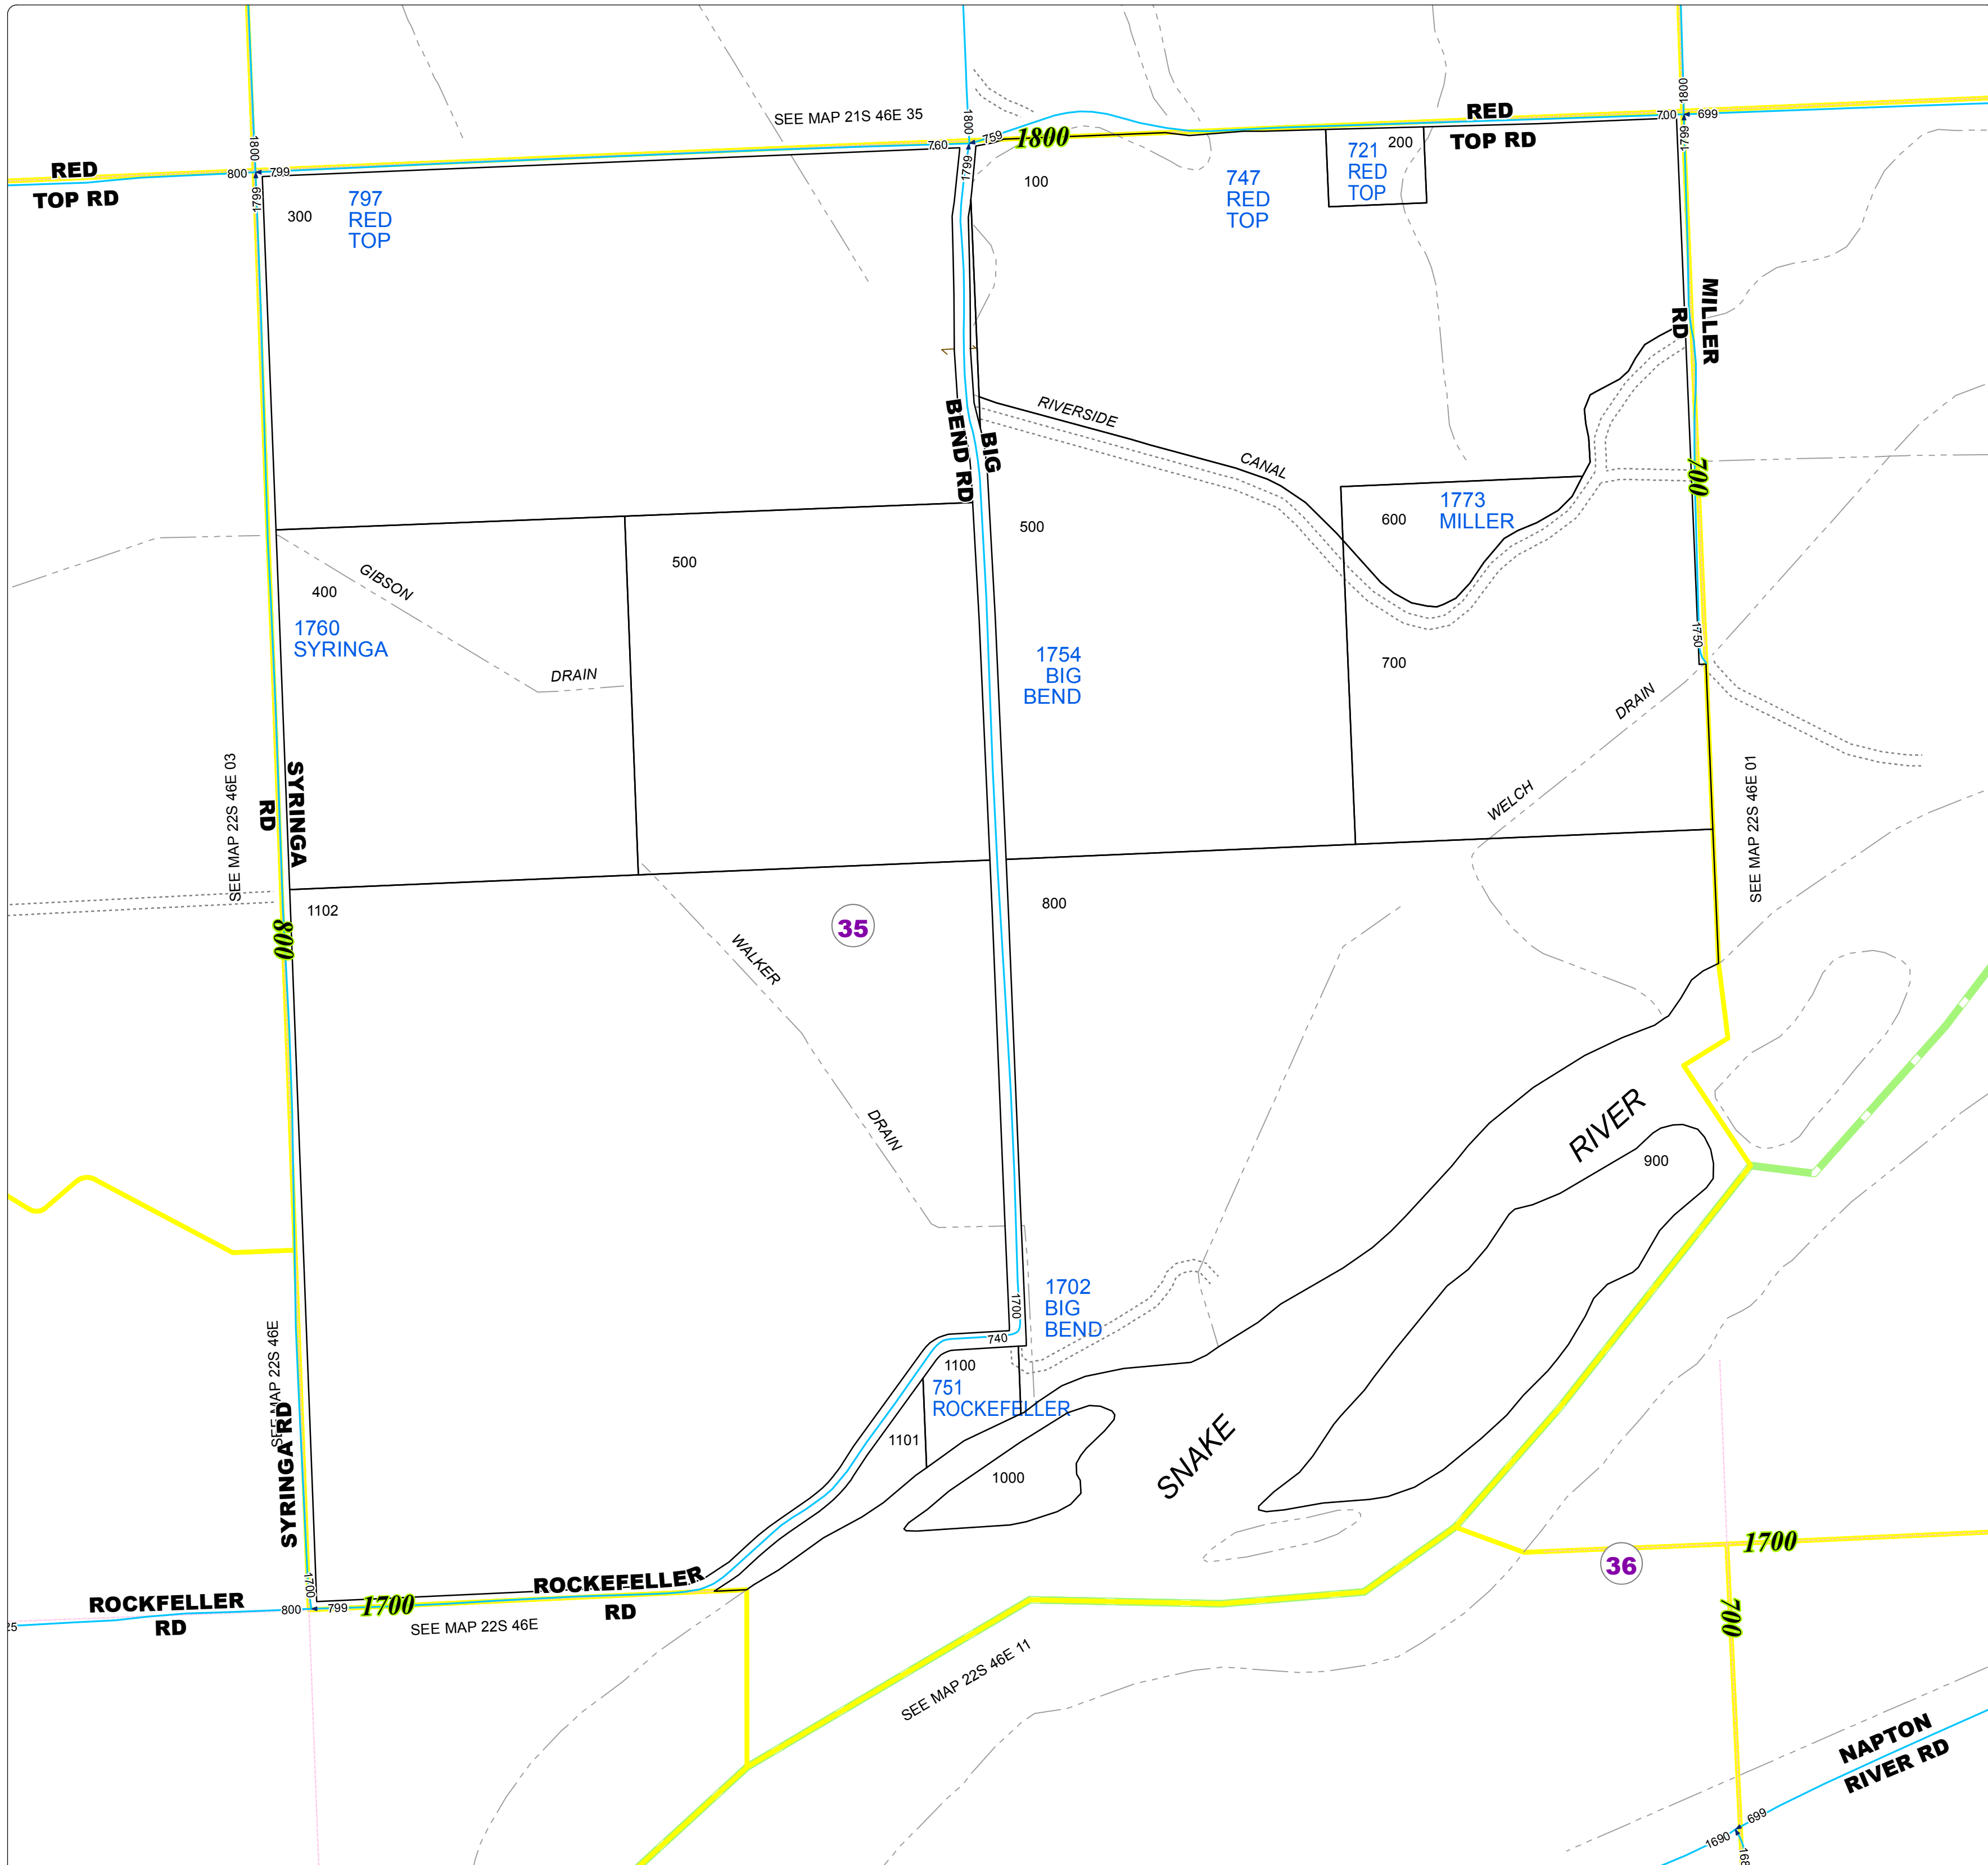

Malheur County Address Map

- Legend**
- MapNumberBoundary
 - TAX CODE**
 - 35 - Big Bend
 - 36 - Ridgeview

DISCLAIMER
This information is not intended for use as an address locator and it should be noted that not all county address will be found. Parcels containing multiple addresses may only display a single address as recorded in the Assessor's database. This public information should be accepted and used by the recipient with the understanding that the data received from multiple sources was developed and collected for assessment purpose only.

GL2016

22S46E02