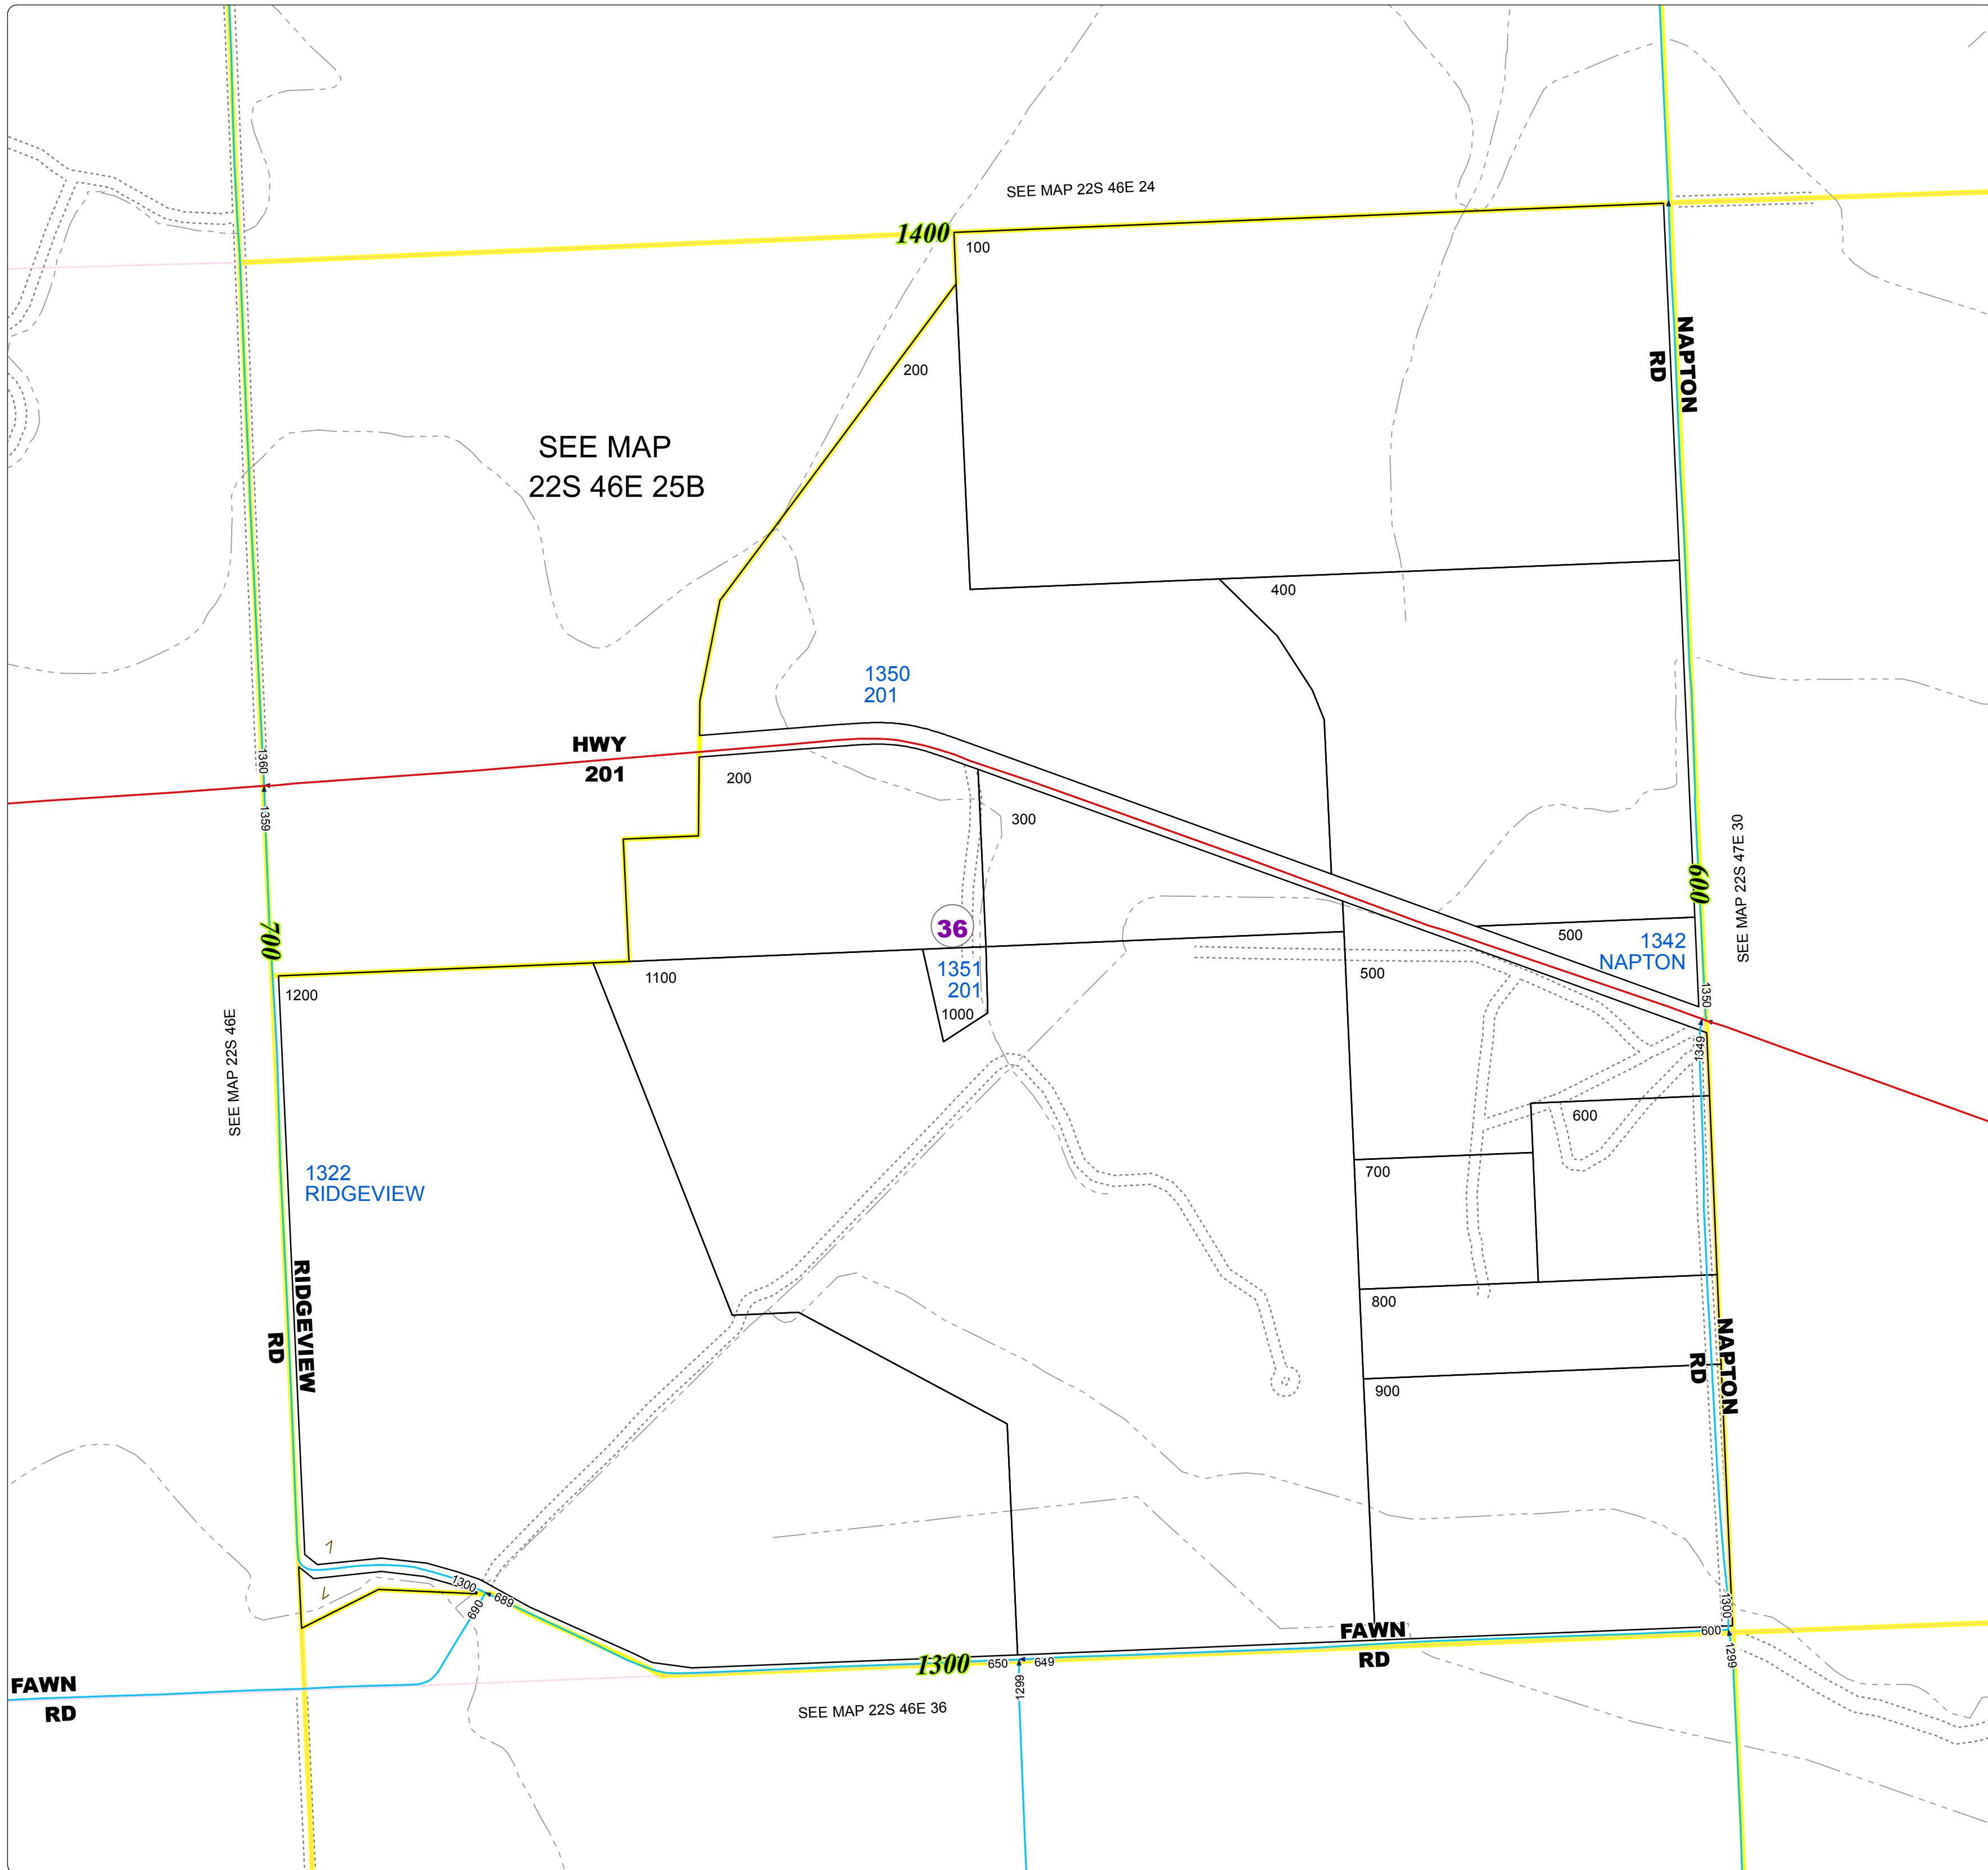

Malheur County  
Address Map

- Legend
- MapNumberBoundary
  - TAX CODE
  - 36 - Ridgeview

**DISCLAIMER**  
This information is not intended for use as an address locator and it should be noted that not all county address will be found. Parcels containing multiple addresses may only display a single address as recorded in the Assessor's database. This public information should be accepted and used by the recipient with the understanding that the data received from multiple sources was developed and collected for assessment purpose only.