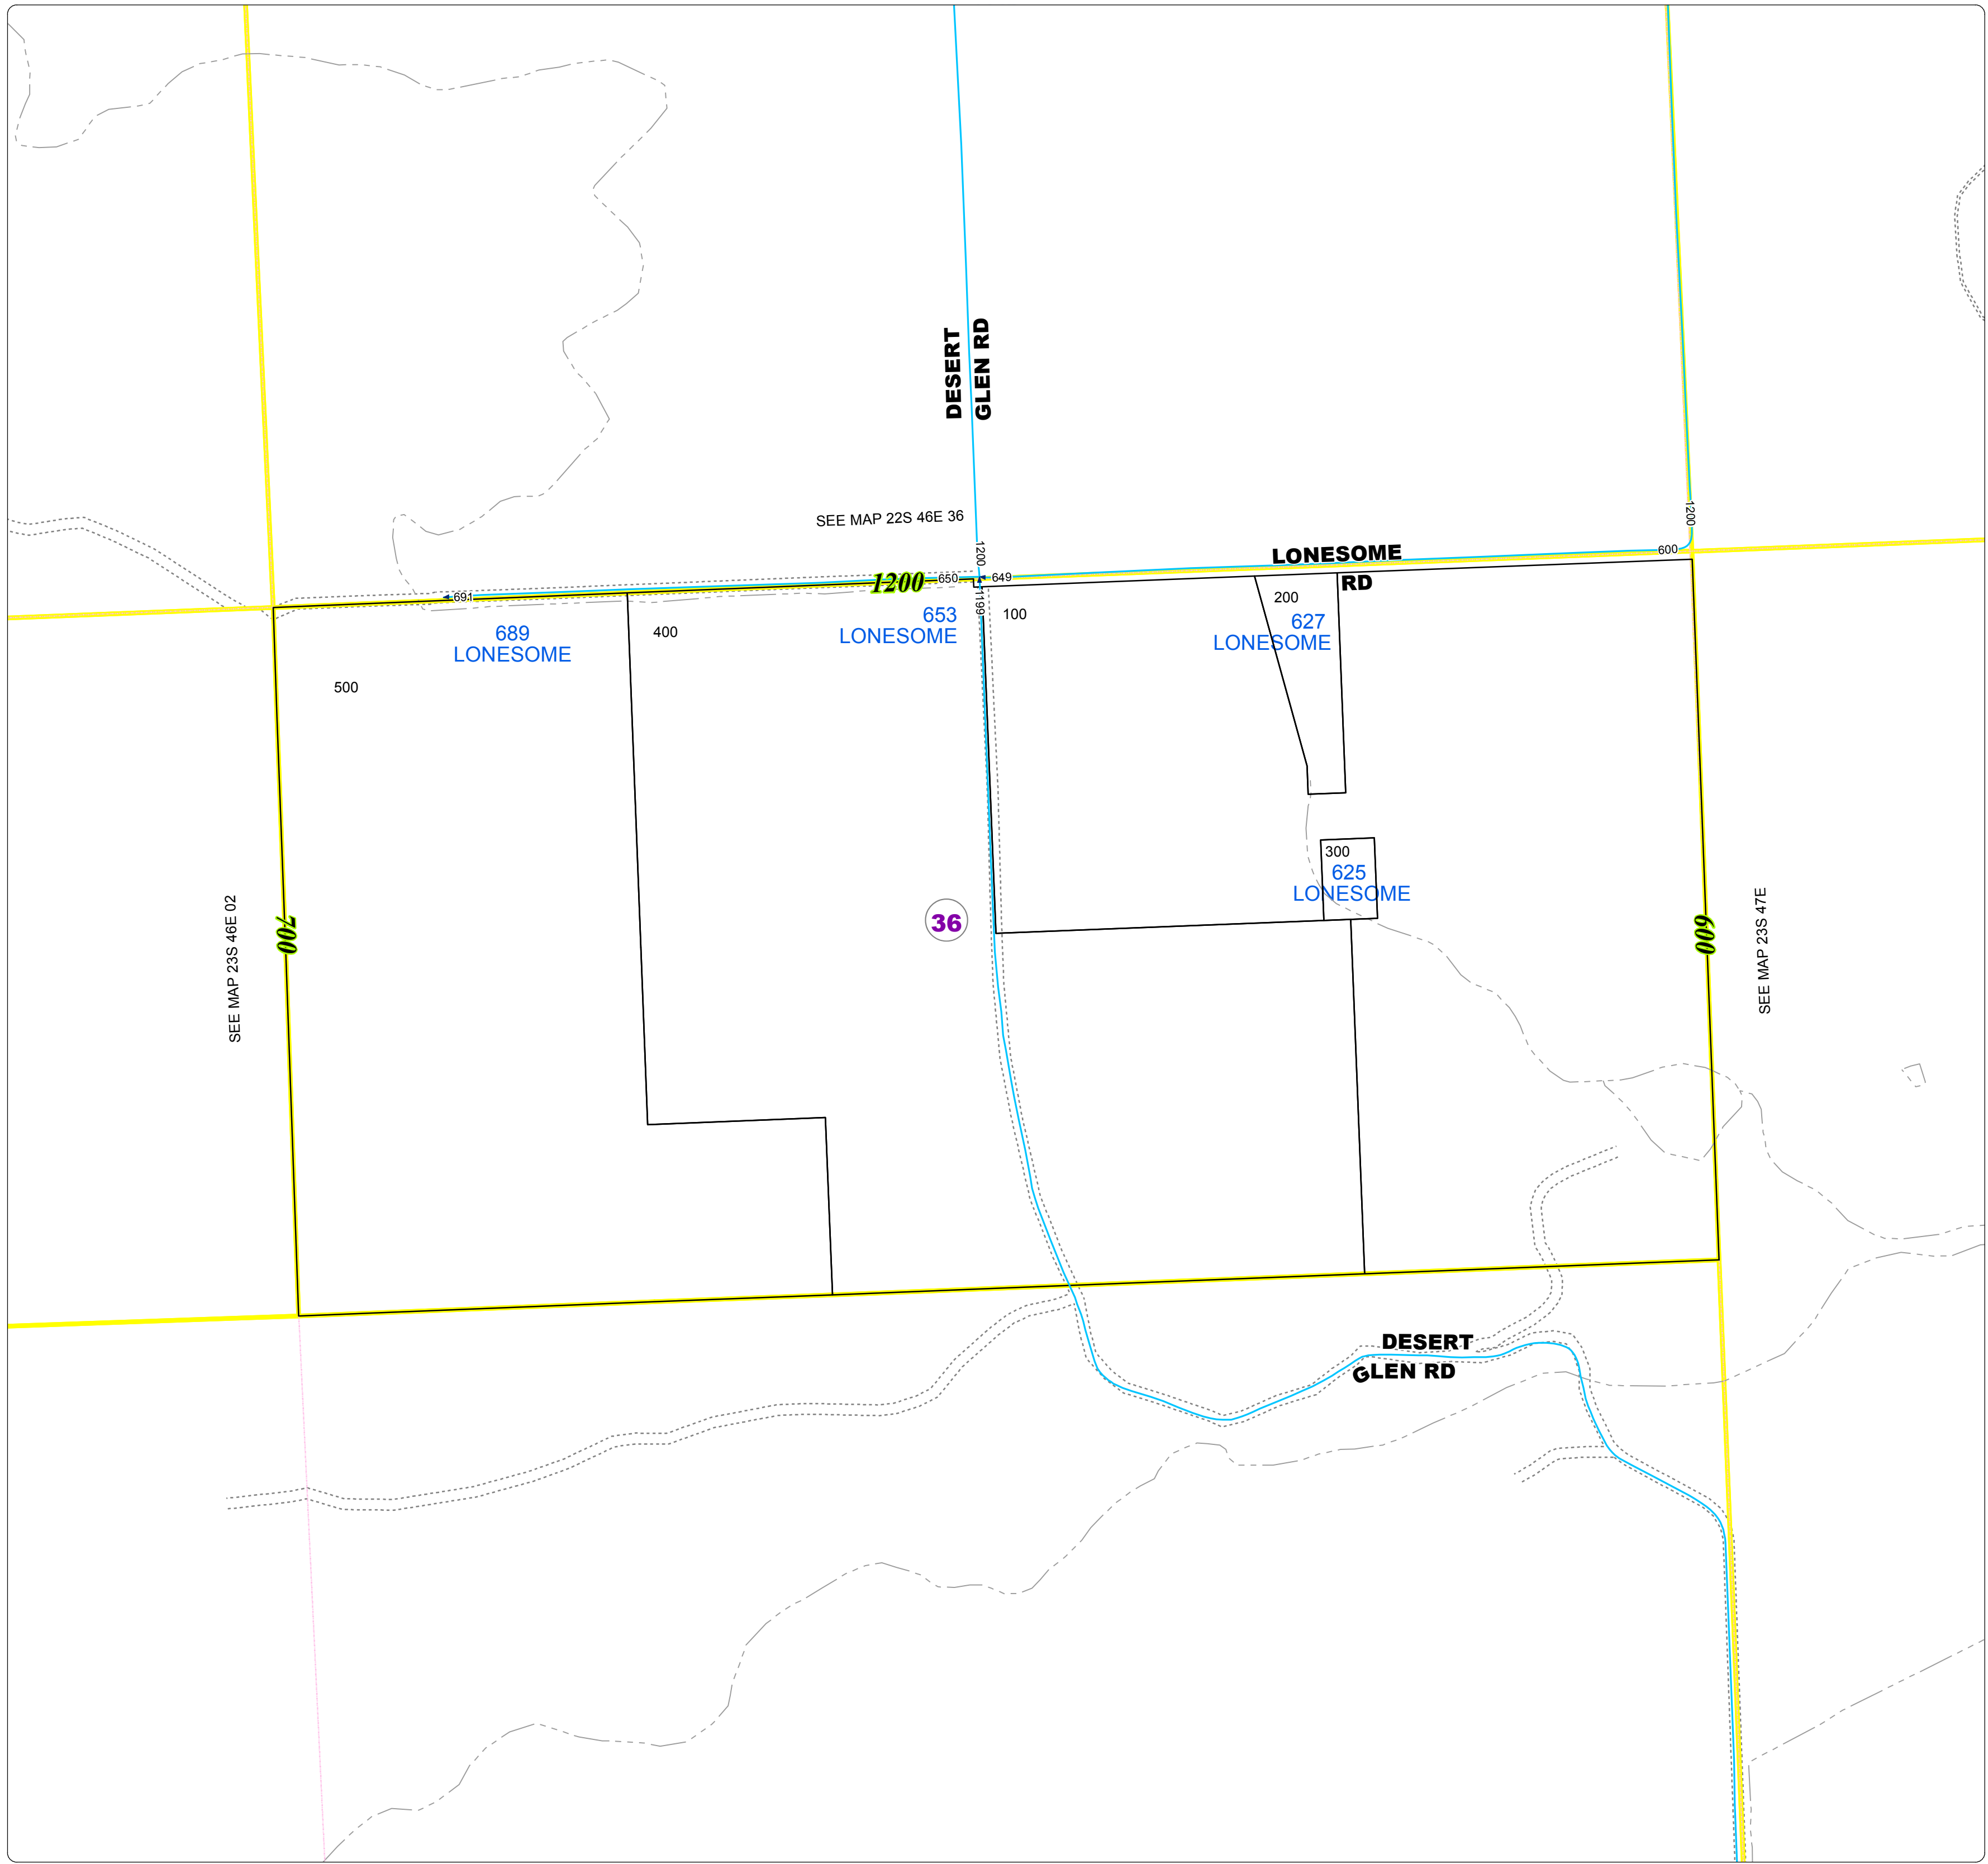

Malheur County Address Map

- Legend**
- MapNumberBoundary
 - TAX CODE
 - 36 - Ridgeview

DISCLAIMER
This information is not intended for use as an address locator and it should be noted that not all county address will be found. Parcels containing multiple addresses may only display a single address as recorded in the Assessor's database. This public information should be accepted and used by the recipient with the understanding that the data received from multiple sources was developed and collected for assessment purpose only.

GL2016

23S46E01