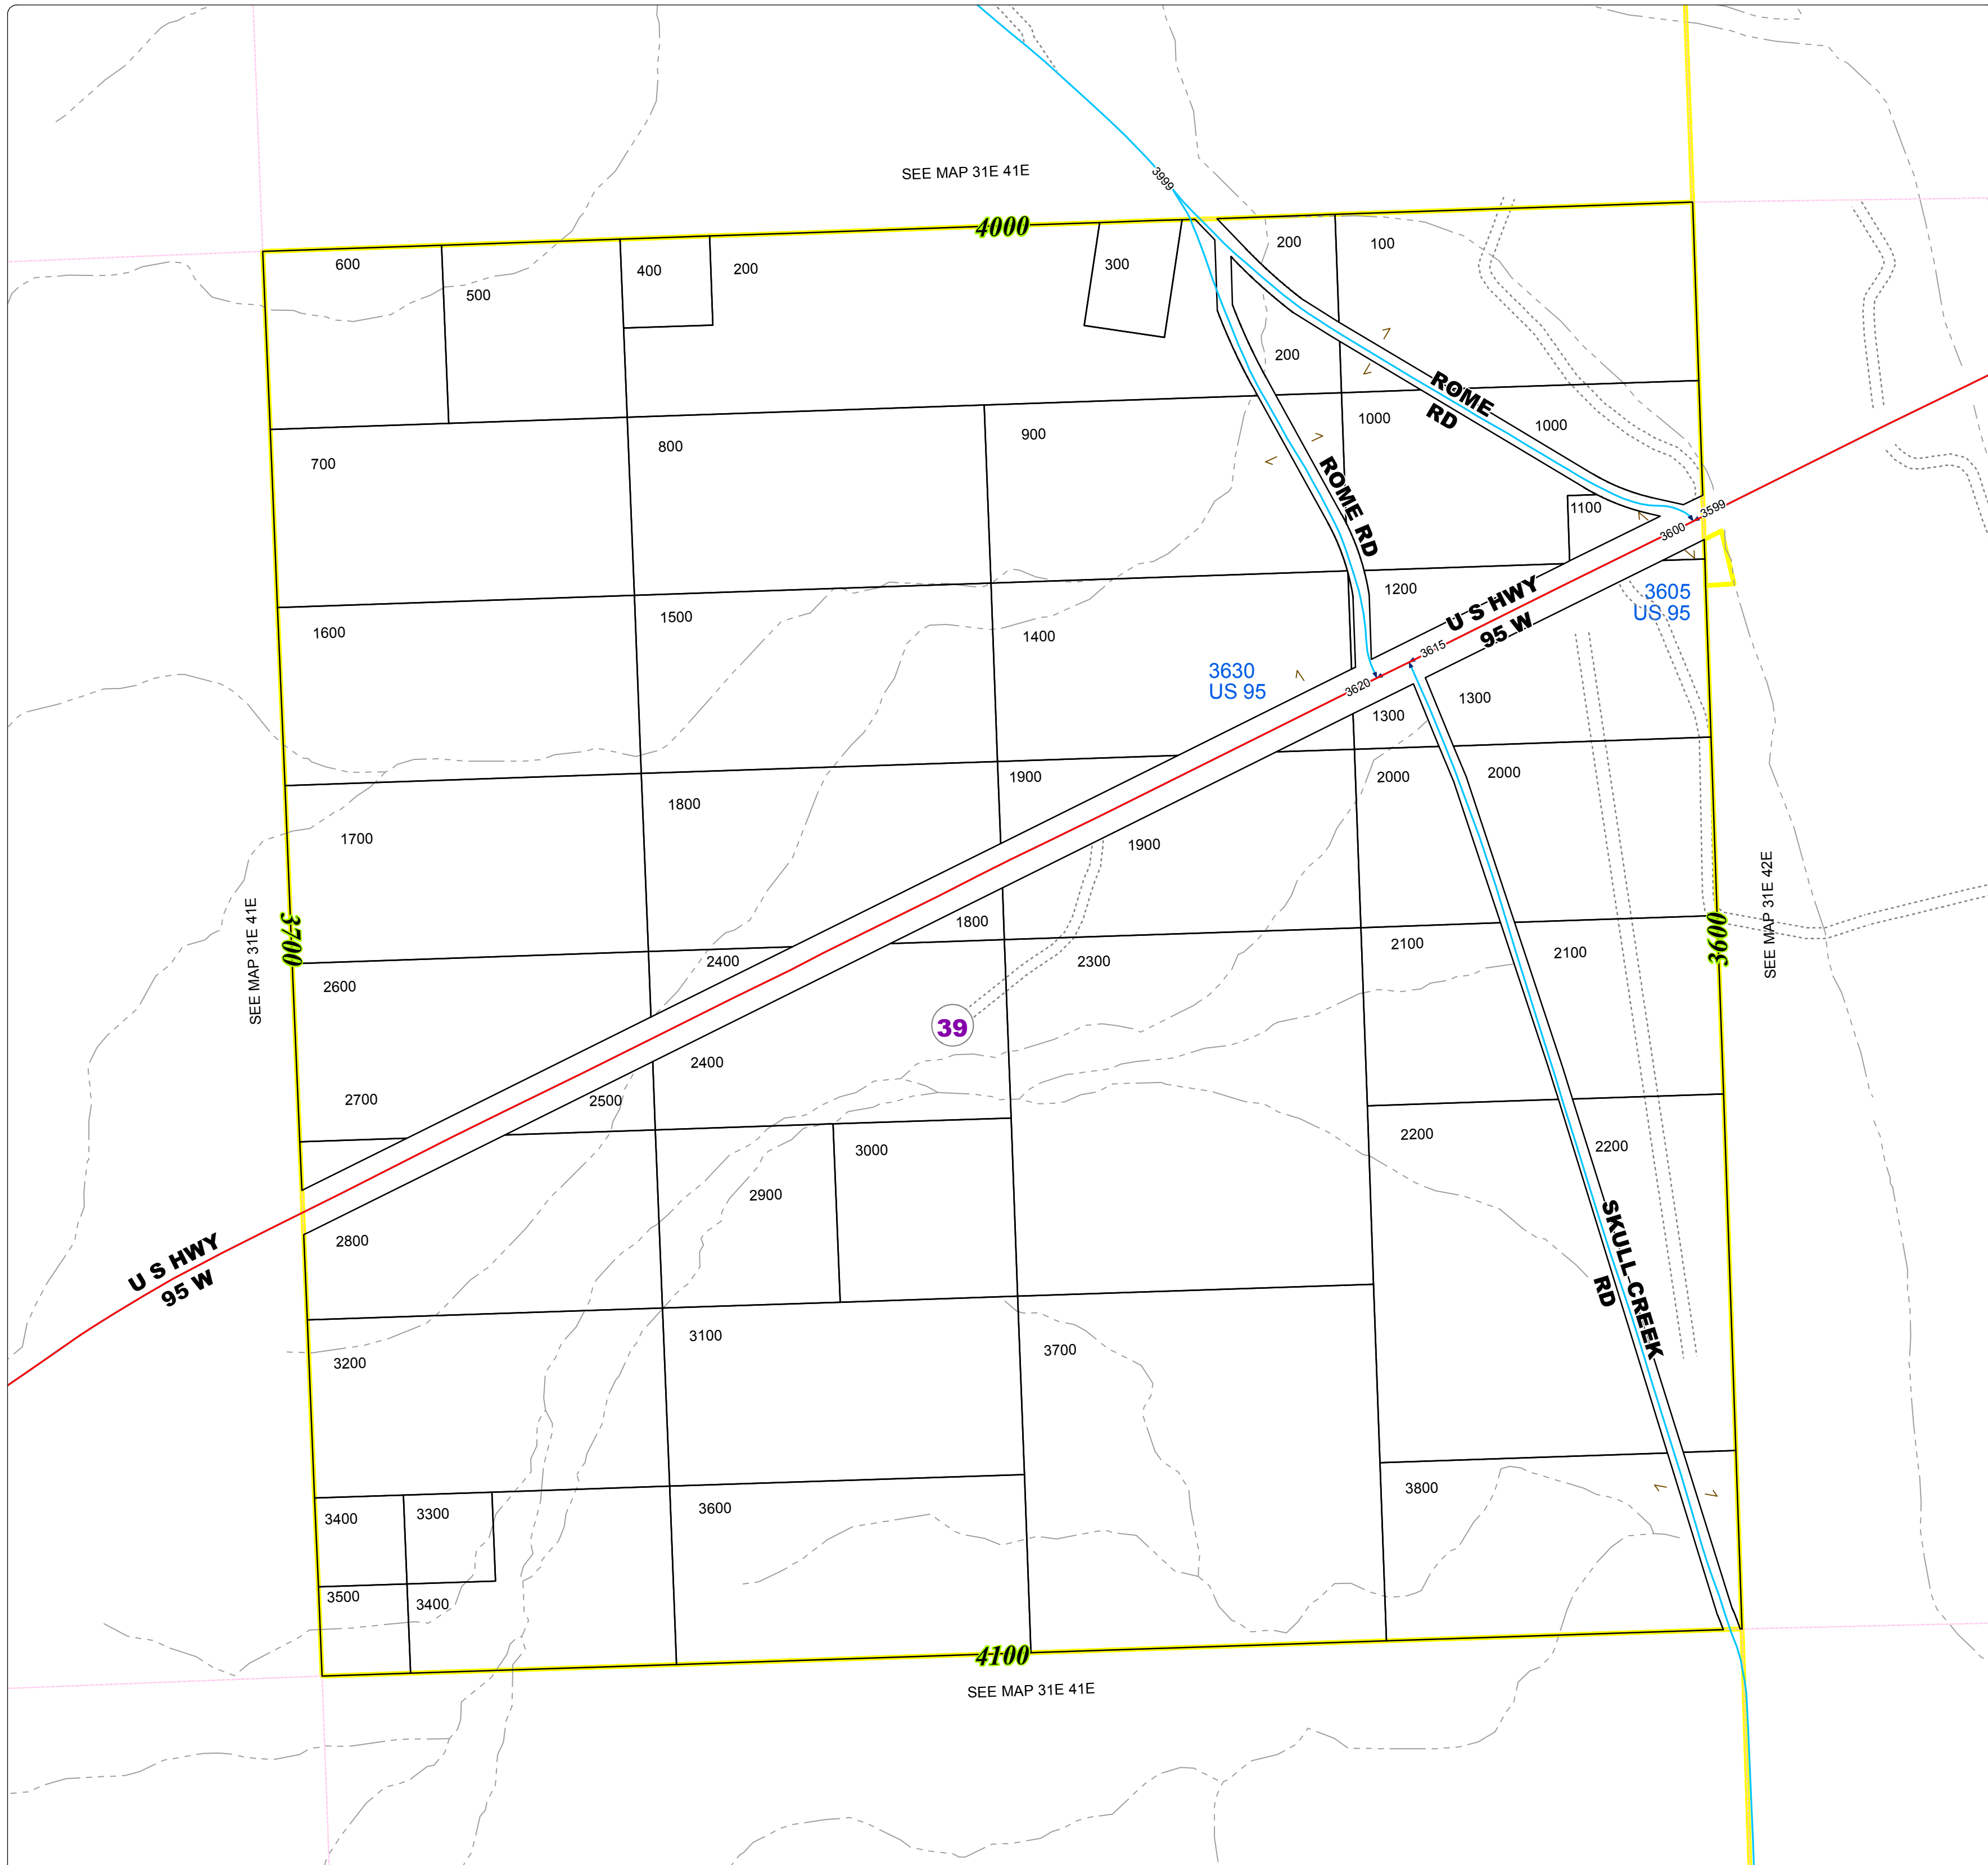

Malheur County Address Map

Legend

MapNumberBoundary

TAX CODE

39 - Arock Area / Burns Junction

DISCLAIMER
This information is not intended for use as an address locator and it should be noted that not all county address will be found. Parcels containing multiple addresses may only display a single address as recorded in the Assessor's database. This public information should be accepted and used by the recipient with the understanding that the data received from multiple sources was developed and collected for assessment purpose only.

GL2016

31S41E25