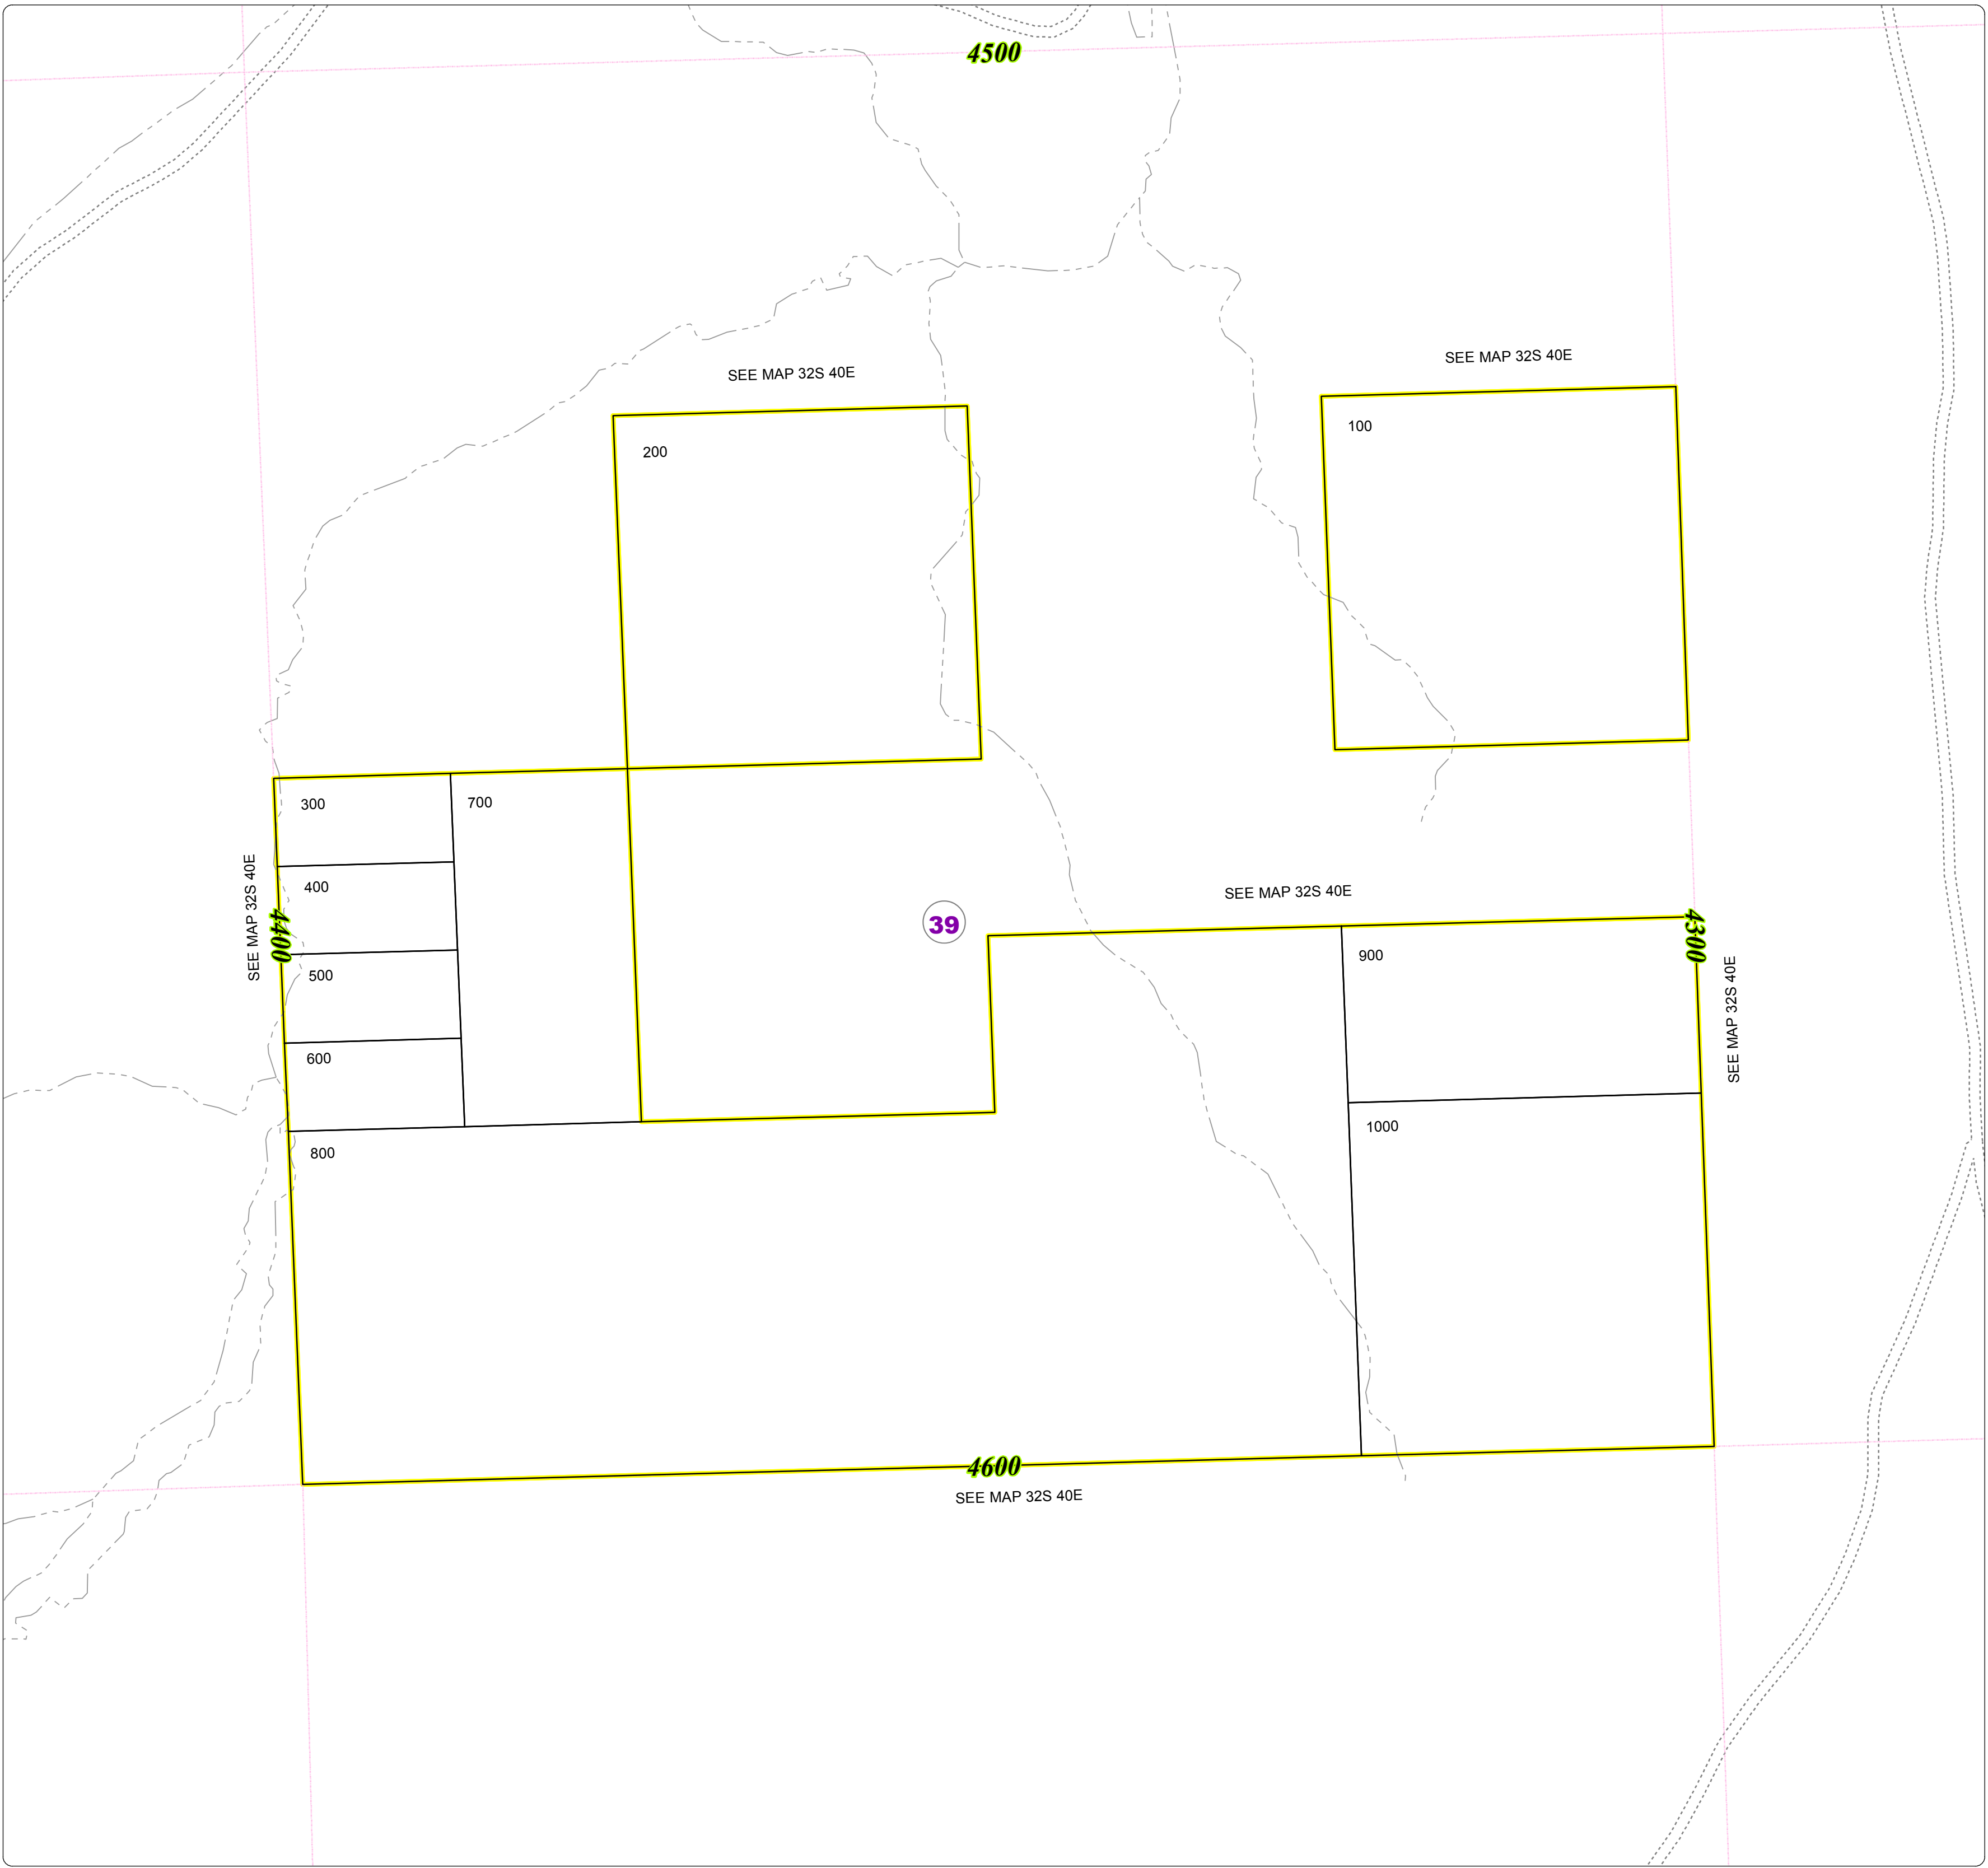

Malheur County Address Map

-  MapNumberBoundary
- TAX CODE
-  39 - Arock Area / Burns Junction

DISCLAIMER
This information is not intended for use as an address locator and it should be noted that not all county address will be found. Parcels containing multiple addresses may only display a single address as recorded in the Assessor's database. This public information should be accepted and used by the recipient with the understanding that the data received from multiple sources was developed and collected for **assessment purpose only**.

GL2016

32S40E23