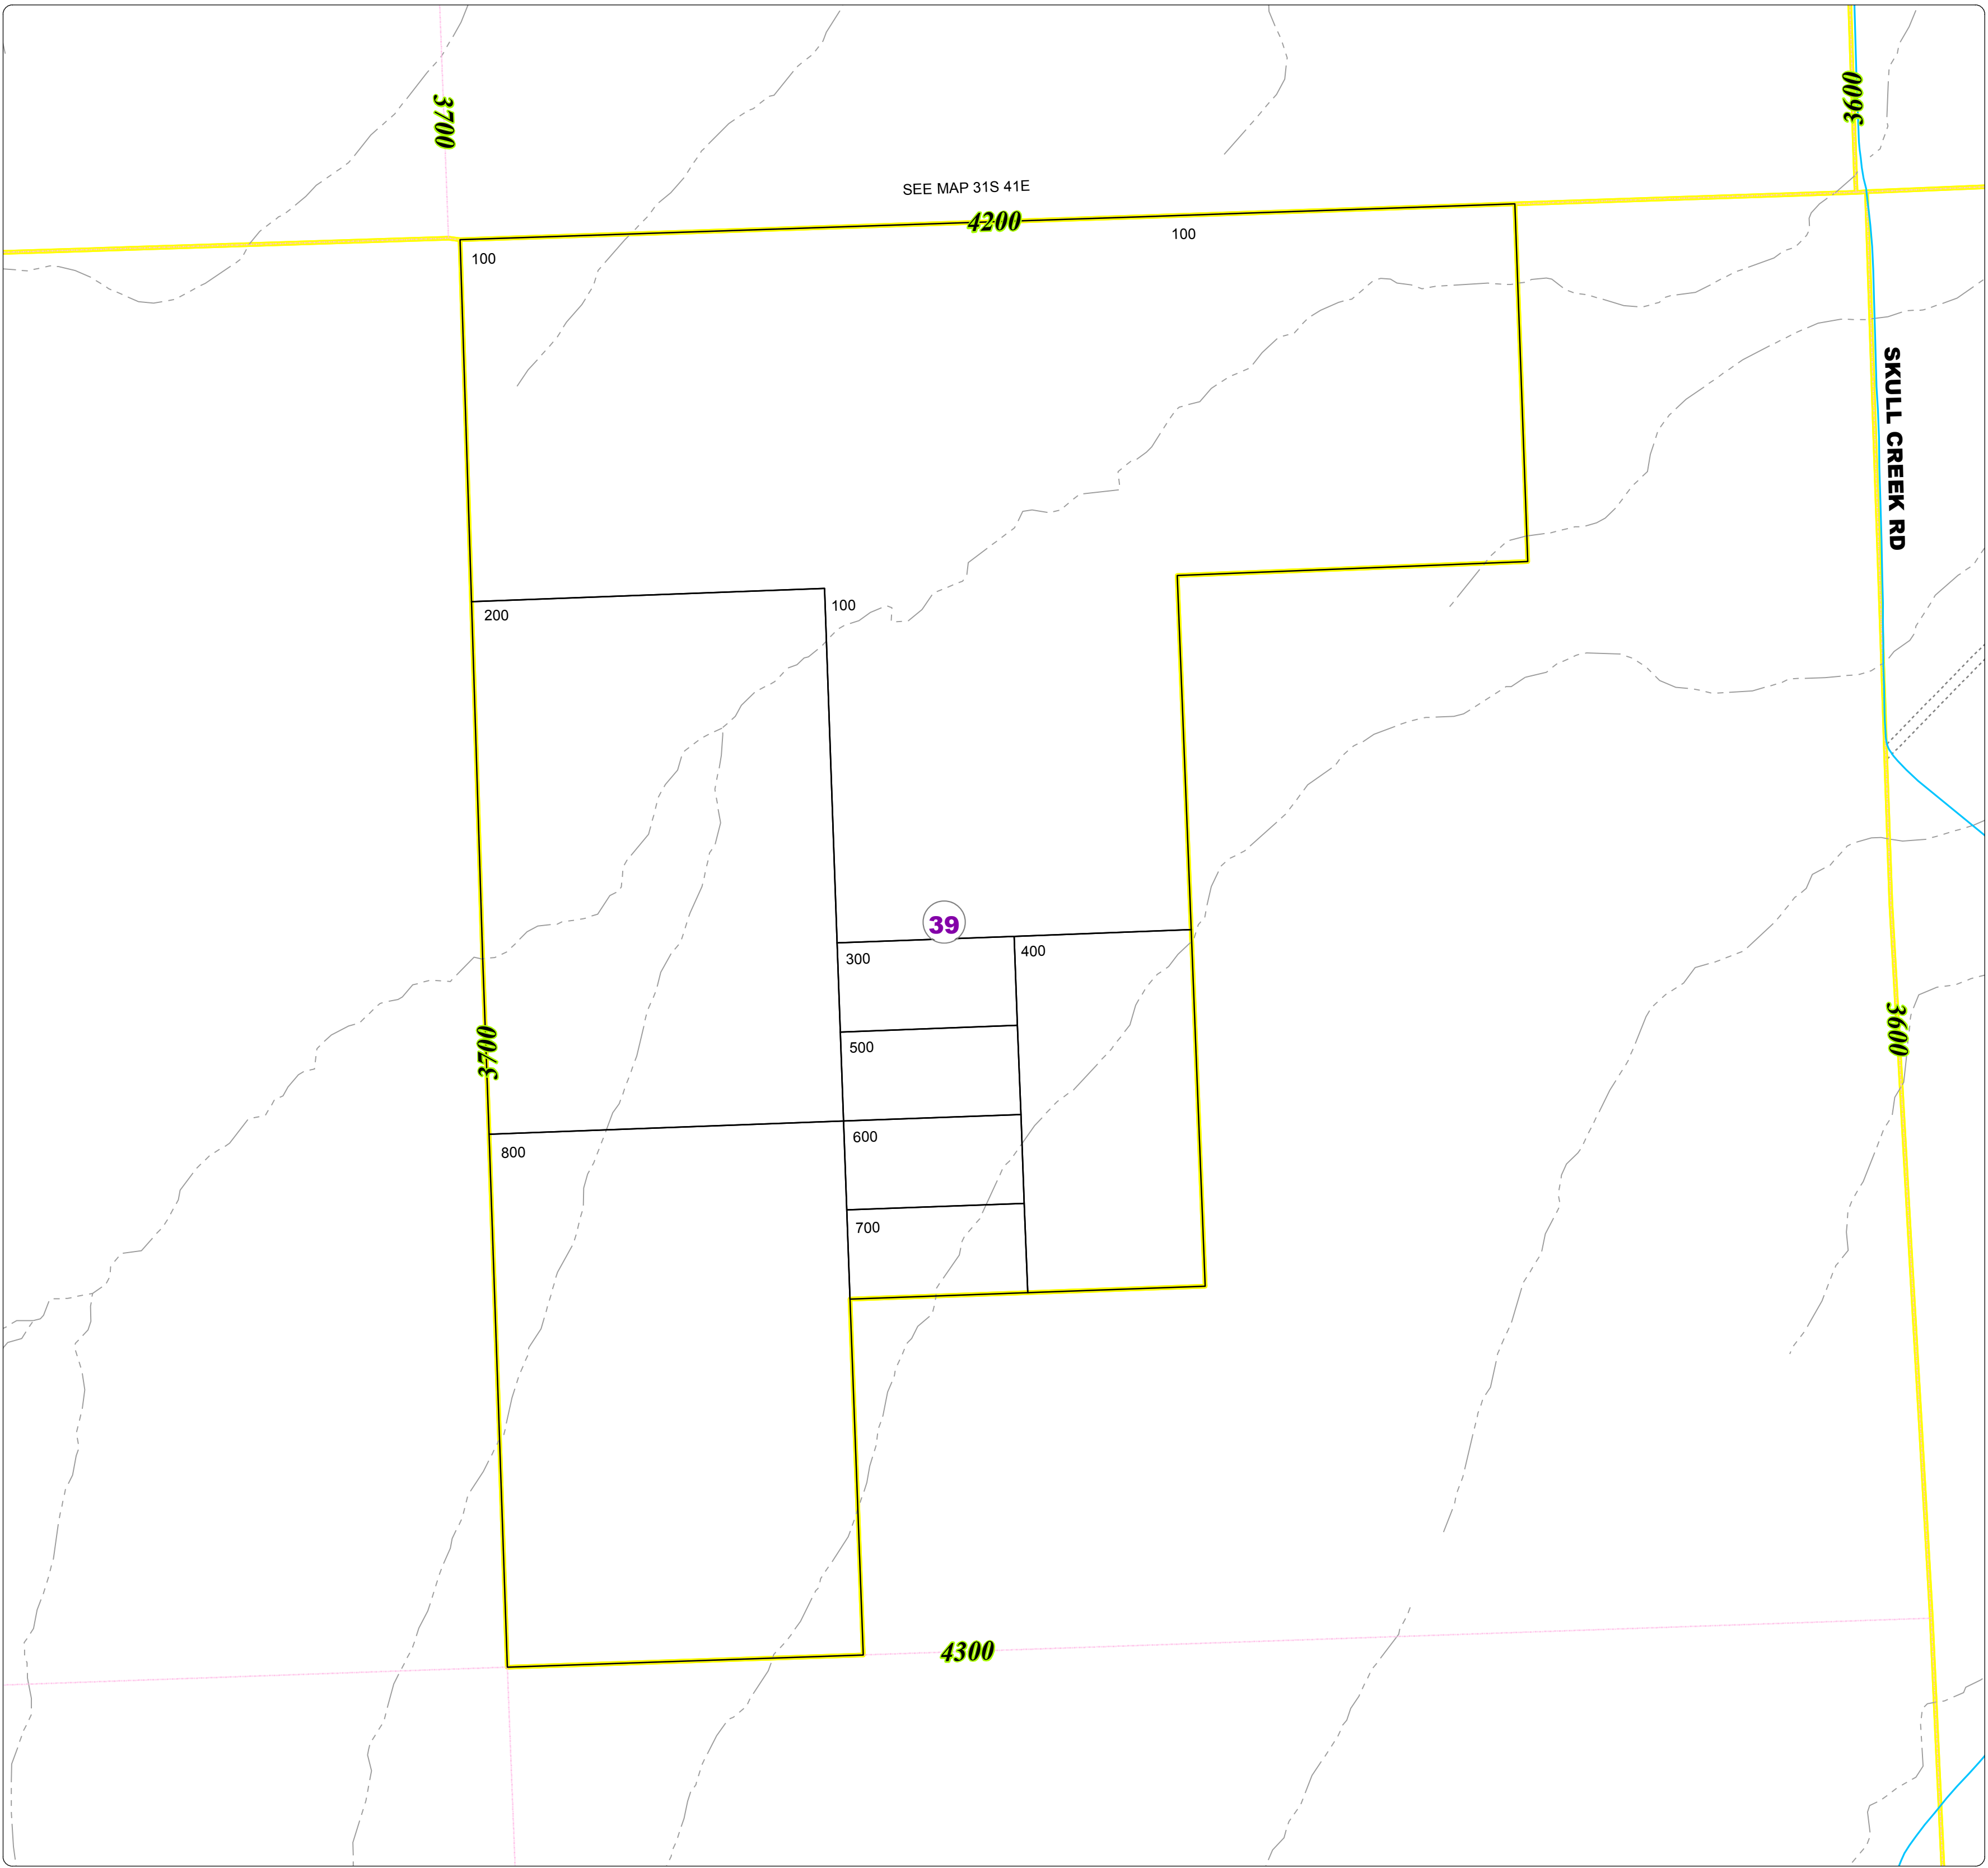

Malheur County Address Map

-  MapNumberBoundary
- TAX CODE
-  39 - Arock Area / Burns Junction

DISCLAIMER
This information is not intended for use as an address locator and it should be noted that not all county address will be found. Parcels containing multiple addresses may only display a single address as recorded in the Assessor's database. This public information should be accepted and used by the recipient with the understanding that the data received from multiple sources was developed and collected for **assessment purpose only**.

GL2016

32S41E01