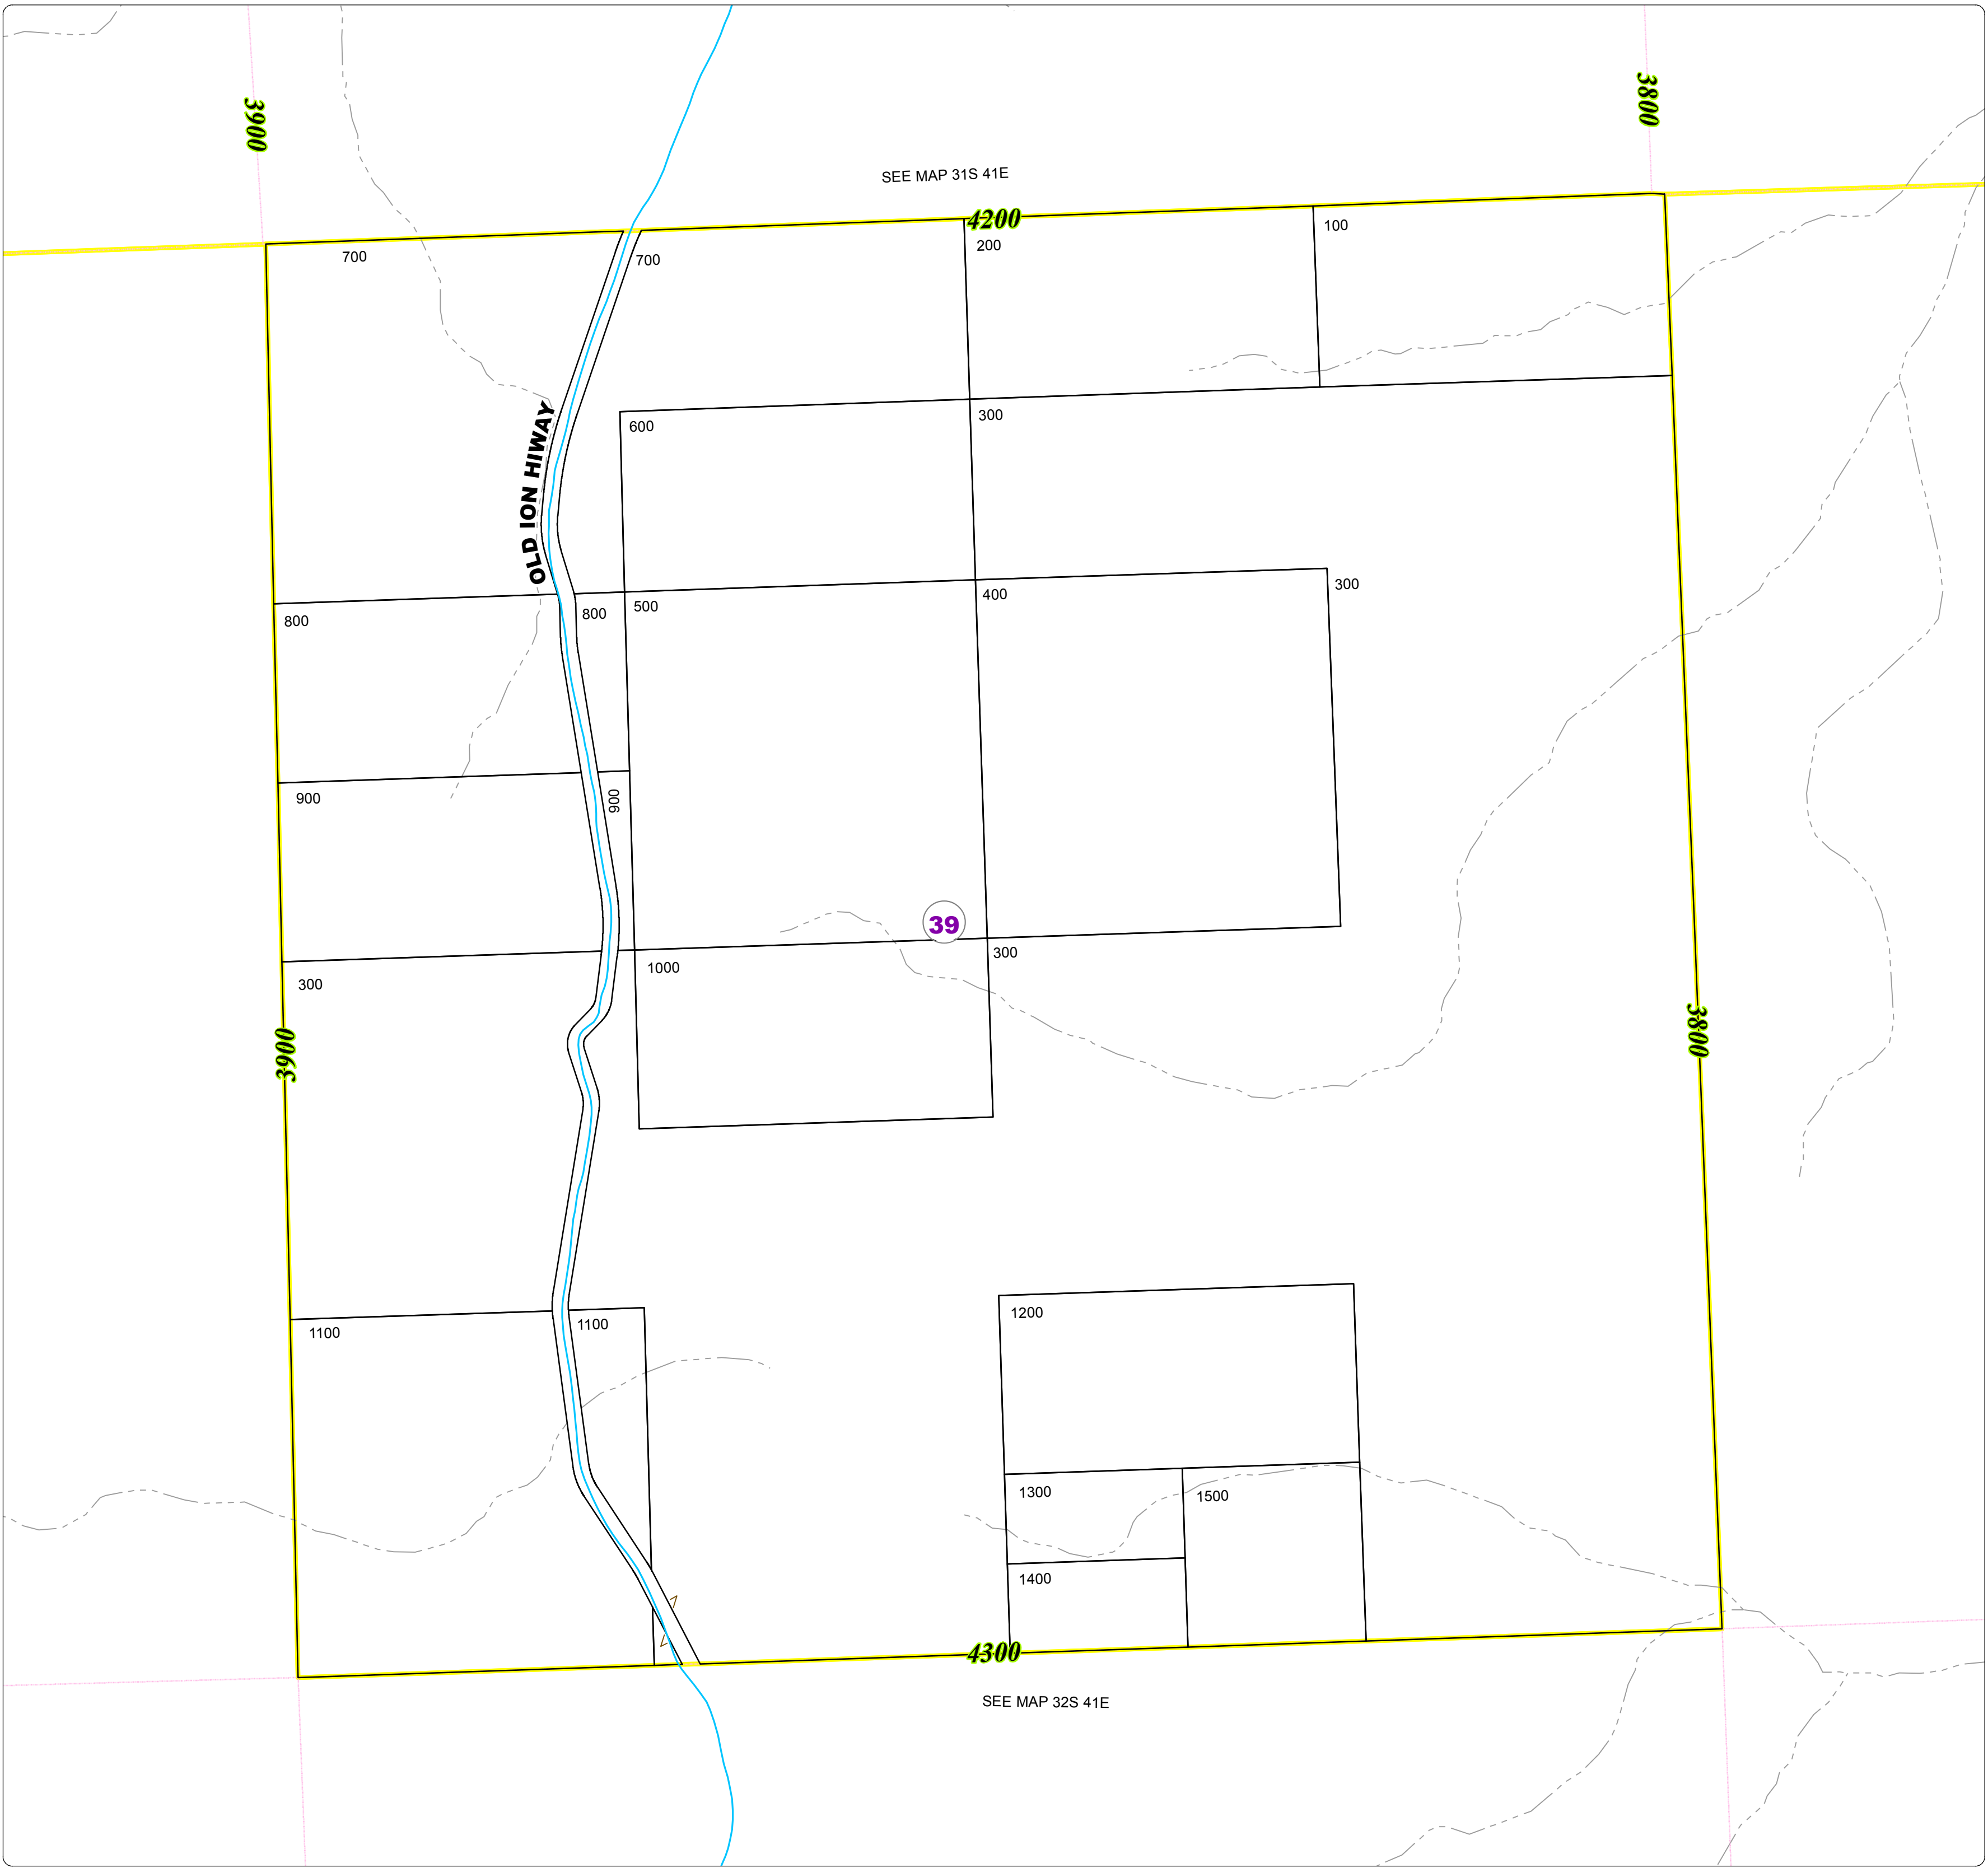

Malheur County Address Map

-  MapNumberBoundary
- TAX CODE
-  39 - Arock Area / Burns Junction

DISCLAIMER
This information is not intended for use as an address locator and it should be noted that not all county address will be found. Parcels containing multiple addresses may only display a single address as recorded in the Assessor's database. This public information should be accepted and used by the recipient with the understanding that the data received from multiple sources was developed and collected for **assessment purpose only**.

GL2016

32S41E03