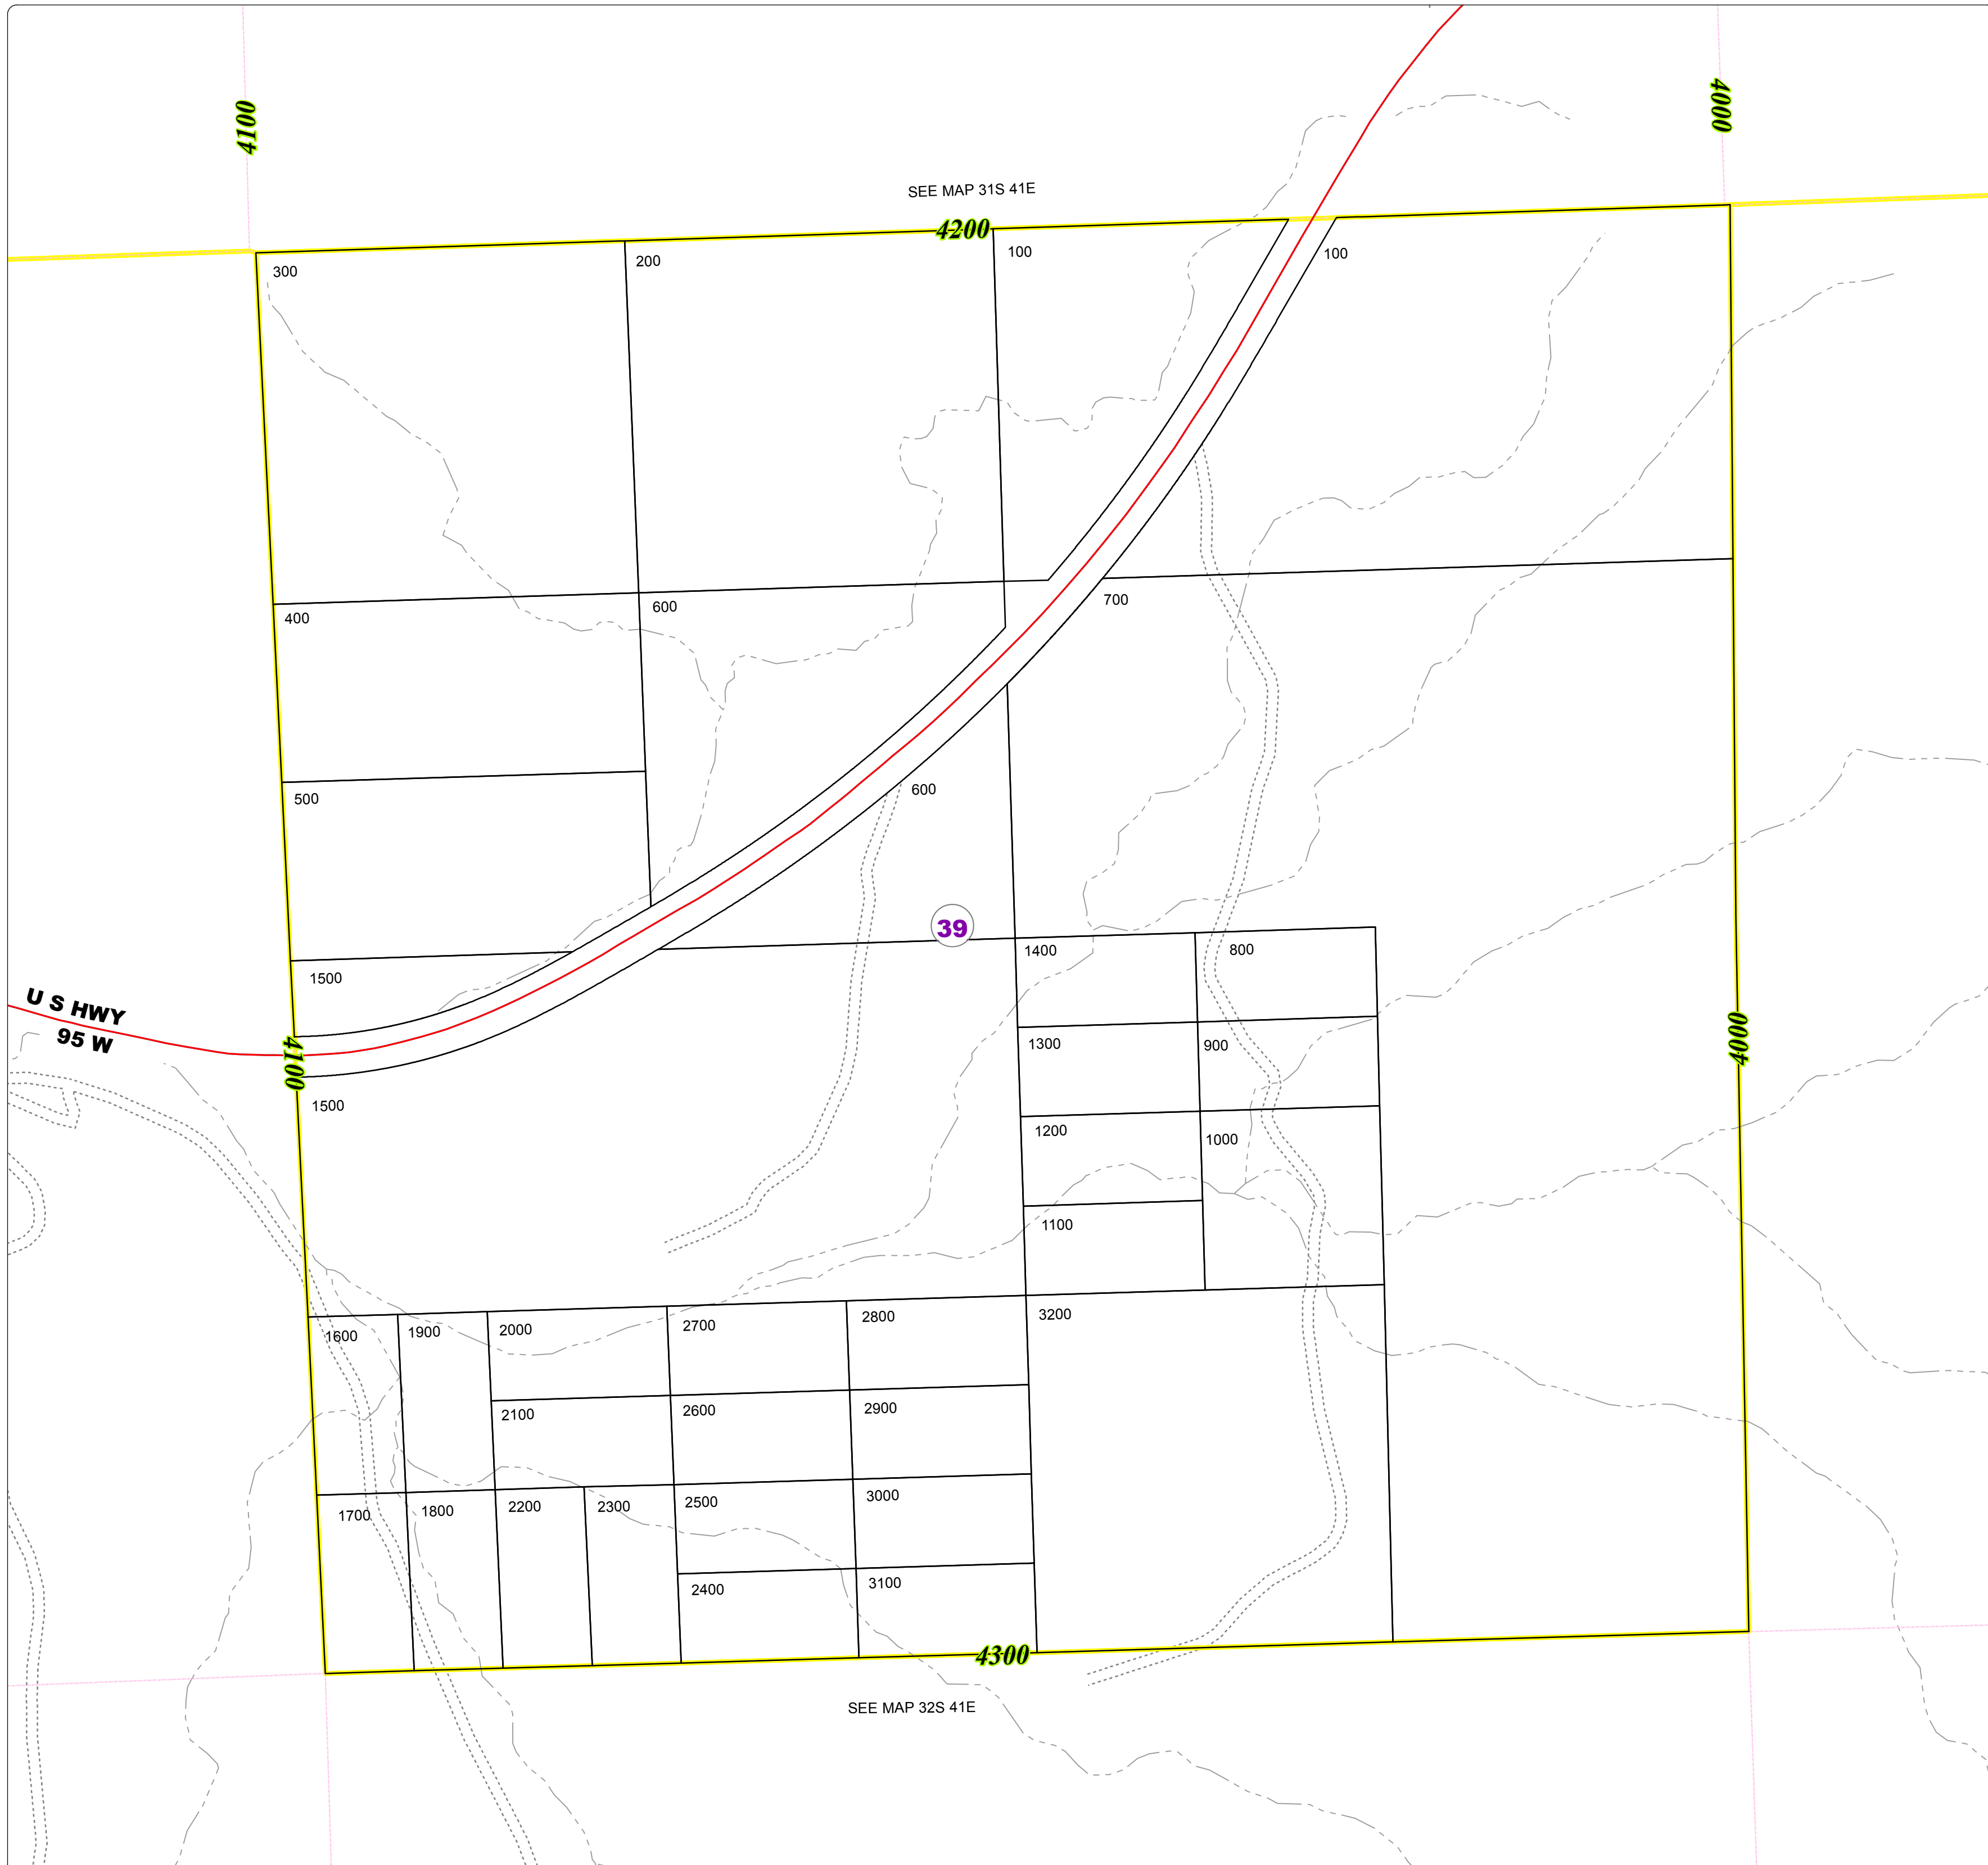

Malheur County Address Map

 MapNumberBoundary

TAX CODE

 39 - Arock Area / Burns Junction

DISCLAIMER
This information is not intended for use as an address locator and it should be noted that not all county address will be found. Parcels containing multiple addresses may only display a single address as recorded in the Assessor's database. This public information should be accepted and used by the recipient with the understanding that the data received from multiple sources was developed and collected for **assessment purpose only**.

GL2016

32S41E05